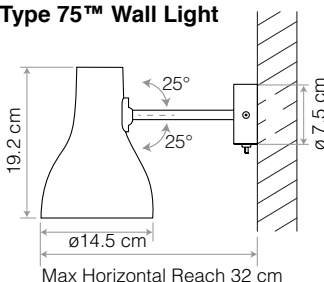

Shade Articulation

Type 75™ Wall Light