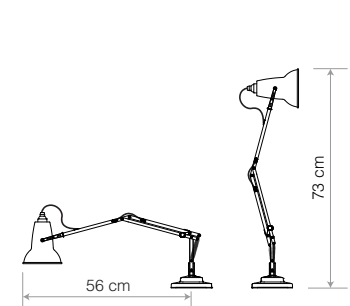

Maximum Reach

Original 1227™ Mini Desk Lamp