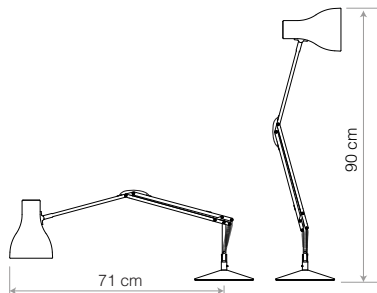

Type 75™ Desk Lamp

Colour References

	Closest RAL	Closest PANTONE
● Jet Black	9017	Black C
○ Alpine White	9016	White C
● Slate Grey	7012	431C
● Silver Lustre	N/A*	N/A*
● Carbon Black & Black	N/A*	N/A*
● Steel Blue & Blue	N/A*	N/A*
● Berry Red & Red	N/A*	N/A*
● Jasmine White	9002	Cool Gray 1U
● Biscuit Beige	7044	Warm Gray 4U
● Kelp Green	7009	7771U

*Metallic Anodised Finishes