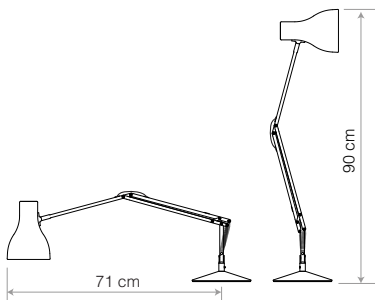

Maximum Reach

Type 75 Desk Lamp - Margaret Howell Edition

Colour References

	Closest RAL	Closest PANTONE
● Yellow Ochre	1027	618C
● Saxon Blue	N/A	7470C
● Sienna	N/A	7574C