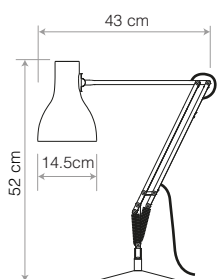

Desk Lamps

Paul Smith Editions

ANGLEPOISE®

Abandon Darkness.

Details

Colour

SKU

£ ex. VAT