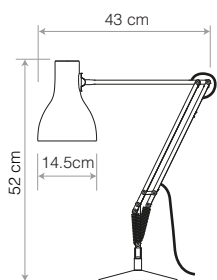

Type 75 Desk Lamp - Paul Smith Editions 1 - 4