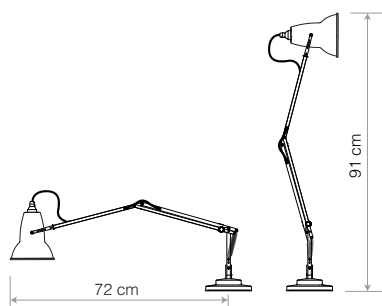

Original 1227™ Desk Lamp
Original 1227™ Brass Desk Lamp

Colour References

	Closest RAL	Closest PANTONE
 Jet Black	9017	Black C
 Linen White	9010	Cool Gray 1C
 Dove Grey	7040	429C
 Bright Chrome	N/A	N/A
 Elephant Grey	7046	Cool Gray 10C
 Ink Blue	5011	2965C