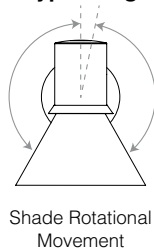

All Type Range Wall