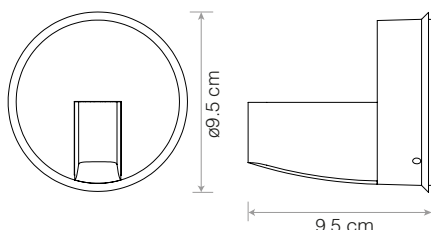

Wall Brackets

Type Range Wall Bracket