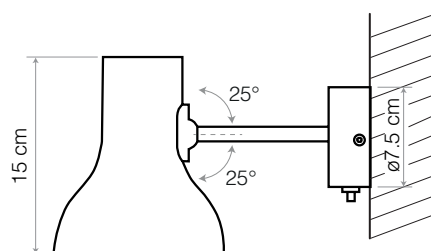

ANGLEPOISE® + MARGARET HOWELL

Yellow Ochre

Saxon Blue

Sienna

Type 75™ Mini Wall Light - Margaret Howell Edition

Shade Articulation

Shade Rotational Movement

Max Horizontal Reach 23 cm