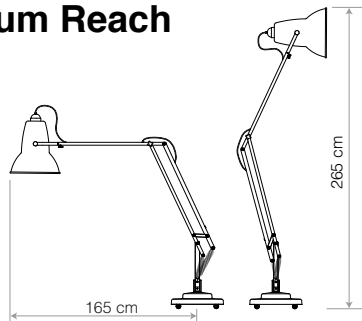

Giant - Oversize Floor Lamps **ANGLEPOISE®**

Abandon Darkness.

Our Giant Floor lamps are beautifully crafted, functional lights and impressive, illuminated sculptures

		Details	Colour	SKU	€ ex.Tax
Original 1227™ Giant Floor Lamp The Original 1227™ Giant floor lamp is a beautifully crafted, functional light and an impressive, illuminated sculpture. Three times the size of our iconic Original 1227™ design.	 Included	Finish .....Gloss + Chrome fittings	● Jet Black	31739	€3360.00
		Height.....175cm	○ Alpine White	31751	
		Width.....140cm	● Crimson Red	31759	
		Base.....45 x 45cm	● Citrus Yellow	31755	
		Bulb Included.....Yes - 13W LED - E27	● Marine Blue	31771	
		Dimmable.....Yes - with extra hardware	● Slate Grey	32749	
		Switch.....Inline Foot switch	● Jet Black - Satin	30586	

Maximum Reach

Original 1227™ Giant Floor Lamp