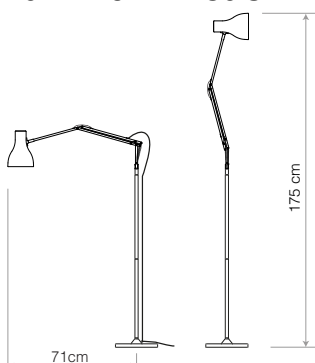

ANGLEPOISE® + Paul Smith

Edition Five

Edition Six

Type 75™ Floor Lamp - Paul Smith Editions 5 & 6

Maximum Reach

Type 75™ Floor Lamp

Floor Lamps

Margaret Howell Editions