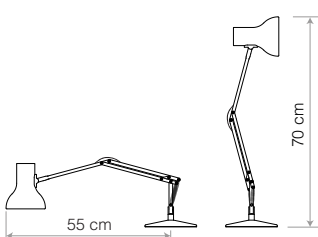

Type 75™ Mini Desk Lamp