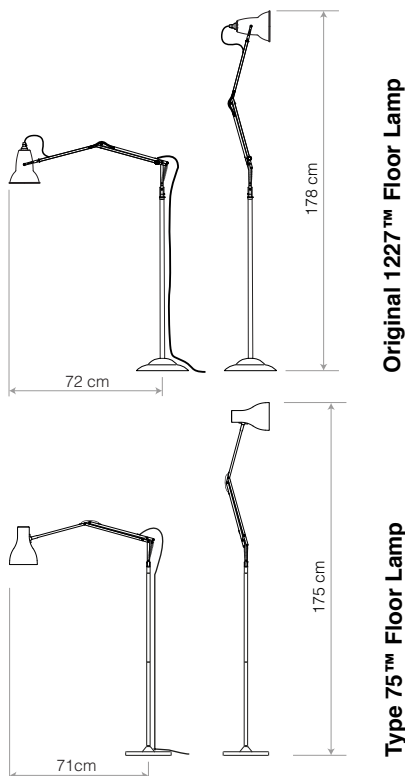

Floor Lamps

Spring balanced task lighting with maximum articulation, mounted on a floor pole with heavy weighted base

ANGLEPOISE®
Abandon Darkness.

	Details	Colour	SKU	€ ex.Tax
Original 1227™ Floor Lamp The Original 1227™ floor lamp blends the classic Anglepoise® shade silhouette and constant spring articulation with an attractive, braided, coloured cable. Consider if you are looking for a highly adjustable reading lamp and stylish, contemporary accessory. Included	Finish .....Gloss + Chrome fittings Height.....140cm Width.....44cm Depth.....25.5cm Bulb Included.....Yes - 6W LED - E27 Dimmable.....Yes - with extra hardware Switch.....Rocker switch on cable	● Jet Black	31645	€310.50
		● Linen White	31647	
● Dove Grey	31649			
Type 75™ Floor Lamp You'll find the Type 75™ floor lamp makes the perfect reading light. It combines all the high quality fittings and features you have come to expect from an Anglepoise® with elegant, classic looks, flowing movement and full adjustability. Included	Finish .....Satin + Brushed fittings Height.....138cm Width.....43cm Depth.....25cm Bulb Included.....Yes - 6W LED - E27 Dimmable.....Yes - with extra hardware Switch.....Integrated Shade Switch	Standard Collection		€310.50
		● Jet Black	32679	
● Alpine White	32683			
		Silver Lustre*		€310.50
		● Silver Lustre	32691	
		*Brushed Aluminium Finish		

Maximum Reach

Colour References

	Closest RAL	Closest PANTONE
● Jet Black	9017	Black C
● Linen White	9010	Cool Gray 1C
● Dove Grey	7040	429C
● Sage Green	6021	5635C
○ Alpine White	9016	White C
● Slate Grey	7012	431C
● Silver Lustre	N/A*	N/A*