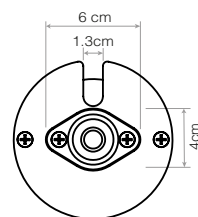

Desk Insert

Ø6 cm

Ø6 cm

Type Range Desk Insert

4cm

Ø10.5cm

Original Range Wall Bracket

Colour References