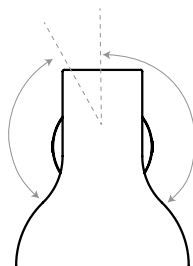

ANGLEPOISE® + MARGARET HOWELL

Yellow Ochre

Saxon Blue

Sienna

Type 75™ Mini Wall Light - Margaret Howell Edition

Shade Articulation

Shade Rotational Movement

Max Horizontal Reach 23 cm