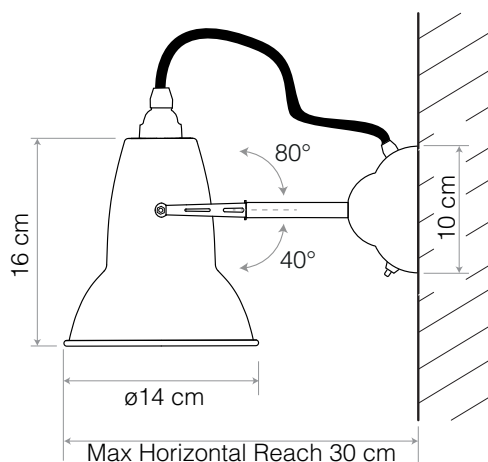

Original 1227 Wall Light shown

Colour References

	Closest RAL	Closest PANTONE
● Jet Black	9017	Black C
○ Linen White	9010	Cool Gray 1C
● Dove Grey	7040	429C
○ Pure White	9003	White C
● Elephant Grey	7046	Cool Gray 10C
● Ink Blue	5011	2965C