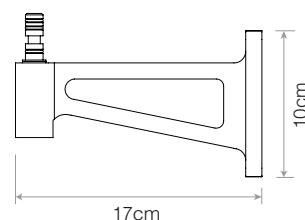

Original Range Wall Bracket

Colour References

	Closest RAL	Closest PANTONE
Jet Black	9017	Black C
Alpine White	9016	White C
Slate Grey	7012	431C
Silver Lustre	N/A*	N/A*
Linen White	9010	Cool Gray 1C
Dove Grey	7040	429C
Bright Chrome	N/A	N/A
Elephant Grey	7046	Cool Gray 10C