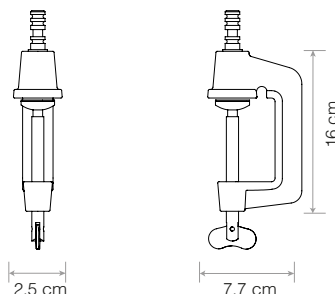

Original Range Desk Clamp

Clamp Range 1cm - 6cm

Colour References

	Closest RAL	Closest PANTONE
 Jet Black	9017	Black C
 Alpine White	9016	White C
 Slate Grey	7012	431C
 Silver Lustre	N/A*	N/A*
 Linen White	9010	Cool Gray 1C
 Dove Grey	7040	429C
 Bright Chrome	N/A	N/A