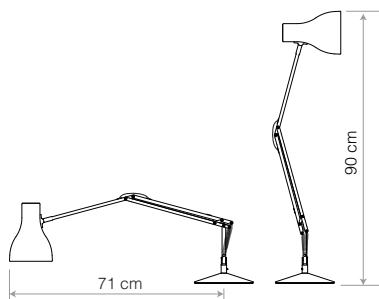

Desk Lamps

Paul Smith Editions

ANGLEPOISE®

Abandon Darkness.

Details

Colour

SKU

£ ex. VAT

Type 75™ Desk Lamp Paul Smith Editions 1 - 4

In this interpretation of the best-selling Type 75, the Type 75 Desk Lamp by Paul Smith, fuses light and playful colours, with the simplicity and functionality synonymous with Anglepoise desk lamps.

Finish	Satin + Brushed fittings
Height.....	52cm
Width.....	43cm
Base Diameter...	19cm
Bulb Included.....	Yes - 6W LED - E27
Dimmable.....	Yes - with extra hardware
Switch.....	Rocker switch on cable

PS Edition One	31378
PS Edition Two	31565
PS Edition Three	32140
PS Edition Four	32871

€302.10

ANGLEPOISE® + Paul Smith

Type 75 Desk Lamp - Paul Smith Editions 1 - 4

Type 75™ Desk Lamp Paul Smith Editions 5 & 6

Each Anglepoise + Paul Smith design has taken a different creative direction whilst keeping true to Sir Kenneth Grange's Type 75 lamp silhouette. Edition 5 and Edition 6 are the first to feature the Artist Stripe by Paul Smith, a design flourish that achieves the seemingly impossible: bold and subtle all at once.

Finish	Satin + Black fittings
Height.....	52cm
Width.....	43cm
Base Diameter...	19cm
Bulb Included.....	Yes - 6W LED - E27
Dimmable.....	Yes - with extra hardware
Switch.....	Integrated Shade Switch

PS Edition Five	33166
PS Edition Six	33228

NEW
€327.31

ANGLEPOISE® + Paul Smith

Type 75 Desk Lamp - Paul Smith Editions 5 & 6

Maximum Reach