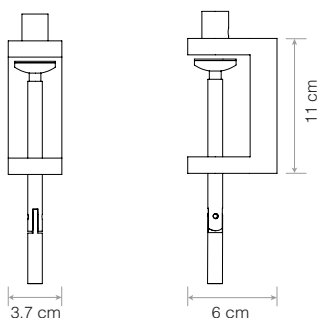

Desk Clamps

Type Range Desk Clamp

Clamp Range 0.7cm - 6cm