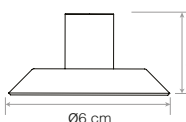

Ø6 cm

Type Range Desk Insert