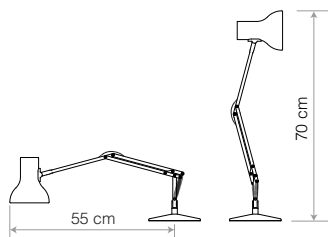

Desk Lamps

Paul Smith Editions

ANGLEPOISE®
Abandon Darkness.

		Details	Colour	SKU	£ ex. VAT
	Type 75™ Mini Desk Lamp Paul Smith Editions 1 - 4 A scaled-down, playful version of the Type 75™ desk lamp, the Type 75 Mini Desk Lamp by Paul Smith, offers all the functionality of the larger lamp in a more compact and colourful form.	Finish .....Satin + Brushed fittings			
		Height.....42cm	PS Edition One	32474	€268.49
Width.....36cm	PS Edition Two	32475			
Base Diameter....17cm	PS Edition Three	32476			
Bulb Included....Yes - 6W LED - E27	PS Edition Four	32864			
		Dimmable.....Yes - with extra hardware			
		Switch.....Rocker switch on cable			

ANGLEPOISE® + Paul Smith

Type 75 Mini Desk Lamp - Paul Smith Editions 1 - 4

	Type 75™ Mini Desk Lamp Paul Smith Editions 5 & 6 Each Anglepoise + Paul Smith design has taken a different creative direction whilst keeping true to Sir Kenneth Grange's Type 75 lamp silhouette. Edition 5 and Edition 6 are the first to feature the Artist Stripe by Paul Smith, a design flourish that achieves the seemingly impossible: bold and subtle all at once.	Finish .....Satin + Black fittings			
		Height.....42cm			
Width.....36cm					
Base Diameter....17cm			PS Edition Five	33167	NEW €285.29
Bulb Included....Yes - 6W LED - E27			PS Edition Six	33227	
		Dimmable.....Yes - with extra hardware			
		Switch.....Integrated Shade Switch			

ANGLEPOISE® + Paul Smith

Type 75 Mini Desk Lamp - Paul Smith Editions 5 & 6

Maximum Reach