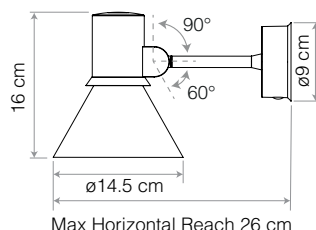

All Type Range Wall

Type 80™ W1 Wall Light

Colour References

☒ Jet Black	9017	Black C
☐ Alpine White	9010	White C
☒ Matte Black	9017	Black U
☐ Grey Mist	7038	427U
☐ Rose Pink	3012	7523U
☐ Pistachio Green	6021	5575U