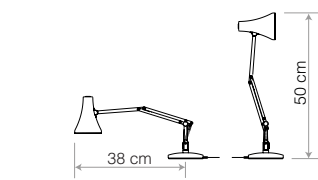

Maximum Reach

90 Mini Mini Desk Lamp