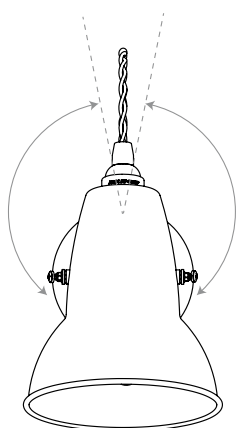

Shade Articulation

Shade Rotational Movement