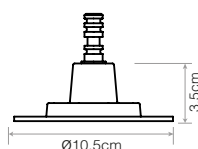

Desk Insert

Ø6 cm

Ø6 cm

Type Range Desk Insert

4cm

Ø10.5cm

Original Range Wall Bracket

Colour References