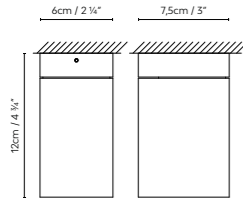

Blok Out

by David Abad

BLOK OUT C