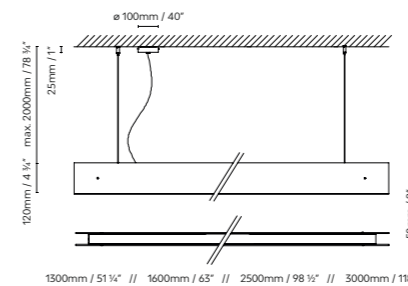

MARC DOS S (1L - 2L)

- Grey (matte), White (satin), Black (satin) and Oak.
- **DIMMER**

841350	MARC DOS S130 (1L) LED GREY							827,93	
841351	MARC DOS S130 (1L) LED WHITE	LED 20,5W 3536lm 450mA 3000K	D	6	160 x 15 x 15 cm			827,93	
841352	MARC DOS S130 (1L) LED BLACK	CRI≥90 230V			VOL 0,036 m³			827,93	
841353	MARC DOS S130 (1L) LED OAK							1.153,89