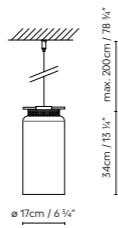

ASPEN SH B

by Werner Aisslinger

SHADE: Grey (matte), Snow (matte), Lemon (matte), Mango (matte), Clear turquoise (matte), Aqua (matte), Merlot (matte), River (matte), Sea (matte), Rose (matte), Limestone (matte), Black (matte) and Brass (matte).
RING: Black (matte).

See online color configurator

ASPEN S p. 14

ASPEN F p. 28

ASPEN C p. 37