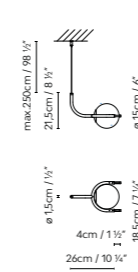

C_BALL S SINGLE SUSPENSION