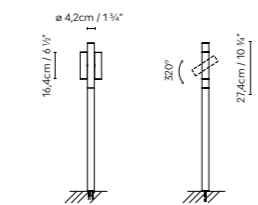

TUBE 90-2L

SPIKE

744200	TUBE 90-1L KAKHI	LED 4,5W 546lm 250mA 3000K	F	2,5	106 x 16 x 10 cm				485,50
744202	TUBE 90-1L CORTEN	CRI≥90 230V			VOL 0,016 m³				485,50
744220	TUBE 90-2L KAKHI	LED 2 x 4,5W 1092lm 250mA 3000K	F	3,1	106 x 16 x 10 cm				714,38
744222	TUBE 90-2L CORTEN	CRI≥90 230V			VOL 0,016 m³				714,38
744230	TUBE 180-1L KAKHI	LED 4,5W 546lm 250mA 3000K	F	3,8	200 x 22,5 x 20 cm				527,12
744232	TUBE 180-1L CORTEN	CRI≥90 230V			VOL 0,09 m³				527,12
744240	TUBE 180-2L KAKHI	LED 2 x 4,5W 1092lm 250mA 3000K	F	4,5	200 x 22,5 x 20 cm				804,54
744242	TUBE 180-2L CORTEN	CRI≥90 230V			VOL 0,09 m³				804,54
744900	TUBE SPIKE KAKHI			1	26 x 14 x 12 cm				73,55
					VOL 0 m³				
744902	TUBE SPIKE CORTEN			1	26 x 14 x 12 cm				73,55
					VOL 0 m³				
744999	TUBE SET OF BOLT FIXTURE			1	28 x 9 x 8 cm				26,36
					VOL 0 m³