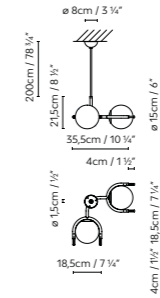

C_BALL SYSTEM S 90°H CURRENT SUPPLY