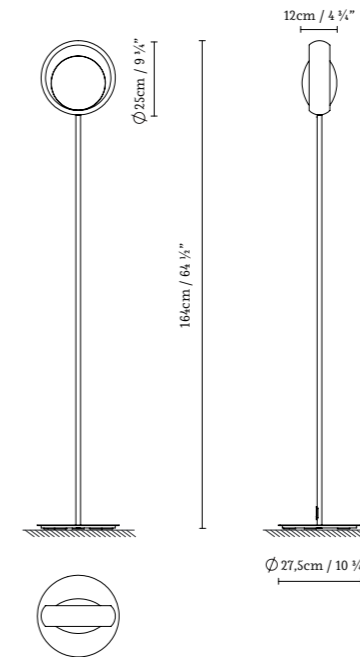

Ring

RING F

by ILMIO Design

- Black, Brass and White
- **RING S** p. 23
- **RING T** p. 36
- **RING W** p. 44

765200	RING F BLACK								€
765201	RING F BRASS				LED 2x6W (E14) 230V 50-60Hz			555,00	
765202	RING F WHITE				Fluo. max. 2x12W (E14) 230V 50-60Hz	D/G		600,00	
CASAMBI on request / bajo pedido									555,00