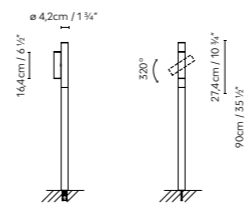

SPIKE

Kakhi (satin) and Corten.

TUBE 90-1L