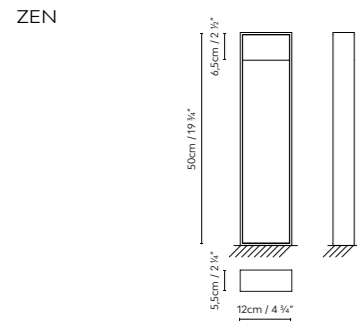

ZENETE 400-1 ZENETE 400-2 ZENETE 400-3