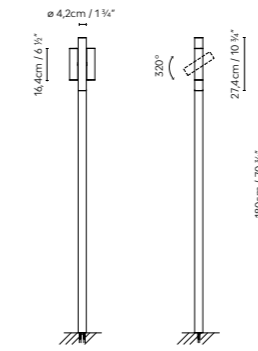

TUBE 180-2L