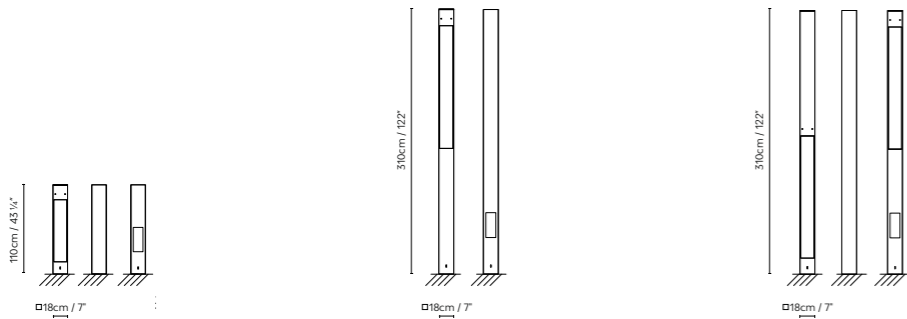

Topa

by GC Studio

TOPA 100

TOPA 320-1

TOPA 320-2

Galvanised and Corten.

678221	TOPA 100 LED GALVANISED	LED 32,1W 4480m 700mA 3000K	E	40	120 x 25 x 25 cm				1.624,09
678231	TOPA 100 LED CORTEN	CRI≥90 110-230V			VOL 0,075 m³				1.786,49
678910	TOPA 100 SET OF BOLT FIXTURES			2,12	34 x 29 x 8 cm				72,61
678211	TOPA 320-1 LED GALVANISED	LED 32,1W 4480m 700mA 3000K	E	90	340 x 25 x 25 cm				2.611,27
678241	TOPA 320-1 LED CORTEN	CRI≥90 110-230V			VOL 0,2125 m³				2.872,39
678920	TOPA 320-1 SET OF BOLT FIXTURES			2,12	34 x 29 x 8 cm				92,80
					VOL 0,007 m³				

678201	TOPA 320-2 LED GALVANISED	LED 2 x 32,1W 8960m 700mA 3000K	E	90	340 x 25 x 25 cm				3.432,82
678251	TOPA 320-2 LED CORTEN	CRI≥90 110-230V			VOL 0,2125 m³				3.776,10
678920	TOPA 320-2 SET OF BOLT FIXTURES			2,12	34 x 29 x 8 cm				92,80
					VOL 0,007 m³				

*Excluding delivery

Tube

by Josep Lluís Xuclà

TUBE 180-1L

TUBE 180-2L

SPIKE

Kakhi (satin) and Corten.

TUBE 90-1L

TUBE 90-2L

SPIKE

744200	TUBE 90-1L KAKHI	LED 4,5W 546lm 250mA 3000K	F	2,5	106 x 16 x 10 cm				485,50
744202	TUBE 90-1L CORTEN	CRI≥90 230V			VOL 0,016 m³				485,50
744220	TUBE 90-2L KAKHI	LED 2 x 4,5W 1092lm 250mA 3000K	F	3,1	106 x 16 x 10 cm				714,38
744222	TUBE 90-2L CORTEN	CRI≥90 230V			VOL 0,016 m³				714,38
744230	TUBE 180-1L KAKHI	LED 4,5W 546lm 250mA 3000K	F	3,8	200 x 22,5 x 20 cm				527,12
744232	TUBE 180-1L CORTEN	CRI≥90 230V			VOL 0,09 m³				527,12
744240	TUBE 180-2L KAKHI	LED 2 x 4,5W 1092lm 250mA 3000K	F	4,5	200 x 22,5 x 20 cm				804,54
744242	TUBE 180-2L CORTEN	CRI≥90 230V			VOL 0,09 m³				804,54
744900	TUBE SPIKE KAKHI			1	26 x 14 x 12 cm				73,55
					VOL 0 m³				
744902	TUBE SPIKE CORTEN			1	26 x 14 x 12 cm				73,55
					VOL 0 m³				
744999	TUBE SET OF BOLT FIXTURE			1	28 x 9 x 8 cm				26,36
					VOL 0 m³				

Zenete

by Martínez y Soler Arquitectos

ZENETE 300-1

ZENETE 300-2

Grey (matte) / Ipe wood and Corten.