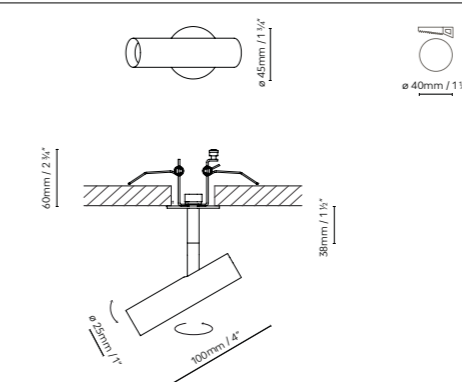

ANVIL SPOT SLIM CR

Black (matte), White (matte) and Gold (matte).