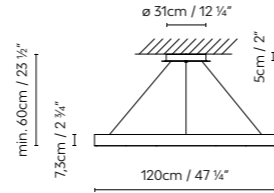

R2 S60 FLAT CANOPY /
R2 S60 FLAT CANOPY UP/DOWN

R2 S90 FLAT CANOPY /
R2 S90 FLAT CANOPY UP/DOWN

R2 S120 FLAT CANOPY /
R2 S120 FLAT CANOPY UP/DOWN

743310F	R2 S60 FLAT CANOPY WHITE							1.606,23	
743311F	R2 S60 FLAT CANOPY BRONZE							1.606,23	
743312F	R2 S60 FLAT CANOPY BLACK	LED 3 x 18W 7879lm 250mA 3000K CRI≥90 230V DIM PUSH/DALI	F	10	70 x 70 x 20 cm VOL 0,098 m ³			1.606,23	
743313F	R2 S60 FLAT CANOPY OAK							1.960,94	
743314F	R2 S60 FLAT CANOPY WALNUT							1.960,94	
743320F	R2 S90 FLAT CANOPY WHITE							1.820,39	
743321F	R2 S90 FLAT CANOPY BRONZE							1.820,39	
743322F	R2 S90 FLAT CANOPY BLACK	LED 4 x 18W 9755lm 250mA 3000K CRI≥90 230V DIM PUSH/DALI	F	13	98 x 98 x 19 cm VOL 0,182 m ³			1.820,39	
743323F	R2 S90 FLAT CANOPY OAK							2.308,95	
743324F	R2 S90 FLAT CANOPY WALNUT							2.308,95	
743330F	R2 S120 FLAT CANOPY WHITE							2.267,27	
743331F	R2 S120 FLAT CANOPY BRONZE							2.267,27	
743332F	R2 S120 FLAT CANOPY BLACK	LED 6 x 18W 15758lm 250mA 3000K CRI≥90 230V DIM PUSH/DALI	F	16	131 x 131 x 21 cm VOL 0,36 m ³			2.267,27	
743333F	R2 S120 FLAT CANOPY OAK							2.873,31	
743334F	R2 S120 FLAT CANOPY WALNUT							2.873,31	
743310FI	R2 S60 FLAT CANOPY UP/DOWN WHITE	DOWN: LED 3 x 18W 7879lm 250mA 3000K CRI≥90 230V DIM PUSH/DALI						1.742,33	
743311FI	R2 S60 FLAT CANOPY UP/DOWN BRONZE							1.742,33	
743312FI	R2 S60 FLAT CANOPY UP/DOWN BLACK	UP: LED 3 x 4,5W 1638lm 250mA 3000K CRI≥90 230V DIM PUSH/DALI	F	10	70 x 70 x 20 cm VOL 0,098 m ³			1.742,33	
743313FI	R2 S60 FLAT CANOPY UP/DOWN OAK							2.097,04	
743314FI	R2 S60 FLAT CANOPY UP/DOWN WALNUT							2.097,04	
743320FI	R2 S90 FLAT CANOPY UP/DOWN WHITE							1.990,52	
743321FI	R2 S90 FLAT CANOPY UP/DOWN BRONZE	DOWN: LED 4 x 18W 9755lm 250mA 3000K CRI≥90 230V DIM PUSH/DALI						1.990,52	
743322FI	R2 S90 FLAT CANOPY UP/DOWN BLACK	UP: LED 4 x 4,5W 2184lm 250mA 3000K CRI≥90 230V DIM PUSH/DALI	F	13	98 x 98 x 19 cm VOL 0,182 m ³			1.990,52	
743323FI	R2 S90 FLAT CANOPY UP/DOWN OAK							2.479,08	
743324FI	R2 S90 FLAT CANOPY UP/DOWN WALNUT							2.479,08	
743330FI	R2 S120 FLAT CANOPY UP/DOWN WHITE							2.488,43	
743331FI	R2 S120 FLAT CANOPY UP/DOWN BRONZE	DOWN: LED 6 x 18W 15758lm 250mA 3000K CRI≥90 230V DIM PUSH/DALI						2.488,43	
743332FI	R2 S120 FLAT CANOPY UP/DOWN BLACK	UP: LED 6 x 4,5W 3276lm 250mA 3000K CRI≥90 230V DIM PUSH/DALI	F	16	131 x 131 x 21 cm VOL 0,36 m ³			2.488,43	
743333FI	R2 S120 FLAT CANOPY UP/DOWN OAK							3.094,48	
743334FI	R2 S120 FLAT CANOPY UP/DOWN WALNUT							3.094,48	
CASAMBI on request / bajo pedido								150,00	