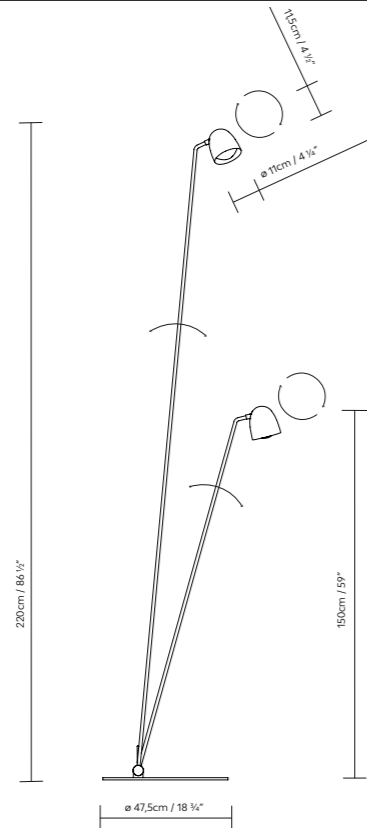

Speers

SPEERS F

by David Abad

White (matte) / brass (satin) and Black (matte) / copper (satin).

SPEERS S p. 25

SPEERS W p. 45

729202	SPEERS F BLACK-COPPER	LED 2 x 7W 1080lm 2700K	D/G	20	230 x 25 x 25 + 50 x 50 x 16 cm					1.476,7
729207	SPEERS F BLACK-BRASS	LED 2 x 7W 1080lm 2700K	D/G	20	230 x 25 x 25 + 50 x 50 x 16 cm					1.476,7
CASAMBI on request / bajo pedido										150,00

Bluebird

BLUEBIRD T

by Jorge Pensi

Raw / Natural Oak and Chrome / Natural Mahogany.

602006	BLUEBIRD T LED RAW	LED 6,3W 840lm 350mA 3000K	F	7	100 x 34 x 24 cm					607,74
602007	BLUEBIRD T LED CHROME	LED 6,3W 840lm 350mA 3000K	F	7	100 x 34 x 24 cm					607,74

Blux System

BLUX SYSTEM T30

BLUX SYSTEM T40

Black (matte), Red (matte), Beige (matte), Brass (matte) / Black (matte) and Copper (matte) / Black (matte).

BLUX SYSTEM F p. 28

BLUX SYSTEM C p. 37

BLUX SYSTEM W p. 42

736010	BLUX SYSTEM T30 BLACK									404,25
736011	BLUX SYSTEM T30 RED									404,25
736012	BLUX SYSTEM T30 BEIGE	LED 10W (E27) / Flu. max. 11W (E27)	D/G	5,65	25 x 25 x 78 cm					404,25
736013	BLUX SYSTEM T30 BRASS									434,05
736014	BLUX SYSTEM T30 COPPER									434,05
736020	BLUX SYSTEM T40 BLACK									383,69
736021	BLUX SYSTEM T40 RED									383,69
736022	BLUX SYSTEM T40 BEIGE	LED 10W (E27) / Flu. max. 11W (E27)	D/G	5,4	25 x 25 x 78 cm					383,69
736023	BLUX SYSTEM T40 BRASS									413,48
736024	BLUX SYSTEM T40 COPPER									413,48