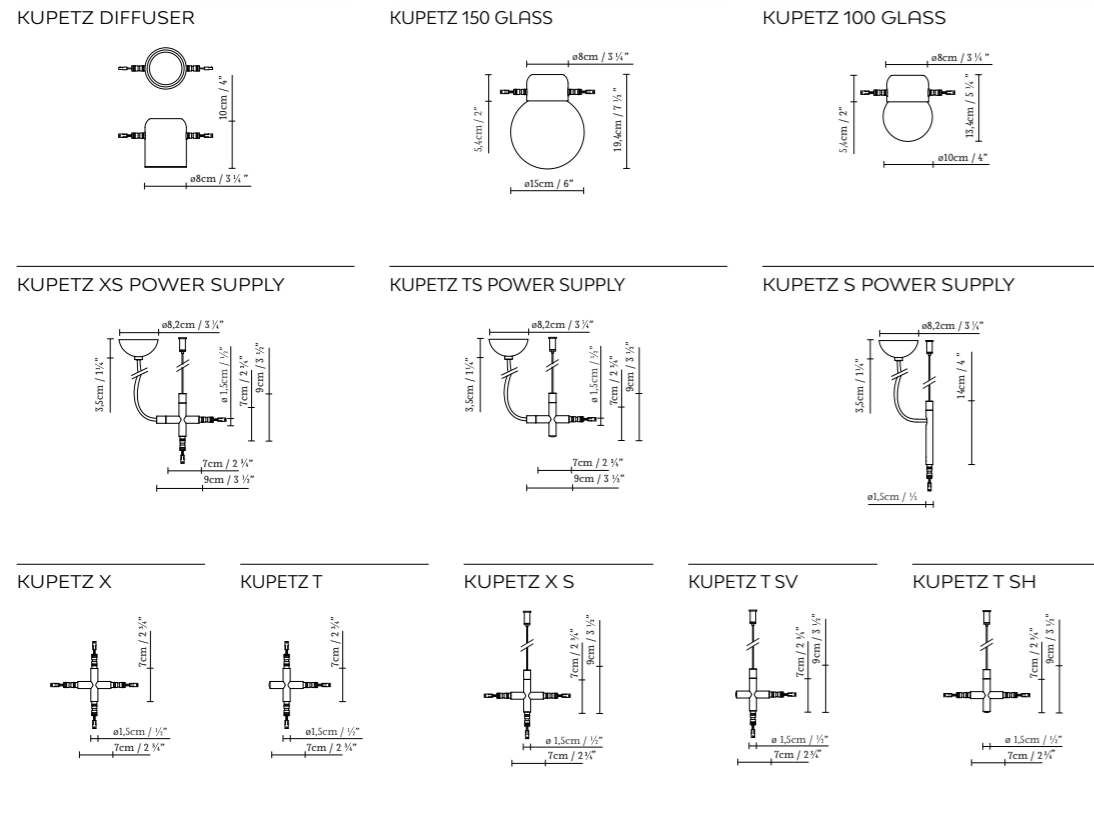

Kupetz

by e27, Tim Brauns

Black (matte), Gold (satin) and Copper (satin).

DIMMER