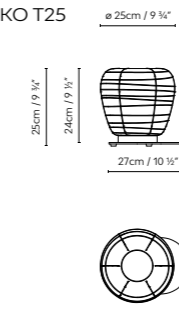

Keshi

KESHI T30

KESHI T50

by Werner Aisslinger

- Black Markina marble (matte).
- DIMMER
- KESHIS p. 18

732051	KESHI T30	LED 12W 900lm 2700K CRI≥90 230V DIM	G	10,5	50 x 50 x 44 cm VOL 0,067 m³		€ 1.070,57
732050	KESHI T50	LED 24W 1730lm 2700K CRI≥90 230V DIM	G	23,8	64 x 64 x 62 cm VOL 0,25 m³		€ 1.401,95

Kup Camp

KUP CAMP

by e27, Tim Brauns

- Copper, Gold and Black.
- DIMMER

742002	KUP CAMP COPPER	LED 1,3W 150lm 3,7V 2700K CRI≥90 TOUCH DIM	G	1	16 x 16 x 25 cm VOL 0,0064 m³		€ 383,99
742001	KUP CAMP GOLD						€ 383,99
742000	KUP CAMP BLACK						€ 347,42

Lola

LOLA T

by David Abad

- Black / Gold and White / Gold.
- LOLA F p. 30

702001	LOLA T BLACK/GOLD	LED 2 x 10W (E27) / Flu. 2 x max. 11W (E27)	D/G	8,3	34 x 37 x 89 + 28 x 47 x 48 cm VOL 0,176 m³		€ 521,36
702002	LOLA T WHITE/GOLD						€ 521,36

Misko

MISKO T15

MISKO T25

MISKO T35

by Stone Designs

- Black (matte) and Natural Walnut.
- MISKO S p. 19
- MISKO F p. 30
- MISKO C p. 39
- MISKO W p. 44

756003	MISKO T15 WALNUT	LED 10W (E27) / Flu. max. 11W (E27)	D/G	5,858	46 x 46 x 26 cm VOL 0,055 m³		€ 442,75
756004	MISKO T25 WALNUT						€ 442,75
756008	MISKO T35 WALNUT	LED 10W (E27) / Flu. max. 11W (E27)	D/G	6,5	35 x 35 x 46 cm VOL 0,056 m³		€ 442,75
756005	MISKO T15 BLACK						€ 363,28
756006	MISKO T25 BLACK						€ 363,28
756007	MISKO T35 BLACK	D/G	6,5	35 x 35 x 46 cm VOL 0,056 m³		€ 363,28	

Misko Camp

MISKO CAMP

MISKO HOOK

by Stone Designs

- Black (matte) and Natural Walnut.
- DIMMER

756024	MISKO CAMP WALNUT	LED 2,1W 250lm 3,7V 2700K CRI≥90 TOUCH DIM	G	6,5	35 x 35 x 46 cm VOL 0,056 m³		€ 526,04
756026	MISKO CAMP BLACK						€ 450,98
756900	MISKO HOOK						€ 52,31

Overlay

OVERLAY T25

OVERLAY T50

by e27, Tim Brauns

- Cognac glass + Beige / Copper / Beige (matte).
- Cognac glass + Yellow / Grey-Beige / Beige (matte).
- Grey glass + Beige / Beige / Beige (matte).
- Grey glass + Dark Blue / Light Blue / Beige (matte).
- OVERLAY S p. 21
- OVERLAY F p. 31