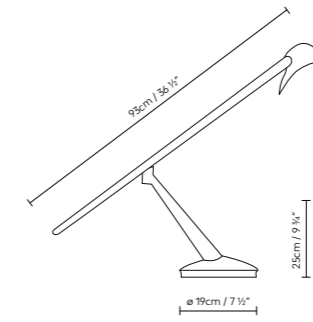

Bluebird

BLUEBIRD T

by Jorge Pensi

Raw / Natural Oak and Chrome / Natural Mahogany.

602006	BLUEBIRD T LED RAW	LED 6,3W 840lm 350mA 3000K	F	7	100 x 34 x 24 cm					607,74
602007	BLUEBIRD T LED CHROME	LED 6,3W 840lm 350mA 3000K	F	7	100 x 34 x 24 cm					607,74