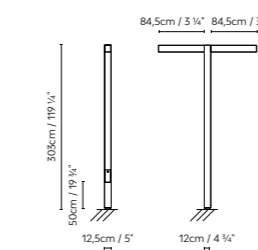

ZENETE 300-2