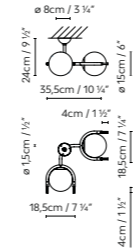

C_BALL SYSTEM C/W 90°H CURRENT SUPPLY