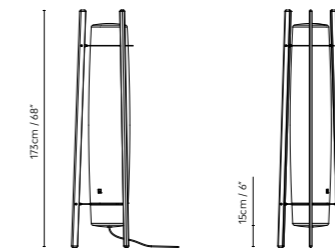

Inn Side

by Gemma Bernal

INN SIDE

Ⓛ Radiata / Opal white.

Code	Model	Material	Power	Beam	Quantity	Dimensions	Volume	Price
730200	INN SIDE LED	LED 4 x 16W 11072lm 350mA 3000K	D	26,75	60 x 60 x 180 cm	0,648 m³	1.605,78	
CASAMBI on request / bajo pedido								150,00