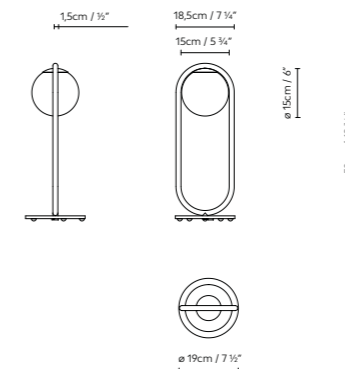

C_Ball

C_BALL T

by Stone Designs

Brass (satin) and Black (matte).

DIMMER

C_BALLS p. 16

C_BALL F p. 29

C_BALL W p. 43

C_BALL System p. 47

748010	C_BALL T BRASS	LED 6W (E14) DIM / Flu. max. 12W (E14) DIM	F/G	4	70 x 23 x 23 cm					577,44
748015	C_BALL T BLACK	LED 6W (E14) DIM / Flu. max. 12W (E14) DIM	F/G	4	70 x 23 x 23 cm					480,57