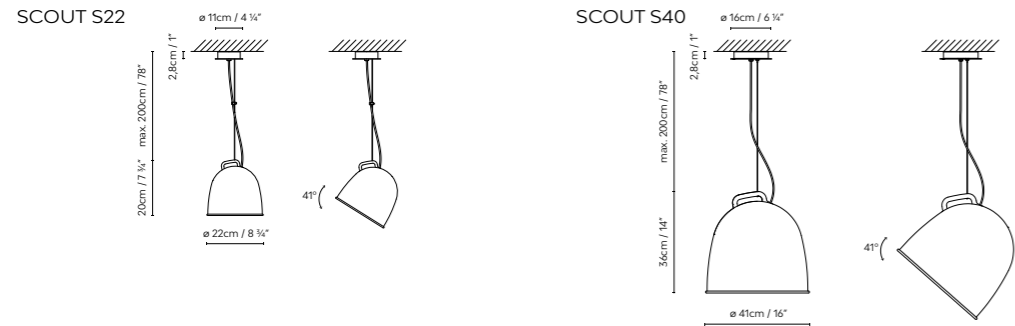

847905	ROOF S130 ACCESSORY: CASING ALUMINIUM					117,98
847903	ROOF S130 ACCESSORY: CASING WHITE					117,98
847910	ROOF S130 ACCESSORY: CASING OAK		2	9,5 x 12 x 124 cm VOL 0,014 m³		220,17
847911	ROOF S130 ACCESSORY: CASING WALNUT					220,17
847360	ROOF LED S160 SILVER					791,56
847361	ROOF LED S160 WHITE	LED 21,7W 2604lm 24V 2700K CRI≥90 230V DIM PUSH/DALI	F	3,7	10 x 12 x 178 cm VOL 0,0213 m³	791,56
847362	ROOF LED S160 BLACK					791,56
847955	ROOF S160 ACCESSORY: CASING ALUMINIUM					140,30
847953	ROOF S160 ACCESSORY: CASING WHITE					140,30
847960	ROOF S160 ACCESSORY: CASING OAK		2	12 x 18 x 170 cm VOL 0,036 m³		242,78
847961	ROOF S160 ACCESSORY: CASING WALNUT					242,78
CASAMBI on request / bajo pedido						150,00

Scout

by Stone Desings

Beige (matte), Red (matte) and Grey (matte), RAL 9003 (matte), RAL 1012 (matte), RAL 7037 (matte), RAL 1034 (matte), RAL 6034 (matte), RAL 5024 (matte), RAL 4004 (matte), RAL 5017 (matte), RAL 5012 (matte), RAL 3015 (matte), RAL 7035 (matte) and RAL 7021 (matte).

See online color configurator

726360	SCOUT S22 LED BEIGE					525,09
726361	SCOUT S22 LED RED	LED 16,6W 1350lm 2700K CRI≥90 230V DIM PHASE-CUT	F	2,4	22 x 22 x 52 cm VOL 0,025 m³	525,09
726362	SCOUT S22 LED GREY					525,09
726363	SCOUT S22 LED+					525,09
726350	SCOUT S22 (E14) BEIGE					423,65
726351	SCOUT S22 (E14) RED	LED 2 x 6W (E14) / Flu. 2 x max. 5W (E14)	F/G	2	22 x 22 x 52 cm VOL 0,025 m³	423,65
726352	SCOUT S22 (E14) GREY					423,65
726353	SCOUT S22 (E14)+					423,65
726310	SCOUT S40 LED BEIGE					740,34
726311	SCOUT S40 LED RED	LED 16,6W 1350lm 2700K CRI≥90 230V DIM PHASE-CUT	F	6,5	58 x 43 x 43 cm VOL 0,107 m³	740,34
726312	SCOUT S40 LED GREY					740,34
726313	SCOUT S40 LED+					740,34
726300	SCOUT S40 (E27) BEIGE					658,72
726301	SCOUT S40 (E27) RED	LED 2 x max. 15W (E27) / Flu. 2 x max. 23W (E27)	F/G	6,5	58 x 43 x 43 cm VOL 0,107 m³	658,72
726302	SCOUT S40 (E27) GREY					658,72
726303	SCOUT S40 (E27)+					658,72
CASAMBI on request / bajo pedido						100,00