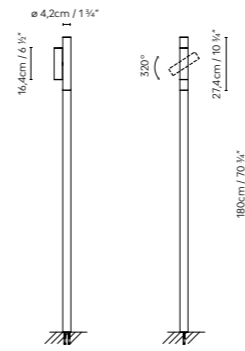

Tube

by Josep Lluís Xuclà

TUBE 180-1L