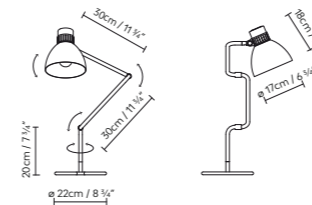

Blux System

BLUX SYSTEM T30