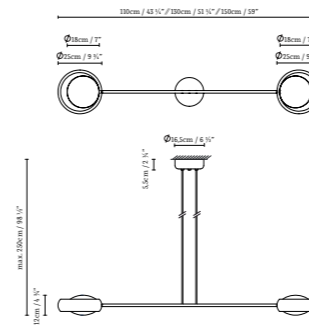

RING S2

765306	RING S2 110 WHITE							775,00
765307	RING S2 110 BLACK	LED 2x6W (E14) 230V 50-60Hz Fluo. max. 2x12W (E14) 230V 50-60Hz						850,00
765308	RING S2 110 BRASS							775,00
765309	RING S2 130 WHITE							785,00
765310	RING S2 130 BLACK	LED 2x6W (E14) 230V 50-60Hz Fluo. max. 2x12W (E14) 230V 50-60Hz						860,00
765311	RING S2 130 BRASS							785,00
765312	RING S2 150 WHITE							790,00
765313	RING S2 150 BLACK	LED 2x6W (E14) 230V 50-60Hz Fluo. max. 2x12W (E14) 230V 50-60Hz						865,00
765314	RING S2 150 BRASS							790,00