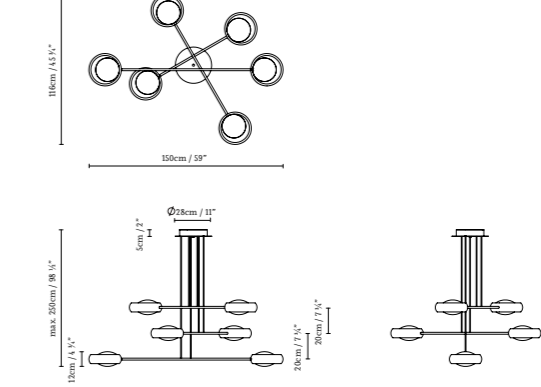

Ring

RING S1

RING S6

by ILMIO Design

- Black, Brass and White
- **RING F** p. 31
- **RING T** p. 36
- **RING W** p. 44

765300	RING S1 BLACK							385,00
765301	RING S1 BRASS	LED 2x6W (E14) 230V 50-60Hz Fluo. max. 2x12W (E14) 230V 50-60Hz						430,00
765302	RING S1 WHITE							385,00
765303	RING S6 BLACK							2.175,00
765304	RING S6 BRASS	LED 2x6W (E14) 230V 50-60Hz Fluo. max. 2x12W (E14) 230V 50-60Hz						2.400,00
765305	RING S6 WHITE							2.175,00