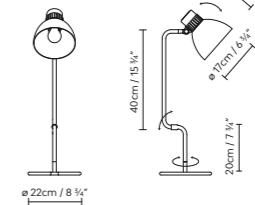

BLUX SYSTEM T40

Black (matte), Red (matte), Beige (matte), Brass (matte) / Black (matte) and Copper (matte) / Black (matte).

BLUX SYSTEM F p. 28

BLUX SYSTEM C p. 37

BLUX SYSTEM W p. 42

736010	BLUX SYSTEM T30 BLACK									404,25
736011	BLUX SYSTEM T30 RED									404,25
736012	BLUX SYSTEM T30 BEIGE	LED 10W (E27) / Flu. max. 11W (E27)	D/G	5,65	25 x 25 x 78 cm					404,25
736013	BLUX SYSTEM T30 BRASS									434,05
736014	BLUX SYSTEM T30 COPPER									434,05
736020	BLUX SYSTEM T40 BLACK									383,69
736021	BLUX SYSTEM T40 RED									383,69
736022	BLUX SYSTEM T40 BEIGE	LED 10W (E27) / Flu. max. 11W (E27)	D/G	5,4	25 x 25 x 78 cm					383,69
736023	BLUX SYSTEM T40 BRASS									413,48
736024	BLUX SYSTEM T40 COPPER									413,48