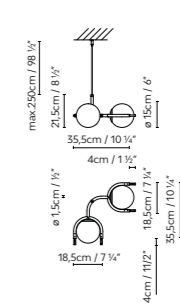

C_BALL SYSTEM S 90°H SINGLE SUSPENSION

by Stone Designs

Black (matte).

C_BALL S p. 16

C_BALL F p. 29

C_BALL T p. 33

C_BALL W p. 43