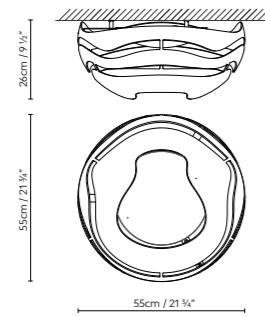

743420	R2 C90 WHITE							1.813,16
743421	R2 C90 BRONZE							1.813,16
743422	R2 C90 BLACK	LED 4 x 18W 9755lm 250mA 3000K CRI≥90 230V DIM PUSH/DALI	F	13	98 x 98 x 19 cm VOL 0,182 m³	Ø		1.813,16
743423	R2 C90 OAK							2.313,34
743424	R2 C90 WALNUT							2.313,34
743430	R2 C120 WHITE							2.125,78
743431	R2 C120 BRONZE							2.125,78
743432	R2 C120 BLACK	LED 6 x 17W 13957lm 240mA 3000K CRI≥90 230V DIM PUSH/DALI	F	16	131 x 131 x 21 cm VOL 0,36 m³	Ø		2.125,78
743433	R2 C120 OAK							2.751,01
743434	R2 C120 WALNUT							2.751,01
CASAMBI on request / bajo pedido								150,00

Tree Series

TREE SERIES C50

by Werner Aisslinger

- Ⓛ White (matte) / white (matte), Black (matte) / black (matte), White (matte) / gold (matte) and Black (matte) / gold (matte).
- Ⓛ DIM DIMMER
- Ⓛ TREE SERIES S p. 27

701452	TREE SERIES C50 LED WHITE-WHITE							972,22
701453	TREE SERIES C50 LED BLACK-BLACK	LED 19,5W 2350lm 700mA 3000K CRI≥90 230V DIM PUSH / 1-10V	E	9,7	55 x 55 x 25 cm VOL 0,22 m³	Ø		972,22
701454	TREE SERIES C50 LED WHITE-GOLD							1.087,81
701455	TREE SERIES C50 LED BLACK-GOLD							1.087,81
CASAMBI on request / bajo pedido								150,00