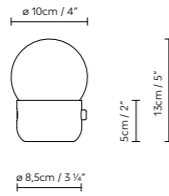

Kup Camp

KUP CAMP

by e27, Tim Brauns

- Copper, Gold and Black.
- DIMMER

742002	KUP CAMP COPPER	LED 1,3W 150lm 3,7V 2700K CRI≥90 TOUCH DIM	G	1	16 x 16 x 25 cm VOL 0,0064 m³		€ 383,99
742001	KUP CAMP GOLD						€ 383,99
742000	KUP CAMP BLACK						€ 347,42