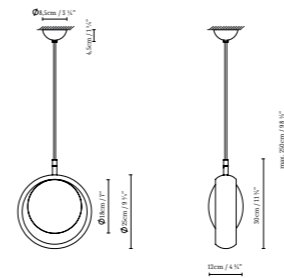

Ring

RING S1