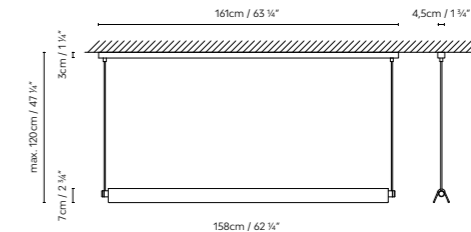

ROOF S160

by David Abad

- **ROOF:** Silver (satin), White (matte) and Black (matte).
- **Accessories:** **Casing:** Aluminium (satin), White (matte), Natural Oak and Natural Walnut.
- **DIMMER**

847310	ROOF LED S130 SILVER							736,97
847311	ROOF LED S130 WHITE	LED 17W 2046lm 24V 2700K CRI≥90 230V DIM PUSH/DALI	F	3,1	9,5 x 12,5 x 146 cm VOL 0,0173			736,97
847312	ROOF LED S130 BLACK							736,97