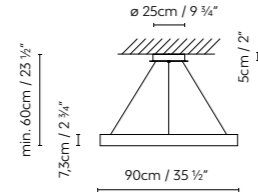

R2 S90 FLAT CANOPY /
R2 S90 FLAT CANOPY UP/DOWN