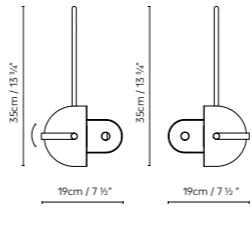

BOWEE W1 RIGHT