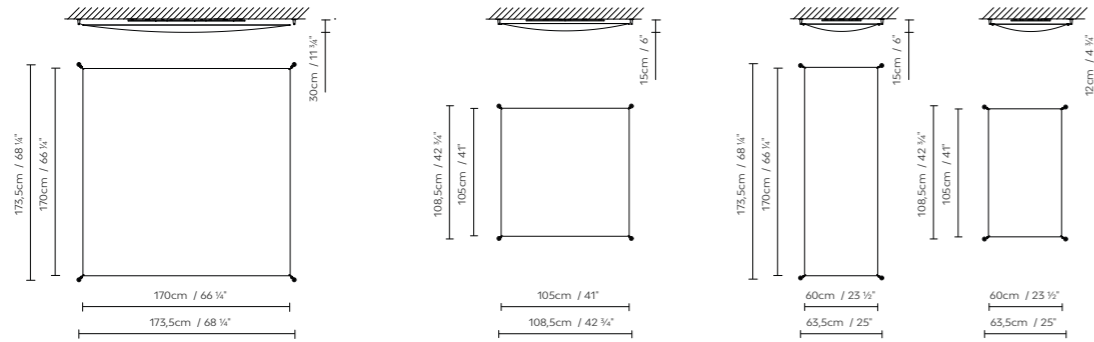

743420	R2 C90 WHITE							1.813,16
743421	R2 C90 BRONZE							1.813,16
743422	R2 C90 BLACK	LED 4 x 18W 9755lm 250mA 3000K CRI≥90 230V DIM PUSH/DALI	F	13	98 x 98 x 19 cm VOL 0,182 m³	Ø		1.813,16
743423	R2 C90 OAK							2.313,34
743424	R2 C90 WALNUT							2.313,34
743430	R2 C120 WHITE							2.125,78
743431	R2 C120 BRONZE							2.125,78
743432	R2 C120 BLACK	LED 6 x 17W 13957lm 240mA 3000K CRI≥90 230V DIM PUSH/DALI	F	16	131 x 131 x 21 cm VOL 0,36 m³	Ø		2.125,78
743433	R2 C120 OAK							2.751,01
743434	R2 C120 WALNUT							2.751,01
CASAMBI on request / bajo pedido								150,00

Tree Series

TREE SERIES C50

by Werner Aisslinger

- Ⓛ White (matte) / white (matte), Black (matte) / black (matte), White (matte) / gold (matte) and Black (matte) / gold (matte).
- Ⓛ DIM DIMMER
- Ⓛ TREE SERIES S p. 27

701452	TREE SERIES C50 LED WHITE-WHITE							972,22
701453	TREE SERIES C50 LED BLACK-BLACK	LED 19,5W 2350lm 700mA 3000K CRI≥90 230V DIM PUSH / 1-10V	E	9,7	55 x 55 x 25 cm VOL 0,22 m³	Ø		972,22
701454	TREE SERIES C50 LED WHITE-GOLD							1.087,81
701455	TREE SERIES C50 LED BLACK-GOLD							1.087,81
CASAMBI on request / bajo pedido								150,00

Veroca

VEROCA 1

VEROCA 2

VEROCA 3

VEROCA 4

by Werner Aisslinger

- Ⓛ White and Natural white.
- Ⓛ DIM DIMMER

818999	VEROCA ACCESORIOS							81,64
818410EE	VEROCA 1 ELECTRONIC (2G11) BODY +	Fluo. 6 x 55W (2G11)	G					679,30
818415	VEROCA 1 ELECTRONIC (G5) BODY +	Fluo. 6 x 28/54W (G5)	G	14	127 x 35 x 16 cm VOL 0,07 m³	Ø		679,30
818410DD	VEROCA 1 DIM (2G11) BODY +	Fluo. 6 x 55W (2G11) DIM PUSH/DALI	G					946,69
818416D	VEROCA 1 LED DIM PUSH-DALI BODY +	LED 6 x 21W 18288lm 450mA 3000K CRI≥90 230V DIM PUSH/DALI	D					979,05
818417	VEROCA 1 LED DIM PHASE CUT 2700K BODY +	LED 6 x 16W 13584lm 350mA 2700K CRI≥90 230V DIM PHASE CUT	D	14	127 x 35 x 16 cm VOL 0,07 m³	Ø		979,05
818418	VEROCA 1 LED DIM PHASE CUT 3000K BODY+	LED 6 x 16W 14076lm 350mA 3000K CRI≥90 230V DIM PHASE CUT	D					979,05

818411	VEROCA 1 SHADE WHITE							217,55
818412	VEROCA 1 SHADE NATURAL WHITE							217,55
818420EE	VEROCA 2 ELECTRONIC (2G11) BODY +	Fluo. 4 x 36W (2G11)	G					367,89
818425	VEROCA 2 ELECTRONIC (G5) BODY +	Fluo. 4 x 14/24W (G5)	G	6,25	65 x 35 x 13 cm VOL 0,031 m³	Ø		367,89
818420DD	VEROCA 2 DIM (2G11) BODY +	Fluo. 4 x 36W (2G11) DIM PUSH/DALI	G					549,45
818425DD	VEROCA 2 DIM 1-10V (G5) BODY +	Fluo. 4 x 14/24W (G5) DIM 1-10V	G					549,45
818426D	VEROCA 2 LED DIM PUSH-DALI BODY +	LED 4 x 10,25W 6096lm 450mA 3000K CRI≥90 230V DIM PUSH/DALI	D					563,76
818427	VEROCA 2 LED DIM PHASE CUT 2700K BODY +	LED 4 x 8W 4528lm 350mA 2700K CRI≥90 230V DIM PHASE CUT	D	6,25	65 x 35 x 13 cm VOL 0,031 m³	Ø		563,76
818428	VEROCA 2 LED DIM PHASE CUT 3000K BODY +	LED 4 x 8W 4692lm 350mA 3000K CRI≥90 230V DIM PHASE CUT	D					563,76
818421	VEROCA 2 SHADE WHITE							134,41
818422	VEROCA 2 SHADE NATURAL WHITE							134,41
818435	VEROCA 3 ELECTRONIC (G5) BODY +	Fluo. 2 x 28/54W (G5)	G	6,3	127 x 35 x 15 cm VOL 0,067 m³	Ø		334,83
818435DD	VEROCA 3 DIM 1-10V (G5) BODY +	Fluo. 2 x 28/54W (G5) DIM 1-10V	G					431,14
818436D	VEROCA 3 LED DIM PUSH-DALI BODY +	LED 2 x 21W 6092lm 450mA 3000K CRI≥90 230V DIM PUSH/DALI	D					435,29
818437	VEROCA 3 LED DIM PHASE CUT 2700K BODY +	LED 2 x 16W 4528lm 350mA 2700K CRI≥90 230V DIM PHASE CUT	D	6,3	127 x 35 x 15 cm VOL 0,067 m³	Ø		435,29
818438	VEROCA 3 LED DIM PHASE CUT 3000K BODY +	LED 2 x 16W 4692lm 350mA 3000K CRI≥90 230V DIM PHASE CUT	D					435,29
818431	VEROCA 3 SHADE WHITE							133,75
818432	VEROCA 3 SHADE NATURAL WHITE							133,75
818445	VEROCA 4 ELECTRONIC (G5) BODY +	Fluo. 2 x 14/24W (G5)	G	3,75	65 x 35 x 13 cm VOL 0,03 m³	Ø		214,66
818445DD	VEROCA 4 DIM 1-10V (G5) BODY +	Fluo. 2 x 14/24W (G5) DIM 1-10V	G					304,08
818446D	VEROCA 4 LED DIM PUSH-DALI BODY +	LED 2 x 10,5W 3048lm 450mA 3000K CRI≥90 230V DIM PUSH/DALI	D					303,46
818447	VEROCA 4 LED DIM PHASE CUT 2700K BODY +	LED 2 x 8W 2264lm 350mA 2700K CRI≥90 230V DIM PHASE CUT	D	3,75	65 x 35 x 13 cm VOL 0,03 m³	Ø		303,46
818448	VEROCA 4 LED DIM PHASE CUT 3000K BODY +	LED 2 x 8W 2346lm 350mA 3000K CRI≥90 230V DIM PHASE CUT	D					303,46
818441	VEROCA 4 SHADE WHITE							124,06
818442	VEROCA 4 SHADE NATURAL WHITE							124,06
CASAMBI on request / bajo pedido (Veroca LED)								150,00
LED T8 on request / bajo pedido