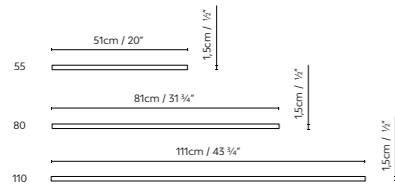

Aspen SH

ASPEN SH CONNECTION 55/80/110

ASPEN SH A

ASPEN SH B

by Werner Aisslinger

SHADE: Grey (matte), Snow (matte), Lemon (matte), Mango (matte), Clear turquoise (matte), Aqua (matte), Merlot (matte), River (matte), Sea (matte), Rose (matte), Limestone (matte), Black (matte) and Brass (matte).
RING: Black (matte).

See online color configurator

ASPEN S p. 14

ASPEN F p. 28

ASPEN C p. 37