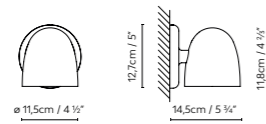

Speers Outdoor W1

by David Abad

SPEERS OUTDOOR W1

Black (matte) and White (matte).

753121	SPEERS OUTDOOR W1 WHITE								492,90
753122	SPEERS OUTDOOR W1 BLACK	LED 7W 520lm 2700K	G	2	22 x 22 x 24,5 cm				492,90
753123	SPEERS OUTDOOR W1 CORTEN	CRI≥90 230V			VOL 0,011 m³				492,90