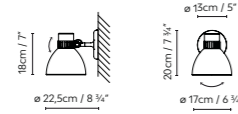

Blux System

BLUX SYSTEM W