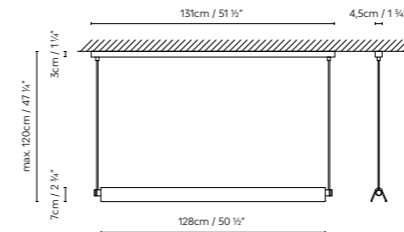

Roof

ROOF S130