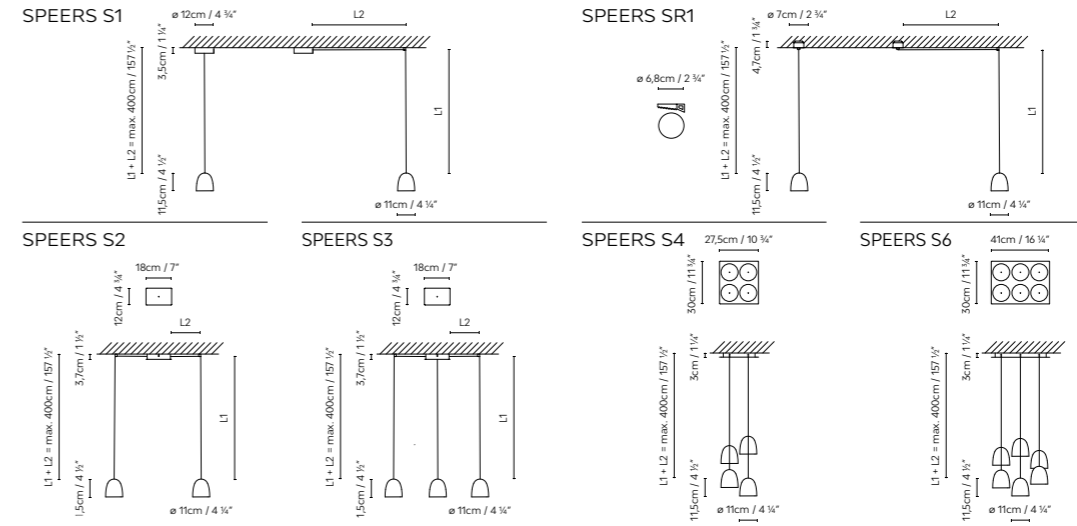

Speers

by David Abad

Copper (shiny) / copper (satin), Brass (shiny) / brass (satin), White (matte) / copper (satin), White (matte) / brass (satin), Black (matte) / copper (satin) and Black (matte) / brass (satin).

DIM DIMMER

SPEERS F p. 32

SPEERS W p. 45

729300	SPEERS S1 COPPER-COPPER					441,54
729305	SPEERS S1 BRASS-BRASS					441,54
729302	SPEERS S1 BLACK-COPPER	LED 9W 1100lm 500mA 2700K CRI≥90 110-230V DIM PHASE-CUT	G	2	22 x 22 x 25 cm VOL 0,006 m³	441,54
729307	SPEERS S1 BLACK-BRASS					441,54
729301	SPEERS S1 WHITE-COPPER					441,54
729306	SPEERS S1 WHITE-BRASS					441,54
729310	SPEERS SR1 COPPER-COPPER					379,54
729315	SPEERS SR1 BRASS-BRASS					379,54
729312	SPEERS SR1 BLACK-COPPER	LED 9W 1100lm 500mA 2700K CRI≥90 230V	G	1,3	16 x 16 x 23,5 cm VOL 0,006 m³	379,54
729317	SPEERS SR1 BLACK-BRASS					379,54
729311	SPEERS SR1 WHITE-COPPER					379,54
729316	SPEERS SR1 WHITE-BRASS					379,54
729390	SPEERS SINGLE COPPER+					318,41
729395	SPEERS SINGLE BRASS+					318,41
729392	SPEERS SINGLE BLACK-COPPER+	LED 9W 1100lm 500mA 2700K CRI≥90	G	1,2	16 x 16 x 16 cm VOL 0 m³	318,41
729397	SPEERS SINGLE BLACK-BRASS+					318,41
729391	SPEERS SINGLE WHITE-COPPER+					318,41
729396	SPEERS SINGLE WHITE-BRASS+					318,41
729362	SPEERS S2/3 CANOPY BLACK+					358,64
729361	SPEERS S2/3 CANOPY WHITE+	DIM PUSH/DALI		1,5	44 x 28 x 23 cm VOL 0,028 m³	358,64
729372	SPEERS S4 CANOPY BLACK+	DIM PUSH / 1-10V		7,2	31 x 31 x 32,5 cm VOL 0,031 m³	453,23
729371	SPEERS S4 CANOPY WHITE+					453,23