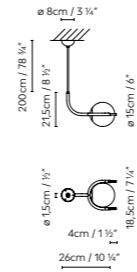

C_Ball System

C_BALL S CURRENT SUPPLY