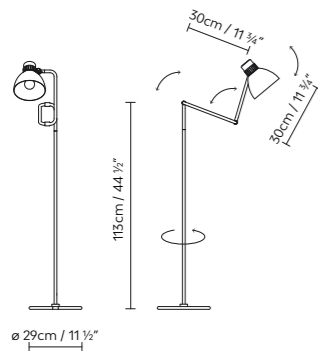

Blux System

BLUX SYSTEM F30