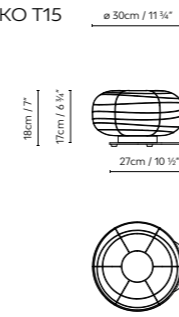

Misko

MISKO T15