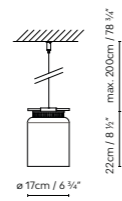

Aspen SH

ASPEN SH CONNECTION 55/80/110

ASPEN SH A

ASPEN SH B

by Werner Aisslinger

SHADE: Grey (matte), Snow (matte), Lemon (matte), Mango (matte), Clear turquoise (matte), Aqua (matte), Merlot (matte), River (matte), Sea (matte), Rose (matte), Limestone (matte), Black (matte) and Brass (matte).
RING: Black (matte).

See online color configurator

ASPEN S p. 14

ASPEN F p. 28

ASPEN C p. 37

ASPEN SH POWER SUPPLY

ASPEN SH INSTALATION EXAMPLE

750300	ASPEN SH A LED	LED 16,6W 1350lm 2700K CRI≥90 230	F	2,2	53 x 24 x 24 cm VOL 0,03 m³	Ø	440,05	
750301	ASPEN SH B LED			2,5	53 x 24 x 24 cm VOL 0,03 m³	Ø	481,67	
750302	ASPEN SH A E27	LED 15W (E27) / Fluo. max. 30W (E27)	D/G	1,1	53 x 24 x 24 cm VOL 0,03 m³	Ø	344,90	
750303	ASPEN SH B E27			2,5	53 x 24 x 24 cm VOL 0,03 m³	Ø	386,53	
750320	ASPEN SH POWER SUPPLY			1,3	22 x 17 x 17 cm VOL 0,006 m³		136,23	
750330	ASPEN SH CONNECTION 55			1,38	6 x 6 x 60 cm VOL 0,0021 m³		73,79	
750340	ASPEN SH CONNECTION 80			1,38	6 x 6 x 85 cm VOL 0,0030 m³		85,15	
750350	ASPEN SH CONNECTION 110			1,38	6 x 6 x 115 cm VOL 0,004 m³		96,50	
CASAMBI on request / bajo pedido								100,00

C_Ball System

C_BALL S CURRENT SUPPLY

C_BALL S SINGLE SUSPENSION

C_BALL SYSTEM S 90°H CURRENT SUPPLY

C_BALL SYSTEM S 90°H SINGLE SUSPENSION

by Stone Designs

Black (matte).

C_BALL S p. 16

C_BALL F p. 29

C_BALL T p. 33

C_BALL W p. 43

C_BALL SYSTEM C/W 90°H CURRENT SUPPLY

C_BALL SYSTEM C/W CURRENT SUPPLY

C_BALL SYSTEM C/W 90°V CURRENT SUPPLY

C_BALL SYSTEM LIGHT MODULE

C_BALL SYSTEM SUSPENSION CABLE

C_BALL SYSTEM LINEAR UNION JOIN

C_BALL SYSTEM LINEAR UNION 30/50/80/110