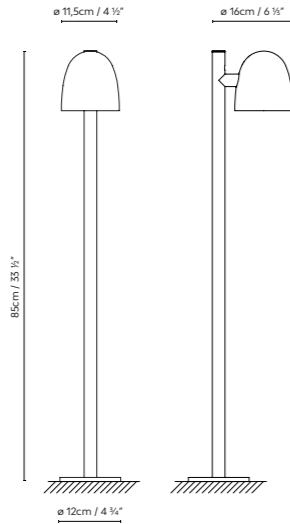

Speers Outdoor W1

by David Abad

SPEERS OUTDOOR W1

Black (matte) and White (matte).

753121	SPEERS OUTDOOR W1 WHITE								492,90
753122	SPEERS OUTDOOR W1 BLACK	LED 7W 520lm 2700K	G	2	22 x 22 x 24,5 cm				492,90
753123	SPEERS OUTDOOR W1 CORTEN	CRI≥90 230V			VOL 0,011 m³				492,90

Speers Outdoor Bollard

by David Abad

SPEERS OUTDOOR BOLLARD

Black (matte) and White (matte).

753211	SPEERS OUTDOOR BOLLARD WHITE								612,15
753212	SPEERS OUTDOOR BOLLARD BLACK	LED 7W 520lm 2700K	G	6	110 x 25 x 25 cm				612,15
753213	SPEERS OUTDOOR BOLLARD CORTEN	CRI≥90 230V			VOL 0,07 m³				612,15