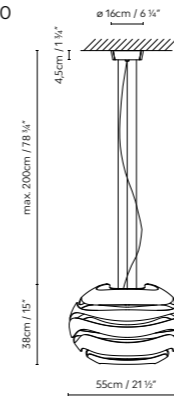

Tree Series

by Werner Aisslinger

TREE SERIES S50