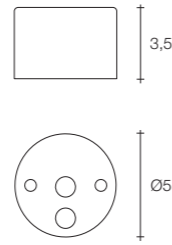

E27 Led light bulbs are not included
On site minimum adjustable overall height 120 cm

11 | 21 83x78x95 cm

Orten'zia small round ceiling light | wall sconce

Body | ceiling lamp

Body | wall sconce

Canopy

Diffuser	Canopy	Cord	Source	Max power	Dimming	Code	Price €
Nickel plated	Nickel plated	-	G9 Led dimmable	3,5W	all systems	ØM57L E7 C8.	310
Gold plated	Gold plated	-	G9 Led dimmable	3,5W	all systems	ØM57L L6 C8.	340