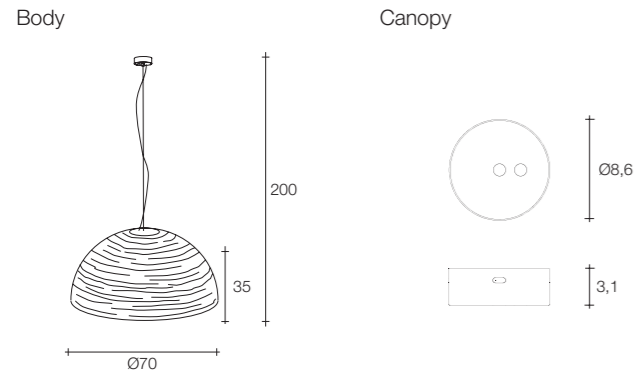

Magdalena large dome pendant light

Diffuser	Canopy	Cord	Source	Max power	Dimming	Code	Price €
Semipolished nickel plated	Semipolished nickel plated	red fabric + steel cable	E27 Led dimmable	15W	all systems	ØM66S G8 C8.	1.525

E27 Led light bulbs are not included
On site minimum adjustable overall height 48 cm

8 | 15 76x76x60 cm