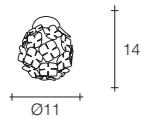

E27 Led light bulbs are not included
On site minimum adjustable overall height 120 cm

11 | 21 83x78x95 cm

Orten'zia small round ceiling light | wall sconce

Body | ceiling lamp

Body | wall sconce

Canopy

Diffuser	Canopy	Cord	Source	Max power	Dimming	Code	Price €
Nickel plated	Nickel plated	-	G9 Led dimmable	3,5W	all systems	ØM57L E7 C8.	310
Gold plated	Gold plated	-	G9 Led dimmable	3,5W	all systems	ØM57L L6 C8.	340