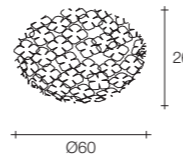

Orten'zia medium ceiling light

Body

Canopy

Diffuser	Canopy	Cord	Source	Max power	Dimming	Code	Price €
Nickel plated	Nickel plated	-	E27 Led dimmable	11W	all systems	ØM43L E7 C8.	1.655
Gold plated	Gold plated	-	E27 Led dimmable	11W	all systems	ØM43L L6 C8.	2.040

E27 Led light bulbs are not included

5 | 8,6 77x77x30 cm