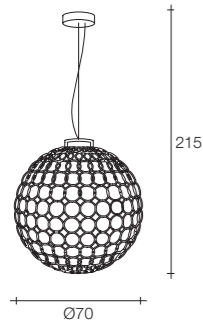

G.r.a. medium pendant light

Body