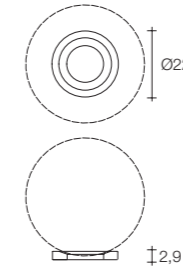

Orten'zia medium table | floor

Body

Base

Diffuser	Base	Cord	Source	Max power	Dimming	Code	Price €
Nickel plated	Clear	red fabric	E27 Led dimmable	11W	integrated dimmer	ØM48P E7 C8.	CE ENEC 1.855
Gold plated	Clear	black fabric	E27 Led dimmable	11W	integrated dimmer	ØM48P L6 C8.	CE ENEC 2.360

E27 Led light bulbs are not included

5 | 9 | 60x60x60 cm