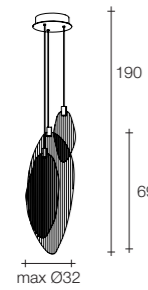

Harpe 3 light pendant

Body