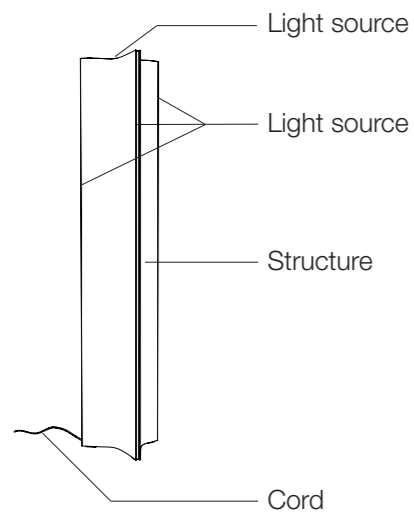

G9 Led light bulbs are not included

65 | 122 160x160x79 cm

Material

Stainless steel

Finish

Legend

Stanley floor lamp

Body