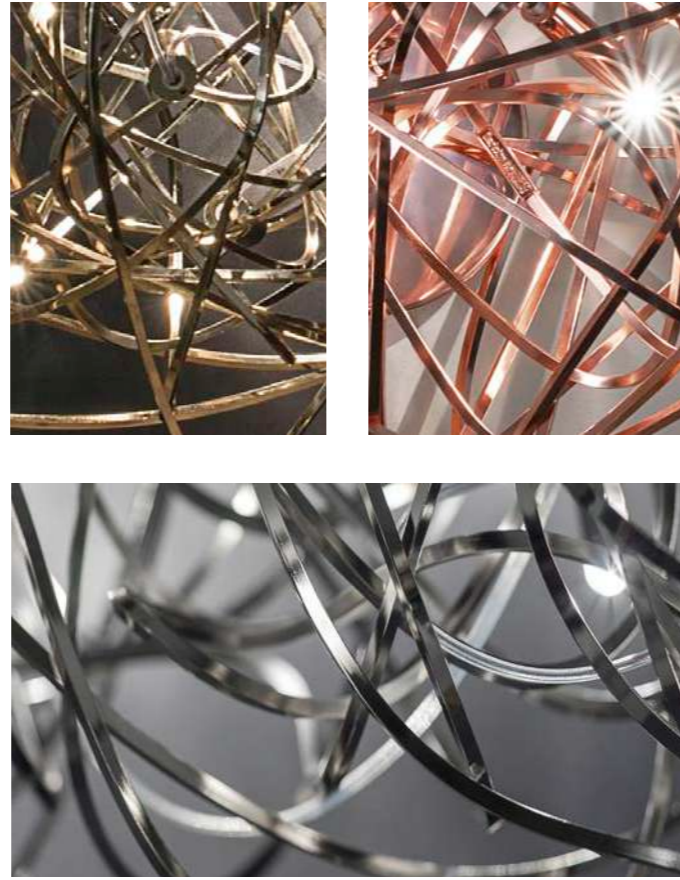

Material

Brass