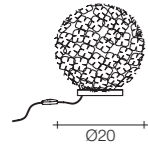

Orten'zia small table | floor

Body

Base

Diffuser	Base	Cord	Source	Max power	Dimming	Code	Price €
Nickel plated	Clear	red fabric	E14 Led dimmable	4W	integrated dimmer	ØM41B E7 C8.	CE ENEC 620
Gold plated	Clear	black fabric	E14 Led dimmable	4W	integrated dimmer	ØM41B L6 C8.	CE ENEC 655

E14 Led light bulbs are not included

1,2 | 2 | 30x30x30 cm