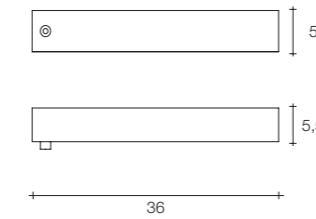

Canopy for DALI