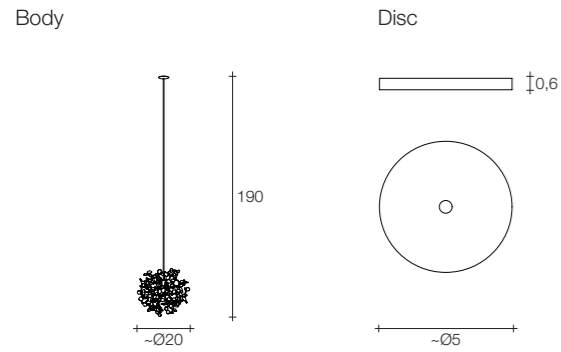

Argent mon bijou pendant light

Diffuser	Canopy	Cord	Source	Max power	Dimming	Code	Price €
Stainless steel						ØS01S E8 H9.KK	445
Gold plated | PVD coating	White	clear	integrated led	1,5W 174 lm 3000K - 500mA	see power supply options	CC ØS01S E8 A5.KK	800
Rose gold plated | PVD coating						BE ØS01S E8 A6.KK	800
Champagne plated | PVD coating						ØS01S E8 A7.KK	800

On site minimum adjustable overall height 25 cm

0,5 Kg | 1 Kg | 21x21x21 cm

Power supply options

INTEGRATED LED 3000K			
Dimming		Code	Price €
IGBT / TRIAC	max 6 pendants	R1630000	26 (net)
1-10V / PUSH	min 2 max 12 pendants	R1110000	45 (net)
0/1-10V / PUSH / DALI	min 4 max 16 pendants	R1070000	85 (net)