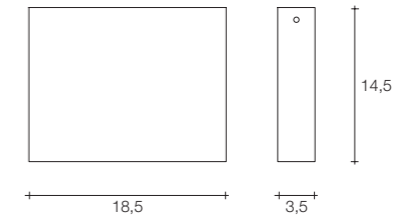

Diffuser	Canopy	Cord	Source	Max power	Dimming	Code	Price €
Nickel plated	White	clear cord + steel cable	integrated led	24 x 1,5W 3504 lm 3000K	0/1-10V PUSH DALI	ØG4ØS E7 C8.	CE ENEC 6.830
			integrated led	24 x 1,5W 3096 lm 2700K	0/1-10V PUSH DALI	ØG4ØS E7 C8.W	CE ENEC 6.830
Gold plated	White	clear cord + steel cable	integrated led	24 x 1,5W 3504 lm 3000K	0/1-10V PUSH DALI	ØG4ØS L6 C8.	CE ENEC 8.500
			integrated led	24 x 1,5W 3096 lm 2700K	0/1-10V PUSH DALI	ØG4ØS L6 C8.W	CE ENEC 8.500
Matte walnut	White	clear cord + steel cable	integrated led	24 x 1,5W 3504 lm 3000K	0/1-10V PUSH DALI	ØG4ØS P2 C8.	CE ENEC 8.680
			integrated led	24 x 1,5W 3096 lm 2700K	0/1-10V PUSH DALI	ØG4ØS P2 C8.W	CE ENEC 8.680

On site minimum adjustable overall height 50 cm.
Please note that due to natural wood properties, the shade of each chandelier in matte wood may be slightly different.

kg 7,6 | kg 9,8 | 107x23x26 cm