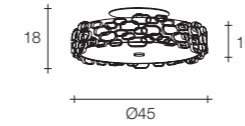

Glamour ceiling light

Body