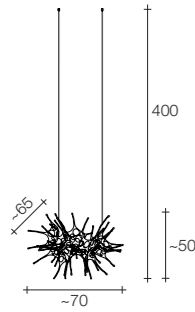

Dragon oval pendant

Finish	Ceiling attachment	Cord	Code	Price €
Polished brass	White	steel cable	ØE02S E8 N50	14.500

On site minimum adjustable overall height 55 cm

6,4 Kg