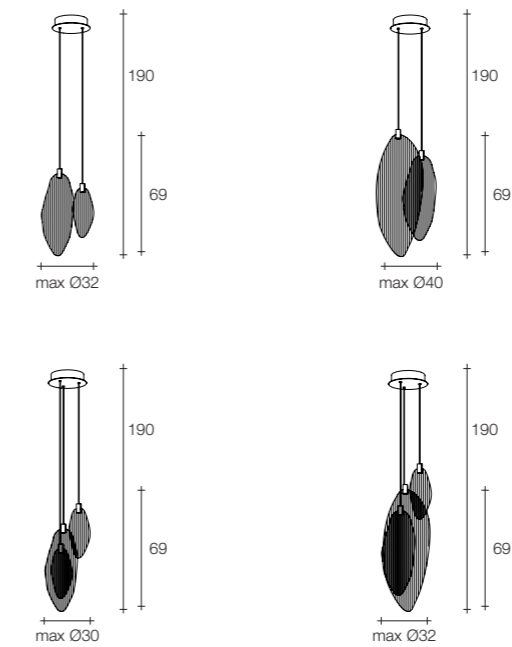

Multi light pendant