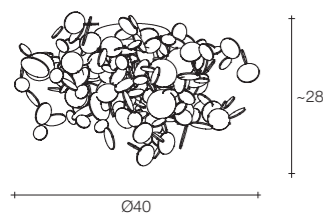

G4 Led and G4 Halogen light bulbs are not included

1,5 | 3,2 41x41x41 cm

Argent ceiling light

Body

Canopy

Canopy for DALI

Diffuser	Canopy	Cord	Source	Max power	Dimming	Code	Price €
Stainless steel	Nickel plated	clear	G4 Halogen	3 x 20W	IGBT TRIAC	ØN99L E7 C8.	CE ENEC 920
			G4 Led	3 x 2W	no	ØN99L E7 C8.L	CE ENEC CB 920
Stainless steel	Nickel plated	clear	G4 Led dimmable or G4 Halogen	3 x 2W or 3 x 20W	DALI	ØN99L E7 C8.D*	CE ENEC 1.050
			G4 Halogen	3 x 20W	IGBT TRIAC	ØN99L L6 C8.	CE ENEC 1.485
Gold plated	Gold plated	clear	G4 Led	3 x 2W	no	ØN99L L6 C8.L	CE ENEC CB 1.485
			G4 Led dimmable or G4 Halogen	3 x 2W or 3 x 20W	DALI	ØN99L L6 C8.D*	CE ENEC 1.605
Rose gold plated	Rose gold plated	clear	G4 Halogen	3 x 20W	IGBT TRIAC	ØN99L N4 C8.	CE ENEC 1.485
			G4 Led	3 x 2W	no	ØN99L N4 C8.L	CE ENEC CB 1.485
Rose gold plated	Rose gold plated	clear	G4 Led dimmable or G4 Halogen	3 x 2W or 3 x 20W	DALI	ØN99L N4 C8.D*	CE ENEC 1.605