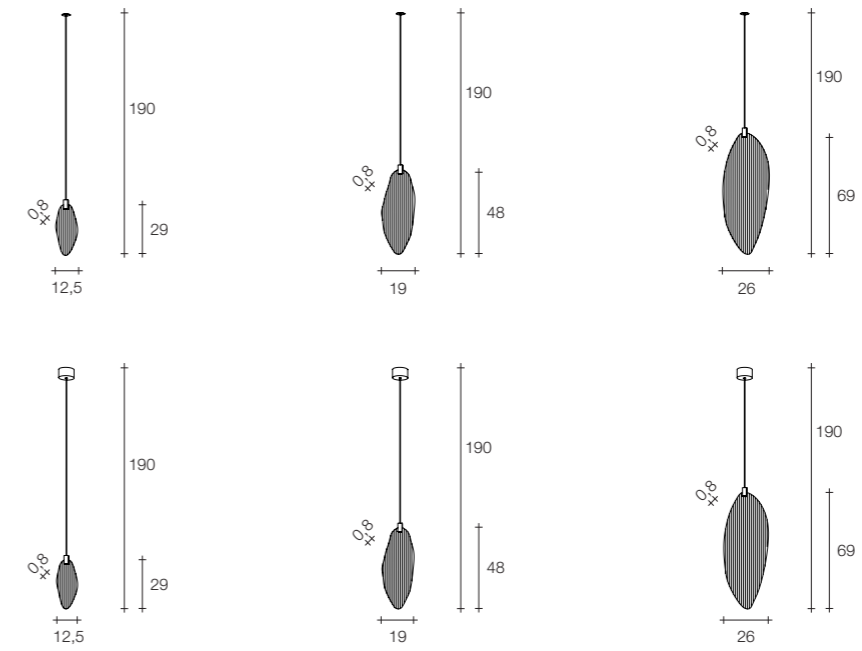

Material

Metal

Finishes

Diffuser

Canopy

Matte nickel

White

Matte black nickel

Legend

Pendants

Multi light pendant