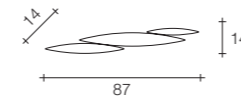

Bespoke

Bespoke options available on request | for further information, please feel free to contact our customer service