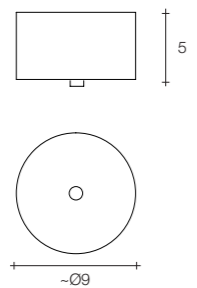

Canopy

Diffuser	Canopy	Cord	Source	Max power	Dimming	Code	Price €
Matte nickel	White	grey fabric	integrated led	2,1W 237 lm 3000K - 700mA	see power supply options	ØWØ11S E8 B5.T	495
Matte black nickel	White	grey fabric	integrated led	2,1W 237 lm 3000K - 700mA	see power supply options	ØWØ11S E8 B6.T	495