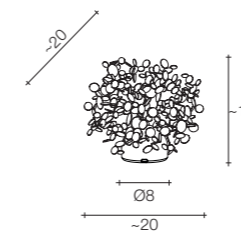

Argent mon bijou portable table lamp

Finish	Material	Light source	Max power	Dimming	Autonomy	Code	Price €
Stainless steel						ØN88B E7 C8H	325
Gold plated | PVD coating	stainless steel	replaceable integrated led 3000K	1,4W 210 lm	integrated 4 steps dimmer	min 5.5h max 36h	ØN88B A5 C8H	490
Rose gold plated | PVD coating						ØN88B A6 C8H	490
Champagne plated | PVD coating						ØN88B A7 C8H	490

USB-A to USB-C 1m cable and battery included.
Gift box included.

CE | Kg 1 | Kg 1,5 | 36x31x30 cm