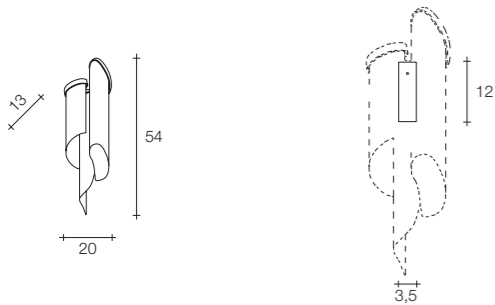

E14 Led light bulbs are not included

16,5 | 23,5 191x46x46 cm

Stream wall sconce

Body

Canopy

Diffuser	Canopy	Cord	Source	Max power	Dimming	Code	Price €
Nickel plated	Nickel plated	-	E14 Led dimmable	2 x 6W	all systems	ØJ6ØA E7 C8.	CE ENEC 1.265
Black nickel plated	Black nickel plated	-	E14 Led dimmable	2 x 6W	all systems	ØJ6ØA E9 C8.	CE ENEC 1.405
Gold plated	Gold plated	-	E14 Led dimmable	2 x 6W	all systems	ØJ6ØA L6 C8.	CE ENEC 1.595