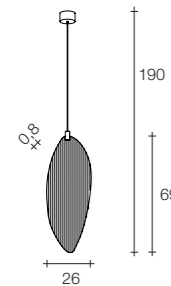

Harpe pendant light

Body