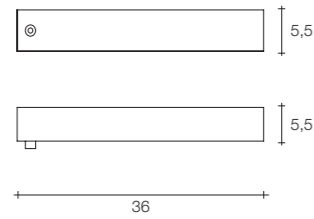

Canopy for DALI