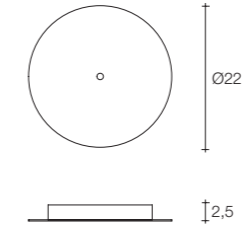

E14 Led light bulbs are not included
On site minimum adjustable overall height 70 cm

5,5 | 10 60x60x60 cm

Glamour ceiling light

Body

Canopy

Diffuser	Canopy	Cord	Source	Max power	Dimming	Code	Price €
Nickel plated	Nickel plated	-	E14 Led dimmable	3 x 4W	all systems	ØN17L E7 C8.	CE ENEC 1.510
Gold plated	Gold plated	-	E14 Led dimmable	3 x 4W	all systems	ØN17L L6 C8.	CE ENEC 1.575