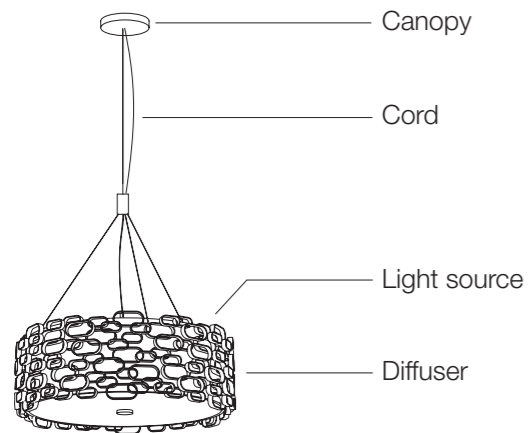

Canopy

Nickel plated

Gold plated

Legend

Chandelier

Wall sconce

Ceiling light

Bespoke