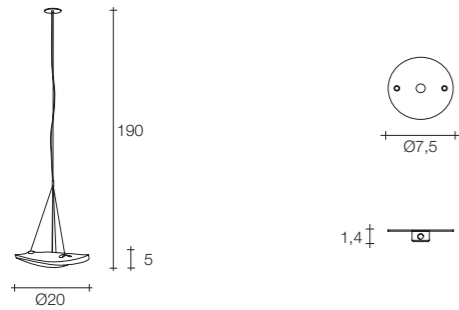

Manta pendant light

Body Disc DRIVER NOT INCLUDED

Diffuser	Disc	Cord	Source	Max power	Dimming	Code	Price €
Clear crystal	White	clear cord + steel cable	integrated led	1,5W 135 lm 3000K	see power supply options	ØKØ11 E8 A9. KK	CE ENEC CB 725
			integrated led	1,5W 115 lm 2700K	see power supply options	ØKØ11 E8 A9. W KK	CE ENEC CB 725

On site minimum adjustable overall height 180 cm. Up to minimum 30 cm on request.

2,2 | 2,8 32x24x17 cm

Power supply options

INTEGRATED LED 2700K or 3000K

Dimming	Code	Price €
not	R1040000	30 (net)
1-10V / PUSH	R1110000	48 (net)
0/1-10V / PUSH / DALI	R1070000	88 (net)