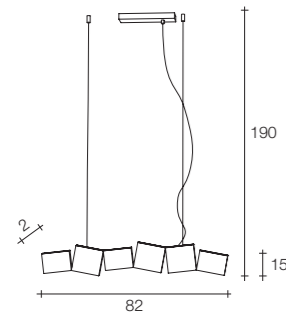

Gaia linear chandelier

Body

Canopy