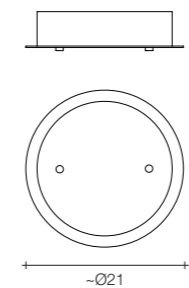

Harpe pendant light

Body

Disc

Diffuser	Canopy	Cord	Source	Max power	Dimming	Code	Price €
Matte nickel	White	grey fabric	integrated led	2,1W 237 lm 3000K - 700mA	see power supply options	ØWØ13S E8 B5.KK	845
Matte black nickel	White	grey fabric	integrated led	2,1W 237 lm 3000K - 700mA	see power supply options	ØWØ13S E8 B6.KK	845

Power supply options

INTEGRATED LED 3000K

Dimming	Code	Price €
IGBT / TRIAC	R1630000	26 (net)
1-10V / PUSH	R1110000	48 (net)
0/1-10V / PUSH / DALI	R1070000	88 (net)

Harpe pendant light

Body

Canopy

Diffuser	Canopy	Cord	Source	Max power	Dimming	Code	Price €
Matte nickel	White	grey fabric	integrated led	2,1W 237 lm 3000K - 700mA	see power supply options	ØWØ13S E8 B5.T	895
Matte black nickel	White	grey fabric	integrated led	2,1W 237 lm 3000K - 700mA	see power supply options	ØWØ13S E8 B6.T	895

Harpe 2 light pendant

Body

Canopy

Diffuser	Canopy	Cord	Source	Max power	Dimming	Code	Price €
Matte nickel	White	grey fabric	integrated led	2 x 2,1W 474 lm 3000K - 700mA	see power supply options	ØWØ24S E8 B5.T	1.190
Matte black nickel	White	grey fabric	integrated led	2 x 2,1W 474 lm 3000K - 700mA	see power supply options	ØWØ24S E8 B6.T	1.190

Harpe 2 light pendant

Body

Canopy

Diffuser	Canopy	Cord	Source	Max power	Dimming	Code	Price €
Matte nickel	White	grey fabric	integrated led	2 x 2,1W 474 lm 3000K - 700mA	see power supply options	ØWØ25S E8 B5.T	1.685
Matte black nickel	White	grey fabric	integrated led	2 x 2,1W 474 lm 3000K - 700mA	see power supply options	ØWØ25S E8 B6.T	1.685