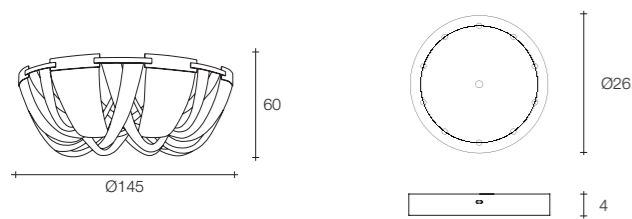

Soscik large ceiling light

Body

Canopy

Diffuser	Canopy	Cord	Source	Max power	Dimming	Code	Price €
Nickel plated | Brushed nickel plated	Nickel plated	-	G9 Led dimmable	12 x 3,5W	all systems	ØG62L H4 C8.	CE ENEC 21.200
Brushed bronze	Brushed bronze	-	G9 Led dimmable	12 x 3,5W	all systems	ØG62L F7 C8.	CE ENEC 25.100
Gold plated | Brushed gold plated	Gold plated	-	G9 Led dimmable	12 x 3,5W	all systems	ØG62L L8 C8.	CE ENEC 26.050
Champagne plated | Brushed champagne	Champagne plated	-	G9 Led dimmable	12 x 3,5W	all systems	ØG62L N1 C8.	CE ENEC 26.050

G9 Led light bulbs are not included

65 | 122 160x160x79 cm