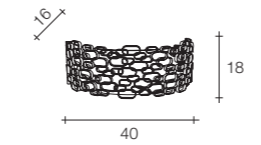

Material

Metal

Finishes

Diffuser

Nickel plated

Gold plated

Canopy

Nickel plated

Gold plated

Legend

Chandelier

Wall sconce

Ceiling light

Bespoke

Bespoke options available on request | for further information, please feel free to contact our customer service