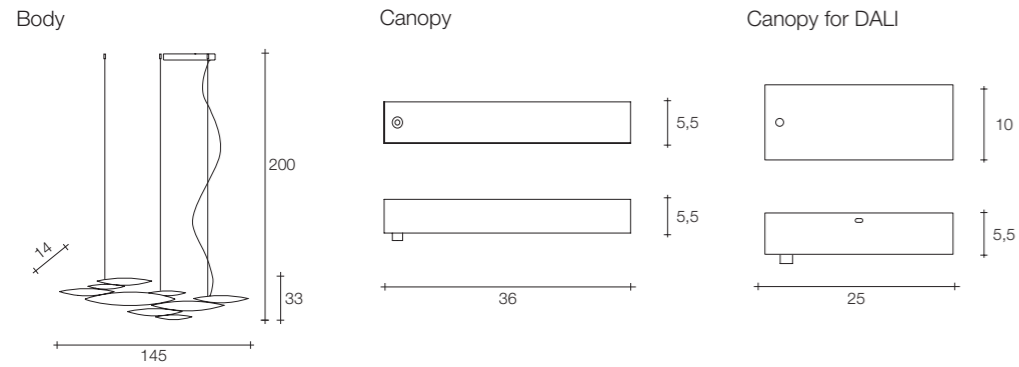

I Lucci Argentati small linear chandelier

Diffuser	Canopy	Cord	Source	Max power	Dimming	Code	Price €
White polished	White polished	clear cord + steel cable	integrated led	7 x 4,5W 4632 lm CRI 90 3000K	0-10V PWM	ØN82S M2 C8.L	4.210
			integrated led	7 x 4,5W 4200 lm CRI 90 2700K	0-10V PWM	ØN82S M2 C8.LW	4.210
			integrated led	7 x 4,5W 4632 lm CRI 90 3000K	PUSH DALI	ØN82S M2 C8.LD	4.340
			integrated led	7 x 4,5W 4200 lm CRI 90 2700K	PUSH DALI	ØN82S M2 C8.LWD	4.340
Brushed nickel plated	Brushed nickel plated	clear cord + steel cable	integrated led	7 x 4,5W 4632 lm CRI 90 3000K	0-10V PWM	ØN82S H4 C8.L	4.590
			integrated led	7 x 4,5W 4200 lm CRI 90 2700K	0-10V PWM	ØN82S H4 C8.LW	4.590
			integrated led	7 x 4,5W 4632 lm CRI 90 3000K	PUSH DALI	ØN82S H4 C8.LD	4.720
			integrated led	7 x 4,5W 4200 lm CRI 90 2700K	PUSH DALI	ØN82S H4 C8.LWD	4.720
Brushed gold plated	Brushed gold plated	clear cord + steel cable	integrated led	7 x 4,5W 4632 lm CRI 90 3000K	0-10V PWM	ØN82S L9 C8.L	5.980
			integrated led	7 x 4,5W 4200 lm CRI 90 2700K	0-10V PWM	ØN82S L9 C8.LW	5.980
			integrated led	7 x 4,5W 4632 lm CRI 90 3000K	PUSH DALI	ØN82S L9 C8.LD	6.120
			integrated led	7 x 4,5W 4200 lm CRI 90 2700K	PUSH DALI	ØN82S L9 C8.LWD	6.120

On site minimum adjustable over all height 50 cm

4,2 | 10,5 | 155x46x22 cm