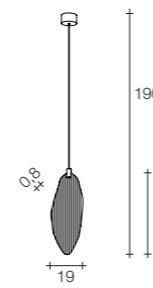

Harpe pendant light

Body