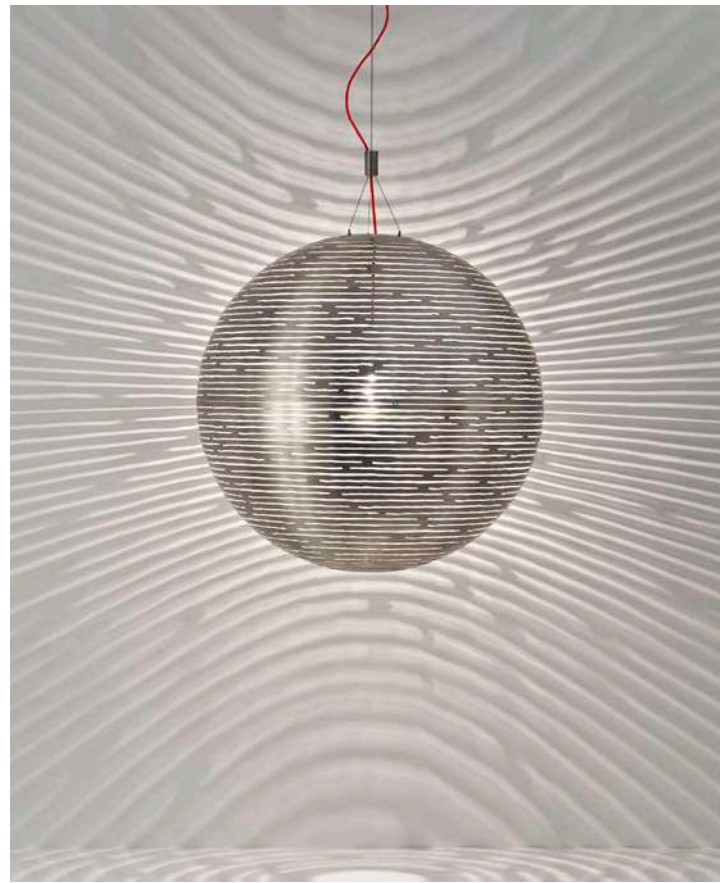

Magdalena | Design Bruno Rainaldi

Material

Metal