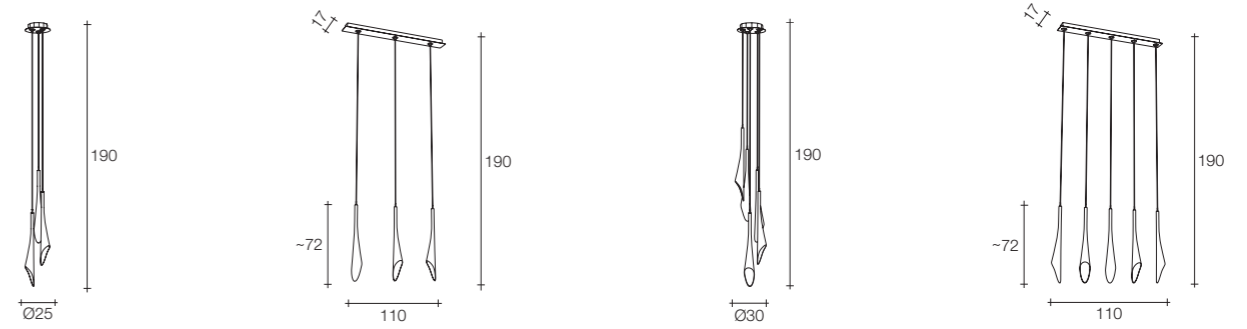

Multi light pendant