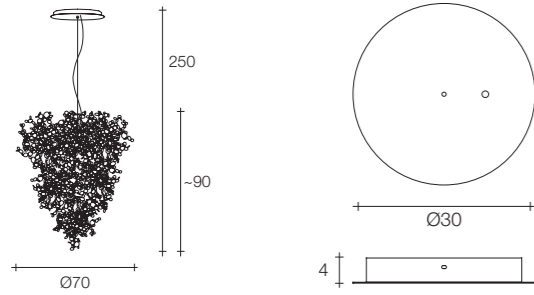

Argent medium chandelier

Body

Canopy

Diffuser	Canopy	Cord	Source	Max power	Dimming	Code	Price €
Stainless steel	Nickel plated	clear cord + steel cable	Integrated led	12 x 2,1W Led 3396 lm 3000K	0/1-10V PUSH DALI	ØN93S E7 C8.	CE ENEC 7.600
			Integrated led	12 x 2,1W LED 3036 lm 2700K	0/1-10V PUSH DALI	ØN93S E7 C8.W	CE ENEC 7.600
Gold plated	White	clear cord + steel cable	Integrated led	12 x 2,1W LED 3396 lm 3000K	0/1-10V PUSH DALI	ØN93S L6 C8.	CE ENEC 11.450
			Integrated led	12 x 2,1W LED 3036 lm 2700K	0/1-10V PUSH DALI	ØN93S L6 C8.W	CE ENEC 11.450
Rose gold plated	White	clear cord + steel cable	Integrated led	12 x 2,1W LED 3396 lm 3000K	0/1-10V PUSH DALI	ØN93S N4 C8.	CE ENEC 11.450
			Integrated led	12 x 2,1W LED 3036 lm 2700K	0/1-10V PUSH DALI	ØN93S N4 C8.W	CE ENEC 11.450
Champagne plated	White	clear cord + steel cable	Integrated led	12 x 2,1W LED 3396 lm 3000K	0/1-10V PUSH DALI	ØN93S N1 C8.	CE ENEC 11.450
			Integrated led	12 x 2,1W LED 3036 lm 2700K	0/1-10V PUSH DALI	ØN93S N1 C8.W	CE ENEC 11.450

On site minimum adjustable overall height 110 cm

kg 20 | kg 66 | 82x86x146 cm