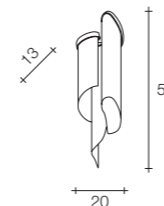

Materials

Brass chains and metal structure plated

Legend

Finishes

Diffuser

- Nickel plated
- Black nickel plated
- Gold plated

Canopy

- Nickel plated
- Black nickel plated
- Gold plated

Chandelier

Ceiling lamp

Wall sconce

Floor lamp

Bespoke

Bespoke options available on request | for further information, please feel free to contact our customer service