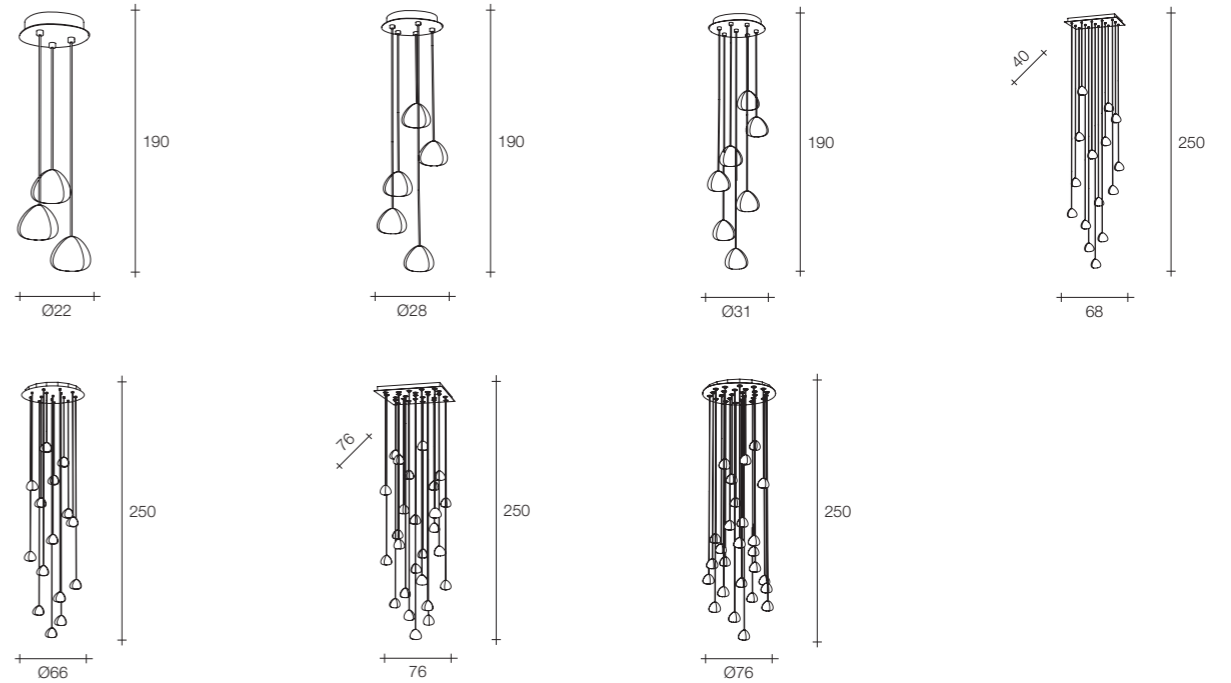

Multi light pendant