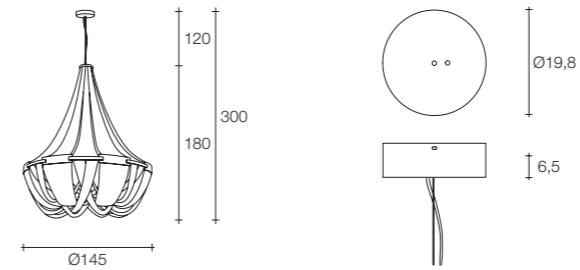

Soscik large chandelier

Body

Canopy

Diffuser	Canopy	Cord	Source	Max power	Dimming	Code	Price €
Nickel plated | Brushed nickel plated	Nickel plated	clear cord + steel rope	G9 Led dimmable	14 x 3,5W	all systems	ØG57S H4 C8.	CE ENEC 39.300
Brushed bronze	Brushed bronze	clear cord + steel rope	G9 Led dimmable	14 x 3,5W	all systems	ØG57S F7 C8.	CE ENEC 45.700
Gold plated | Brushed gold plated	Gold plated	clear cord + steel rope	G9 Led dimmable	14 x 3,5W	all systems	ØG57S L8 C8.	CE ENEC 48.500
Champagne plated | Brushed champagne	Champagne plated	clear cord + steel rope	G9 Led dimmable	14 x 3,5W	all systems	ØG57S N1 C8.	CE ENEC 48.500

G9 Led light bulbs are not included
Not adjustable on site