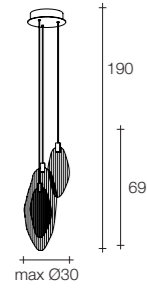

Harpe 3 light pendant

Body