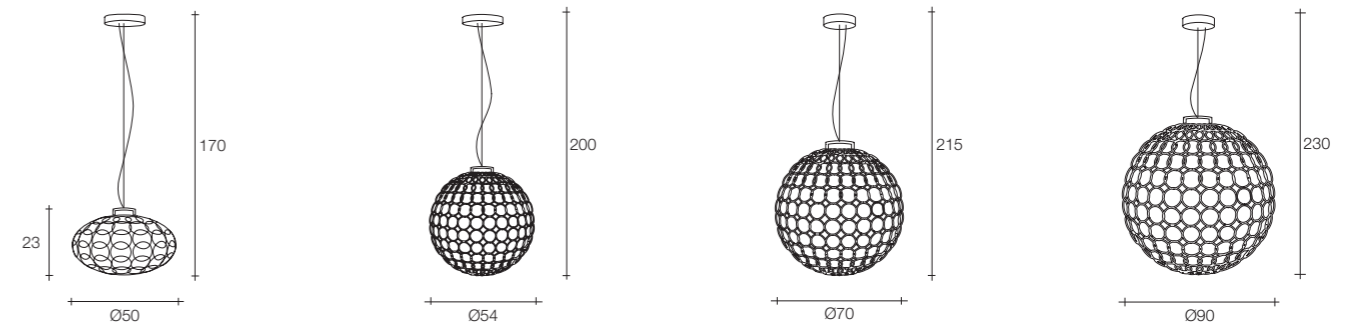

Pendants

Bespoke

Bespoke options available on request | for further information, please feel free to contact our customer service