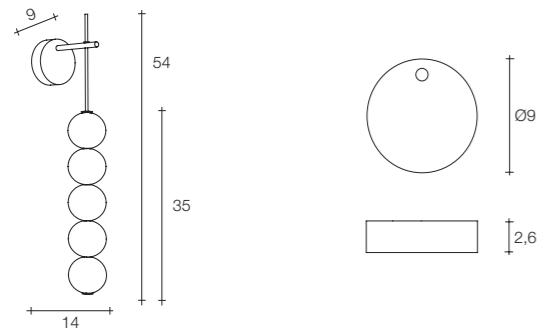

On site minimum adjustable overall height 110 cm

7 | 1x 6,7
 1x 5,3 1x 90x45x30 cm
 1x 83x25x26 cm

Abacus medium linear multi light pendant

Diffuser	Canopy	Cord	Source	Max power	Dimming	Code	Price €
Brass white glass	White	champagne fabric	Integrated led	6 x 3,6W 6 x 7,2W 9720 lm 3000K	0-10V PWM	ØV12S E8 B.R 3M	9.120
			Integrated led	6 x 3,6W 6 x 7,2W 9720 lm 3000K	100kΩ 0/1-10V PUSH DALI	ØV12S E8 B.R 3M D	9.365
Brass white glass	Painted brass	champagne fabric	Integrated led	6 x 3,6W 6 x 7,2W 9720 lm 3000K	0-10V PWM	ØV12S P4 B.R 3M	9.300
			Integrated led	6 x 3,6W 6 x 7,2W 9720 lm 3000K	100kΩ 0/1-10V PUSH DALI	ØV12S P4 B.R 3M D	9.550

On site minimum adjustable overall height 110 cm

13 | 1x 9,6
 1x 12,4 1x 107x80x24,5 cm
 1x 155x46x22 cm

Abacus large linear multi light pendant

Diffuser	Canopy	Cord	Source	Max power	Dimming	Code	Price €
Brass white glass	White	champagne fabric	Integrated led	7 x 3,6W 8 x 7,2W 12420 lm 3000K	0-10V PWM	ØV15S E8 B.R 4D	11.000
			Integrated led	7 x 3,6W 8 x 7,2W 12420 lm 3000K	100kΩ 0/1-10V PUSH DALI	ØV15S E8 B.R 4D D	11.250
Brass white glass	Painted brass	champagne fabric	Integrated led	7 x 3,6W 8 x 7,2W 12420 lm 3000K	0-10V PWM	ØV15S P4 B.R 4D	11.250
			Integrated led	7 x 3,6W 8 x 7,2W 12420 lm 3000K	100kΩ 0/1-10V PUSH DALI	ØV15S P4 B.R 4D D	11.460

On site minimum adjustable overall height 110 cm

32 | 1x 13
 1x 22,6 1x 115x95x75 cm
 1x 191x46x46 cm

Abacus wall sconce

Body | 5 spheres

Canopy

Diffuser	Canopy	Cord	Source	Max power	Dimming	Code	Price €
 Brass white glass	 Brass	-	Integrated led	3,6W 540 lm 3000K	0/1-10V PUSH	ØVØ1A M3 B. 15 	920
		-	Integrated led	3,6W 540 lm 3000K	no	ØVØ1A M3 B. 15L 	920