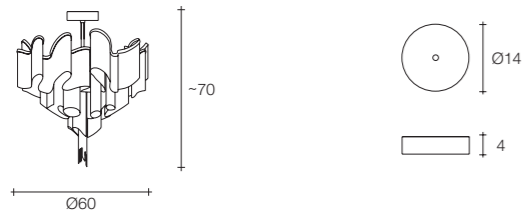

Stream ceiling light

Body

Canopy

Diffuser	Canopy	Cord	Source	Max power	Dimming	Code	Price €
Nickel plated	Nickel plated	-	G9 Led dimm. + GU10 Led dimm.	8 x 3,5W + 5W	all systems	ØJ7ØL E7 C8.	CE ENEC 11.150
Black nickel plated	Black nickel plated	-	G9 Led dimm. + GU10 Led dimm.	8 x 3,5W + 5W	all systems	ØJ7ØL E9 C8.	CE ENEC 12.350
Gold plated	Gold plated	-	G9 Led dimm. + GU10 Led dimm.	8 x 3,5W + 5W	all systems	ØJ7ØL L6 C8.	CE ENEC 13.550

G9 Led and GU10 Led light bulbs are not included
Not adjustable on site

17 | 30 83x78x95 cm