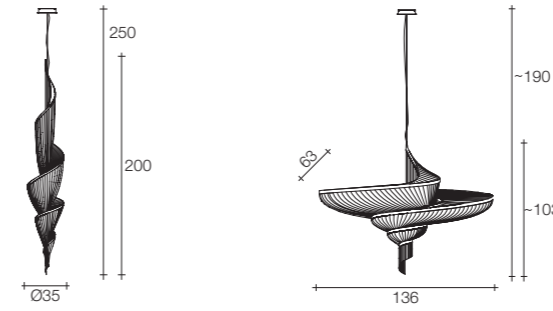

Chandelier

Bespoke

Bespoke options available on request | for further information, please feel free to contact our customer service