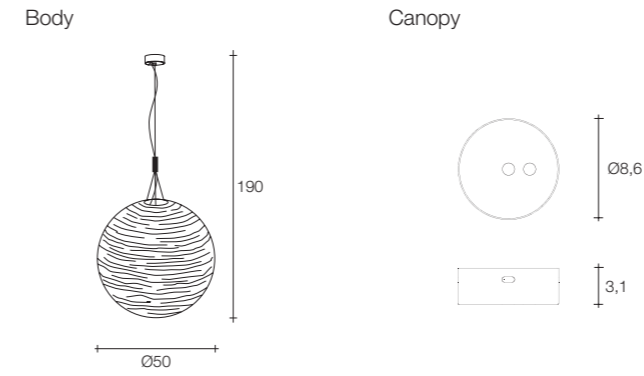

Magdalena small pendant light

Diffuser	Canopy	Cord	Source	Max power	Dimming	Code	Price €
White	White	red fabric + steel cable	E27 Led dimmable	15W	all systems	ØM61S E8 C8.	1.215
Semipolished nickel plated	Semipolished nickel plated	red fabric + steel cable	E27 Led dimmable	15W	all systems	ØM61S G8 C8.	1.480
Gold leaf	Gold leaf	black fabric + steel cable	E27 Led dimmable	15W	all systems	ØM61S H5 C8.	1.765

E27 Led light bulbs are not included
On site minimum adjustable overall height 90 cm

6 | 12,5 60x60x60 cm