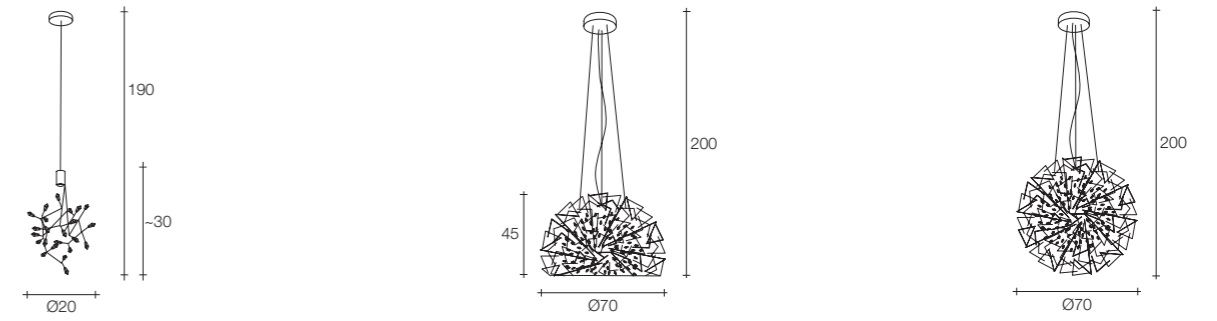

Pendant

Bespoke

Bespoke options available on request | for further information, please feel free to contact our customer service