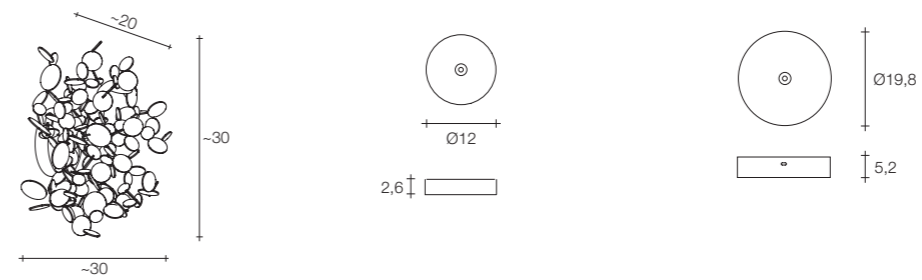

On site minimum adjustable overall height 175 cm

kg 36 | kg 108 | 85x85x195 cm

Argent wall sconce

Body

Canopy

Canopy for DALI

Diffuser	Canopy	Cord	Source	Max power	Dimming	Code	Price €
Stainless steel	Nickel plated	clear	G4 Halogen	3 x 20W	IGBT TRIAC	ØN97A E7 C8.	CE ENEC 920
			G4 Led	3 x 2W	no	ØN97A E7 C8.L	CE ENEC CB 920
			G4 Led dimmable or G4 Halogen	3 x 2W or 3 x 20W	DALI	ØN97A E7 C8.D	CE ENEC 1.050
Gold plated	Gold plated	clear	G4 Halogen	3 x 20W	IGBT TRIAC	ØN97A L6 C8.	CE ENEC 1.485
			G4 Led	3 x 2W	no	ØN97A L6 C8.L	CE ENEC CB 1.485
			G4 Led dimmable or G4 Halogen	3 x 2W or 3 x 20W	DALI	ØN97A L6 C8.D	CE ENEC 1.605
Rose gold plated	Rose gold plated	clear	G4 Halogen	3 x 20W	IGBT TRIAC	ØN97A N4 C8.	CE ENEC 1.485