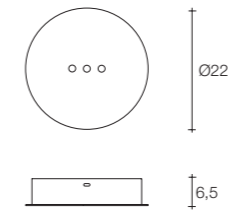

G4 Led and G4 Halogen light bulbs are not included
On site minimum adjustable overall height 40 cm

Etoile chandelier

Body

Canopy

Diffuser	Canopy	Cord	Source	Max power	Dimming	Code	Price €
			G4 Halogen	8 x 10W or 8 x 20W	IGBT TRIAC	ØP01S E7 C8.	5.360
Nickel plated	Nickel plated	clear cord + steel cable	G4 Led dimmable	16 x 1,2W	1-10V PWM	ØP01S E7 C8.L	5.360
			G4 Led dimmable	16 x 1,2W	100kΩ 0/1-10V PUSH DALI	ØP01S E7 C8.LD	5.490