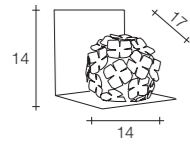

Orten'zia wall sconce

Body

Diffuser	Canopy	Cord	Source	Max power	Dimming	Code	Price €
Nickel plated	Nickel plated	-	G9 Led dimmable	3,5W	all systems	ØM56A E7 C8.	465
Gold plated	Gold plated	-	G9 Led dimmable	3,5W	all systems	ØM56A L6 C8.	555

G9 Led light bulbs are not included

1,5 | 2 20x20x20 cm