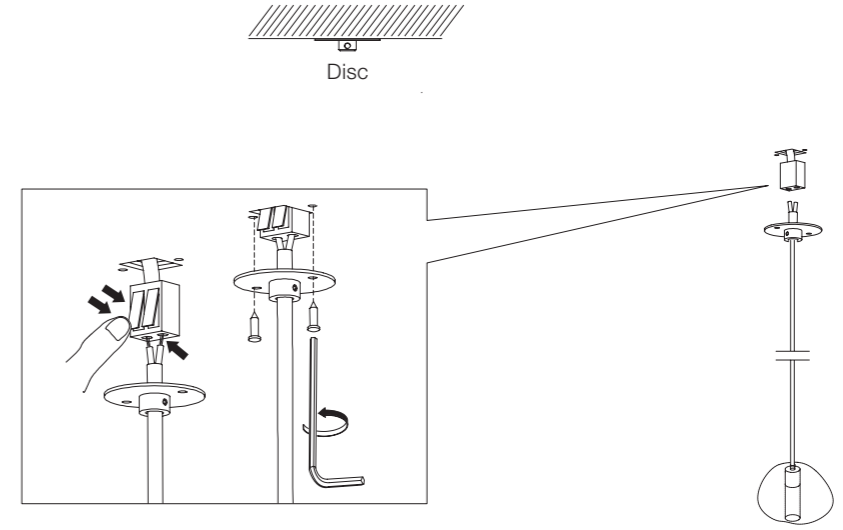

R7s Halogen light bulbs are not included

 1 |  1,4  32x24x17 cm

Canopy types |

Standard

Radial

Flush

Disc

Glasses&Components