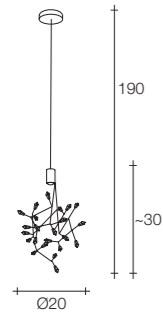

Core pendant light

Body