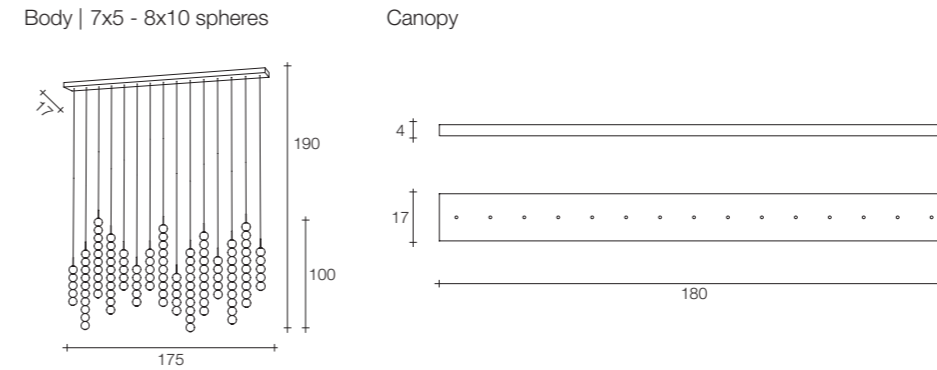

Abacus large linear multi light pendant

Diffuser	Canopy	Cord	Source	Max power	Dimming	Code	Price €
Brass | white glass	White	champagne fabric	Integrated led	7 x 3,6W 8 x 7,2W 12420 lm 3000K	0-10V PWM	ØV15S E8 B.R 4D	11.000
			Integrated led	7 x 3,6W 8 x 7,2W 12420 lm 3000K	100kΩ 0/1-10V PUSH DALI	ØV15S E8 B.R 4D D	11.250
Brass | white glass	Painted brass	champagne fabric	Integrated led	7 x 3,6W 8 x 7,2W 12420 lm 3000K	0-10V PWM	ØV15S P4 B.R 4D	11.250
			Integrated led	7 x 3,6W 8 x 7,2W 12420 lm 3000K	100kΩ 0/1-10V PUSH DALI	ØV15S P4 B.R 4D D	11.460

On site minimum adjustable overall height 110 cm

32 | 1x 13
 1x 22,6 1x 115x95x75 cm
 1x 191x46x46 cm