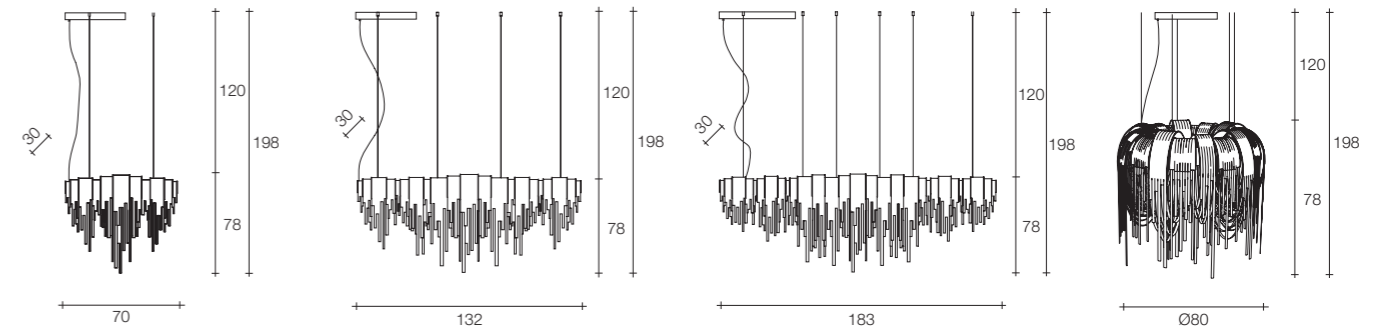

Chandelier

Bespoke

Bespoke options available on request | for further information, please feel free to contact our customer service