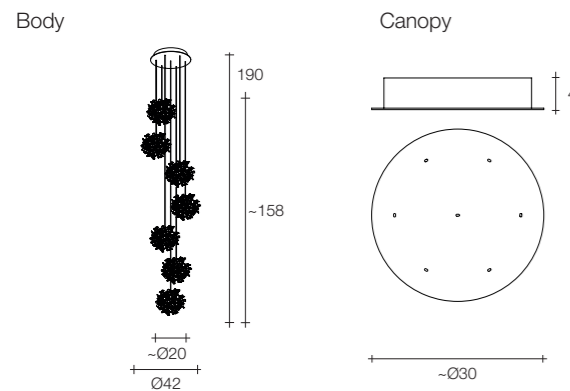

Argent mon bijou 7 multi light pendant

Diffuser	Canopy	Cord	Source	Max power	Dimming	Code	Price €
Stainless steel						ØS07S E8 H9.T	3.450
Gold plated | PVD coating	White	clear	integrated led	10,5W 1218 lm 3000K - 500mA	IGBT / TRIAC	ØS07S E8 A5.T	5.935
Rose gold plated | PVD coating						ØS07S E8 A6.T	5.935
Champagne plated | PVD coating						ØS07S E8 A7.T	5.935

On site minimum adjustable overall height 180 cm

Argent mon bijou portable table lamp

Finish	Material	Light source	Max power	Dimming	Autonomy	Code	Price €
Stainless steel						ØN88B E7 C8H	325
Gold plated | PVD coating	stainless steel	replaceable integrated led 3000K	1,4W 210 lm	integrated 4 steps dimmer	min 5.5h max 36h	ØN88B A5 C8H	490
Rose gold plated | PVD coating						ØN88B A6 C8H	490
Champagne plated | PVD coating						ØN88B A7 C8H	490

USB-A to USB-C 1m cable and battery included.
Gift box included.

CE | Kg 1 | Kg 1,5 | 36x31x30 cm

Argent mon bijou wall sconce

Diffuser	Canopy	Source	Max power	Dimming	Code	Price €
Stainless steel	Stainless steel				ØS01A E8 H9.T	495
Gold plated | PVD coating	Gold plated	integrated led	2,1W 237 lm 3000K - 700mA	0/1-10V / PUSH	ØS01A E8 A5.T	850
Rose gold plated | PVD coating	Rose gold				ØS01A E8 A6.T	850
Champagne plated | PVD coating	Champagne plated				ØS01A E8 A7.T	850