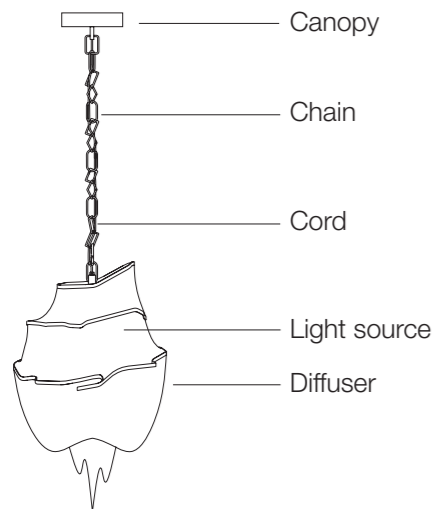

Additional information

*For information about canopy types see page 214

Materials

Brass chains and metal structure plated

Legend

Finishes

Diffuser

-  Nickel plated
-  Black nickel plated
-  Brushed bronze
-  Gold plated
-  Champagne plated
-  Brushed champagne plated