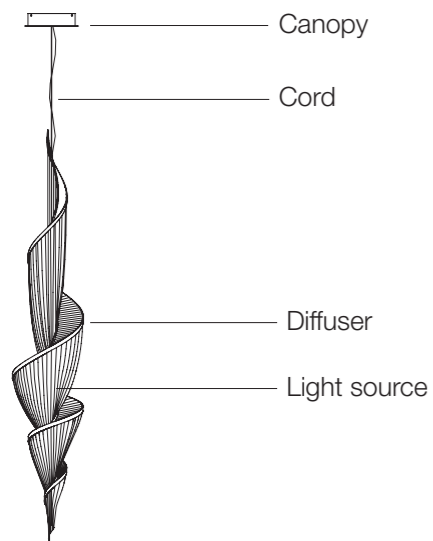

Legend

Finishes

Diffuser

Nickel plated

Black nickel plated

Brushed bronze

Gold plated

Canopy

Nickel plated

Black nickel plated

Brushed bronze

Gold plated