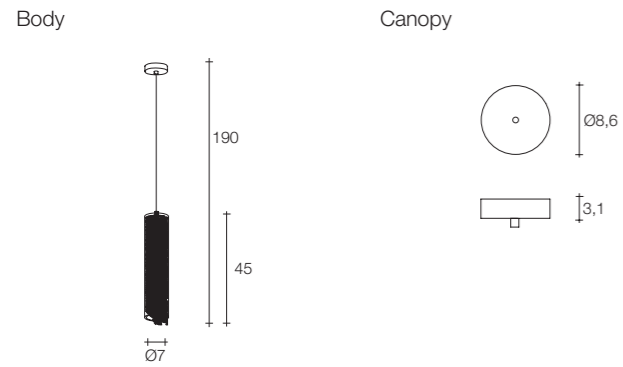

Frame small cylinder pendant light

Diffuser	Canopy	Cord	Source	Max power	Dimming	Code	Price €
White | clear glass	White	clear	E14 Led	4W	all systems	ØQØ1S E8 A9.	CE ENEC 620
Silver plated | clear glass	Silver plated	clear	E14 Led	4W	all systems	ØQØ1S G7 A9.	CE ENEC 655
Gold plated | clear glass	Gold plated	clear	E14 Led	4W	all systems	ØQØ1S L6 A9.	CE ENEC 655

E14 Led light bulbs are not included
On site minimum adjustable overall height 95 cm

1,2 | 2,5 65x27x24,5 cm