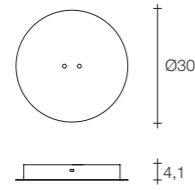

Diffuser	Canopy	Cord	Source	Max power	Dimming	Code	Price €
Nickel plated	Nickel plated	clear cord + steel cable	Integrated led	12 x 2,1W 2328 lm 3000K	0/1-10V PUSH DALI	ØG91S E7 C8.	CE ENEC 17.500
			Integrated led	12 x 2,1W 2064 lm 2700K	0/1-10V PUSH DALI	ØG91S E7 C8.W	CE ENEC 17.500
Black nickel plated	Black nickel plated	clear cord + steel cable	Integrated led	12 x 2,1W 2328 lm 3000K	0/1-10V PUSH DALI	ØG91S E9 C8.	CE ENEC 19.500
			Integrated led	12 x 2,1W 2064 lm 2700K	0/1-10V PUSH DALI	ØG91S E9 C8.W	CE ENEC 19.500
Brushed bronze	Brushed bronze	clear cord + steel cable	Integrated led	12 x 2,1W 2328 lm 3000K	0/1-10V PUSH DALI	ØG91S F7 C8.	CE ENEC 20.850
			Integrated led	12 x 2,1W 2064 lm 2700K	0/1-10V PUSH DALI	ØG91S F7 C8.W	CE ENEC 20.850
Gold plated	Gold plated	clear cord + steel cable	Integrated led	12 x 2,1W 2328 lm 3000K	0/1-10V PUSH DALI	ØG91S L6 C8.	CE ENEC 21.950
			Integrated led	12 x 2,1W 2064 lm 2700K	0/1-10V PUSH DALI	ØG91S L6 C8.W	CE ENEC 21.950

On site minimum adjustable overall height 215 cm

14,5 kg | 55 kg | 196x50x71 cm