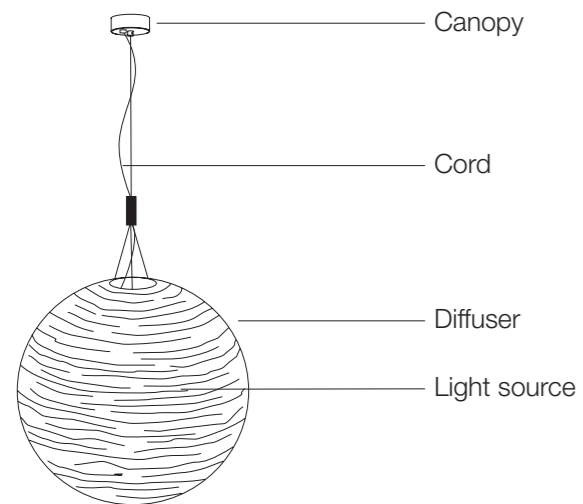

Legend

Finishes

Diffuser available in

- White
- Semipolished nickel plated
- Gold leaf

Canopy available in

- White
- Semipolished nickel plated
- Gold leaf