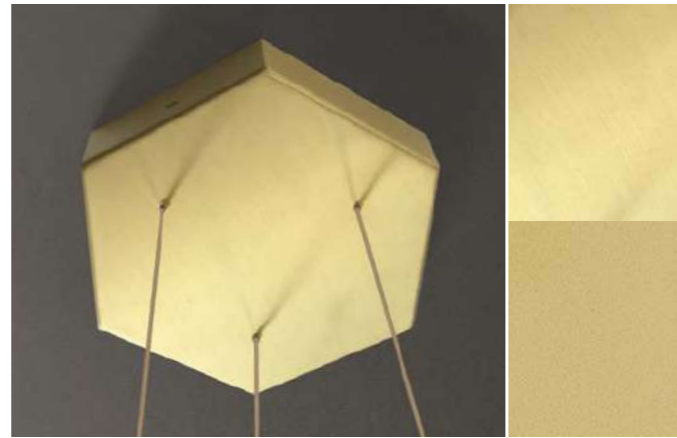

Materials

Brass and white glass

Legend

Finishes

Diffuser

Brass | white glass

Canopy

White