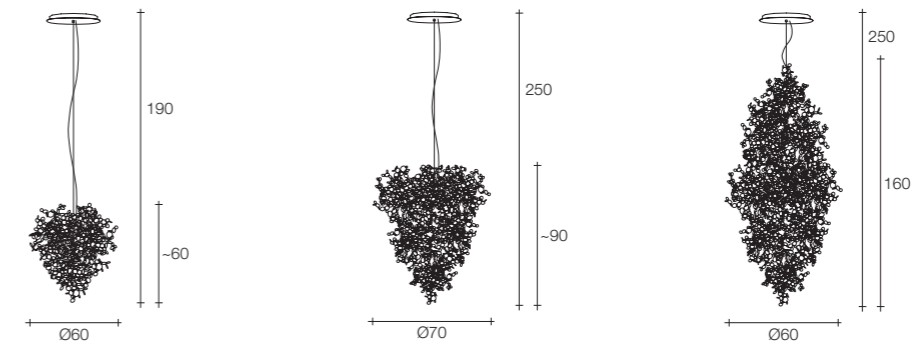

Chandelier

Wall sconce

Ceiling light

Table lamp