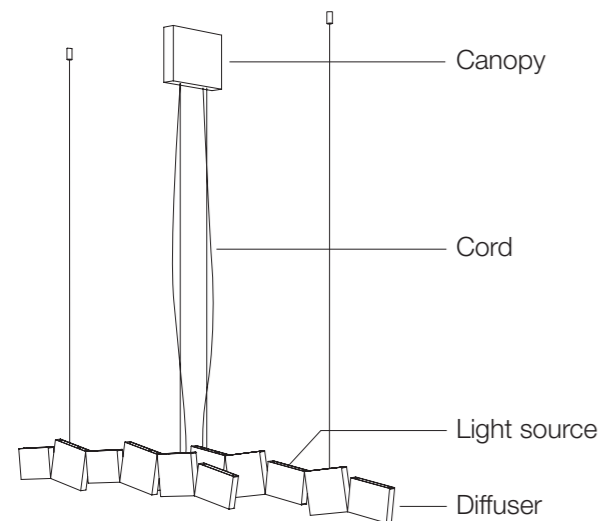

On site minimum adjustable overall height 110 cm

17 |
 27 |
 91x91x102 cm

Materials

Raw metal and brass

Legend

Finishes

Diffuser

-  Nickel plated
-  Gold plated
-  Matte walnut