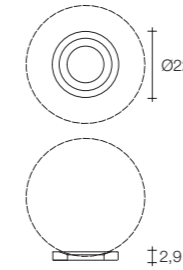

Orten'zia large table | floor

Body

Base

Diffuser	Base	Cord	Source	Max power	Dimming	Code	Price €
Nickel plated	Clear	red fabric	E27 Led dimmable	15W	integrated dimmer	ØM49P E7 C8.	CE ENEC 3.960
Gold plated	Clear	black fabric	E27 Led dimmable	15W	integrated dimmer	ØM49P L6 C8.	CE ENEC 4.970

E27 Led light bulbs are not included

11 | 21 | 83x78x95 cm