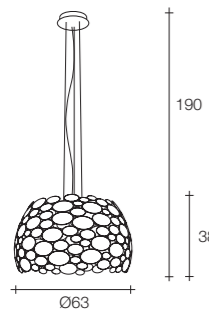

Anish large pendant light

Body