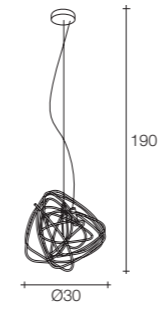

Pendant

Chandelier