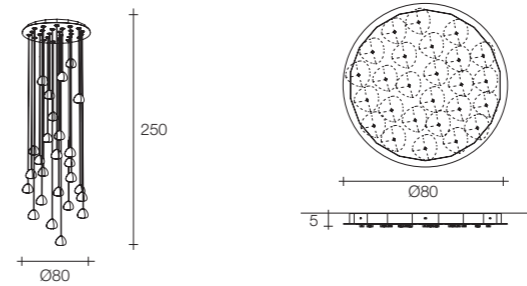

Quick system included (for further information see page 216-217)
G4 Led and G4 Halogen light bulbs are not included
On site minimum adjustable overall height 30 cm

60 | 67 90x90x30 cm

Mizu 26 round multi light pendant

Body | 26 crystals

Canopy

Diffuser	Canopy	Cord	Source	Max power	Dimming	Code	Price €
Clear crystal	White	Clear	G4 Led dimmable or G4 Halogen	26 x 2W or 26 x 10W	IGBT	ØR26S E8 A9 .T	13.250
			G4 Led dimmable	26 x 2W	1-10V PWM	ØR26S E8 A9 .TL	13.250
			G4 Led dimmable or G4 Halogen	26 x 2W or 26 x 10W	DALI	ØR26S E8 A9 .TD	13.750
			Integrated led	26 x 1,5W 3796 lm 3000K	0/1-10V PUSH DALI	ØR26S E8 A9 .TE	14.050
Champagne crystal	White	Clear	Integrated led	26 x 1,5W 3554 lm 2700K	0/1-10V PUSH DALI	ØR26S E8 A9 .TEW	14.050
			G4 Led dimmable or G4 Halogen	26 x 2W or 26 x 10W	IGBT	ØR26S E8 H1 .T	13.600
			G4 Led dimmable	26 x 2W	1-10V PWM	ØR26S E8 H1 .TL	13.600
			G4 Led dimmable or G4 Halogen	26 x 2W or 26 x 10W	DALI	ØR26S E8 H1 .TD	14.050
Cognac crystal	White	Clear	Integrated led	26 x 1,5W 3796 lm 3000K	0/1-10V PUSH DALI	ØR26S E8 H1 .TE	14.400
			Integrated led	26 x 1,5W 3554 lm 2700K	0/1-10V PUSH DALI	ØR26S E8 H1 .TEW	14.400
			G4 Led dimmable or G4 Halogen	26 x 2W or 26 x 10W	IGBT	ØR26S E8 H4 .T	13.600
			G4 Led dimmable	26 x 2W	1-10V PWM	ØR26S E8 H4 .TL	13.600
Cognac crystal	White	Clear	G4 Led dimmable or G4 Halogen	26 x 2W or 26 x 10W	DALI	ØR26S E8 H4 .TD	14.050
			Integrated led	26 x 1,5W 3796 lm 3000K	0/1-10V PUSH DALI	ØR26S E8 H4 .TE	14.400
			Integrated led	26 x 1,5W 3554 lm 2700K	0/1-10V PUSH DALI	ØR26S E8 H4 .TEW	14.400
Silver dust crystal	White	Clear	G4 Led dimmable or G4 Halogen	26 x 2W or 26 x 10W	IGBT	ØR26S E8 F4 .T	15.000
			G4 Led dimmable	26 x 2W	1-10V PWM	ØR26S E8 F4 .TL	15.000