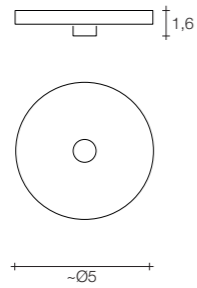

Disc

Diffuser	Canopy	Cord	Source	Max power	Dimming	Code	Price €
Matte nickel	White	grey fabric	integrated led	2,1W 237 lm 3000K - 700mA	see power supply options	ØWØ11S E8 B5.KK	445
Matte black nickel	White	grey fabric	integrated led	2,1W 237 lm 3000K - 700mA	see power supply options	ØWØ11S E8 B6.KK	445

Power supply options

INTEGRATED LED 3000K

Dimming	Code	Price €
IGBT / TRIAC	R1630000	26 (net)
1-10V / PUSH	R1110000	48 (net)
0/1-10V / PUSH / DALI	R1070000	88 (net)