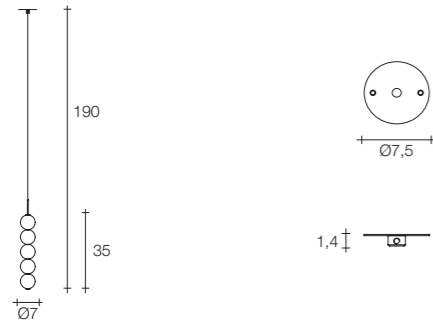

Disc

DRIVER NOT INCLUDED

Diffuser	Disc	Cord	Source	Max power	Dimming	Code	Price €
Brass white glass	White	champagne fabric	Integrated led	3,6W 540 lm 3000K	see power supply options	ØVØ1S E8 B.15 KK	575

On site minimum adjustable overall height 45 cm