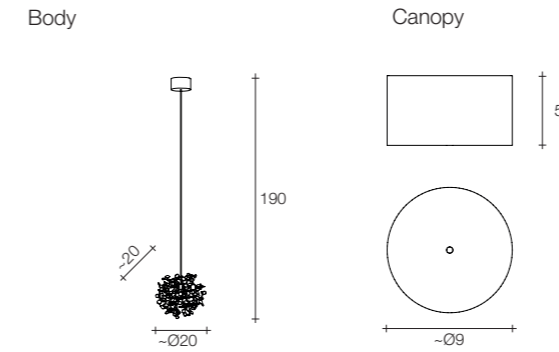

Argent mon bijou pendant light

Diffuser	Canopy	Cord	Source	Max power	Dimming	Code	Price €
Stainless steel						ØS01S E8 H9.T	495
Gold plated | PVD coating	White	clear	integrated led	1,5W 174 lm 3000K - 500mA	IGBT / TRIAC	CC ØS01S E8 A5.T	850
Rose gold plated | PVD coating						BE ØS01S E8 A6.T	850
Champagne plated | PVD coating						ØS01S E8 A7.T	850

On site minimum adjustable overall height 45 cm