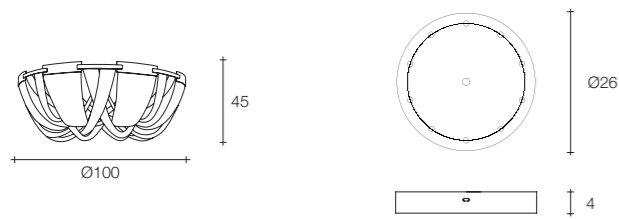

Soscik medium ceiling light

Body

Canopy

Diffuser	Canopy	Cord	Source	Max power	Dimming	Code	Price €
Nickel plated | Brushed nickel plated	Nickel plated	-	G9 Led dimmable	10 x 3,5W	all systems	ØG61L H4 C8.	CE ENEC 12.600
Brushed bronze	Brushed bronze	-	G9 Led dimmable	10 x 3,5W	all systems	ØG61L F7 C8.	CE ENEC 15.550
Gold plated | Brushed gold plated	Gold plated	-	G9 Led dimmable	10 x 3,5W	all systems	ØG61L L8 C8.	CE ENEC 16.150
Champagne plated | Brushed champagne	Champagne plated	-	G9 Led dimmable	10 x 3,5W	all systems	ØG61L N1 C8.	CE ENEC 16.150

G9 Led light bulbs are not included

36 | 75 115x115x66 cm