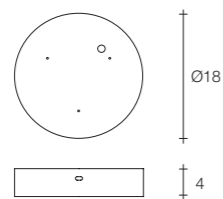

On site minimum adjustable overall height 50 cm

Core dome pendant light

Body

Canopy

Diffuser	Canopy	Cord	Source	Max power	Dimming	Code	Price €
Nickel plated clear glass	Nickel plated	clear cord + steel cable	Integrated COB Led	18W 1640 lm CRI 90 3000K	1-10V PUSH	ØP21S E7 A9.	6.250
			Integrated COB Led	18W 1570 lm CRI 90 2700K	1-10V PUSH	ØP21S E7 A9.W	6.250
			Integrated COB Led	18W 1640 lm CRI 90 3000K	DALI	ØP21S E7 A9.D	6.510