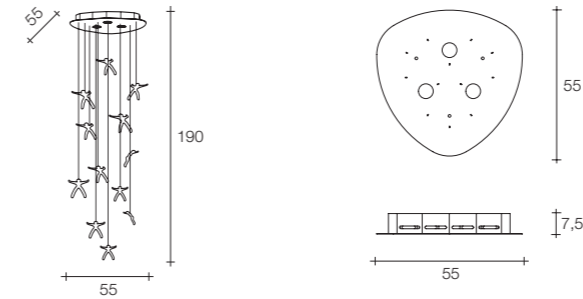

Angel Falls single pendant

Diffuser	Disc	Cord	Source	Max power	Dimming	Code	Price €
Clear crystal	-	air craft nylon cable	-	-	-	ØQ10E Z8 A9O	CE ENEC 225

On site minimum adjustable overall height 30 cm

0,2 | 0,7 32x24x17 cm

GU10 light bulbs are not included
On site minimum adjustable overall height 125 cm

4,1 | 1x 4
1x 3 1x 50x50x25 cm
1x 50x50x25 cm

Angel Falls 12 pendants

Body | 12 angels

Canopy

Diffuser	Canopy	Cord	Source	Max power	Dimming	Code	Price €
Clear crystal	Brushed nickel	air craft nylon cable	GU10 Led dimmable	3 x 5W	all systems	ØQ12S H4 A9.	CE ENEC 4.340