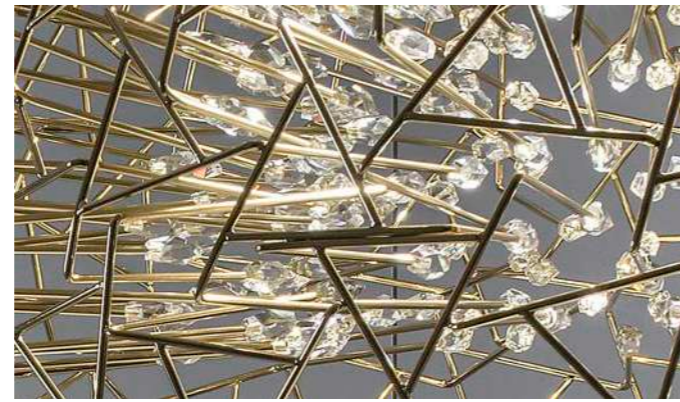

Materials

Brass and glass