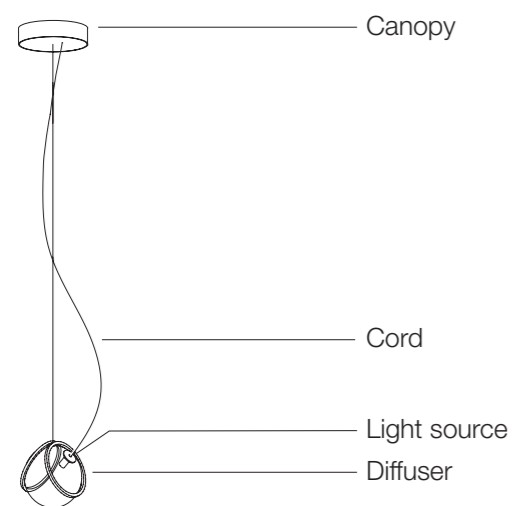

Materials

Brass and Glass

Finishes

Diffuser

Raw brass | clear glass

Polished brass | satin white glass

Canopy

White

Legend

Pendants

3 Light pendant