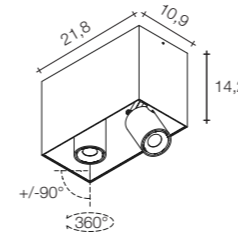

Dragon ceiling mounted light source

Diffuser	Source	Max power	Dimming	Code	Price €
White	integrated led	2 x 10W 2 x 930 lm 3000K	no	SWX12139S	555 (net)