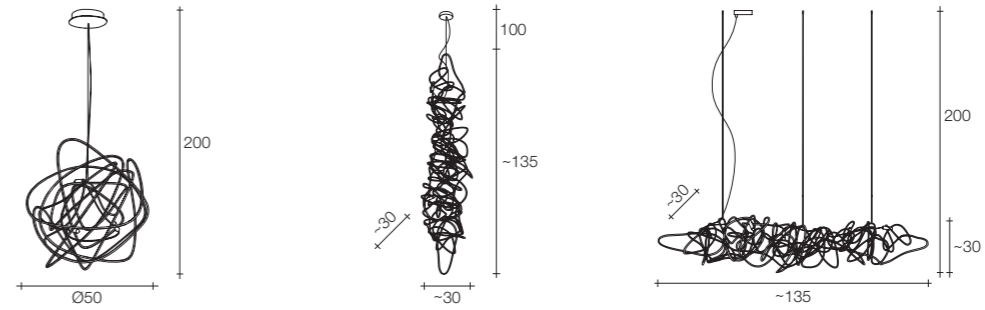

Pendant

Chandelier

Floor lamp

Table lamp

Wall sconce

Bespoke

Bespoke options available on request | for further information, please feel free to contact our customer service