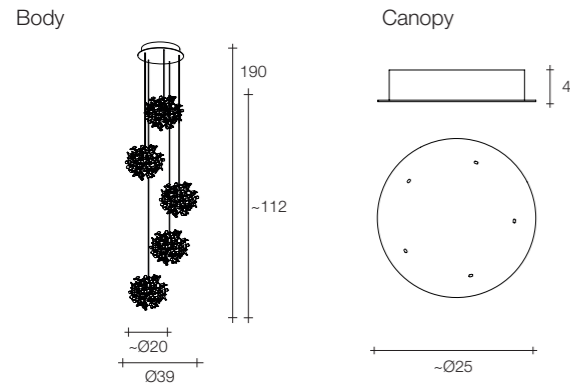

Argent mon bijou 5 light pendant

Diffuser	Canopy	Cord	Source	Max power	Dimming	Code	Price €
Stainless steel						ØS05S E8 H9.T	2.450
Gold plated | PVD coating	White	clear	integrated led	7,5W 870 lm 3000K - 500mA	IGBT / TRIAC	ØS05S E8 A5.T	4.215
Rose gold plated | PVD coating						ØS05S E8 A6.T	4.215
Champagne plated | PVD coating						ØS05S E8 A7.T	4.215

On site minimum adjustable overall height 145 cm