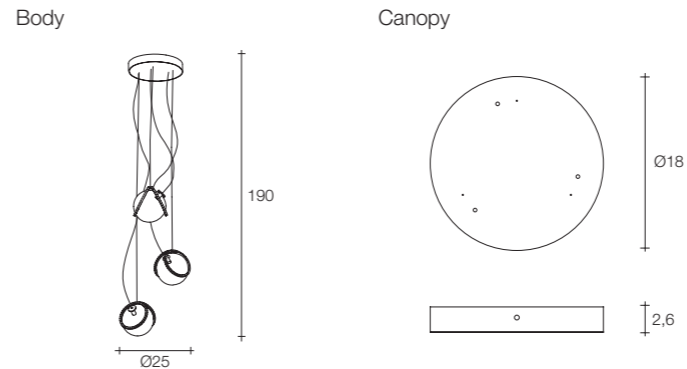

Pug 3 light pendant

Diffuser	Canopy	Cord	Source	Max power	Dimming	Code	Price €
Raw brass | clear glass	White	clear cord + steel cable	G4 Led dimmable	3 x 1,5W	IGBT	ØUØ3S P1 A9.	1.265
			G4 Led dimmable	3 x 1,5W	DALI	ØUØ3S P1 A9.D	1.400
Polished brass | satin white glass	White	clear cord + steel cable	G4 Led dimmable	3 x 1,5W	IGBT	ØUØ3S N5 A3.	1.400
			G4 Led dimmable	3 x 1,5W	DALI	ØUØ3S N5 A3.D	1.530

G4 Led light bulbs are not included
On site minimum adjustable overall height 30 cm
On request it is available the CB version dimmable 1-10V/PWM.

2 kg | 3,2 kg 30x30x30 cm

Light bulb

Source	Max power	Code	Price €
G4 12V Led dimmable	1,5W 3000K	J132ØØØØ	15 (net)