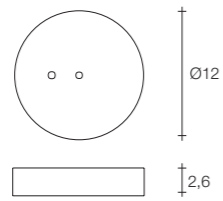

G4 Led light bulbs are not included

1,2 | 2 | 36x31x30 cm

Light bulb

Source	Max power	Code	Price €
G4 12V Led dimmable	2W 2700K	J15300000	15 (net)

Doodle wall sconce

Body

Canopy

Canopy for DALI