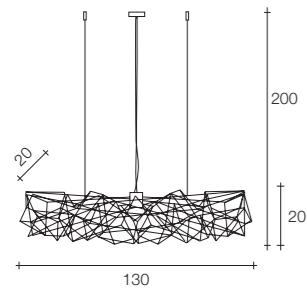

Etoile linear chandelier

Body

Canopy