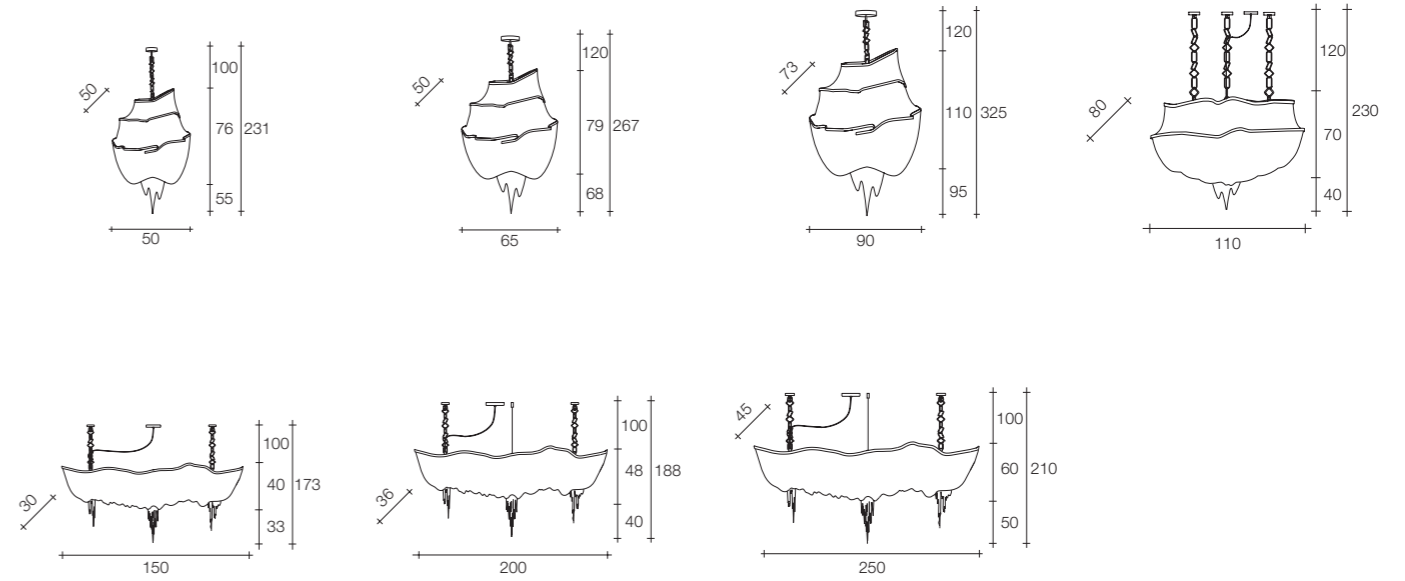

Chandelier