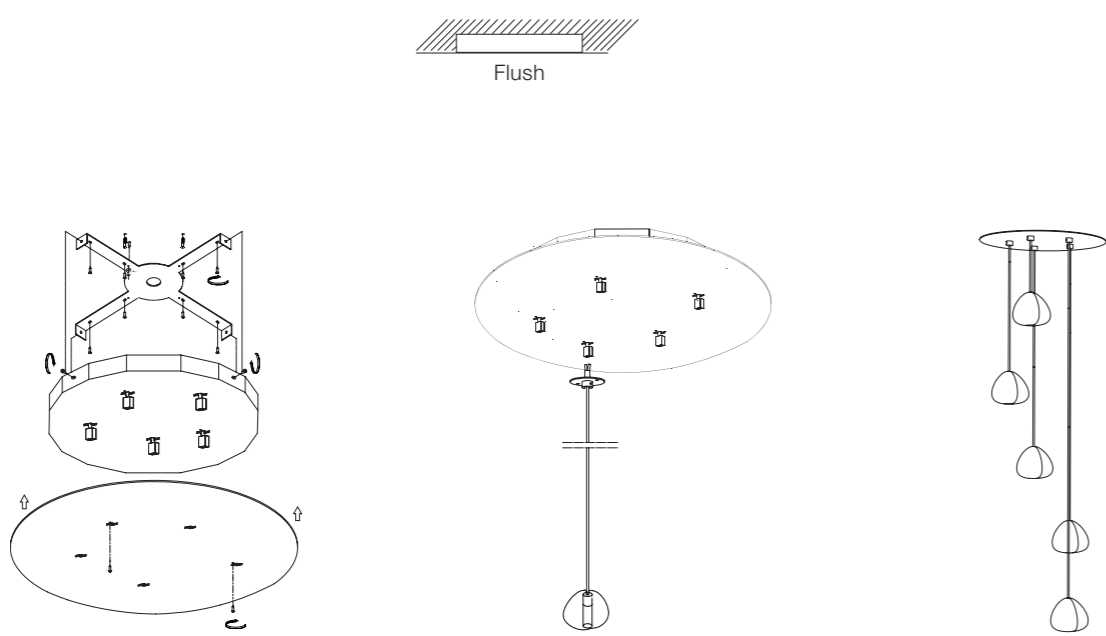

R7s Halogen light bulbs are not included

 1 |  1,4  32x24x17 cm

Canopy types |

Standard

Radial

Flush

Disc

Glasses&Components