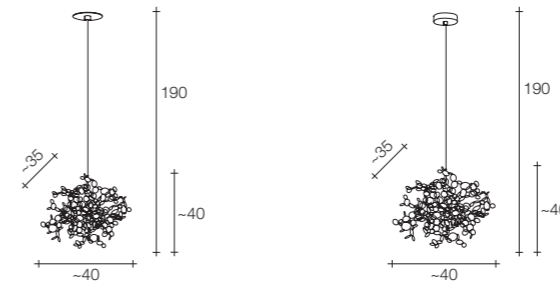

Material

Stainless Steel

Finishes

Diffuser

- Stainless steel
- Gold plated
- Rose gold plated
- Champagne plated

Canopy

- Nickel plated
- Gold plated
- Rose gold plated
- Champagne plated
- White

Legend

Pendants

Multi light pendant

Chandelier

Wall sconce

Ceiling light

Table lamp