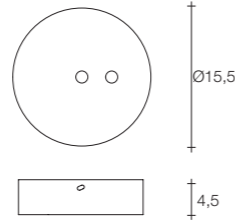

Canopy for DALI

Diffuser	Canopy	Cord	Source	Max power	Dimming	Code	Price €
Nickel plated	Nickel plated	clear cord + steel cable	G4 Led	2W	no	ØJ8ØS E7 C8.L CE ENE CB	510
			G4 Led dimmable	2W	100kΩ 0/1-10V PUSH DALI	ØJ8ØS E7 C8.D CE ENE	640
Black nickel plated	Black nickel plated	clear cord + steel cable	G4 Led	2W	no	ØJ8ØS E9 C8.L CE ENE CB	540
			G4 Led dimmable	2W	100kΩ 0/1-10V PUSH DALI	ØJ8ØS E9 C8.D CE ENE	670
Gold plated	Gold plated	clear cord + steel cable	G4 Led	2W	no	ØJ8ØS L6 C8.L CE ENE CB	565
			G4 Led dimmable	2W	100kΩ 0/1-10V PUSH DALI	ØJ8ØS L6 C8.D CE ENE	695
Copper (may age naturally)	Copper (may age naturally)	clear cord + steel cable	G4 Led	2W	no	ØJ8ØS L5 C8.L CE ENE CB	565
			G4 Led dimmable	2W	100kΩ 0/1-10V PUSH DALI	ØJ8ØS L5 C8.D CE ENE	695

G4 Led light bulbs are not included
On site minimum adjustable overall height 45 cm

1,4 | 2,4 36x31x30 cm

Light bulb

Source	Max power	Code	Price €
G4 12V Led dimmable	2W 2700K	J1530000	15 (net)