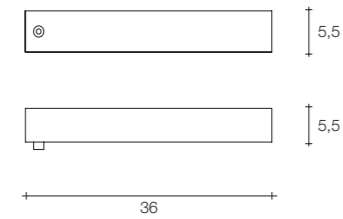

On site minimum adjustable overall height 50 cm

7,2 | 14,8 | 192x46x22 cm

I Lucci Argentati large linear chandelier

Body

Canopy

Canopy for DALI

Diffuser	Canopy	Cord	Source	Max power	Dimming	Code	Price €
White polished	White polished	clear cord + steel cable	integrated led	10 x 4,5W 6617 lm CRI 90 3000K	0-10V PWM	ØN81S M2 C8.L	6.360
			integrated led	6000 lm CRI 90 2700K	0-10V PWM	ØN81S M2 C8.LW	6.360
			integrated led	10 x 4,5W 6617 lm CRI 90 3000K	PUSH DALI	ØN81S M2 C8.LD	6.480
			integrated led	6000 lm CRI 90 2700K	PUSH DALI	ØN81S M2 C8.LWD	6.480
Brushed nickel plated	Brushed nickel plated	clear cord + steel cable	integrated led	10 x 4,5W 6617 lm CRI 90 3000K	0-10V PWM	ØN81S H4 C8.L	6.870
			integrated led	6000 lm CRI 90 2700K	0-10V PWM	ØN81S H4 C8.LW	6.870
			integrated led	10 x 4,5W 6617 lm CRI 90 3000K	PUSH DALI	ØN81S H4 C8.LD	6.990
			integrated led	6000 lm CRI 90 2700K	PUSH DALI	ØN81S H4 C8.LWD	6.990
Brushed gold plated	Brushed gold plated	clear cord + steel cable	integrated led	10 x 4,5W 6617 lm CRI 90 3000K	0-10V PWM	ØN81S L9 C8.L	8.930
			integrated led	6000 lm CRI 90 2700K	0-10V PWM	ØN81S L9 C8.LW	8.930
			integrated led	10 x 4,5W 6617 lm CRI 90 3000K	PUSH DALI	ØN81S L9 C8.LD	9.050
			integrated led	6000 lm CRI 90 2700K	PUSH DALI	ØN81S L9 C8.LWD	9.050