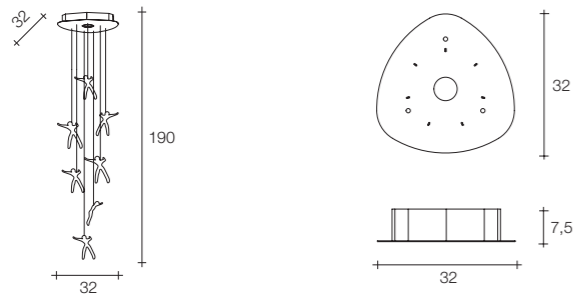

Angel Falls 7 pendants

Body | 7 angels

Canopy

Diffuser	Canopy	Cord	Source	Max power	Dimming	Code	Price €
Clear crystal	Brushed nickel	air craft nylon cable	GU10 Led dimmable	5W	all systems	ØQ07S H4 A9.	CE ENEC 2.535

GU10 light bulbs are not included
On site minimum adjustable overall height 125 cm

4,1 | 1x 4
1x 3 1x 50x50x25 cm
1x 50x50x25 cm