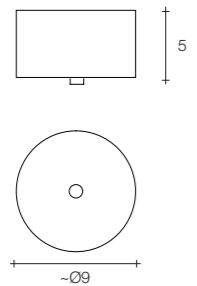

Canopy

Diffuser	Canopy	Cord	Source	Max power	Dimming	Code	Price €
Matte nickel	White	grey fabric	integrated led	2,1W 237 lm 3000K - 700mA	see power supply options	ØWØ13S E8 B5.T	895
Matte black nickel	White	grey fabric	integrated led	2,1W 237 lm 3000K - 700mA	see power supply options	ØWØ13S E8 B6.T	895