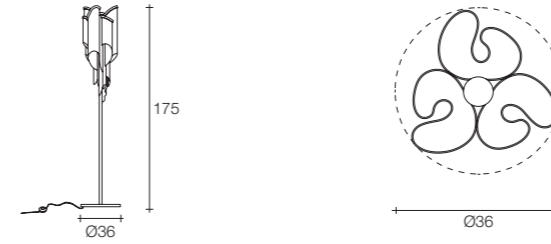

Stream floor lamp

Body

Base

Diffuser	Base	Cord	Source	Max power	Dimming	Code	Price €
Nickel plated	Nickel plated	black	E14 Led dimmable	6 x 6W	integrated dimmer	ØJ65P E7 C8.	CE ENEC 5.050
Black nickel plated	Black nickel plated	black	E14 Led dimmable	6 x 6W	integrated dimmer	ØJ65P E9 C8.	CE ENEC 5.550
Gold plated	Gold plated	black	E14 Led dimmable	6 x 6W	integrated dimmer	ØJ65P L6 C8.	CE ENEC 6.320

E14 Led light bulbs are not included

16,5 | 23,5 191x46x46 cm