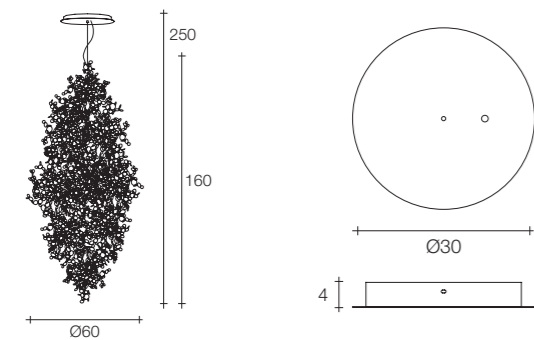

On site minimum adjustable overall height 80 cm

11 | 26 | 83x78x95 cm

Argent medium chandelier

Body

Canopy

Diffuser	Canopy	Cord	Source	Max power	Dimming	Code	Price €
Stainless steel	Nickel plated	clear cord + steel cable	Integrated led	12 x 2,1W Led 3396 lm 3000K	0/1-10V PUSH DALI	ØN93S E7 C8.	CE ENEC 7.600
			Integrated led	12 x 2,1W LED 3036 lm 2700K	0/1-10V PUSH DALI	ØN93S E7 C8.W	CE ENEC 7.600
Gold plated	White	clear cord + steel cable	Integrated led	12 x 2,1W LED 3396 lm 3000K	0/1-10V PUSH DALI	ØN93S L6 C8.	CE ENEC 11.450
			Integrated led	12 x 2,1W LED 3036 lm 2700K	0/1-10V PUSH DALI	ØN93S L6 C8.W	CE ENEC 11.450
Rose gold plated	White	clear cord + steel cable	Integrated led	12 x 2,1W LED 3396 lm 3000K	0/1-10V PUSH DALI	ØN93S N4 C8.	CE ENEC 11.450
			Integrated led	12 x 2,1W LED 3036 lm 2700K	0/1-10V PUSH DALI	ØN93S N4 C8.W	CE ENEC 11.450
Champagne plated	White	clear cord + steel cable	Integrated led	12 x 2,1W LED 3396 lm 3000K	0/1-10V PUSH DALI	ØN93S N1 C8.	CE ENEC 11.450
			Integrated led	12 x 2,1W LED 3036 lm 2700K	0/1-10V PUSH DALI	ØN93S N1 C8.W	CE ENEC 11.450

On site minimum adjustable overall height 110 cm

kg 20 | kg 66 | 82x86x146 cm

Argent large chandelier

Body

Canopy

Diffuser	Canopy	Cord	Source	Max power	Dimming	Code	Price €
Stainless steel	Nickel plated	clear cord + steel cable	Integrated led	18 x 2,1W Led 5094 lm 3000K	PUSH DALI	ØN94S E7 C8.	CE ENEC 11.450