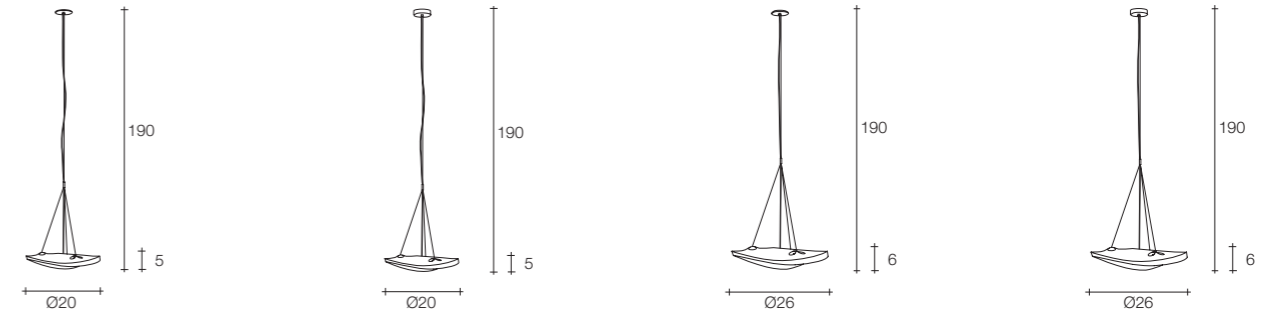

Pendants

3 Light pendant

Bespoke

Bespoke options available on request | for further information, please feel free to contact our customer service