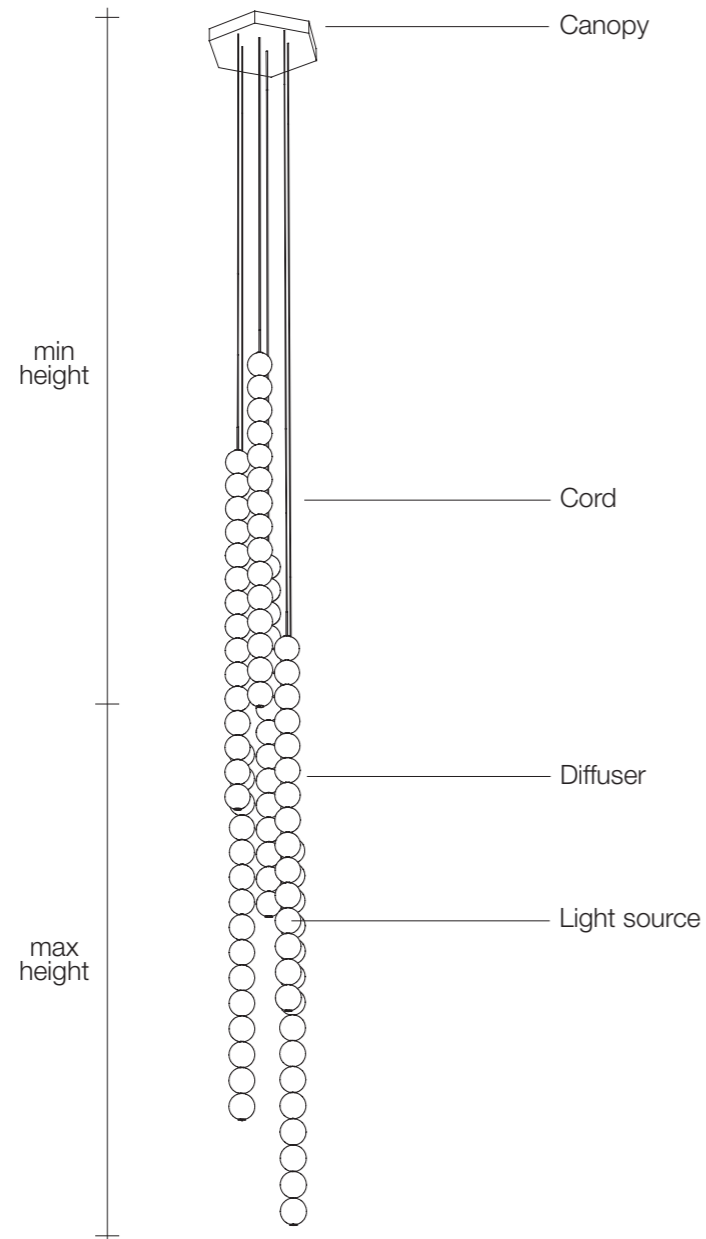

Abacus | Bespoke

Please furnish the details for your design request by utilizing the request form

For further information, please feel free to contact our customer service

Request form |

Canopy	Size	cm ☐ cm ☐ cm ☐ cm ☐	Type *	☐ With quick system ☐ Without quick system ☐ Available only with quick ☐ Disc	Finish	☐ White ☐ Satin brass ☐ Painted brass ☐ Brass ☐ Other
	Height	min _____ cm max _____ cm	Pendant Finish	☐ Brass | ☐ white glass ☐ Other		
Diffuser	Type of pendants and the number					
	Standard pendants 5 spheres ☐ Q.ty _____ 10 spheres ☐ Q.ty _____ 15 spheres ☐ Q.ty _____	Custom pendants 1 sphere ☐ Q.ty _____ 2 spheres ☐ Q.ty _____ 3 spheres ☐ Q.ty _____ 4 spheres ☐ Q.ty _____ 6 spheres ☐ Q.ty _____ 7 spheres ☐ Q.ty _____ 8 spheres ☐ Q.ty _____ 9 spheres ☐ Q.ty _____ 11 spheres ☐ Q.ty _____ 12 spheres ☐ Q.ty _____ 13 spheres ☐ Q.ty _____ 14 spheres ☐ Q.ty _____				
Light Source	Voltage	☐ 120V ☐ 230V	Type	☐ Integrated led ☐ 3000K		
			Dimming	☐ PWM ☐ 1-10V ☐ PUSH ☐ 0-10V ☐ DALI ☐ Other		

Additional information

*For information about canopy types see page 214