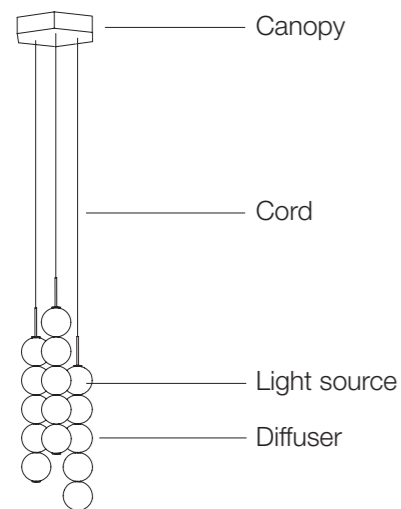

Materials

Brass and white glass

Legend

Finishes

Diffuser

Brass | white glass

Canopy

White

Satin brass

Painted brass

Brass

Pendants

Multi light pendant

Wall sconce