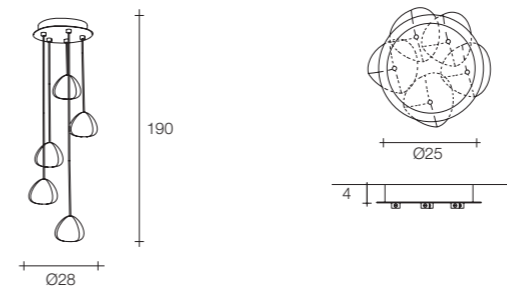

G4 Led and G4 Halogen light bulbs are not included
On site minimum adjustable overall height 50 cm

8 | 10 30x30x30 cm

Mizu 5 light pendant

Body | 5 crystals

Canopy

Diffuser	Canopy	Cord	Source	Max power	Dimming	Code	Price €
Clear crystal	White	Clear	G4 Led dimmable or G4 Halogen	5 x 2W or 5 x 10W	IGBT	ØRØ5S E8 A9.	CE ENEC 2.235
			G4 Led dimmable	5 x 2W	1-10V PWM	ØRØ5S E8 A9.L	CE ENEC CB 2.290
			G4 Led dimmable or G4 Halogen	5 x 2W or 5 x 10W	DALI	ØRØ5S E8 A9.D	CE ENEC 2.495
			Integrated led	5 x 1,5W 730 lm 3000K	0/1-10V PUSH DALI	ØRØ5S E8 A9.E	CE ENEC 2.580
Clear crystal	Brushed nickel	Clear	Integrated led	5 x 1,5W 645 lm 2700K	0/1-10V PUSH DALI	ØRØ5S E8 A9.EW	CE ENEC 2.580
			G4 Led dimmable or G4 Halogen	5 x 2W or 5 x 10W	IGBT	ØRØ5S H4 A9.	CE ENEC 2.235
			G4 Led dimmable	5 x 2W	1-10V PWM	ØRØ5S H4 A9.L	CE ENEC CB 2.290