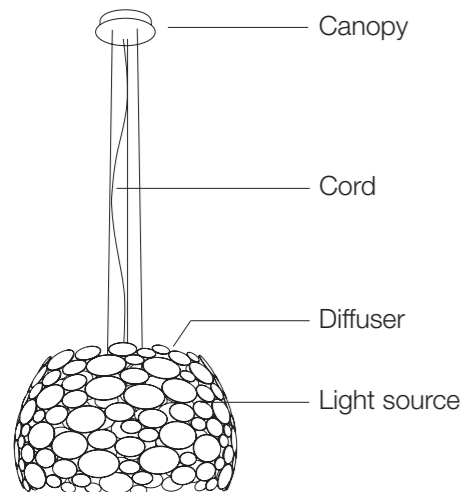

GU10 light bulbs are not included
On site minimum adjustable overall height 160 cm

10 | 1x 9
1x 7,5 1x 67x67x23 cm
1x 67x67x30 cm

Angel Falls 24 pendants

Body | 24 angels

Canopy

Diffuser	Canopy	Cord	Source	Max power	Dimming	Code	Price €
Clear crystal	Brushed nickel	air craft nylon cable	GU10 Led dimmable	3 x 5W	all systems	ØQ10S H4 A9.	CE ENEC 6.890

GU10 light bulbs are not included
On site minimum adjustable overall height 150 cm

14 | 1x 10 | 1x 10 1x 67x67x23 cm 1x 77x77x30 cm

Angel Falls 36 pendants

Body | 36 angels

Canopy

Diffuser	Canopy	Cord	Source	Max power	Dimming	Code	Price €
Clear crystal	White	air craft nylon cable	GU10 Led dimmable	9 x 4W	all systems	ØQ13S E8 A9.	CE ENEC 10.700

GU10 light bulbs are not included
On site minimum adjustable overall height 100 cm

25 | 1x 19 | 1x 16 1x 130x85x21 cm 1x 83x80x43,5 cm

Material

Brass

Finishes

 Nickel plated

Legend

Pendants