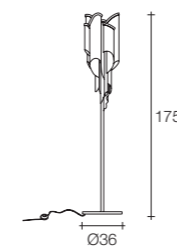

Floor lamp

Bespoke

Bespoke options available on request | for further information, please feel free to contact our customer service