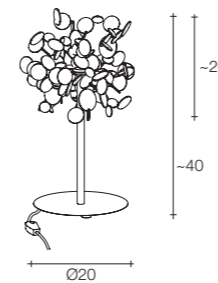

Argent table lamp

Diffuser	Base	Cord	Source	Max power	Dimming	Code	Price €
Stainless steel	Nickel	clear	G4 Led	3 x 2W	no	ØN98B E7 C8.	CE ENEC 1.020
Gold plated	Gold plated	clear	G4 Led	3 x 2W	no	ØN98B L6 C8.	CE ENEC 1.570
Rose gold plated	Rose gold plated	clear	G4 Led	3 x 2W	no	ØN98B N4 C8.	CE ENEC 1.570
Champagne plated	Champagne plated	clear	G4 Led	3 x 2W	no	ØN98B N1 C8.	CE ENEC 1.570

G4 Led light bulbs are not included

2,2 | 4,8 51x51x51 cm