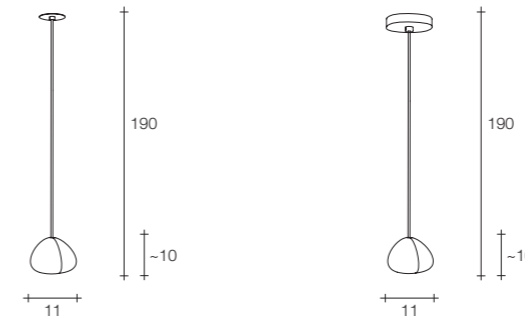

Materials

Clear Crystal
Metal

Legend

Finishes

Diffuser

Clear crystal

Champagne crystal

Cognac crystal

Silver dust
crystal

Gold crystal

Canopy

Brushed nickel

White

IP Protection

IP65 ⚡ on request

Pendants

Multi light pendant