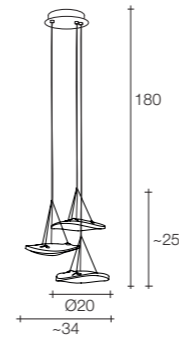

Bespoke

Bespoke options available on request | for further information, please feel free to contact our customer service