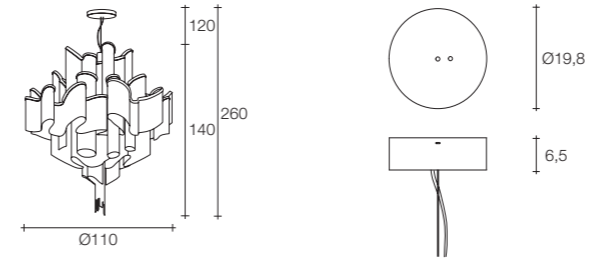

G9 Led and GU10 Led light bulbs are not included
On site minimum adjustable overall height 80 cm

5,5 | 6,5 46x39x32 cm

Stream large chandelier

Body

Canopy

Diffuser	Canopy	Cord	Source	Max power	Dimming	Code	Price €
Nickel plated	Nickel plated	clear cord + steel rope	E14 Led dimm. + GU10 Led dimm.	20 x 4W + 5W	all systems	ØJ5ØS E7 C8.	CE ENEC 30.650
Black nickel plated	Black nickel plated	clear cord + steel rope	E14 Led dimm. + GU10 Led dimm.	20 x 4W + 5W	all systems	ØJ5ØS E9 C8.	CE ENEC 34.150
Gold plated	Gold plated	clear cord + steel rope	E14 Led dimm. + GU10 Led dimm.	20 x 4W + 5W	all systems	ØJ5ØS L6 C8.	CE ENEC 36.850