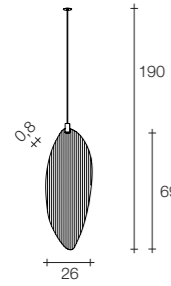

Harpe pendant light

Body