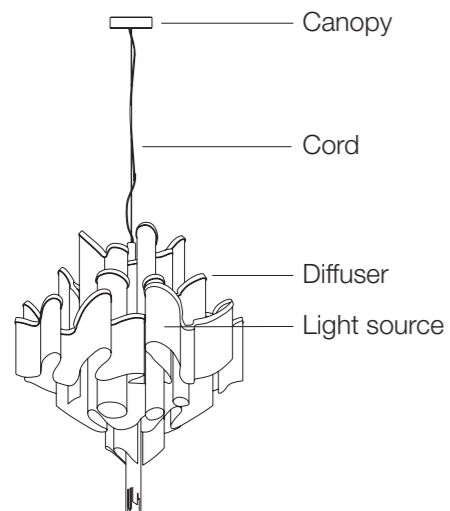

Legend

Finishes

Diffuser

- Nickel plated
- Black nickel plated
- Gold plated

Canopy

- Nickel plated
- Black nickel plated
- Gold plated