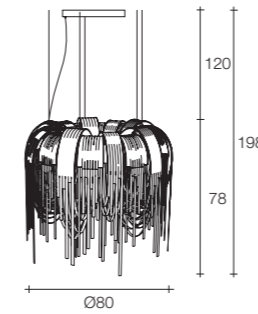

Volver round chandelier

Body

Canopy