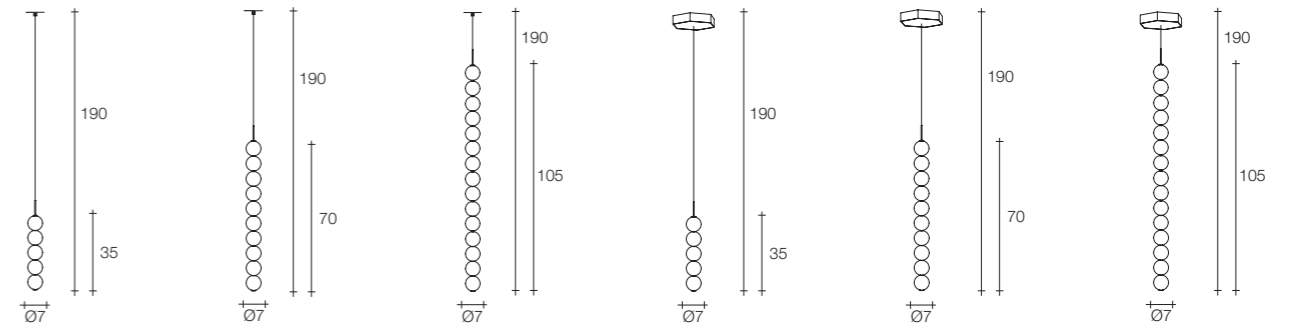

Materials

Brass and white glass

Legend

Finishes

Diffuser

Brass | white glass

Canopy

White

Satin brass

Painted brass

Brass

Pendants

Multi light pendant

Wall sconce