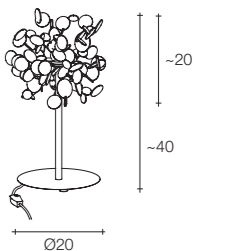

Material

Stainless Steel

Finishes

Diffuser

- Stainless steel
- Gold plated
- Rose gold plated
- Champagne plated

Canopy

- Nickel plated
- Gold plated
- Rose gold plated
- Champagne plated
- White

Legend

Pendants

Multi light pendant

Chandelier

Wall sconce

Ceiling light

Table lamp