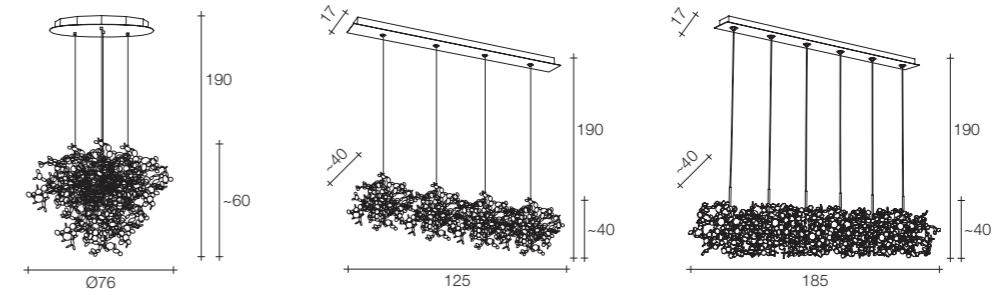

Multi light pendant