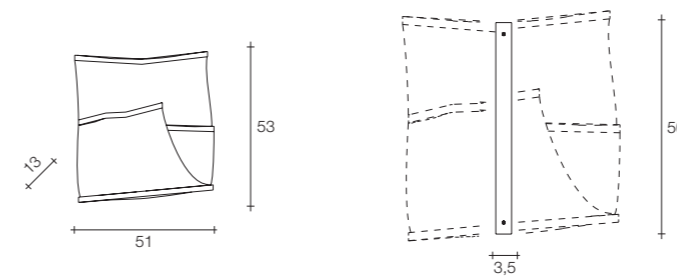

Atlantis large wall sconce

Body

Canopy

Diffuser	Canopy	Cord	Source	Max power	Dimming	Code	Price €
Nickel plated	Nickel plated	-	E14 Led dimmable	4 x 6W	all systems	ØJØ3A E7 C8.	CE ENEC 3.810
Black nickel plated	Black nickel plated	-	E14 Led dimmable	4 x 6W	all systems	ØJØ3A E9 C8.	CE ENEC 4.400
Brushed bronze	Brushed bronze	-	E14 Led dimmable	4 x 6W	all systems	ØJØ3A F7 C8.	CE ENEC 4.950
Gold plated	Gold plated	-	E14 Led dimmable	4 x 6W	all systems	ØJØ3A L6 C8.	CE ENEC 4.660
Champagne plated	Champagne plated	-	E14 Led dimmable	4 x 6W	all systems	ØJØ3A N1 C8.	CE ENEC 4.660
Brushed champagne plated	Brushed champagne plated	-	E14 Led dimmable	4 x 6W	all systems	ØJØ3A N7 C8.	CE ENEC 5.120

E14 Led light bulbs are not included

6 | 9 59x59x28,5 cm