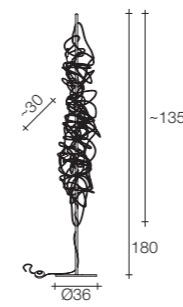

Material

Brass

Legend

Finishes

Diffuser

- Nickel plated
- Black nickel plated
- Gold plated
- Copper (may age naturally)

Canopy

- Nickel plated
- Black nickel plated
- Gold plated
- Copper (may age naturally)

Pendant

Chandelier

Floor lamp

Table lamp

Wall sconce

Bespoke

Bespoke options available on request | for further information, please feel free to contact our customer service