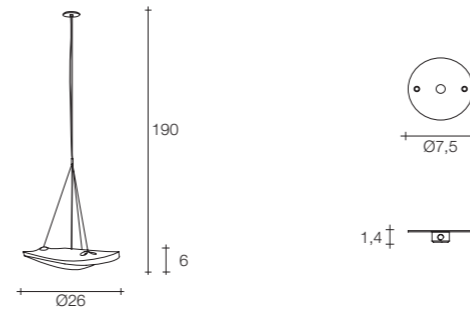

Manta pendant light

Body Disc DRIVER NOT INCLUDED

Diffuser	Disc	Cord	Source	Max power	Dimming	Code	Price €
Clear crystal	White	clear cord + steel cable	integrated led	1,5W 135 lm 3000K	see power supply options	ØKØ12 E8 A9. KK	CE ENEC 925
			integrated led	1,5W 115 lm 2700K	see power supply options	ØKØ12 E8 A9. W KK	CE ENEC 925

On site minimum adjustable overall height 180 cm. Up to minimum 30 cm on request.

4,2 | 5,2 41x41x21 cm

Power supply options

INTEGRATED LED 2700K or 3000K

Dimming	Code	Price €
not	R1040000	30 (net)
1-10V / PUSH	R1110000	48 (net)
0/1-10V / PUSH / DALI	R1070000	88 (net)