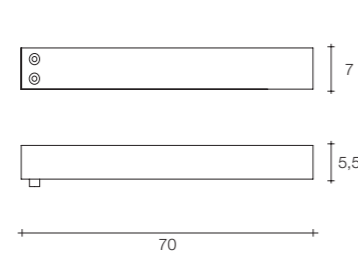

Canopy for DALI