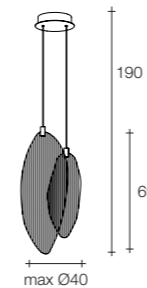

Harpe 2 light pendant

Body