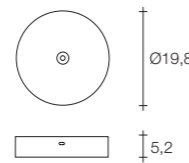

Diffuser	Canopy	Cord	Source	Max power	Dimming	Code	Price €
Rose gold plated	Rose gold plated	clear	G4 Led	3 x 2W	no	ØN97A N4 C8.L	CE ENEC CB 1.485
			G4 Led dimmable or G4 Halogen	3 x 2W or 3 x 20W	DALI	ØN97A N4 C8.D	CE ENEC 1.605
Champagne plated	Champagne plated	clear	G4 Halogen	3 x 20W	IGBT TRIAC	ØN97A N1 C8.	CE ENEC 1.485
			G4 Led	3 x 2W	no	ØN97A N1 C8.L	CE ENEC CB 1.485
Champagne plated	Champagne plated	clear	G4 Led dimmable or G4 Halogen	3 x 2W or 3 x 20W	DALI	ØN97A N1 C8.D	CE ENEC 1.605

G4 Led and G4 Halogen light bulbs are not included

1,5 | 3,2 41x41x41 cm

Argent ceiling light

Body

Canopy

Canopy for DALI

Diffuser	Canopy	Cord	Source	Max power	Dimming	Code	Price €
Stainless steel	Nickel plated	clear	G4 Halogen	3 x 20W	IGBT TRIAC	ØN99L E7 C8.	CE ENEC 920
			G4 Led	3 x 2W	no	ØN99L E7 C8.L	CE ENEC CB 920
Stainless steel	Nickel plated	clear	G4 Led dimmable or G4 Halogen	3 x 2W or 3 x 20W	DALI	ØN99L E7 C8.D*	CE ENEC 1.050
			G4 Halogen	3 x 20W	IGBT TRIAC	ØN99L L6 C8.	CE ENEC 1.485
Gold plated	Gold plated	clear	G4 Led	3 x 2W	no	ØN99L L6 C8.L	CE ENEC CB 1.485
			G4 Led dimmable or G4 Halogen	3 x 2W or 3 x 20W	DALI	ØN99L L6 C8.D*	CE ENEC 1.605
Rose gold plated	Rose gold plated	clear	G4 Halogen	3 x 20W	IGBT TRIAC	ØN99L N4 C8.	CE ENEC 1.485
			G4 Led	3 x 2W	no	ØN99L N4 C8.L	CE ENEC CB 1.485
Rose gold plated	Rose gold plated	clear	G4 Led dimmable or G4 Halogen	3 x 2W or 3 x 20W	DALI	ØN99L N4 C8.D*	CE ENEC 1.605

Diffuser	Canopy	Cord	Source	Max power	Dimming	Code	Price €
Champagne plated	Champagne plated	clear	G4 Halogen	3 x 20W	IGBT TRIAC	ØN99L N1 C8.	CE ENEC 1.485
			G4 Led	3 x 2W	no	ØN99L N1 C8.L	CE ENEC CB 1.485
Champagne plated	Champagne plated	clear	G4 Led dimmable or G4 Halogen	3 x 2W or 3 x 20W	DALI	ØN99L N1 C8.D*	CE ENEC 1.605

G4 Led and G4 Halogen light bulbs are not included

2,1 | *1,9 | 3,8 | *3 59x59x28,5 cm | *51x51x51 cm