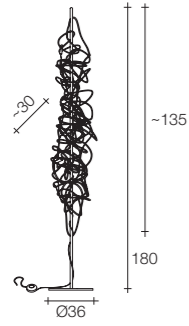

Doodle floor lamp

Body

Diffuser	Canopy	Cord	Source	Max power	Dimming	Code	Price €
Nickel plated	-	clear	G4 Led	6 x 1,2W	no	ØJ86P E7 C8.	CE ENEC 3.000
Black nickel plated	-	clear	G4 Led	6 x 1,2W	no	ØJ86P E9 C8.	CE ENEC 3.130
Gold plated	-	clear	G4 Led	6 x 1,2W	no	ØJ86P L6 C8.	CE ENEC 3.445
Copper (may age naturally)	-	clear	G4 Led	6 x 1,2W	no	ØJ86P L5 C8.	CE ENEC 3.445

G4 Led light bulbs are not included

16 | 21 | 191x46x46 cm

Light bulb

Source	Max power	Code	Price €
G4 12V Led dimmable	2W 2700K	J15300000	15 (net)