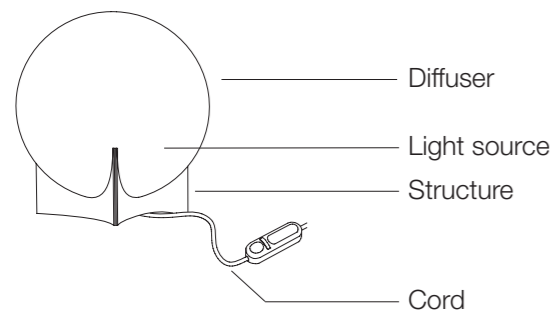

Legend

Finishes

Structure	Diffuser
Nickel plated	Satin white
Satin brass	
Black	
White	
Gold plated	
Rose gold plated	

Oscar table lamp

Body

Diffuser	Structure	Cord	Source	Max power	Dimming	Code	Price €
Satin white	Nickel plated	white fabric	E14 Led dimmable	7W	Integrated dimmer	ØCØ2B E7 F5.	CE ENEC 465
Satin white	Satin brass	white fabric	E14 Led dimmable	7W	Integrated dimmer	ØCØ2B N9 F5.	CE ENEC 465
Satin white	Black	black fabric	E14 Led dimmable	7W	Integrated dimmer	ØCØ2B G2 F5.	CE ENEC 465
Satin white	White	white fabric	E14 Led dimmable	7W	Integrated dimmer	ØCØ2B M2 F5.	CE ENEC 465
Satin white	Gold plated	white fabric	E14 Led dimmable	7W	Integrated dimmer	ØCØ2B L6 F5.	CE ENEC 520
Satin white	Rose gold plated	white fabric	E14 Led dimmable	7W	Integrated dimmer	ØCØ2B N4 F5.	CE ENEC 520

E14 Led light bulbs are not included

1,2 | 2,8 41x41x41 cm