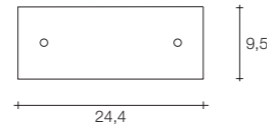

I Lucci Argentati wall sconce

Body

Canopy

Canopy for DALI

Diffuser	Canopy	Cord	Source	Max power	Dimming	Code	Price €
White polished White polished	-	-	integrated led	2 x 4,5W 1323 lm CRI 90 3000K	no	ØN85A M2 C8.LB	CE ENEC 1.275
			integrated led	2 x 4,5W 1200 lm CRI 90 2700K	no	ØN85A M2 C8.LBW	CE ENEC 1.275
			integrated led	2 x 4,5W 1323 lm CRI 90 3000K	0/1-10V PUSH DALI	ØN85A M2 C8.LBD	CE ENEC CB 1.405
			integrated led	2 x 4,5W 1200 lm CRI 90 2700K	0/1-10V PUSH DALI	ØN85A M2 C8.LBWD	CE ENEC CB 1.405
Brushed nickel plated Brushed nickel plated	-	-	integrated led	2 x 4,5W 1323 lm CRI 90 3000K	no	ØN85A H4 C8.LB	CE ENEC 1.535
			integrated led	2 x 4,5W 1200 lm CRI 90 2700K	no	ØN85A H4 C8.LBW	CE ENEC 1.535
			integrated led	2 x 4,5W 1323 lm CRI 90 3000K	0/1-10V PUSH DALI	ØN85A H4 C8.LBD	CE ENEC CB 1.665
			integrated led	2 x 4,5W 1200 lm CRI 90 2700K	0/1-10V PUSH DALI	ØN85A H4 C8.LBWD	CE ENEC CB 1.665
Brushed gold plated Brushed gold plated	-	-	integrated led	2 x 4,5W 1323 lm CRI 90 3000K	no	ØN85A L9 C8.LB	CE ENEC 1.990
			integrated led	2 x 4,5W 1200 lm CRI 90 2700K	no	ØN85A L9 C8.LBW	CE ENEC 1.990
			integrated led	2 x 4,5W 1323 lm CRI 90 3000K	0/1-10V PUSH DALI	ØN85A L9 C8.LBD	CE ENEC CB 2.120
			integrated led	2 x 4,5W 1200 lm CRI 90 2700K	0/1-10V PUSH DALI	ØN85A L9 C8.LBWD	CE ENEC CB 2.120

3 |
4 |
107x23x26 cm