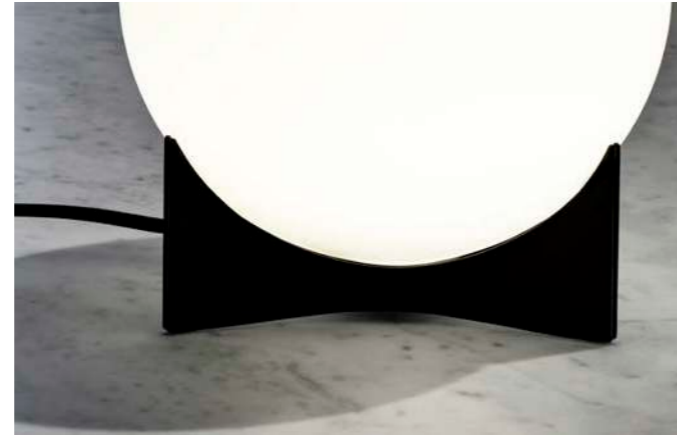

Materials

Brass and Glass