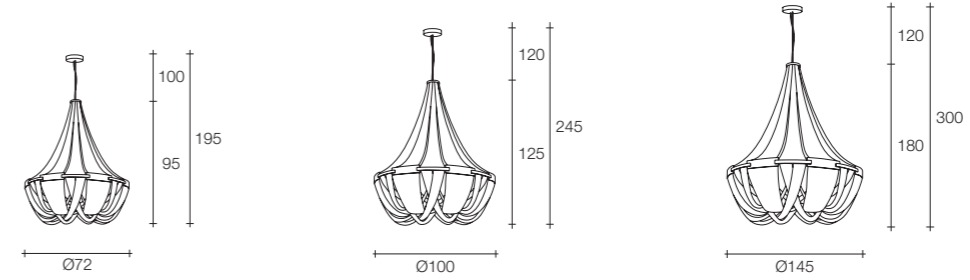

Chandelier

Ceiling lamp