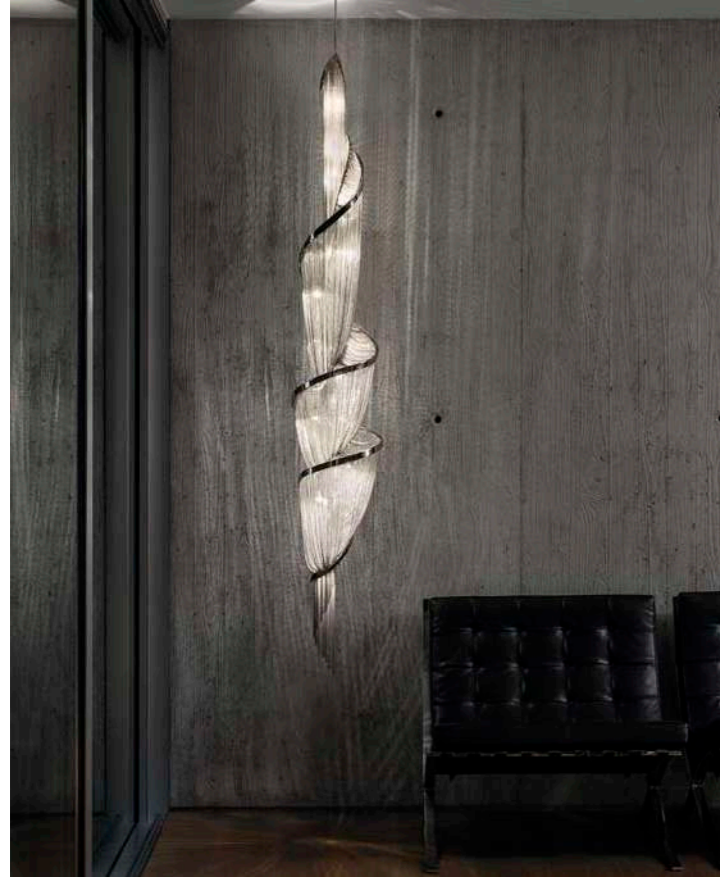

Materials

Brass chains and metal structure plated