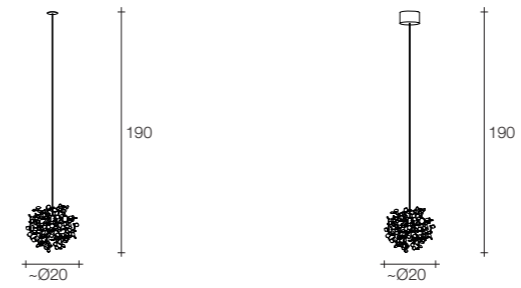

Material

Stainless Steel

Finishes

Diffuser

- Stainless steel
- Gold plated | PVD coating
- Rose gold plated | PVD coating
- Champagne plated | PVD coating

Canopy

- White

Legend

Pendants

Multi light pendant

Portable table lamp

Wall sconce