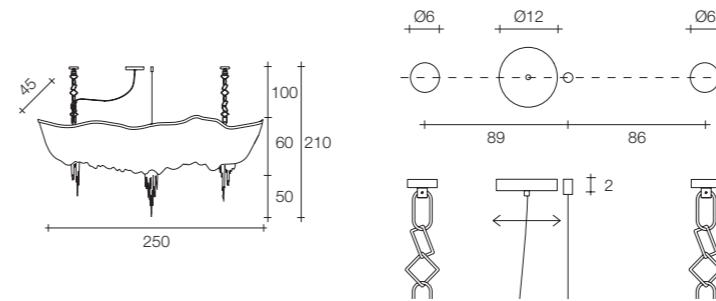

E14 Led light bulbs are not included
On site minimum adjustable overall height 105 cm

41 | 98 215x65x104 cm

Atlantis large linear chandelier

Body

Canopy

Diffuser	Canopy	Cord	Source	Max power	Dimming	Code	Price €
Nickel plated	Nickel plated	clear cord + chain + steel cable	E14 Led dimmable	10 x 6W	all systems	ØA16S E7 C8.	CE ENEC 33.050
Black nickel plated	Black nickel plated	clear cord + chain + steel cable	E14 Led dimmable	10 x 6W	all systems	ØA16S E9 C8.	CE ENEC 36.250
Brushed bronze	Brushed bronze	clear cord + chain + steel cable	E14 Led dimmable	10 x 6W	all systems	ØA16S F7 C8.	CE ENEC 39.150
Gold plated	Gold plated	clear cord + chain + steel cable	E14 Led dimmable	10 x 6W	all systems	ØA16S L6 C8.	CE ENEC 39.900
Champagne plated	Champagne plated	clear cord + chain + steel cable	E14 Led dimmable	10 x 6W	all systems	ØA16S N1 C8.	CE ENEC 39.900
Brushed champagne plated	Brushed champagne plated	clear cord + chain + steel cable	E14 Led dimmable	10 x 6W	all systems	ØA16S N7 C8.	CE ENEC 43.850