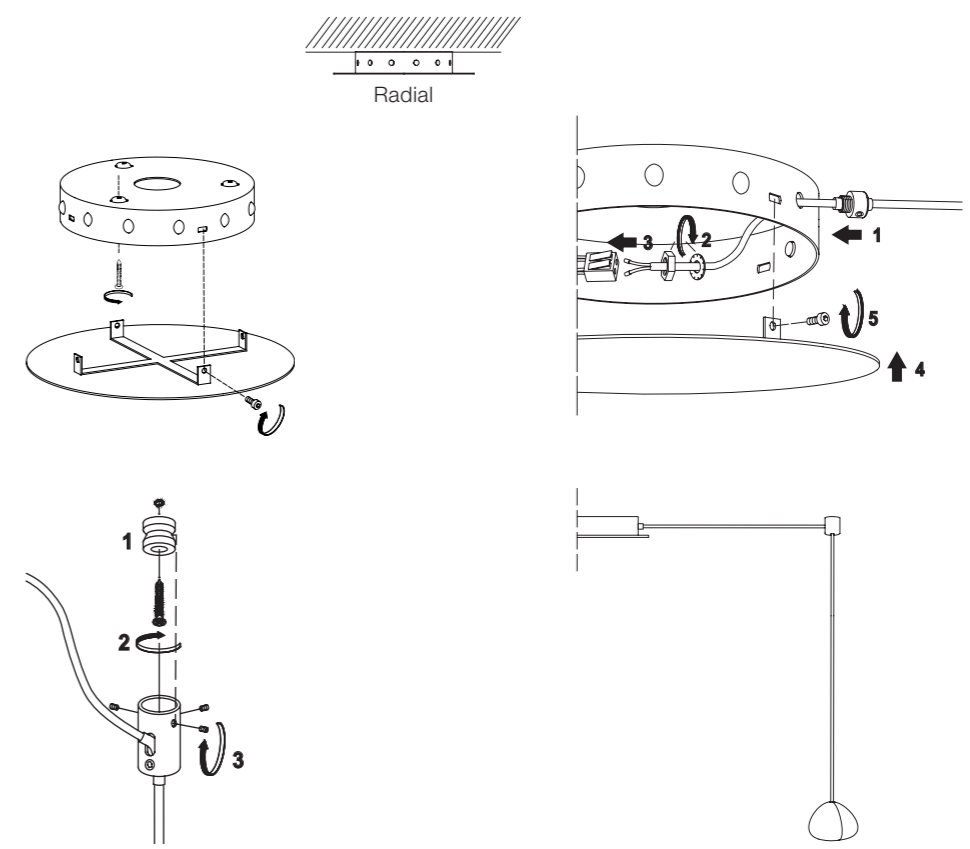

R7s Halogen light bulbs are not included

 1 |  1,4  32x24x17 cm

Canopy types |

Standard

Radial

Flush

Disc

Glasses&Components