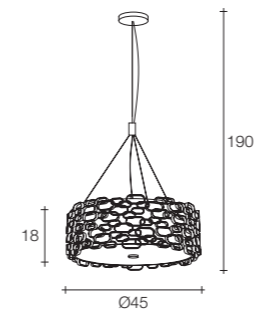

Chandelier

Wall sconce