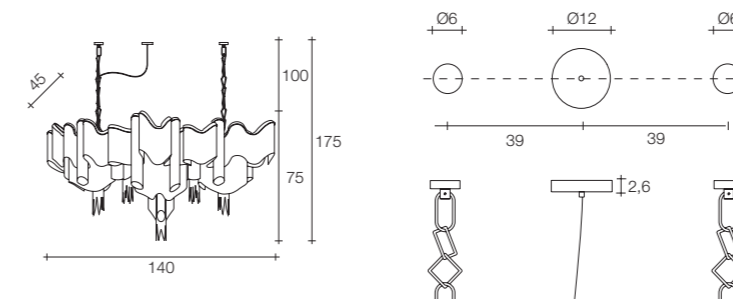

Stream linear chandelier

Body

Canopy

Diffuser	Canopy	Cord	Source	Max power	Dimming	Code	Price €
Nickel plated	Nickel plated	clear cord + chain	G9 Led dimm. + GU10 Led dimm.	12 x 3,5W + 3 x 5W	all systems	ØJ52S E7 C8.	CE ENEC 20.000
Black nickel plated	Black nickel plated	clear cord + chain	G9 Led dimm. + GU10 Led dimm.	12 x 3,5W + 3 x 5W	all systems	ØJ52S E9 C8.	CE ENEC 21.950
Gold plated	Gold plated	clear cord + chain	G9 Led dimm. + GU10 Led dimm.	12 x 3,5W + 3 x 5W	all systems	ØJ52S L6 C8.	CE ENEC 24.550

G9 Led and GU10 Led light bulbs are not included
On site minimum adjustable overall height 100 cm

48 | 86 170x55x99 cm