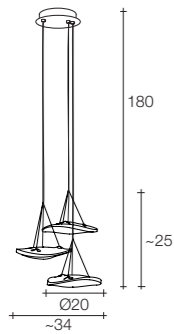

On site minimum adjustable overall height 180 cm.
Up to minimum 30 cm on request.

4,2 | 5,2
 *6,2 | *8

41x41x21 cm
 *50x50x25 cm

Manta 3 light pendant

Body

Canopy

Diffuser	Canopy	Cord	Source	Max power	Dimming	Code	Price €
Clear crystal	White	clear cord + steel cable	integrated led	3 x 1,5W 405 lm 3000K	1-10V PUSH	ØKØ31 E8 A9. CB	2.285
			integrated led	3 x 1,5W 345 lm 2700K	1-10V PUSH	ØKØ31 E8 A9.W CB	2.285
			integrated led	3 x 1,5W 405 lm 3000K	PUSH DALI	ØKØ31 E8 A9.D CB	2.410
			integrated led	3 x 1,5W 345 lm 2700K	PUSH DALI	ØKØ31 E8 A9.WD CB	2.410