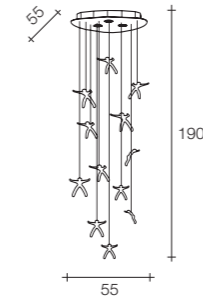

Bespoke

Bespoke options available on request | for further information, please feel free to contact our customer service