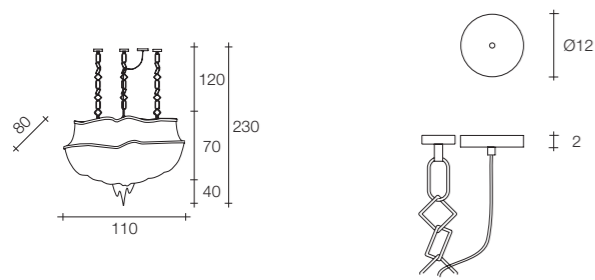

Atlantis two tier chandelier

Body

Canopy

Diffuser	Canopy	Cord	Source	Max power	Dimming	Code	Price €
Nickel plated	Nickel plated	clear cord + chain	E14 Led dimmable	8 x 6W	all systems	ØJØ1S E7 C8.	CE ENEC 25.150
Black nickel plated	Black nickel plated	clear cord + chain	E14 Led dimmable	8 x 6W	all systems	ØJØ1S E9 C8.	CE ENEC 27.650
Brushed bronze	Brushed bronze	clear cord + chain	E14 Led dimmable	8 x 6W	all systems	ØJØ1S F7 C8.	CE ENEC 30.100
Gold plated	Gold plated	clear cord + chain	E14 Led dimmable	8 x 6W	all systems	ØJØ1S L6 C8.	CE ENEC 31.300
Champagne plated	Champagne plated	clear cord + chain	E14 Led dimmable	8 x 6W	all systems	ØJØ1S N1 C8.	CE ENEC 31.300
Brushed champagne plated	Brushed champagne plated	clear cord + chain	E14 Led dimmable	8 x 6W	all systems	ØJØ1S N7 C8.	CE ENEC 34.450

E14 Led light bulbs are not included
On site minimum adjustable overall height 125 cm

45 | 92 135x100x114 cm