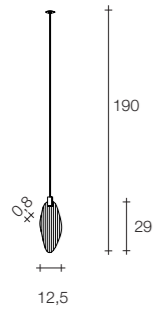

Harpe pendant light

Body