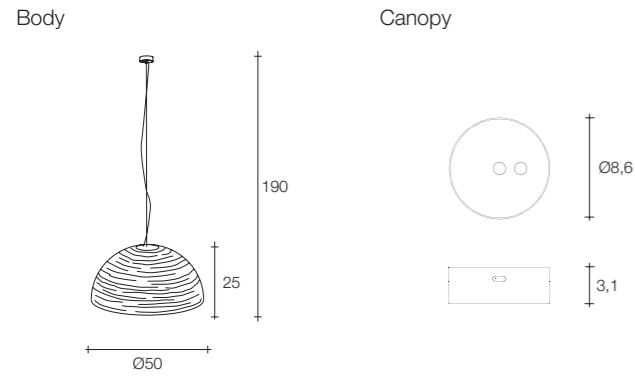

Magdalena small dome pendant light

Diffuser	Canopy	Cord	Source	Max power	Dimming	Code	Price €
Semipolished nickel plated	Semipolished nickel plated	red fabric + steel cable	E27 Led dimmable	15W	all systems	ØM65S G8 C8.	880
Gold leaf	Gold leaf	black fabric + steel cable	E27 Led dimmable	15W	all systems	ØM65S H5 C8.	1.020

E27 Led light bulbs are not included
On site minimum adjustable overall height 36 cm

3,7 | 8,5 60x60x60 cm