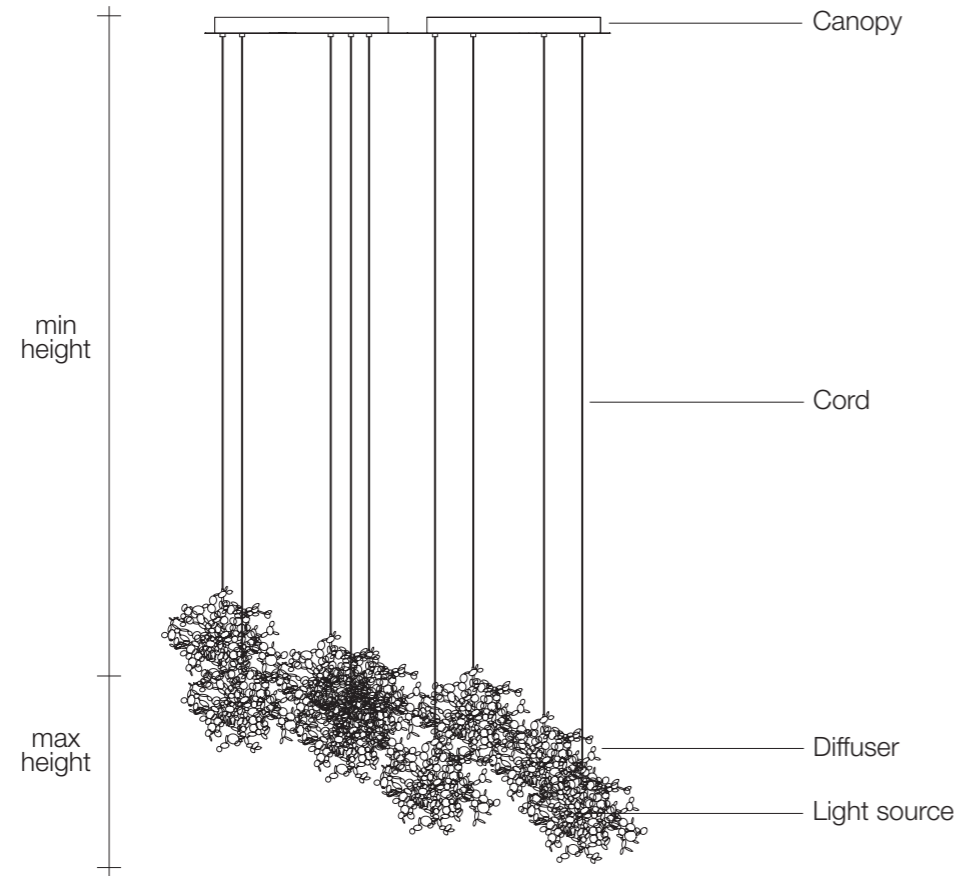

Argent | Bespoke

Please furnish the details for your design request by utilizing the request form

For further information, please feel free to contact our customer service

Request form |

Canopy	Size cm ☐ cm ☐ cm ☐ cm ☐	Type * ☐ With quick system ☐ Without quick system ☐ Available only with quick ☐ ☐	Finish ☐ White ☐ Stainless steel ☐ Gold plated ☐ Rose gold plated ☐ Champagne plated ☐ Other	
	Height Number of pendants min _____ cm max _____ cm	Hanging on Cables ☐ Rods (for Yachts) ☐	Diffuser ☐ Stainless steel ☐ Gold plated ☐ Rose gold plated ☐ Champagne plated ☐ Other	PVD Finish recommended for YACHTS HOTELS RESTOURANTS ☐ Stainless steel ☐ Gold plated ☐ Rose gold plated ☐ Champagne plated ☐ Black nickel plated ☐ Other
Light Source 120V ☐ 230V ☐	Voltage 120V ☐ 230V ☐	Type Halo ☐ Led ☐	Dimming ☐ IGBT ☐ 1-10V ☐ PWM ☐ TRIAC ☐ PUSH ☐ DALI ☐ Other	

Additional information

*For information about canopy types see page 214