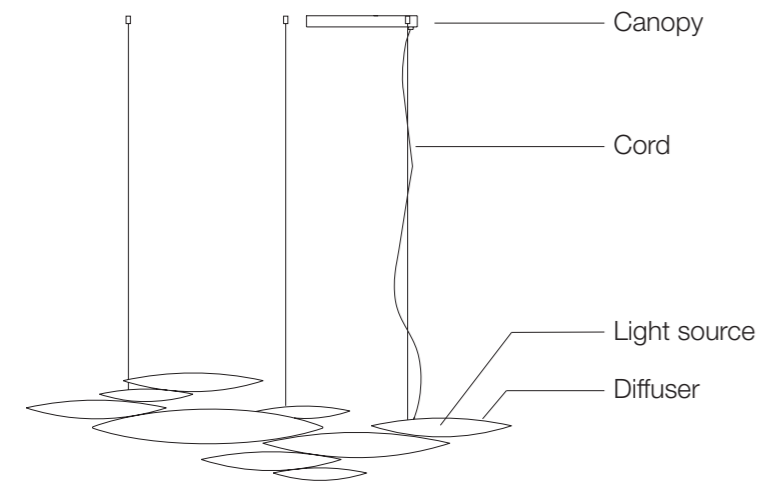

Legend

Finishes

Diffuser

- White polished
- Brushed nickel plated
- Brushed gold plated

Canopy

- White polished
- Brushed nickel plated
- Brushed gold plated