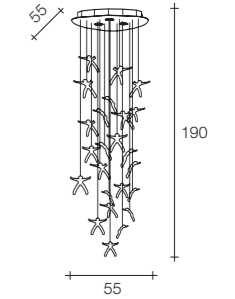

Bespoke

Bespoke options available on request | for further information, please feel free to contact our customer service