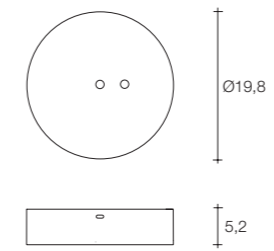

Diffuser	Canopy	Cord	Source	Max power	Dimming	Code	Price €
Matte white | clear diffuser	Matte white	clear cord + steel cable	E14 Led dimm. + E27 Led dimm.	6 x 6W + 8W	all systems	ØP6ØS E8 A9.	CE ENEC 16.900

E14 Led and E27 Led light bulbs are not included
On site minimum adjustable overall height 150 cm

41 | 4x 10,25
 1x 13,2 | 4x 77x35x26,5 cm
 1x 76x76x60 cm

Bespoke

Bespoke options available on request | for further information, please feel free to contact our customer service