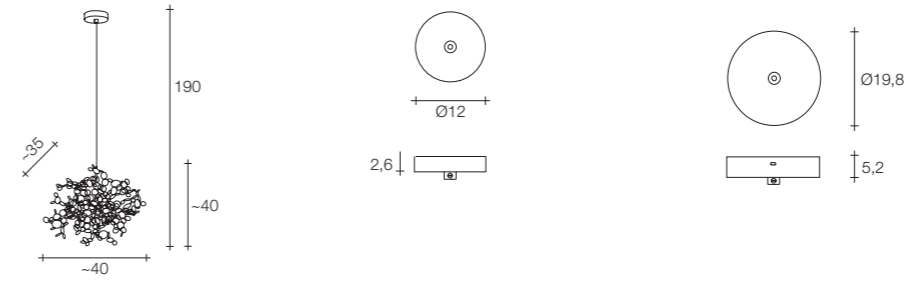

Argent pendant light

Body Canopy Canopy for DALI

Diffuser	Canopy	Cord	Source	Max power	Dimming	Code	Price €
Stainless steel	Nickel plated	clear	G4 Halogen	3 x 20W	IGBT TRIAC	ØN9ØS E7 C8.	920
Stainless steel	Nickel plated	clear	G4 Led	3 x 2W	no	ØN9ØS E7 C8.L CB	920
Stainless steel	Nickel plated	clear	G4 Led dimmable or G4 Halogen	3 x 2W or 3 x 20W	DALI	ØN9ØS E7 C8.D	1.050
Stainless steel	Nickel plated	clear	G4 Halogen	3 x 20W	IGBT TRIAC	ØN9ØS L6 C8.	1.485
Gold plated	Gold plated	clear	G4 Led	3 x 2W	no	ØN9ØS L6 C8.L CB	1.485
Gold plated	Gold plated	clear	G4 Led dimmable or G4 Halogen	3 x 2W or 3 x 20W	DALI	ØN9ØS L6 C8.D	1.605
Gold plated	Gold plated	clear	G4 Halogen	3 x 20W	IGBT TRIAC	ØN9ØS N4 C8.	1.485
Rose gold plated	Rose gold plated	clear	G4 Led	3 x 2W	no	ØN9ØS N4 C8.L CB	1.485
Rose gold plated	Rose gold plated	clear	G4 Led dimmable or G4 Halogen	3 x 2W or 3 x 20W	DALI	ØN9ØS N4 C8.D	1.605
Rose gold plated	Rose gold plated	clear	G4 Halogen	3 x 20W	IGBT TRIAC	ØN9ØS N1 C8.	1.485
Champagne plated	Champagne plated	clear	G4 Led	3 x 2W	no	ØN9ØS N1 C8.L CB	1.485
Champagne plated	Champagne plated	clear	G4 Led dimmable or G4 Halogen	3 x 2W or 3 x 20W	DALI	ØN9ØS N1 C8.D	1.605

G4 Led and G4 Halogen light bulbs are not included
On site minimum adjustable overall height 60 cm

2,4 | 4,8 51x51x51 cm