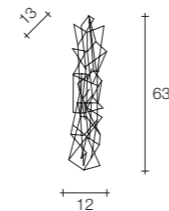

Etoile wall sconce

Body