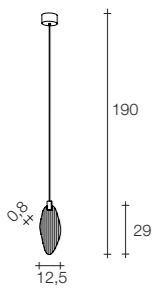

Harpe pendant light

Body