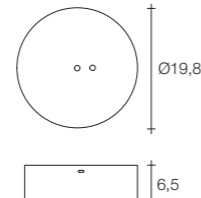

Canopy for DALI | CB version

Diffuser	Canopy	Cord	Source	Max power	Dimming	Code	Price €
			G4 Led dimmable	6 x 2W	IGBT	ØJ87S E7 C8.	CE ENEC 2.680
Nickel plated	Nickel plated	clear cord + steel cable	G4 Led dimmable	6 x 2W	1-10V PWM	ØJ87S E7 C8.L	CE ENEC CB 2.680
			G4 Led dimmable	6 x 2W	DALI	ØJ87S E7 C8.D	CE ENEC 2.935
			G4 Led dimmable	6 x 2W	IGBT	ØJ87S E9 C8.	CE ENEC 2.805
Black nickel plated	Black nickel plated	clear cord + steel cable	G4 Led dimmable	6 x 2W	1-10V PWM	ØJ87S E9 C8.L	CE ENEC CB 2.805
			G4 Led dimmable	6 x 2W	DALI	ØJ87S E9 C8.D	CE ENEC 3.060
			G4 Led dimmable	6 x 2W	IGBT	ØJ87S L6 C8.	CE ENEC 2.935
Gold plated	Gold plated	clear cord + steel cable	G4 Led dimmable	6 x 2W	1-10V PWM	ØJ87S L6 C8.L	CE ENEC CB 2.935
			G4 Led dimmable	6 x 2W	DALI	ØJ87S L6 C8.D	CE ENEC 3.190
			G4 Led dimmable	6 x 2W	IGBT	ØJ87S L5 C8.	CE ENEC 2.935
Copper (may age naturally)	Copper (may age naturally)	clear cord + steel cable	G4 Led dimmable	6 x 2W	1-10V PWM	ØJ87S L5 C8.L	CE ENEC CB 2.935
			G4 Led dimmable	6 x 2W	DALI	ØJ87S L5 C8.D	CE ENEC 3.190

G4 Led light bulbs are not included
On site minimum adjustable overall height 150 cm

7,5 | 10 | 162x35x35 cm

Light bulb

Source	Max power	Code	Price €
G4 12V Led dimmable	2W 2700K	J1530000	15 (net)