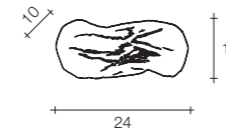

Wabi wall sconce

Body

Diffuser	Canopy	Cord	Source	Max power	Dimming	Code	Price €
Nickel plated	Nickel plated	-	R7s Halogen	48W	all systems	ØN74A E7 C8.	CE ENEC 245
Gold plated	Gold plated	-	R7s Halogen	48W	all systems	ØN74A L6 C8.	CE ENEC 270

R7s Halogen light bulbs are not included

1 | 1,4 32x24x17 cm