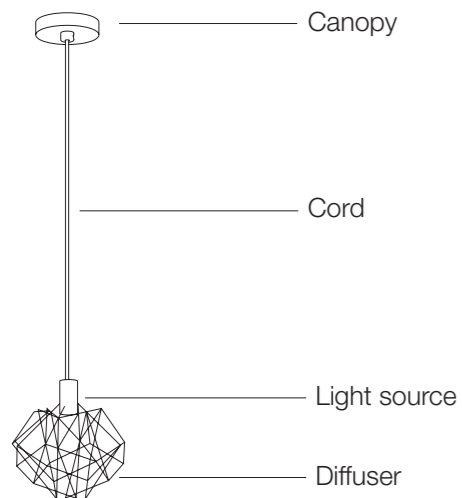

Material

Metal

Finishes

Diffuser

Nickel plated

Canopy

Nickel plated

Legend

Pendant

Chandelier

Wall sconce

Bespoke

Bespoke options available on request | for further information, please feel free to contact our customer service