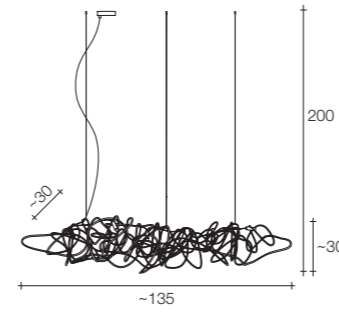

Doodle linear chandelier

Body

Canopy