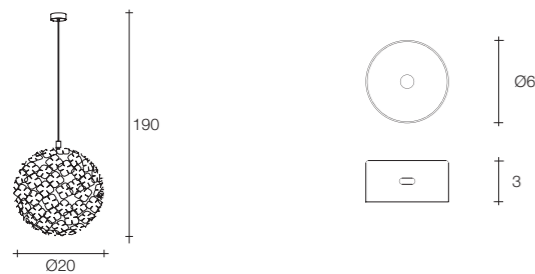

G9 Led light bulbs are not included
On site minimum adjustable overall height 35 cm

0,5 | 1 20x20x20 cm

Orten'zia large mini pendant light

Body

Canopy

Diffuser	Canopy	Cord	Source	Max power	Dimming	Code	Price €
Nickel plated	Nickel plated	red fabric	E14 Led dimmable	4W	all systems	ØM4ØS E7 C8.	510
Gold plated	Gold plated	black fabric	E14 Led dimmable	4W	all systems	ØM4ØS L6 C8.	580