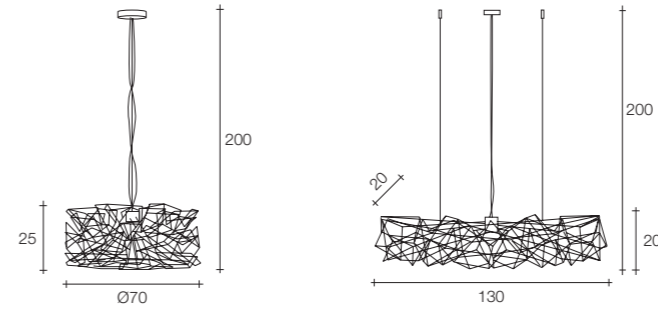

Pendant

Chandelier

Wall sconce

Bespoke

Bespoke options available on request | for further information, please feel free to contact our customer service