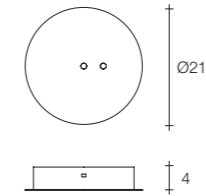

Diffuser	Canopy	Cord	Source	Max power	Dimming	Code	Price €
Nickel plated	Nickel plated	clear cord + steel cable	G4 Led dimmable	5 x 2W	IGBT	ØJ93S E7 C8. CE ENE	1.785
			G4 Led dimmable	5 x 2W	1-10V PWM	ØJ93S E7 C8.L CE ENE CB	1.785
Black nickel plated	Black nickel plated	clear cord + steel cable	G4 Led dimmable	5 x 2W	DALI	ØJ93S E7 C8.D CE ENE	1.915
			G4 Led dimmable	5 x 2W	IGBT	ØJ93S E9 C8. CE ENE	1.980
Black nickel plated	Black nickel plated	clear cord + steel cable	G4 Led dimmable	5 x 2W	1-10V PWM	ØJ93S E9 C8.L CE ENE CB	1.980
			G4 Led dimmable	5 x 2W	DALI	ØJ93S E9 C8.D CE ENE	2.105
Gold plated	Gold plated	clear cord + steel cable	G4 Led dimmable	5 x 2W	IGBT	ØJ93S L6 C8. CE ENE	2.360
			G4 Led dimmable	5 x 2W	1-10V PWM	ØJ93S L6 C8.L CE ENE CB	2.360
Gold plated	Gold plated	clear cord + steel cable	G4 Led dimmable	5 x 2W	DALI	ØJ93S L6 C8.D CE ENE	2.495

G4 Led light bulbs are not included
On site minimum adjustable overall height 60 cm

5 | 10 60x60x60 cm

Light bulb

Source	Max power	Code	Price €
G4 12V Led dimmable	2W 2700K	J1530000	15 (net)