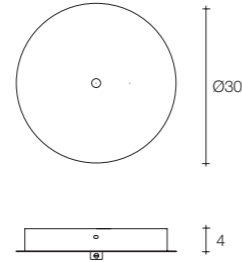

Diffuser	Canopy	Cord	Source	Max power	Dimming	Code	Price €
Clear crystal	White	clear cord + steel cable	integrated led	1,5W 135 lm 3000K	no	ØKØ12 E8 A9. CB	975
			integrated led	1,5W 115 lm 2700K	no	ØKØ12 E8 A9.W CB	975
			integrated led	1,5W 135 lm 3000K	PUSH DALI	ØKØ12 E8 A9.D* CB	1.225
			integrated led	1,5W 115 lm 2700K	PUSH DALI	ØKØ12 E8 A9.WD* CB	1.225

On site minimum adjustable overall height 180 cm.
Up to minimum 30 cm on request.

4,2 | 5,2
*6,2 | *8

41x41x21 cm
*50x50x25 cm