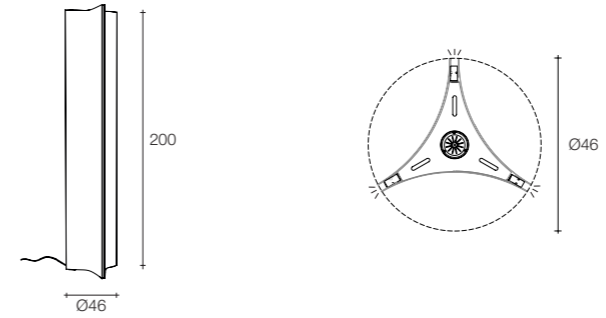

Stanley floor lamp

Body

Top view

Structure	Canopy	Cord	Source	Max power	Dimming	Code	Price €
Brushed stainless steel	-	black	integrated leds	Top: 21W | Edges: 3x39W Total: 138W | 15750lm | 3000K | CRI>80	Casambi Xpress wireless switch	ØCØ6P H2 C8.	€ 4.950

Casambi technology | Xpress-LR remote control
Each light source can be dimmed independently or in programmable groups.
Light sources are replaceable

50 | 66 212x64x62 cm