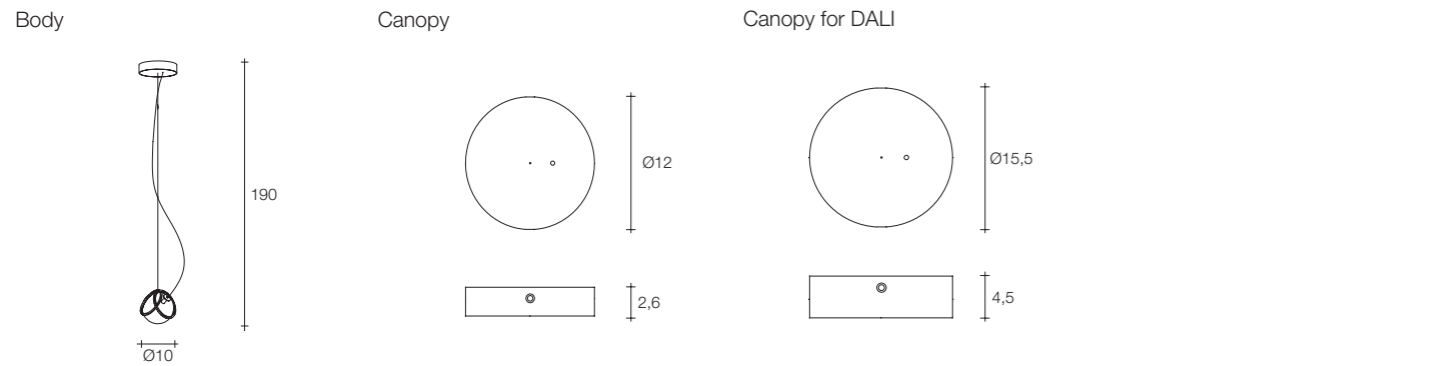

Pug pendant light

Diffuser	Canopy	Cord	Source	Max power	Dimming	Code	Price €
Raw brass | clear glass	White	clear cord + steel cable	G4 Led	1,5W	no	ØUØ1S P1 A9.	455
			G4 Led dimmable	1,5W	100kΩ 0/1-10V PUSH DALI	ØUØ1S P1 A9.D	575

Diffuser	Canopy	Cord	Source	Max power	Dimming	Code	Price €
Polished brass | satin white glass	White	clear cord + steel cable	G4 Led	1,5W	no	ØUØ1S N5 A3.	490
			G4 Led dimmable	1,5W	100kΩ 0/1-10V PUSH DALI	ØUØ1S N5 A3.D	615

G4 Led light bulbs are not included
On site minimum adjustable overall height 30 cm

0,9 kg | 1,1 kg 16,5x16,5x22,5 cm

Light bulb

Source	Max power	Code	Price €
G4 12V Led dimmable	1,5W 3000K	J132ØØØØ	15 (net)