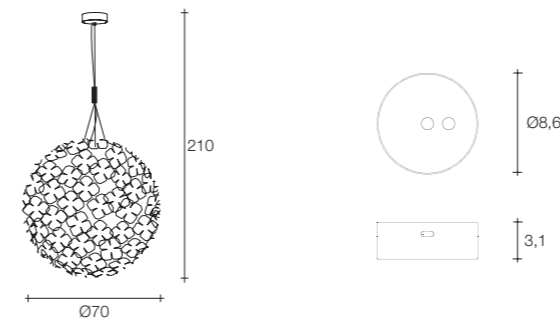

Orten'zia large pendant light

Body

Canopy

Diffuser	Canopy	Cord	Source	Max power	Dimming	Code	Price €
Nickel plated	Nickel plated	red fabric + steel cable	E27 Led dimmable	15W	all systems	ØM51S E7 C8.	3.810
Gold plated	Gold plated	black fabric + steel cable	E27 Led dimmable	15W	all systems	ØM51S L6 C8.	4.970

E27 Led light bulbs are not included
On site minimum adjustable overall height 120 cm

11 | 21 83x78x95 cm