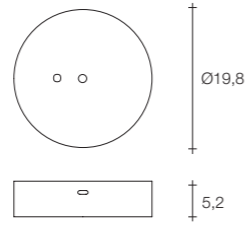

Canopy for DALI