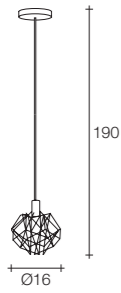

Etoile pendant light

Body