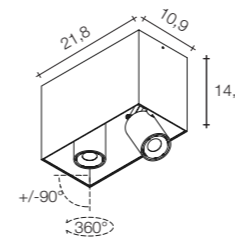

Optional light