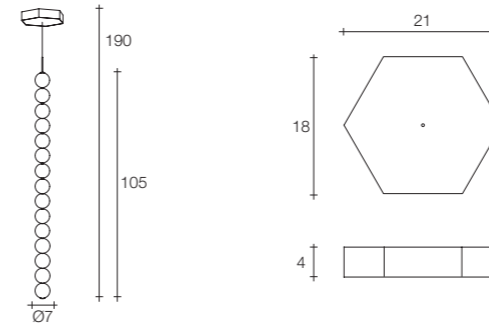

On site minimum adjustable overall height 45 cm

1,6 | 2,4 50x31x21 cm

Abacus medium pendant light

Body | 10 spheres

Canopy

Diffuser	Canopy	Cord	Source	Max power	Dimming	Code	Price €
Brass white glass	White	champagne fabric	Integrated led	7,2W 1080 lm 3000K	0-10V PWM	ØVØ1S E8 B.P 1A	1.220
			Integrated led	7,2W 1080 lm 3000K	100kΩ 0/1-10V PUSH DALI	ØVØ1S E8 B.P 1A D	1.345
Brass white glass	Satin brass	champagne fabric	Integrated led	7,2W 1080 lm 3000K	0-10V PWM	ØVØ1S M3 B.P 1A	1.345
			Integrated led	7,2W 1080 lm 3000K	100kΩ 0/1-10V PUSH DALI	ØVØ1S M3 B.P 1A D	1.465

On site minimum adjustable overall height 80 cm

1,7 | 2,8 83x25x26 cm

Abacus large pendant light

Body | 15 spheres

Canopy

Diffuser	Canopy	Cord	Source	Max power	Dimming	Code	Price €
Brass white glass	White	champagne fabric	Integrated led	10,8W 1620 lm 3000K	0-10V PWM	ØVØ1S E8 B.P 1F	1.715
			Integrated led	10,8W 1620 lm 3000K	100kΩ 0/1-10V PUSH DALI	ØVØ1S E8 B.P 1F D	1.840
Brass white glass	Satin brass	champagne fabric	Integrated led	10,8W 1620 lm 3000K	0-10V PWM	ØVØ1S M3 B.P 1F	1.840
			Integrated led	10,8W 1620 lm 3000K	100kΩ 0/1-10V PUSH DALI	ØVØ1S M3 B.P 1F D	1.960