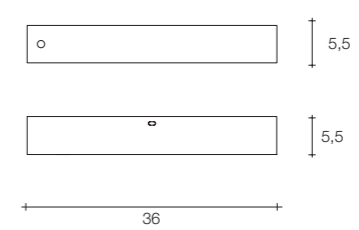

Diffuser	Canopy	Cord	Source	Max power	Dimming	Code	Price €
			G4 Led dimmable	6 x 2W	IGBT	ØJ81S E7 C8.	CE ENEC 2.680
Nickel plated	Nickel plated	clear cord + steel cable	G4 Led dimmable	6 x 2W	1-10V PWM	ØJ81S E7 C8.L	CE ENEC CB 2.680
			G4 Led dimmable	6 x 2W	DALI	ØJ81S E7 C8.D	CE ENEC 2.935
			G4 Led dimmable	6 x 2W	IGBT	ØJ81S E9 C8.	CE ENEC 2.805
Black nickel plated	Black nickel plated	clear cord + steel cable	G4 Led dimmable	6 x 2W	1-10V PWM	ØJ81S E9 C8.L	CE ENEC CB 2.805
			G4 Led dimmable	6 x 2W	DALI	ØJ81S E9 C8.D	CE ENEC 3.060
			G4 Led dimmable	6 x 2W	IGBT	ØJ81S L6 C8.	CE ENEC 2.935
Gold plated	Gold plated	clear cord + steel cable	G4 Led dimmable	6 x 2W	1-10V PWM	ØJ81S L6 C8.L	CE ENEC CB 2.935
			G4 Led dimmable	6 x 2W	DALI	ØJ81S L6 C8.D	CE ENEC 3.190
			G4 Led dimmable	6 x 2W	IGBT	ØJ81S L5 C8.	CE ENEC 2.935
Copper (may age naturally)	Copper (may age naturally)	clear cord + steel cable	G4 Led dimmable	6 x 2W	1-10V PWM	ØJ81S L5 C8.L	CE ENEC CB 2.935
			G4 Led dimmable	6 x 2W	DALI	ØJ81S L5 C8.D	CE ENEC 3.190

G4 Led light bulbs are not included
On site minimum adjustable overall height 50 cm

7,5 | 10 | 162x35x35 cm

Light bulb

Source	Max power	Code	Price €
G4 12V Led dimmable	2W 2700K	J1530000	15 (net)