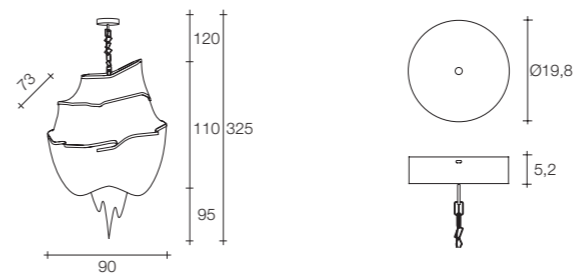

E14 Led light bulbs are not included
On site minimum adjustable overall height 170 cm

28 kg | 58 kg | 85x70x129 cm

Atlantis large three tier chandelier

Body

Canopy

Diffuser	Canopy	Cord	Source	Max power	Dimming	Code	Price €
Nickel plated	Nickel plated	clear cord + chain	E14 Led dimmable	8 x 6W	all systems	ØA15S E7 C8.	CE ENEC 26.400
Black nickel plated	Black nickel plated	clear cord + chain	E14 Led dimmable	8 x 6W	all systems	ØA15S E9 C8.	CE ENEC 28.850
Brushed bronze	Brushed bronze	clear cord + chain	E14 Led dimmable	8 x 6W	all systems	ØA15S F7 C8.	CE ENEC 31.300
Gold plated	Gold plated	clear cord + chain	E14 Led dimmable	8 x 6W	all systems	ØA15S L6 C8.	CE ENEC 31.950
Champagne plated	Champagne plated	clear cord + chain	E14 Led dimmable	8 x 6W	all systems	ØA15S N1 C8.	CE ENEC 31.950
Brushed champagne plated	Brushed champagne plated	clear cord + chain	E14 Led dimmable	8 x 6W	all systems	ØA15S N7 C8.	CE ENEC 35.100