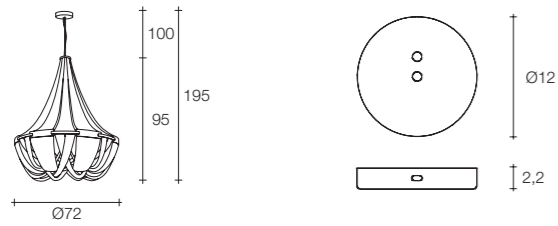

Soscik small chandelier

Body

Canopy

Diffuser	Canopy	Cord	Source	Max power	Dimming	Code	Price €
Nickel plated | Brushed nickel plated	Nickel plated	clear cord + steel cable	G9 Led dimmable	8 x 3,5W	all systems	ØG55S H4 C8.	CE ENEC 11.150
Brushed bronze	Brushed bronze	clear cord + steel cable	G9 Led dimmable	8 x 3,5W	all systems	ØG55S F7 C8.	CE ENEC 13.550
Gold plated | Brushed gold plated	Gold plated	clear cord + steel cable	G9 Led dimmable	8 x 3,5W	all systems	ØG55S L8 C8.	CE ENEC 14.000
Champagne plated | Brushed champagne	Champagne plated	clear cord + steel cable	G9 Led dimmable	8 x 3,5W	all systems	ØG55S N1 C8.	CE ENEC 14.000

G9 Led light bulbs are not included
On site minimum adjustable overall height 115 cm