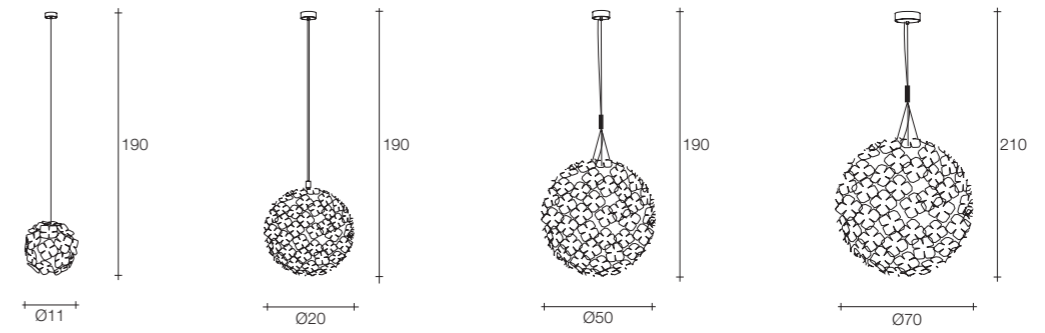

Pendants

Ceiling lamp