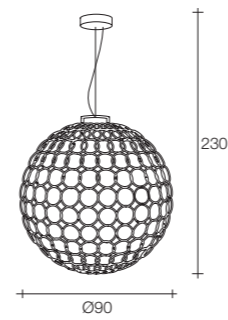

G.r.a. large pendant light

Body

Canopy