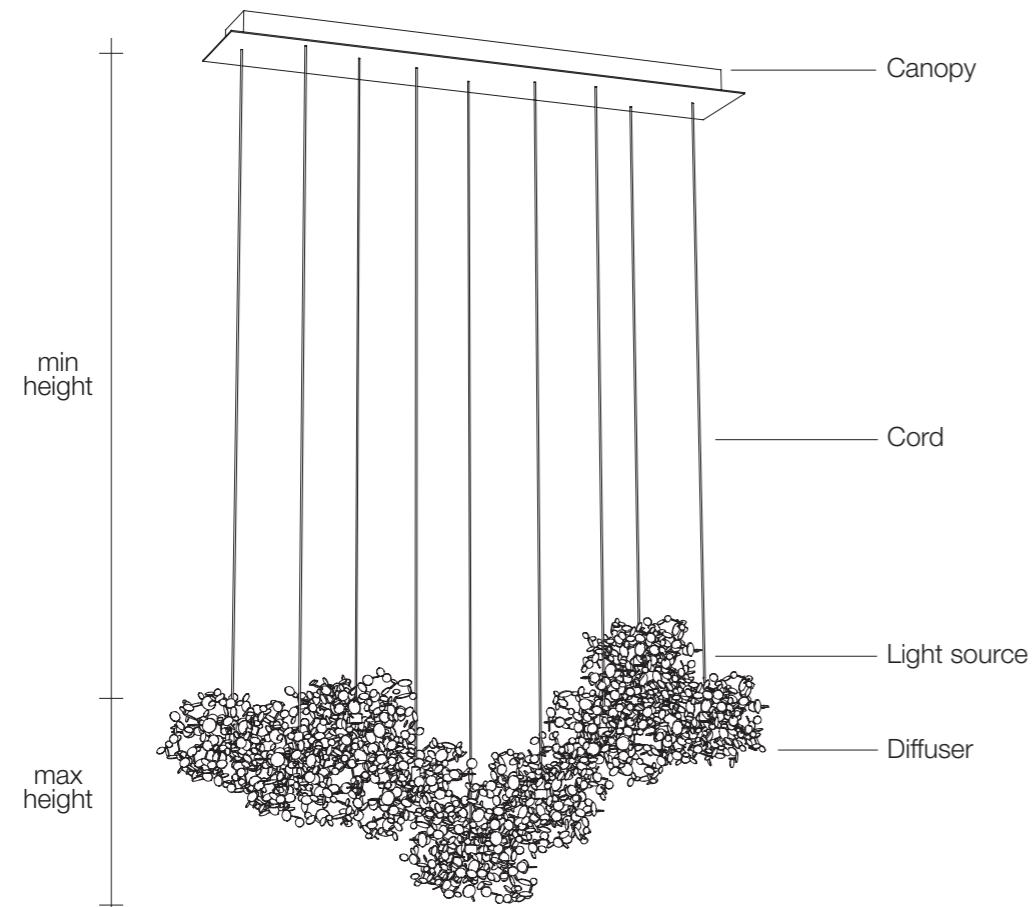

Argent, mon bijou. | Bespoke

Please furnish the details for your design request by utilizing the request form

For further information, please feel free to contact our customer service

Request form |

Canopy	Size	☐ Circle cm ☐	☐ Oval cm ☐	☐ Square cm ☐	☐ Rectangle cm ☐	Type * ☐ Standard ☐ With quick system ☐ Without quick system ☐ Flush ☐ Available only with quick ☐ Radial system ☐ Disc ☐	Finish ☐ White ☐ Stainless steel ☐ Gold plated ☐ Rose gold plated ☐ Champagne plated ☐ Other
	Height	Pendant height min ☐ max ☐	Number of pendants min ☐ cm max ☐ cm	Hanging on Cables ☐ Rods (for Yachts) ☐	Diffuser PVD Finish Solution for YACHTS HOTELS RESTAURANTS ☐ Stainless steel ☐ Gold plated ☐ Rose gold plated ☐ Champagne plated		
Light Source	Voltage 120V ☐ 230V ☐	Type ☐ Integrated led 3000K ☐ Other _____	Dimming ☐ IGBT ☐ TRIAC ☐ DALI ☐ 1-10V ☐ PUSH ☐ Other _____	☐ PWM			

Additional information

*For information about canopy types see page 214