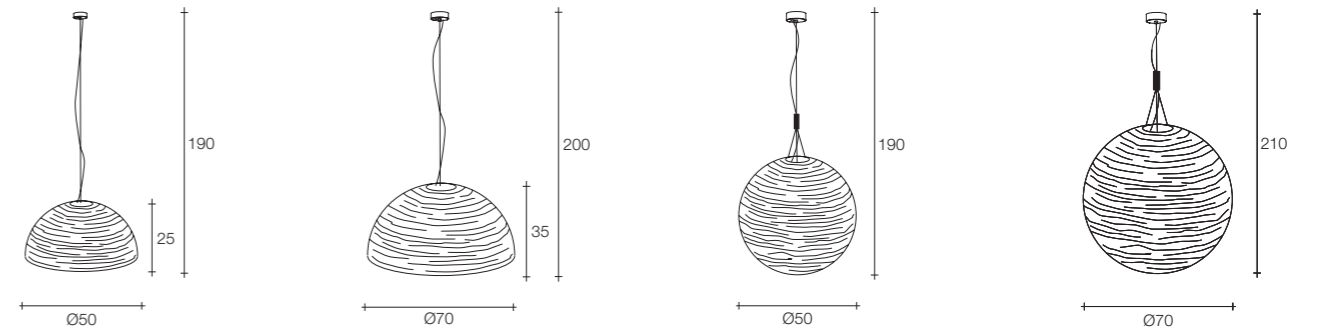

Pendants

Bespoke

Bespoke options available on request | for further information, please feel free to contact our customer service