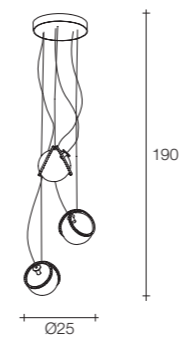

Canopy

 White

Legend

Pendants

3 Light pendant

Pug pendant light

Diffuser	Disc	Cord	Source	Max power	Dimming	Code	Price €
Raw brass clear glass	White	clear cord + steel cable	G4 Led dimmable	1,5W	see power supply options	ØUØ1S P1 A9.KK	400
Polished brass satin white glass	White	clear cord + steel cable	G4 Led dimmable	1,5W	see power supply options	ØUØ1S N5 A3.KK	440