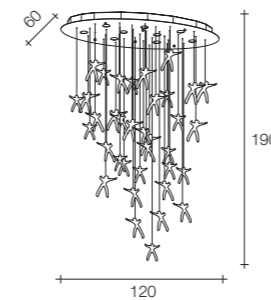

Bespoke

Bespoke options available on request | for further information, please feel free to contact our customer service