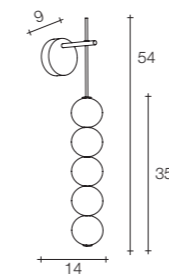

Wall sconce