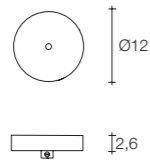

Manta pendant light

Body

Canopy

Canopy for DALI

Diffuser	Canopy	Cord	Source	Max power	Dimming	Code	Price €
Clear crystal	White	clear cord + steel cable	integrated led	1,5W 135 lm 3000K	no	ØKØ12 E8 A9. CB	975
			integrated led	1,5W 115 lm 2700K	no	ØKØ12 E8 A9.W CB	975
			integrated led	1,5W 135 lm 3000K	PUSH DALI	ØKØ12 E8 A9.D* CB	1.225
			integrated led	1,5W 115 lm 2700K	PUSH DALI	ØKØ12 E8 A9.WD* CB	1.225

On site minimum adjustable overall height 180 cm.
Up to minimum 30 cm on request.

4,2 | 5,2
*6,2 | *8

41x41x21 cm
*50x50x25 cm

Manta 3 light pendant

Body

Canopy

Diffuser	Canopy	Cord	Source	Max power	Dimming	Code	Price €
Clear crystal	White	clear cord + steel cable	integrated led	3 x 1,5W 405 lm 3000K	1-10V PUSH	ØKØ31 E8 A9. CB	2.285
			integrated led	3 x 1,5W 345 lm 2700K	1-10V PUSH	ØKØ31 E8 A9.W CB	2.285
			integrated led	3 x 1,5W 405 lm 3000K	PUSH DALI	ØKØ31 E8 A9.D CB	2.410
			integrated led	3 x 1,5W 345 lm 2700K	PUSH DALI	ØKØ31 E8 A9.WD CB	2.410

On site minimum adjustable overall height 170 cm.
Up to minimum 70 cm on request.

7 | 8,4

47,5x31,5x27,5 cm