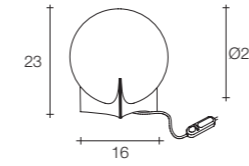

Oscar table lamp

Body

Diffuser	Structure	Cord	Source	Max power	Dimming	Code	Price €
Satin white	Nickel plated	white fabric	E14 Led dimmable	7W	Integrated dimmer	ØCØ2B E7 F5.	CE ENEC 465
Satin white	Satin brass	white fabric	E14 Led dimmable	7W	Integrated dimmer	ØCØ2B N9 F5.	CE ENEC 465
Satin white	Black	black fabric	E14 Led dimmable	7W	Integrated dimmer	ØCØ2B G2 F5.	CE ENEC 465
Satin white	White	white fabric	E14 Led dimmable	7W	Integrated dimmer	ØCØ2B M2 F5.	CE ENEC 465
Satin white	Gold plated	white fabric	E14 Led dimmable	7W	Integrated dimmer	ØCØ2B L6 F5.	CE ENEC 520
Satin white	Rose gold plated	white fabric	E14 Led dimmable	7W	Integrated dimmer	ØCØ2B N4 F5.	CE ENEC 520

E14 Led light bulbs are not included

1,2 | 2,8 41x41x41 cm