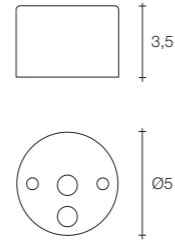

E27 Led light bulbs are not included

5 | 8,6 77x77x30 cm

Orten'zia large ceiling light

Body

Canopy

Canopy

Diffuser	Canopy	Cord	Source	Max power	Dimming	Code	Price €
Nickel plated	Nickel plated	-	E27 Led dimmable	15W	all systems	ØM42L E7 C8.	CE ENEC 1.910
Gold plated	Gold plated	-	E27 Led dimmable	15W	all systems	ØM42L L6 C8.	CE ENEC 2.420