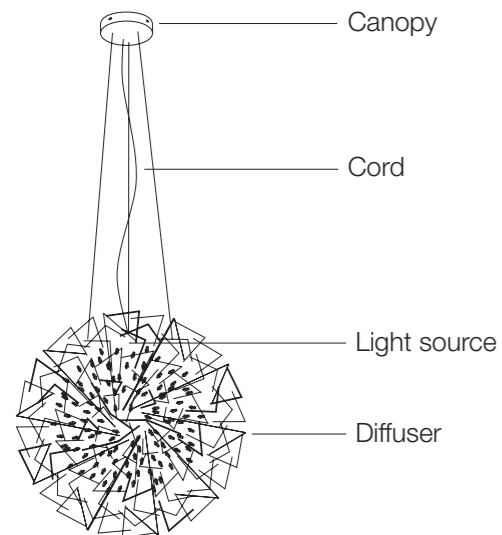

Legend

Finishes

Diffuser

- Nickel plated | clear glass
- Black nickel plated | clear glass
- Gold plated | clear glass

Canopy

- Nickel plated
- Black nickel plated
- Gold plated