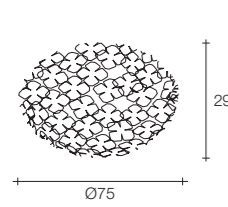

E27 Led light bulbs are not included

5 | 8,6 77x77x30 cm

Orten'zia large ceiling light

Body

Canopy

Canopy

Diffuser	Canopy	Cord	Source	Max power	Dimming	Code	Price €
Nickel plated	Nickel plated	-	E27 Led dimmable	15W	all systems	ØM42L E7 C8.	CE ENEC 1.910
Gold plated	Gold plated	-	E27 Led dimmable	15W	all systems	ØM42L L6 C8.	CE ENEC 2.420