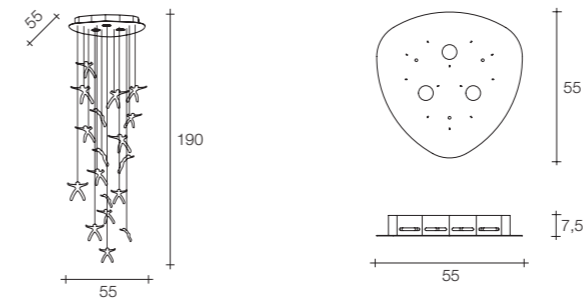

GU10 light bulbs are not included
On site minimum adjustable overall height 125 cm

4,1 | 1x 4
1x 3 1x 50x50x25 cm
1x 50x50x25 cm

Angel Falls 12 pendants

Body | 12 angels

Canopy

Diffuser	Canopy	Cord	Source	Max power	Dimming	Code	Price €
Clear crystal	Brushed nickel	air craft nylon cable	GU10 Led dimmable	3 x 5W	all systems	ØQ12S H4 A9.	CE ENEC 4.340

GU10 light bulbs are not included
On site minimum adjustable overall height 110 cm

9 | 1x 9
1x 6 1x 67x67x23 cm
1x 67x67x30 cm

Angel Falls 18 pendants

Body | 18 angels

Canopy

Diffuser	Canopy	Cord	Source	Max power	Dimming	Code	Price €
Clear crystal	Brushed nickel	air craft nylon cable	GU10 Led dimmable	3 x 5W	all systems	ØQ11S H4 A9.	CE ENEC 5.440