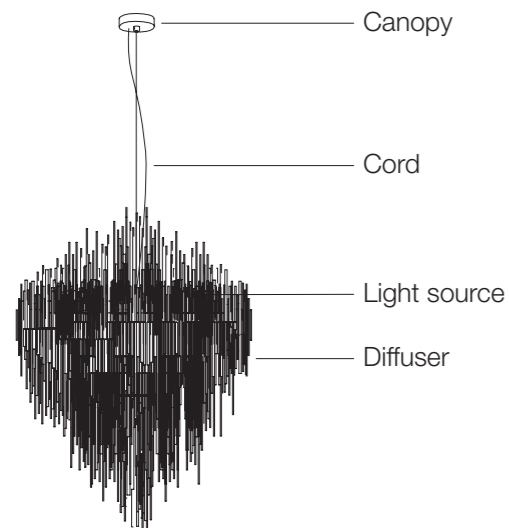

Legend

Iceberg chandelier

Body

Canopy

Diffuser	Canopy	Cord	Source	Max power	Dimming	Code	Price €
Matte white | clear diffuser	Matte white	clear cord + steel cable	E14 Led dimm. + E27 Led dimm.	6 x 6W + 8W	all systems	ØP6ØS E8 A9.	CE ENEC 16.900

E14 Led and E27 Led light bulbs are not included
On site minimum adjustable overall height 150 cm

41 | 4x 10,25
 1x 13,2 | 4x 77x35x26,5 cm
 1x 76x76x60 cm

Bespoke

Bespoke options available on request | for further information, please feel free to contact our customer service