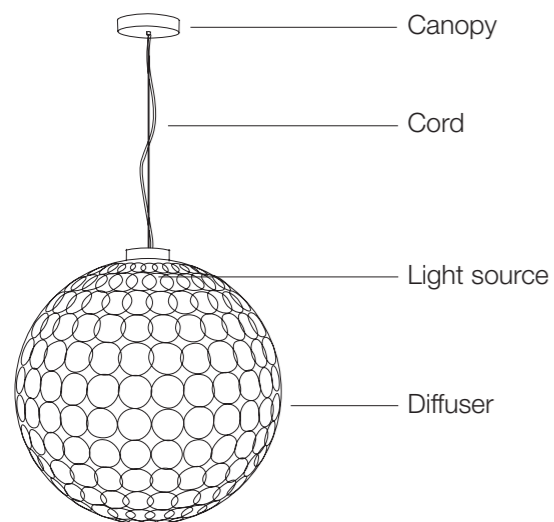

E14 Led light bulbs are not included

1,2 | 2,5 49x41x19 cm

Material

Metal

Legend

Finishes

Diffuser

-  Nickel plated
-  Gold leaf
-  Gold plated