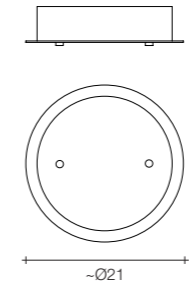

Canopy

Diffuser	Canopy	Cord	Source	Max power	Dimming	Code	Price €
Matte nickel	White	grey fabric	integrated led	2 x 2,1W 474 lm 3000K - 700mA	see power supply options	ØWØ24S E8 B5.T	1.190
Matte black nickel	White	grey fabric	integrated led	2 x 2,1W 474 lm 3000K - 700mA	see power supply options	ØWØ24S E8 B6.T	1.190