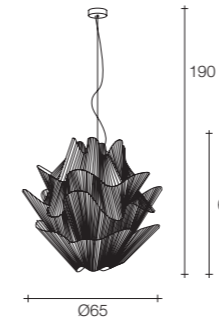

Moiré pendant light

Body

Canopy