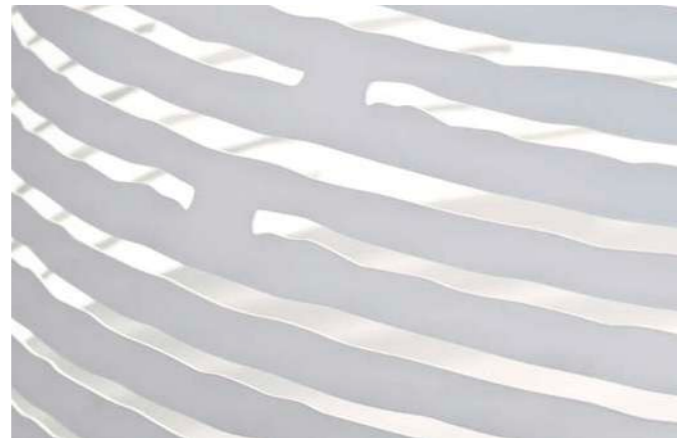

Magdalena | Design Bruno Rainaldi

Material

Metal