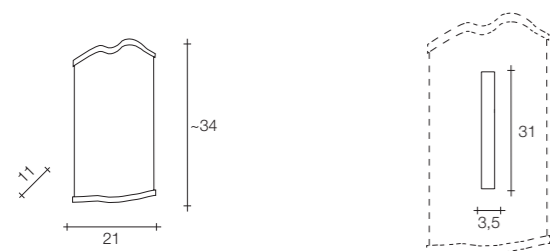

Atlantis small wall sconce

Body

Canopy

Diffuser	Canopy	Cord	Source	Max power	Dimming	Code	Price €
Nickel plated	Nickel plated	-	E14 Led dimmable	2 x 6W	all systems	ØJØ4A E7 C8.	CE ENEC 1.855
Black nickel plated	Black nickel plated	-	E14 Led dimmable	2 x 6W	all systems	ØJØ4A E9 C8.	CE ENEC 2.045
Brushed bronze	Brushed bronze	-	E14 Led dimmable	2 x 6W	all systems	ØJØ4A F7 C8.	CE ENEC 2.530

Diffuser	Canopy	Cord	Source	Max power	Dimming	Code	Price €
Gold plated	Gold plated	-	E14 Led dimmable	2 x 6W	all systems	ØJØ4A L6 C8.	CE ENEC 2.105
Champagne plated	Champagne plated	-	E14 Led dimmable	2 x 6W	all systems	ØJØ4A N1 C8.	CE ENEC 2.105
Brushed champagne plated	Brushed champagne plated	-	E14 Led dimmable	2 x 6W	all systems	ØJØ4A N7 C8.	CE ENEC 2.310

E14 Led light bulbs are not included

2,5 | 4 45x30x30 cm