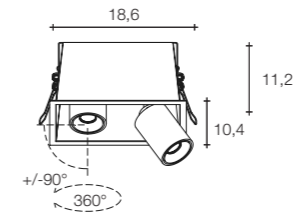

Optional light