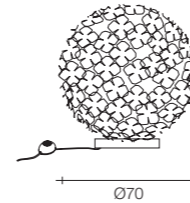

Orten'zia large table | floor

Body

Base

Diffuser	Base	Cord	Source	Max power	Dimming	Code	Price €
Nickel plated	Clear	red fabric	E27 Led dimmable	15W	integrated dimmer	ØM49P E7 C8.	CE ENEC 3.960
Gold plated	Clear	black fabric	E27 Led dimmable	15W	integrated dimmer	ØM49P L6 C8.	CE ENEC 4.970

E27 Led light bulbs are not included

11 | 21 | 83x78x95 cm