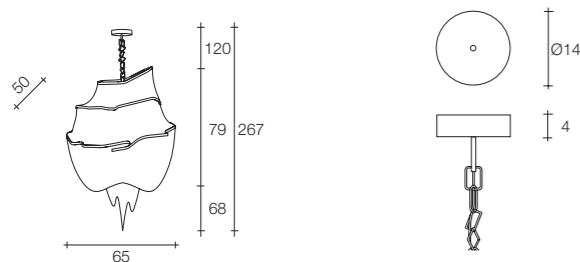

E14 Led light bulbs are not included
On site minimum adjustable overall height 155 cm

18 kg | 54 kg | 75x75x114 cm

Atlantis medium three tier chandelier

Body

Canopy

Diffuser	Canopy	Cord	Source	Max power	Dimming	Code	Price €
Nickel plated	Nickel plated	clear cord + chain	E14 Led dimmable	8 x 6W	all systems	ØA14S E7 C8.	CE ENEC 17.500
Black nickel plated	Black nickel plated	clear cord + chain	E14 Led dimmable	8 x 6W	all systems	ØA14S E9 C8.	CE ENEC 19.400
Brushed bronze	Brushed bronze	clear cord + chain	E14 Led dimmable	8 x 6W	all systems	ØA14S F7 C8.	CE ENEC 20.700