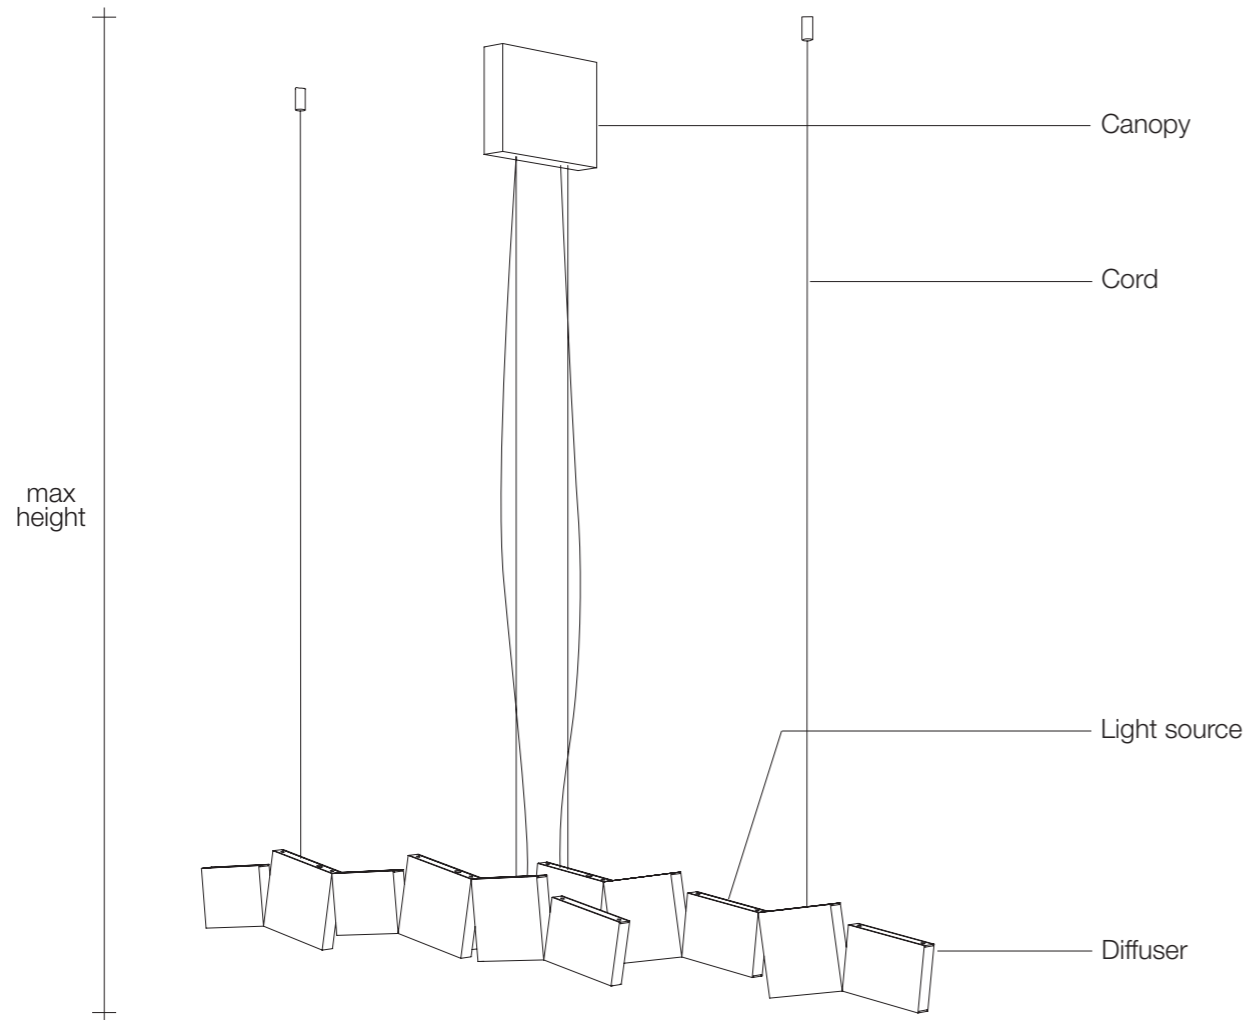

Please furnish the details for your design request by utilizing the request form

Request form |

Canopy	Size		Finish			
	☐ Circle _____ cm ☐	☐ Rectangle _____ cm ☐	☐ White ☐ Black ☐ Other _____			
Height	Chandelier height					
	☐ H max L max _____ cm H max _____ cm	☐ H max L max _____ cm H max _____ cm				
Diffuser	Finish					
	☐ Black	☐ White	☐ Other	_____		
Light Source	Voltage		Type		Dimming	
	☐ 120V	☐ 230V	☐ 3000K	☐ 2700K	☐ IGBT ☐ TRIAC ☐ DALI	☐ 1-10V ☐ PUSH ☐ Other

Additional information

For further information, please feel free to contact our customer service