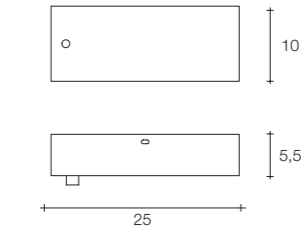

Diffuser	Canopy	Cord	Source	Max power	Dimming	Code	Price €
White polished	White polished	clear cord + steel cable	integrated led	10 x 4,5W 6617 lm CRI 90 3000K	0-10V PWM	ØN8ØS M2 C8.L	8.810
			integrated led	6000 lm CRI 90 2700K	0-10V PWM	ØN8ØS M2 C8.LW	8.810
			integrated led	10 x 4,5W 6617 lm CRI 90 3000K	PUSH DALI	ØN8ØS M2 C8.LD	8.940
			integrated led	6000 lm CRI 90 2700K	PUSH DALI	ØN8ØS M2 C8.LWD	8.940
Brushed nickel plated	Brushed nickel plated	clear cord + steel cable	integrated led	10 x 4,5W 6617 lm CRI 90 3000K	0-10V PWM	ØN8ØS H4 C8.L	9.320
			integrated led	6000 lm CRI 90 2700K	0-10V PWM	ØN8ØS H4 C8.LW	9.320
			integrated led	10 x 4,5W 6617 lm CRI 90 3000K	PUSH DALI	ØN8ØS H4 C8.LD	9.450
			integrated led	6000 lm CRI 90 2700K	PUSH DALI	ØN8ØS H4 C8.LWD	9.450
Brushed gold plated	Brushed gold plated	clear cord + steel cable	integrated led	10 x 4,5W 6617 lm CRI 90 3000K	0-10V PWM	ØN8ØS L9 C8.L	11.450
			integrated led	6000 lm CRI 90 2700K	0-10V PWM	ØN8ØS L9 C8.LW	11.450
			integrated led	10 x 4,5W 6617 lm CRI 90 3000K	PUSH DALI	ØN8ØS L9 C8.LD	11.550
			integrated led	6000 lm CRI 90 2700K	PUSH DALI	ØN8ØS L9 C8.LWD	11.550

On site minimum adjustable overall height 60 cm

12 | 25,4 | 276x46x22 cm