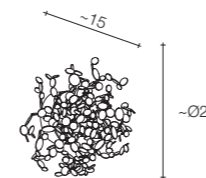

Argent mon bijou wall sconce

Diffuser	Canopy	Source	Max power	Dimming	Code	Price €
Stainless steel	Stainless steel				ØS01A E8 H9.T	495
Gold plated | PVD coating	Gold plated	integrated led	2,1W 237 lm 3000K - 700mA	0/1-10V / PUSH	ØS01A E8 A5.T	850
Rose gold plated | PVD coating	Rose gold				ØS01A E8 A6.T	850
Champagne plated | PVD coating	Champagne plated				ØS01A E8 A7.T	850