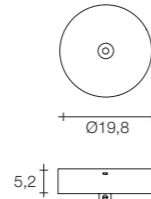

Canopy for DALI

Diffuser	Canopy	Cord	Source	Max power	Dimming	Code	Price €
			G4 Halogen	20W	IGBT TRIAC	ØP05S E7 C8.	505
Nickel plated	Nickel plated	clear	G4 Led	2W	no	ØP05S E7 C8.L	505
			G4 Led dimmable or G4 Halogen	3W or 10W	DALI	ØP05S E7 C8.D	635

G4 Led and G4 Halogen light bulbs are not included
On site minimum adjustable overall height 40 cm