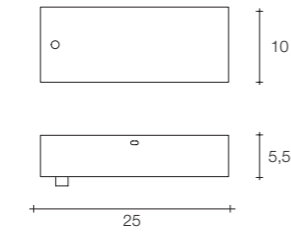

On site minimum adjustable overall height 50 cm

7,2 | 14,8 | 192x46x22 cm

I Lucci Argentati large linear chandelier

Body

Canopy

Canopy for DALI

Diffuser	Canopy	Cord	Source	Max power	Dimming	Code	Price €
White polished	White polished	clear cord + steel cable	integrated led	10 x 4,5W 6617 lm CRI 90 3000K	0-10V PWM	ØN81S M2 C8.L	6.360
			integrated led	6000 lm CRI 90 2700K	0-10V PWM	ØN81S M2 C8.LW	6.360
			integrated led	10 x 4,5W 6617 lm CRI 90 3000K	PUSH DALI	ØN81S M2 C8.LD	6.480
			integrated led	6000 lm CRI 90 2700K	PUSH DALI	ØN81S M2 C8.LWD	6.480
Brushed nickel plated	Brushed nickel plated	clear cord + steel cable	integrated led	10 x 4,5W 6617 lm CRI 90 3000K	0-10V PWM	ØN81S H4 C8.L	6.870
			integrated led	6000 lm CRI 90 2700K	0-10V PWM	ØN81S H4 C8.LW	6.870
			integrated led	10 x 4,5W 6617 lm CRI 90 3000K	PUSH DALI	ØN81S H4 C8.LD	6.990
			integrated led	6000 lm CRI 90 2700K	PUSH DALI	ØN81S H4 C8.LWD	6.990
Brushed gold plated	Brushed gold plated	clear cord + steel cable	integrated led	10 x 4,5W 6617 lm CRI 90 3000K	0-10V PWM	ØN81S L9 C8.L	8.930
			integrated led	6000 lm CRI 90 2700K	0-10V PWM	ØN81S L9 C8.LW	8.930
			integrated led	10 x 4,5W 6617 lm CRI 90 3000K	PUSH DALI	ØN81S L9 C8.LD	9.050
			integrated led	6000 lm CRI 90 2700K	PUSH DALI	ØN81S L9 C8.LWD	9.050