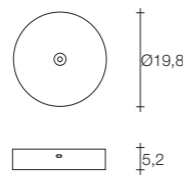

G4 Led and G4 Halogen light bulbs are not included
On site minimum adjustable overall height 40 cm

Etoile linear chandelier

Body

Canopy

Canopy for DALI

Diffuser	Canopy	Cord	Source	Max power	Dimming	Code	Price €
			G4 Halogen	8 x 20W	IGBT TRIAC	ØP04S E7 C8.	3.900
Nickel plated	Nickel plated	clear cord + steel cable	G4 Led	8 x 2W	no	ØP04S E7 C8.L	3.900
			G4 Led dimmable	8 x 2W	DALI	ØP04S E7 C8.LD	4.200