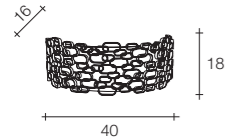

Glamour wall sconce

Body

Diffuser	Canopy	Cord	Source	Max power	Dimming	Code	Price €
Nickel plated	Nickel plated	-	R7s halogen	48W	all systems	ØN18A E7 C8.	CE ENEC 610
			integrated led	13W 1025 lm 3000K	IGBT	ØN18A E7 C8.L	CE ENEC 610
Gold plated	Gold plated	-	R7s halogen	48W	all systems	ØN18A L6 C8.	CE ENEC 640
			integrated led	13W 1025 lm 3000K	IGBT	ØN18A L6 C8.L	CE ENEC 640

R7s Halogen light bulbs are not included

1,5 | 3 50x30x30 cm