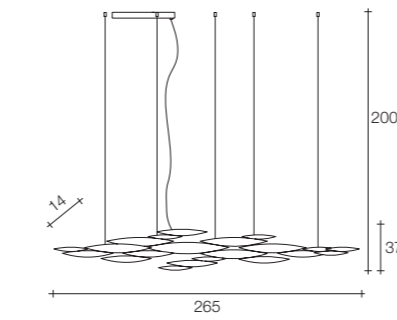

I Lucci Argentati xlarge linear chandelier

Body

Canopy