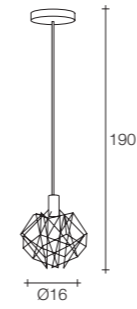

Pendant

Chandelier