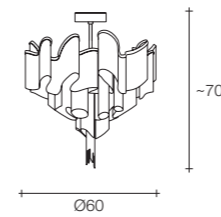

Wall sconce