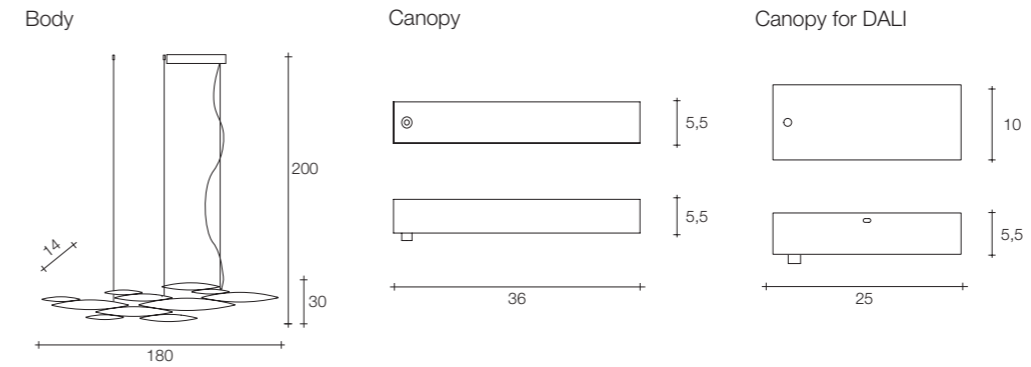

I Lucci Argentati medium linear chandelier

Diffuser	Canopy	Cord	Source	Max power	Dimming	Code	Price €
White polished	White polished	clear cord + steel cable	integrated led	8 x 4,5W 5294 lm CRI 90 3000K	0-10V PWM	ØN83S M2 C8.L	5.230
			integrated led	8 x 4,5W 4800 lm CRI 90 2700K	0-10V PWM	ØN83S M2 C8.LW	5.230
			integrated led	8 x 4,5W 5294 lm CRI 90 3000K	PUSH DALI	ØN83S M2 C8.LD	5.360
			integrated led	8 x 4,5W 4800 lm CRI 90 2700K	PUSH DALI	ØN83S M2 C8.LWD	5.360
Brushed nickel plated	Brushed nickel plated	clear cord + steel cable	integrated led	8 x 4,5W 5294 lm CRI 90 3000K	0-10V PWM	ØN83S H4 C8.L	5.430
			integrated led	8 x 4,5W 4800 lm CRI 90 2700K	0-10V PWM	ØN83S H4 C8.LW	5.430
			integrated led	8 x 4,5W 5294 lm CRI 90 3000K	PUSH DALI	ØN83S H4 C8.LD	5.550
			integrated led	8 x 4,5W 4800 lm CRI 90 2700K	PUSH DALI	ØN83S H4 C8.LWD	5.550
Brushed gold plated	Brushed gold plated	clear cord + steel cable	integrated led	8 x 4,5W 5294 lm CRI 90 3000K	0-10V PWM	ØN83S L9 C8.L	7.020
			integrated led	8 x 4,5W 4800 lm CRI 90 2700K	0-10V PWM	ØN83S L9 C8.LW	7.020
			integrated led	8 x 4,5W 5294 lm CRI 90 3000K	PUSH DALI	ØN83S L9 C8.LD	7.150
			integrated led	8 x 4,5W 4800 lm CRI 90 2700K	PUSH DALI	ØN83S L9 C8.LWD	7.150

On site minimum adjustable overall height 50 cm

7,2 | 14,8 | 192x46x22 cm