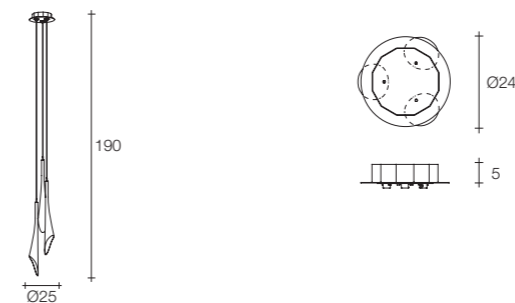

Calle 3 round multi light pendant

Body Canopy

Diffuser	Canopy	Cord	Source	Max power	Dimming	Code	Price €
Clear crystal	White	clear	G4 Led dimmable or G4 Halogen	3 x 2W or 3 x 20W	IGBT	ØTØ3S E8 A9.	CE ENEC 2.620
Clear crystal	White	clear	G4 Led	3 x 2W	no	ØTØ3S E8 A9.L	CE ENEC CB 2.920
Clear crystal	White	clear	G4 Led dimmable or G4 Halogen	3 x 2W or 3 x 20W	DALI	ØTØ3S E8 A9.D	CE ENEC 2.880

Quick system included (for further information see page 216-217)
G4 Led and G4 Halogen light bulbs are not included
On site minimum adjustable overall height 110 cm

6 | 10 77x77x30 cm