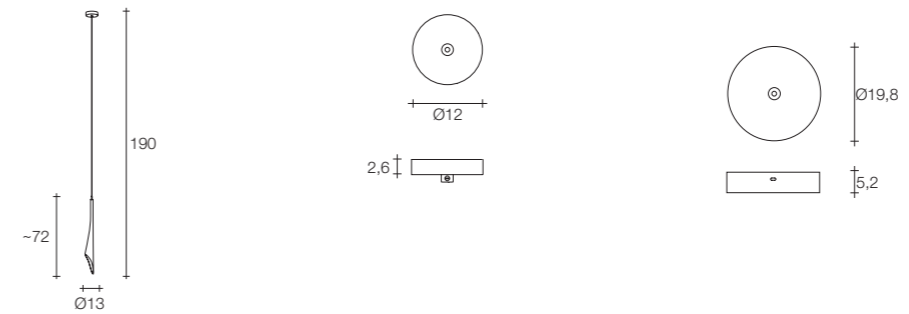

Calle pendant light

Body Canopy Canopy for DALI

Diffuser	Canopy	Cord	Source	Max power	Dimming	Code	Price €
Clear crystal	White	clear	G4 Halogen	20W	IGBT TRIAC	ØTØ1S E8 A9.	CE ENEC 785
Clear crystal	White	clear	G4 Led	2W	no	ØTØ1S E8 A9.L	CE ENEC CB 785
Clear crystal	White	clear	G4 Led dimmable or G4 Halogen	3W or 20W	DALI	ØTØ1S E8 A9.D	CE ENEC 915

G4 Led and G4 Halogen light bulbs are not included
On site minimum adjustable overall height 135 cm

1,5 | 3 83x25x26 cm