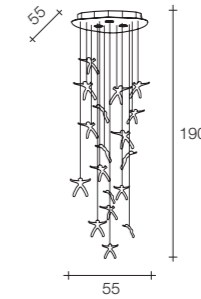

Bespoke

Bespoke options available on request | for further information, please feel free to contact our customer service