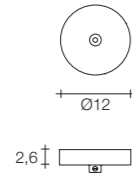

Etoile pendant light

Body

Canopy

Canopy for DALI

Diffuser	Canopy	Cord	Source	Max power	Dimming	Code	Price €
			G4 Halogen	20W	IGBT TRIAC	ØP05S E7 C8.	505
Nickel plated	Nickel plated	clear	G4 Led	2W	no	ØP05S E7 C8.L	505
			G4 Led dimmable or G4 Halogen	3W or 10W	DALI	ØP05S E7 C8.D	635

G4 Led and G4 Halogen light bulbs are not included
On site minimum adjustable overall height 40 cm

Etoile chandelier

Body

Canopy

Diffuser	Canopy	Cord	Source	Max power	Dimming	Code	Price €
			G4 Halogen	8 x 10W or 8 x 20W	IGBT TRIAC	ØP01S E7 C8.	5.360
Nickel plated	Nickel plated	clear cord + steel cable	G4 Led dimmable	16 x 1,2W	1-10V PWM	ØP01S E7 C8.L	5.360
			G4 Led dimmable	16 x 1,2W	100kΩ 0/1-10V PUSH DALI	ØP01S E7 C8.LD	5.490

G4 Led and G4 Halogen light bulbs are not included
On site minimum adjustable overall height 40 cm

Etoile linear chandelier

Body

Canopy

Canopy for DALI

Diffuser	Canopy	Cord	Source	Max power	Dimming	Code	Price €
			G4 Halogen	8 x 20W	IGBT TRIAC	ØP04S E7 C8.	3.900
Nickel plated	Nickel plated	clear cord + steel cable	G4 Led	8 x 2W	no	ØP04S E7 C8.L	3.900
			G4 Led dimmable	8 x 2W	DALI	ØP04S E7 C8.LD	4.200

G4 Led and G4 Halogen light bulbs are not included
On site minimum adjustable overall height 40 cm

Etoile wall sconce

Body

Canopy

Diffuser	Canopy	Cord	Source	Max power	Dimming	Code	Price €
			G4 Led dimmable or G4 Halogen	6 x 2W or 6 x 10W	IGBT	ØP03A E7 C8.	1.250
Nickel plated	Nickel plated	-	G4 Led	6 x 2W	no	ØP03A E7 C8.L	1.250

G4 Led and G4 Halogen light bulbs are not included