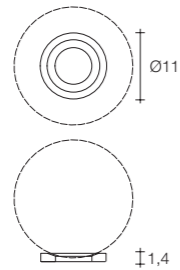

Orten'zia small table | floor

Body

Base

Diffuser	Base	Cord	Source	Max power	Dimming	Code	Price €
Nickel plated	Clear	red fabric	E14 Led dimmable	4W	integrated dimmer	ØM41B E7 C8.	CE ENEC 620
Gold plated	Clear	black fabric	E14 Led dimmable	4W	integrated dimmer	ØM41B L6 C8.	CE ENEC 655

E14 Led light bulbs are not included

1,2 | 2 | 30x30x30 cm