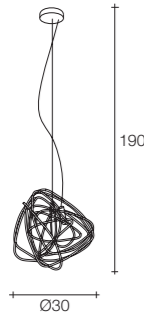

Doodle pendant light

Body

Canopy