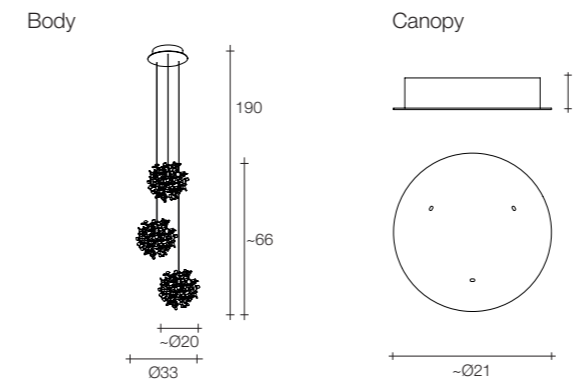

Argent mon bijou 3 light pendant

Diffuser	Canopy	Cord	Source	Max power	Dimming	Code	Price €
Stainless steel						ØS03S E8 H9.T	1.450
Gold plated | PVD coating	White	clear	integrated led	4,5W 522 lm 3000K - 500mA	IGBT / TRIAC	CC ØS03S E8 A5.T	2.495
Rose gold plated | PVD coating						BE ØS03S E8 A6.T	2.495
Champagne plated | PVD coating						ØS03S E8 A7.T	2.495

On site minimum adjustable overall height 95 cm