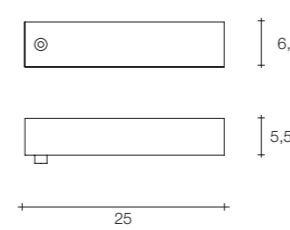

Canopy for DALI