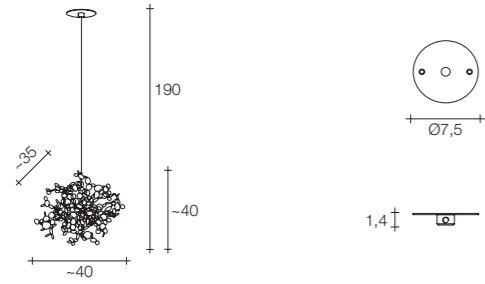

Argent pendant light

Body Disc DRIVER NOT INCLUDED

Diffuser	Disc	Cord	Source	Max power	Dimming	Code	Price €
Stainless steel	White	clear	G4 Led dimmable or G4 Halogen	3 x 2W or 3 x 20W	see power supply options	ØN9ØS E7 C8.KK	855
Gold plated	White	clear	G4 Led dimmable or G4 Halogen	3 x 2W or 3 x 20W	see power supply options	ØN9ØS L6 C8.KK	1.400
Rose gold plated	White	clear	G4 Led dimmable or G4 Halogen	3 x 2W or 3 x 20W	see power supply options	ØN9ØS N4 C8.KK	1.400
Champagne plated	White	clear	G4 Led dimmable or G4 Halogen	3 x 2W or 3 x 20W	see power supply options	ØN9ØS N1 C8.KK	1.400

G4 Led and G4 Halogen light bulbs are not included
On site minimum adjustable overall height 60 cm

2,4 | 4,8 51x51x51 cm

Power supply options

G4 HALO

Dimming	Code	Price €
IGBT max 1 pendant	R1030000	30 (net)
DALI max 1 pendant	KITELETDALIHALO70	160 (net)

G4 LED

Dimming	Code	Price €
IGBT max 7 pendants	R1030000	30 (net)
100kΩ 0/1-10V PUSH max 8 pendants	KITELETDALILED60	135 (net)
DALI max 14 pendants	KITELETDALILED100	160 (net)