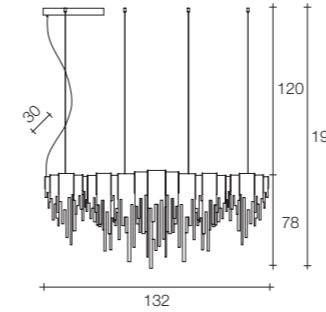

Volver medium linear chandelier

Body

Canopy