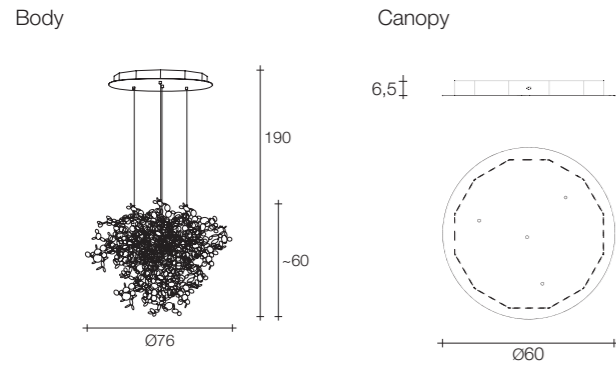

Argent 4 round multi light pendant

Diffuser	Canopy	Cord	Source	Max power	Dimming	Code	Price €
Stainless steel	White	clear	G4 Led dimmable or G4 Halogen	12 x 2W or 12 x 20W	IGBT	ØN91S E7 C8. CE ENE	4.470
			G4 Led dimmable	12 x 2W	1-10V PWM	ØN91S E7 C8.L CE ENE CB	4.470
			G4 Led dimmable or G4 Halogen	12 x 2W or 12 x 20W	DALI	ØN91S E7 C8.D CE ENE	4.850
			G4 Led dimmable	12 x 2W	100kΩ 0/1-10V PUSH DALI	ØN91S E7 C8.LD CE ENE	4.590
Gold plated	White	clear	G4 Led dimmable or G4 Halogen	12 x 2W or 12 x 20W	IGBT	ØN91S L6 C8. CE ENE	6.830
			G4 Led dimmable	12 x 2W	1-10V PWM	ØN91S L6 C8.L CE ENE CB	6.830
			G4 Led dimmable or G4 Halogen	12 x 2W or 12 x 20W	DALI	ØN91S L6 C8.D CE ENE	7.210
Rose gold plated	White	clear	G4 Led dimmable	12 x 2W	100kΩ 0/1-10V PUSH DALI	ØN91S L6 C8.LD CE ENE	6.940
			G4 Led dimmable or G4 Halogen	12 x 2W or 12 x 20W	IGBT	ØN91S N4 C8. CE ENE	6.830
			G4 Led dimmable	12 x 2W	1-10V PWM	ØN91S N4 C8.L CE ENE CB	6.830
Champagne plated	White	clear	G4 Led dimmable or G4 Halogen	12 x 2W or 12 x 20W	DALI	ØN91S N4 C8.D CE ENE	7.210
			G4 Led dimmable	12 x 2W	100kΩ 0/1-10V PUSH DALI	ØN91S N4 C8.LD CE ENE	6.940
			G4 Led dimmable or G4 Halogen	12 x 2W or 12 x 20W	IGBT	ØN91S N1 C8. CE ENE	6.830
Champagne plated	White	clear	G4 Led dimmable	12 x 2W	1-10V PWM	ØN91S N1 C8.L CE ENE CB	6.830
			G4 Led dimmable or G4 Halogen	12 x 2W or 12 x 20W	DALI	ØN91S N1 C8.D CE ENE	7.210
			G4 Led dimmable	12 x 2W	100kΩ 0/1-10V PUSH DALI	ØN91S N1 C8.LD CE ENE	6.940

G4 Led and G4 Halogen light bulbs are not included
On site minimum adjustable overall height 90 cm

18,5 Kg | 32 Kg | 115x95x75 cm