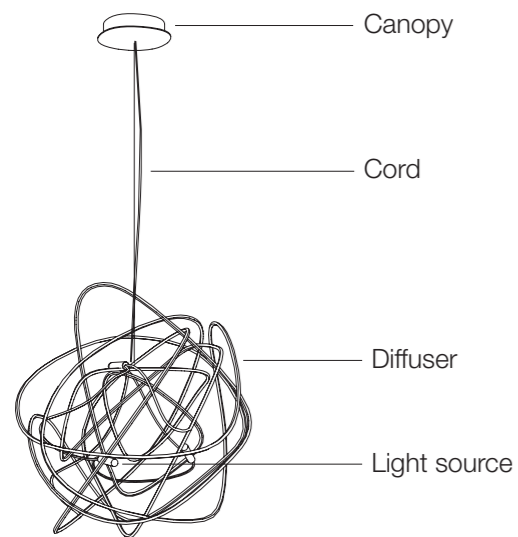

Legend

Finishes

Diffuser

- Nickel plated
- Black nickel plated
- Gold plated
- Copper (may age naturally)

Canopy

- Nickel plated
- Black nickel plated
- Gold plated
- Copper (may age naturally)