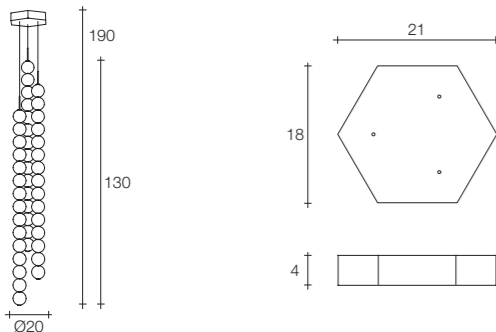

Abacus 3 large round multi light pendant

Body | 3x15 spheres

Canopy

Diffuser	Canopy	Cord	Source	Max power	Dimming	Code	Price €
Brass | white glass	White	champagne fabric	Integrated led	3 x 10,8W 4860 lm 3000K	0-10V PWM	ØVØ3S E8 B.P 2B	4.630
			Integrated led	3 x 10,8W 4860 lm 3000K	100kΩ 0/1-10V PUSH DALI	ØVØ3S E8 B.P 2B D	4.755
Brass | white glass	Satin brass	champagne fabric	Integrated led	3 x 10,8W 4860 lm 3000K	0-10V PWM	ØVØ3S M3 B.P 2B	4.755
			Integrated led	3 x 10,8W 4860 lm 3000K	100kΩ 0/1-10V PUSH DALI	ØVØ3S M3 B.P 2B D	4.875

On site minimum adjustable overall height 150 cm

3,2 | 7,7 162x35x35 cm