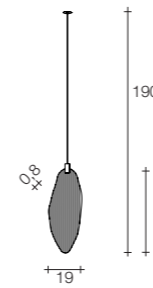

Harpe pendant light

Body