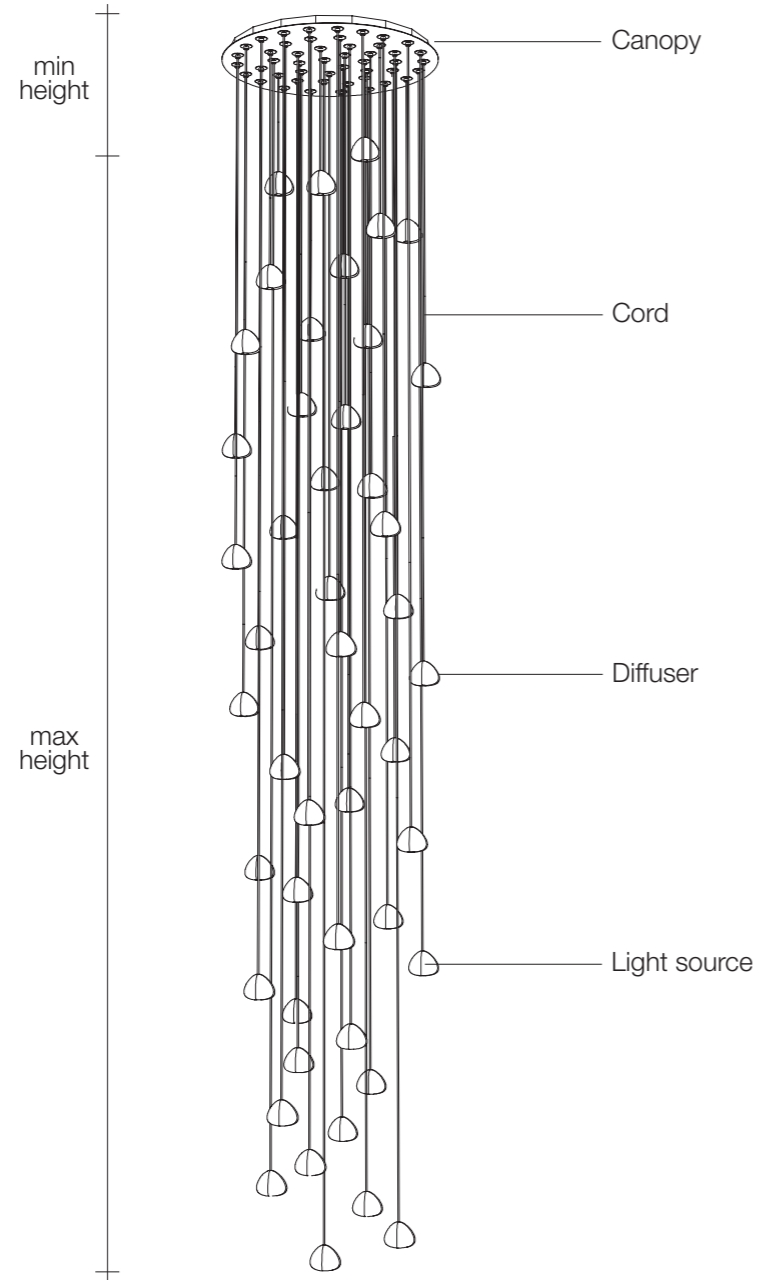

Mizu | Bespoke

Please furnish the details for your design request by utilizing the request form

Request form |

	Size	Type *	Finish
Canopy	cm ☐	cm ☐	☐ With quick system ☐ Without quick system
	cm ☐	cm ☐	☐ Available only with quick
		☐	☐ White ☐ Mirror Stainless steel ☐ Brushed Stainless steel ☐ Other
		☐	

Height
min _____ cm max _____ cm

Diffuser	Finish	Number of pendants
	Clear ☐ Champagne ☐ Cognac ☐ Silver Dust ☐ Gold ☐	

Light Source	Voltage	Type	Dimming
	120V ☐ 230V ☐	Bulb ☐ Halo ☐ Integrated led ☐ 3000K ☐ 2700K ☐	☐ IGBT ☐ 1-10V ☐ TRIAC ☐ PUSH ☐ DALI ☐ Other

Additional information