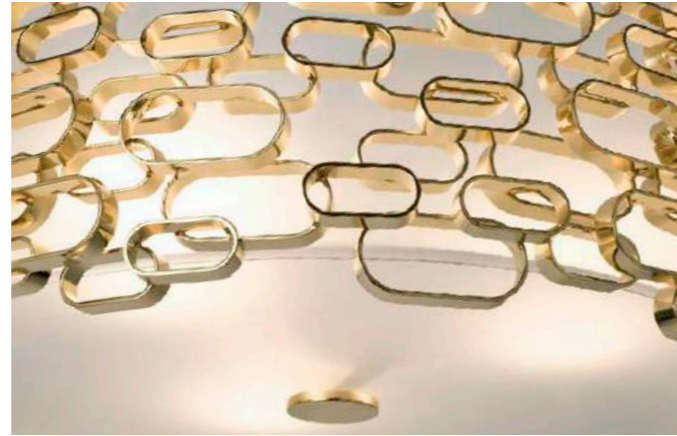

Material

Metal

Finishes

Diffuser

Nickel plated

Gold plated

Canopy

Nickel plated

Gold plated