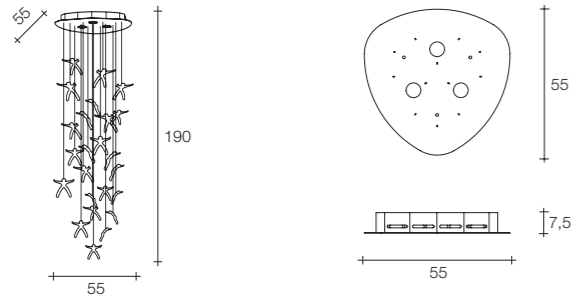

GU10 light bulbs are not included
On site minimum adjustable overall height 125 cm

4,1 | 1x 4
1x 3 1x 50x50x25 cm
1x 50x50x25 cm

Angel Falls 12 pendants

Body | 12 angels

Canopy

Diffuser	Canopy	Cord	Source	Max power	Dimming	Code	Price €
Clear crystal	Brushed nickel	air craft nylon cable	GU10 Led dimmable	3 x 5W	all systems	ØQ12S H4 A9.	CE ENEC 4.340

GU10 light bulbs are not included
On site minimum adjustable overall height 110 cm

9 | 1x 9
1x 6 1x 67x67x23 cm
1x 67x67x30 cm

Angel Falls 18 pendants

Body | 18 angels

Canopy

Diffuser	Canopy	Cord	Source	Max power	Dimming	Code	Price €
Clear crystal	Brushed nickel	air craft nylon cable	GU10 Led dimmable	3 x 5W	all systems	ØQ11S H4 A9.	CE ENEC 5.440

GU10 light bulbs are not included
On site minimum adjustable overall height 160 cm

10 | 1x 9
1x 7,5 1x 67x67x23 cm
1x 67x67x30 cm

Angel Falls 24 pendants

Body | 24 angels

Canopy

Diffuser	Canopy	Cord	Source	Max power	Dimming	Code	Price €
Clear crystal	Brushed nickel	air craft nylon cable	GU10 Led dimmable	3 x 5W	all systems	ØQ10S H4 A9.	CE ENEC 6.890