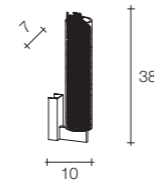

Bespoke

Bespoke options available on request | for further information, please feel free to contact our customer service