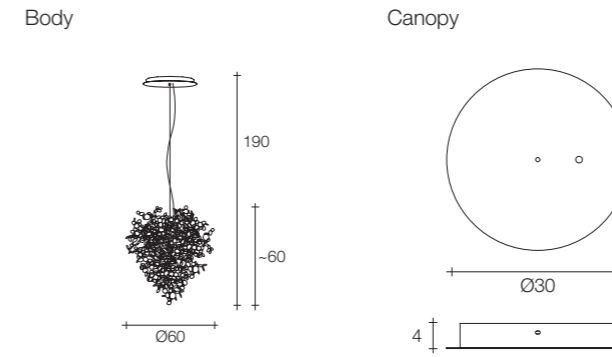

Argent small chandelier

Diffuser	Canopy	Cord	Source	Max power	Dimming	Code	Price €
Stainless steel	Nickel plated	clear cord + steel cable	Integrated led	6 x 2,1W Led 1698 lm 3000K	0/1-10V PUSH DALI	ØN95S E7 C8.	4.470
			Integrated led	6 x 2,1W Led 1518 lm 2700K	0/1-10V PUSH DALI	ØN95S E7 C8.W	4.470
Gold plated	White	clear cord + steel cable	Integrated led	6 x 2,1W Led 1698 lm 3000K	0/1-10V PUSH DALI	ØN95S L6 C8.	6.830
			Integrated led	6 x 2,1W Led 1518 lm 2700K	0/1-10V PUSH DALI	ØN95S L6 C8.W	6.830
Rose gold plated	White	clear cord + steel cable	Integrated led	6 x 2,1W Led 1698 lm 3000K	0/1-10V PUSH DALI	ØN95S N4 C8.	6.830
			Integrated led	6 x 2,1W Led 1518 lm 2700K	0/1-10V PUSH DALI	ØN95S N4 C8.W	6.830
Champagne plated	White	clear cord + steel cable	Integrated led	6 x 2,1W Led 1698 lm 3000K	0/1-10V PUSH DALI	ØN95S N1 C8.	6.830
			Integrated led	6 x 2,1W Led 1518 lm 2700K	0/1-10V PUSH DALI	ØN95S N1 C8.W	6.830

On site minimum adjustable overall height 80 cm

11 | 26 | 83x78x95 cm