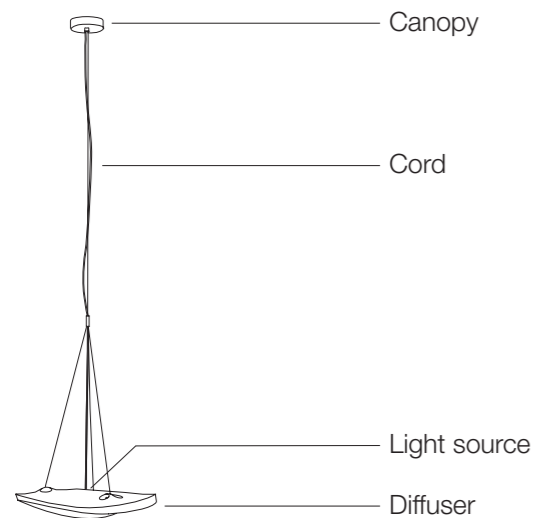

Material

Clear

Finishes

Diffuser available in

Clear crystal

Canopy available in

White

Legend

Pendants

3 Light pendant

Bespoke

Bespoke options available on request | for further information, please feel free to contact our customer service