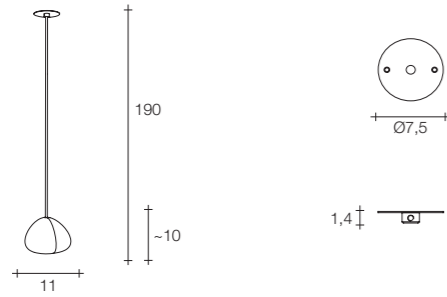

Mizu pendant light

Body Disc DRIVER NOT INCLUDED

Diffuser	Disc	Cord	Source	Max power	Dimming	Code	Price €
Clear crystal	White	Clear	G4 Led or G4 Halogen	2W or 10W	see power supply options	ØR01S E8 A9.KK CE ENEC	390
			Integrated led	1,5W 146 lm 3000K - 500mA	see power supply options	ØR01S E8 A9.E KK CE ENEC	415
Champagne crystal	White	Clear	G4 Led or G4 Halogen	2W or 10W	see power supply options	ØR01S E8 H1.KK CE ENEC	400
			Integrated led	1,5W 146 lm 3000K - 500mA	see power supply options	ØR01S E8 H1.E KK CE ENEC	435
Cognac crystal	White	Clear	G4 Led or G4 Halogen	2W or 10W	see power supply options	ØR01S E8 H4.KK CE ENEC	400
			Integrated led	1,5W 129 lm 2700K - 500mA	see power supply options	ØR01S E8 H4.EW KK CE ENEC	435
Silver dust crystal	White	Clear	G4 Led or G4 Halogen	2W or 10W	see power supply options	ØR01S E8 F4.KK CE ENEC	460
			Integrated led	1,5W 146 lm 3000K - 500mA	see power supply options	ØR01S E8 F4.E KK CE ENEC	515
Gold crystal	White	Clear	G4 Led or G4 Halogen	2W or 10W	see power supply options	ØR01S E8 A4.KK CE ENEC	555
			Integrated led	1,5W 146 lm 3000K - 500mA	see power supply options	ØR01S E8 A4.E KK CE ENEC	590
			Integrated led	1,5W 129 lm 2700K - 500mA	see power supply options	ØR01S E8 A4.EW KK CE ENEC	590

G4 Led and G4 Halogen light bulbs are not included
On site minimum adjustable overall height 20 cm

2 kg | 2,5 kg 16,5x16,5x22,5 cm

Power supply options

G4 HALO

Dimming		Code	Price €
IGBT	max 5 pendants	R1030000	30 (net)
DALI	max 5 pendants	KITELETDALIHALO70	160 (net)

G4 LED

Dimming		Code	Price €
IGBT	min 2 max 21 pendants	R1030000	30 (net)
100kΩ 0/1-10V PUSH	max 25 pendants	KITELETDALILED60	135 (net)
DALI	max 43 pendants	KITELETDALILED100	160 (net)

INTEGRATED LED 2700K or 3000K

Dimming		Code	Price €
1-10V / PUSH	min 2 max 12 pendants	R1110000	48 (net)
0/1-10V / PUSH / DALI	min 4 max 16 pendants	R1070000	88 (net)