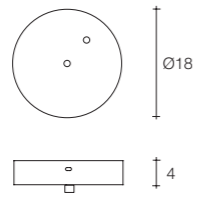

Canopy

Diffuser	Canopy	Cord	Source	Max power	Dimming	Code	Price €
Nickel plated	Nickel plated	red fabric + steel cable	Integrated COB Led	18W 1640 lm 3000K	1-10V PUSH	ØN42S E7 C8.L	CE ENEC 3.395
			Integrated COB Led	18W 1570 lm 2700K	1-10V PUSH	ØN42S E7 C8.LW	CE ENEC 3.395
			Integrated COB Led	18W 1640 lm 3000K	DALI	ØN42S E7 C8.LD	CE ENEC 3.530
			Integrated COB Led	18W 1570 lm 2700K	DALI	ØN42S E7 C8.LWD	CE ENEC 3.530
Gold leaf	Gold leaf	black fabric + steel cable	Integrated COB Led	18W 1640 lm 3000K	1-10V PUSH	ØN42S H5 C8.L	CE ENEC 3.935
			Integrated COB Led	18W 1570 lm 2700K	1-10V PUSH	ØN42S H5 C8.LW	CE ENEC 3.935
			Integrated COB Led	18W 1640 lm 3000K	DALI	ØN42S H5 C8.LD	CE ENEC 4.065
Gold plated	Gold plated	black fabric + steel cable	Integrated COB Led	18W 1640 lm 3000K	1-10V PUSH	ØN42S P3 C8.L	CE ENEC 4.300
			Integrated COB Led	18W 1570 lm 2700K	1-10V PUSH	ØN42S P3 C8.LW	CE ENEC 4.300
			Integrated COB Led	18W 1640 lm 3000K	DALI	ØN42S P3 C8.LD	CE ENEC 4.430
			Integrated COB Led	18W 1570 lm 2700K	DALI	ØN42S P3 C8.LWD	CE ENEC 4.430

On site minimum adjustable overall height 90 cm

10,5 |
21 |
77x77x84 cm