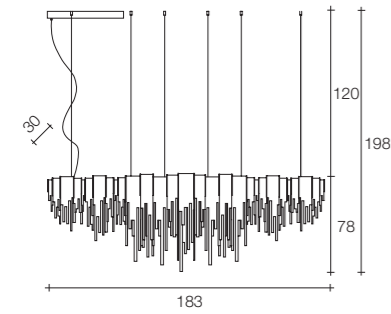

Volver large linear chandelier

Body

Canopy