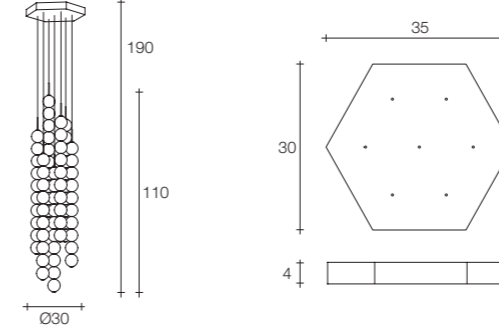

Abacus 7 medium round multi light pendant

Body | 7x10 spheres

Canopy

Diffuser	Canopy	Cord	Source	Max power	Dimming	Code	Price €
Brass | white glass	White	champagne fabric	Integrated led	7 x 7,2W 7560 lm 3000K	0-10V PWM	ØVØ7S E8 B.P 32	7.090
			Integrated led	7 x 7,2W 7560 lm 3000K	100kΩ 0/1-10V PUSH DALI	ØVØ7S E8 B.P 32 D	7.220
Brass | white glass	Satin brass	champagne fabric	Integrated led	7 x 7,2W 7560 lm 3000K	0-10V PWM	ØVØ7S M3 B.P 32	7.220
			Integrated led	7 x 7,2W 7560 lm 3000K	100kΩ 0/1-10V PUSH DALI	ØVØ7S M3 B.P 32 D	7.340

On site minimum adjustable overall height 130 cm

7,5 | 12,5 191x46x46 cm