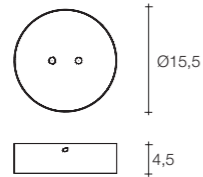

G4 Led and G4 Halogen light bulbs are not included
On site minimum adjustable overall height 40 cm

Etoile linear chandelier

Body

Canopy

Canopy for DALI

Diffuser	Canopy	Cord	Source	Max power	Dimming	Code	Price €
			G4 Halogen	8 x 20W	IGBT TRIAC	ØP04S E7 C8.	3.900
Nickel plated	Nickel plated	clear cord + steel cable	G4 Led	8 x 2W	no	ØP04S E7 C8.L	3.900
			G4 Led dimmable	8 x 2W	DALI	ØP04S E7 C8.LD	4.200