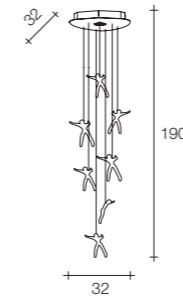

Bespoke

Bespoke options available on request | for further information, please feel free to contact our customer service