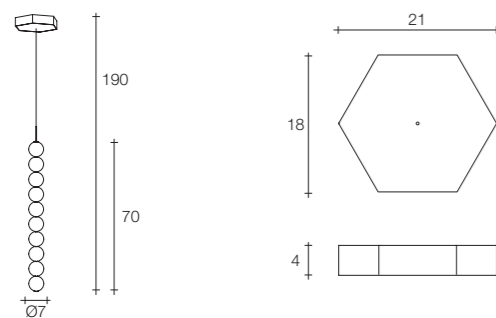

On site minimum adjustable overall height 45 cm

1,6 | 2,4 50x31x21 cm

Abacus medium pendant light

Body | 10 spheres

Canopy

Diffuser	Canopy	Cord	Source	Max power	Dimming	Code	Price €
Brass white glass	White	champagne fabric	Integrated led	7,2W 1080 lm 3000K	0-10V PWM	ØVØ1S E8 B.P 1A	1.220
			Integrated led	7,2W 1080 lm 3000K	100kΩ 0/1-10V PUSH DALI	ØVØ1S E8 B.P 1A D	1.345
Brass white glass	Satin brass	champagne fabric	Integrated led	7,2W 1080 lm 3000K	0-10V PWM	ØVØ1S M3 B.P 1A	1.345
			Integrated led	7,2W 1080 lm 3000K	100kΩ 0/1-10V PUSH DALI	ØVØ1S M3 B.P 1A D	1.465