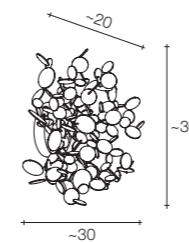

Wall sconce