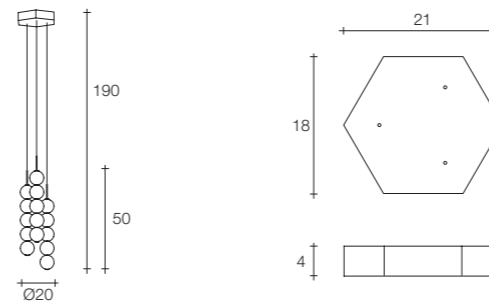

On site minimum adjustable overall height 45 cm

1,6 | 2,4 50x31x21 cm

Abacus medium pendant light

Body | 10 spheres

Canopy

Diffuser	Canopy	Cord	Source	Max power	Dimming	Code	Price €
Brass white glass	White	champagne fabric	Integrated led	7,2W 1080 lm 3000K	0-10V PWM	ØVØ1S E8 B.P 1A	1.220
			Integrated led	7,2W 1080 lm 3000K	100kΩ 0/1-10V PUSH DALI	ØVØ1S E8 B.P 1A D	1.345
Brass white glass	Satin brass	champagne fabric	Integrated led	7,2W 1080 lm 3000K	0-10V PWM	ØVØ1S M3 B.P 1A	1.345
			Integrated led	7,2W 1080 lm 3000K	100kΩ 0/1-10V PUSH DALI	ØVØ1S M3 B.P 1A D	1.465

On site minimum adjustable overall height 80 cm

1,7 | 2,8 83x25x26 cm

Abacus large pendant light

Body | 15 spheres

Canopy

Diffuser	Canopy	Cord	Source	Max power	Dimming	Code	Price €
Brass white glass	White	champagne fabric	Integrated led	10,8W 1620 lm 3000K	0-10V PWM	ØVØ1S E8 B.P 1F	1.715
			Integrated led	10,8W 1620 lm 3000K	100kΩ 0/1-10V PUSH DALI	ØVØ1S E8 B.P 1F D	1.840
Brass white glass	Satin brass	champagne fabric	Integrated led	10,8W 1620 lm 3000K	0-10V PWM	ØVØ1S M3 B.P 1F	1.840
			Integrated led	10,8W 1620 lm 3000K	100kΩ 0/1-10V PUSH DALI	ØVØ1S M3 B.P 1F D	1.960

On site minimum adjustable overall height 120 cm

2 | 5 147x32x20 cm

Abacus 3 small round multi light pendant

Body | 3x5 spheres

Canopy

Diffuser	Canopy	Cord	Source	Max power	Dimming	Code	Price €
Brass white glass	White	champagne fabric	Integrated led	3 x 3,6W 1620 lm 3000K	0-10V PWM	ØVØ3S E8 B.P 1F	1.960
			Integrated led	3 x 3,6W 1620 lm 3000K	100kΩ 0/1-10V PUSH DALI	ØVØ3S E8 B.P 1F D	2.085
Brass white glass	Satin brass	champagne fabric	Integrated led	3 x 3,6W 1620 lm 3000K	0-10V PWM	ØVØ3S M3 B.P 1F	2.085
			Integrated led	3 x 3,6W 1620 lm 3000K	100kΩ 0/1-10V PUSH DALI	ØVØ3S M3 B.P 1F D	2.210