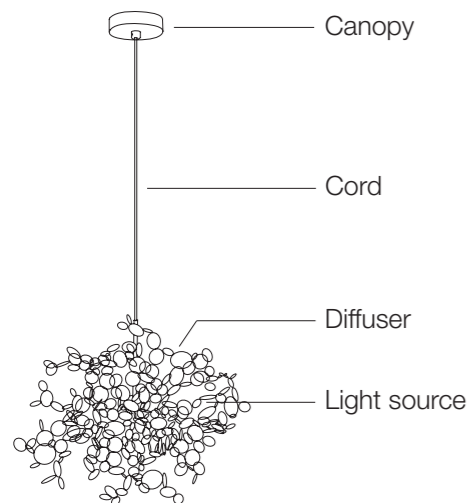

Material

Stainless Steel

Finishes

Diffuser

- Stainless steel
- Gold plated
- Rose gold plated
- Champagne plated

Canopy

- Nickel plated
- Gold plated
- Rose gold plated
- Champagne plated
- White

Legend

Pendants

Multi light pendant

Chandelier

Wall sconce

Ceiling light

Table lamp