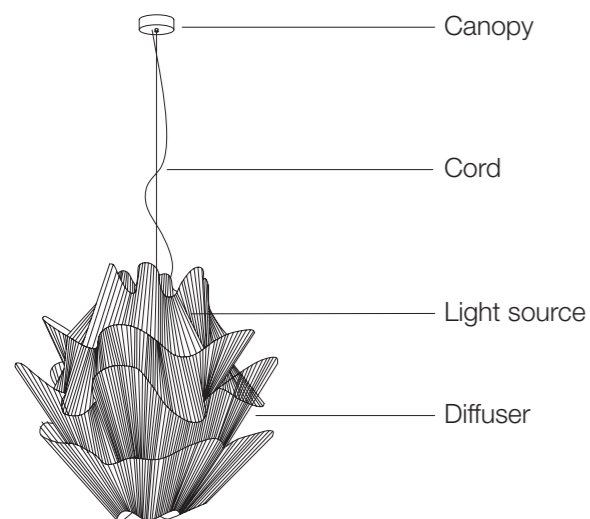

Additional information

Material

Metal

Legend

Finishes

Diffuser

-  Nickel plated
-  Gold plated

Canopy