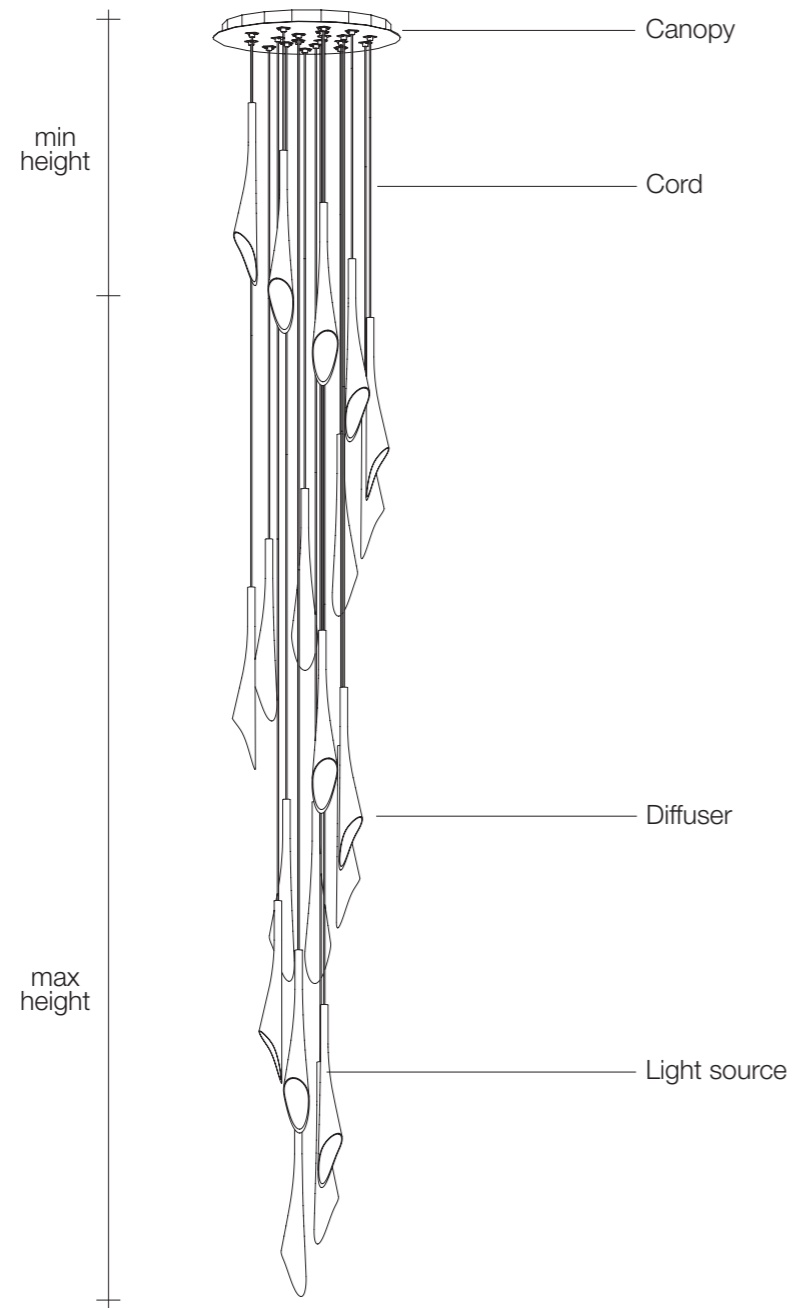

Calle | Bespoke

Please furnish the details for your design request by utilizing the request form

For further information, please feel free to contact our customer service

Request form |

Canopy	Size		Type *		Finish	
	☐ Circle _____ cm	☐ Oval _____ cm	☐ Standard ☐ Available only with quick	☐ Flush ☐ Available only with quick	☐ White ☐ Other _____	
	☐ Square _____ cm	☐ Rectangle _____ cm	☐ Disc ☐			
Height	Pendant height					
	min _____ max _____		min _____ cm max _____ cm			
Diffuser	Finish			Number of pendants		
	☐ Clear crystal ☐ Other			_____		
Light Source	Voltage		Type		Dimming	
	☐ 120V ☐ 230V	☐ Halo ☐ Led	☐ IGBT ☐ TRIAC ☐ DALI	☐ 1-10V ☐ PWM ☐ Other	_____	
Additional information						
_____ _____ _____						

*For information about canopy types see page 214