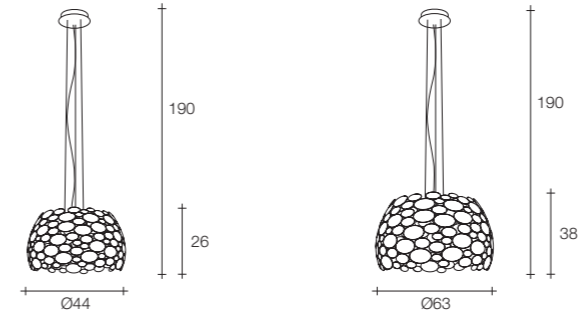

GU10 light bulbs are not included
On site minimum adjustable overall height 110 cm

9 | 1x 9
1x 6 1x 67x67x23 cm
1x 67x67x30 cm

Angel Falls 18 pendants

Body | 18 angels

Canopy

Diffuser	Canopy	Cord	Source	Max power	Dimming	Code	Price €
Clear crystal	Brushed nickel	air craft nylon cable	GU10 Led dimmable	3 x 5W	all systems	ØQ11S H4 A9.	CE ENEC 5.440

GU10 light bulbs are not included
On site minimum adjustable overall height 160 cm

10 | 1x 9
1x 7,5 1x 67x67x23 cm
1x 67x67x30 cm

Angel Falls 24 pendants

Body | 24 angels

Canopy

Diffuser	Canopy	Cord	Source	Max power	Dimming	Code	Price €
Clear crystal	Brushed nickel	air craft nylon cable	GU10 Led dimmable	3 x 5W	all systems	ØQ10S H4 A9.	CE ENEC 6.890

GU10 light bulbs are not included
On site minimum adjustable overall height 150 cm

14 | 1x 10 | 1x 10 1x 67x67x23 cm 1x 77x77x30 cm

Angel Falls 36 pendants

Body | 36 angels

Canopy

Diffuser	Canopy	Cord	Source	Max power	Dimming	Code	Price €
Clear crystal	White	air craft nylon cable	GU10 Led dimmable	9 x 4W	all systems	ØQ13S E8 A9.	CE ENEC 10.700

GU10 light bulbs are not included
On site minimum adjustable overall height 100 cm

25 | 1x 19 | 1x 16 1x 130x85x21 cm 1x 83x80x43,5 cm

Material

Brass

Finishes

 Nickel plated

Legend

Pendants