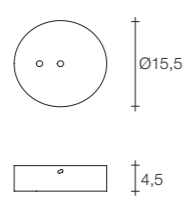

Doodle vertical chandelier

Body

Canopy

Canopy for DALI | CB version

Diffuser	Canopy	Cord	Source	Max power	Dimming	Code	Price €
			G4 Led dimmable	6 x 2W	IGBT	ØJ87S E7 C8.	CE ENEC 2.680
Nickel plated	Nickel plated	clear cord + steel cable	G4 Led dimmable	6 x 2W	1-10V PWM	ØJ87S E7 C8.L	CE ENEC CB 2.680
			G4 Led dimmable	6 x 2W	DALI	ØJ87S E7 C8.D	CE ENEC 2.935
			G4 Led dimmable	6 x 2W	IGBT	ØJ87S E9 C8.	CE ENEC 2.805
Black nickel plated	Black nickel plated	clear cord + steel cable	G4 Led dimmable	6 x 2W	1-10V PWM	ØJ87S E9 C8.L	CE ENEC CB 2.805
			G4 Led dimmable	6 x 2W	DALI	ØJ87S E9 C8.D	CE ENEC 3.060
			G4 Led dimmable	6 x 2W	IGBT	ØJ87S L6 C8.	CE ENEC 2.935
Gold plated	Gold plated	clear cord + steel cable	G4 Led dimmable	6 x 2W	1-10V PWM	ØJ87S L6 C8.L	CE ENEC CB 2.935
			G4 Led dimmable	6 x 2W	DALI	ØJ87S L6 C8.D	CE ENEC 3.190
			G4 Led dimmable	6 x 2W	IGBT	ØJ87S L5 C8.	CE ENEC 2.935
Copper (may age naturally)	Copper (may age naturally)	clear cord + steel cable	G4 Led dimmable	6 x 2W	1-10V PWM	ØJ87S L5 C8.L	CE ENEC CB 2.935
			G4 Led dimmable	6 x 2W	DALI	ØJ87S L5 C8.D	CE ENEC 3.190

G4 Led light bulbs are not included
On site minimum adjustable overall height 150 cm

7,5 | 10 | 162x35x35 cm

Light bulb

Source	Max power	Code	Price €
G4 12V Led dimmable	2W 2700K	J1530000	15 (net)

Doodle linear chandelier

Body

Canopy

Canopy for DALI