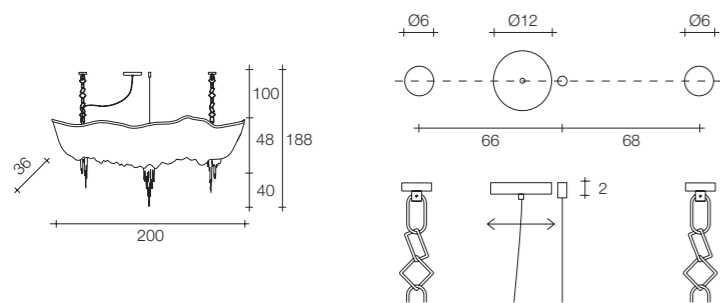

Atlantis medium linear chandelier

Body

Canopy

Diffuser	Canopy	Cord	Source	Max power	Dimming	Code	Price €
Nickel plated	Nickel plated	clear cord + chain + steel cable	E14 Led dimmable	10 x 6W	all systems	ØA17S E7 C8.	CE ENEC 25.700
Black nickel plated	Black nickel plated	clear cord + chain + steel cable	E14 Led dimmable	10 x 6W	all systems	ØA17S E9 C8.	CE ENEC 28.100
Brushed bronze	Brushed bronze	clear cord + chain + steel cable	E14 Led dimmable	10 x 6W	all systems	ØA17S F7 C8.	CE ENEC 30.450

Diffuser	Canopy	Cord	Source	Max power	Dimming	Code	Price €
Gold plated	Gold plated	clear cord + chain + steel cable	E14 Led dimmable	10 x 6W	all systems	ØA17S L6 C8.	CE ENEC 31.850
Champagne plated	Champagne plated	clear cord + chain + steel cable	E14 Led dimmable	10 x 6W	all systems	ØA17S N1 C8.	CE ENEC 31.850
Brushed champagne plated	Brushed champagne plated	clear cord + chain + steel cable	E14 Led dimmable	10 x 6W	all systems	ØA17S N7 C8.	CE ENEC 35.000

E14 Led light bulbs are not included
On site minimum adjustable overall height 105 cm

41 | 98 215x65x104 cm