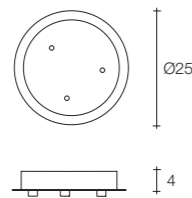

On site minimum adjustable overall height 180 cm.
Up to minimum 30 cm on request.

4,2 | 5,2
 *6,2 | *8

41x41x21 cm
 *50x50x25 cm

Manta 3 light pendant

Body

Canopy

Diffuser	Canopy	Cord	Source	Max power	Dimming	Code	Price €
Clear crystal	White	clear cord + steel cable	integrated led	3 x 1,5W 405 lm 3000K	1-10V PUSH	ØKØ31 E8 A9. CB	2.285
			integrated led	3 x 1,5W 345 lm 2700K	1-10V PUSH	ØKØ31 E8 A9.W CB	2.285
			integrated led	3 x 1,5W 405 lm 3000K	PUSH DALI	ØKØ31 E8 A9.D CB	2.410
			integrated led	3 x 1,5W 345 lm 2700K	PUSH DALI	ØKØ31 E8 A9.WD CB	2.410