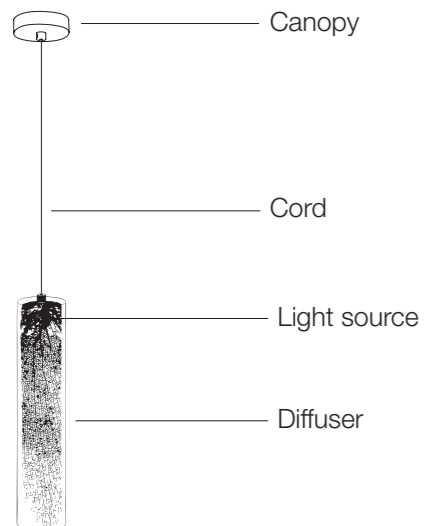

Legend

Finishes

Diffuser

White | clear glass

Silver plated | clear glass

Gold plated | clear glass

Canopy

White

Silver plated

Gold plated