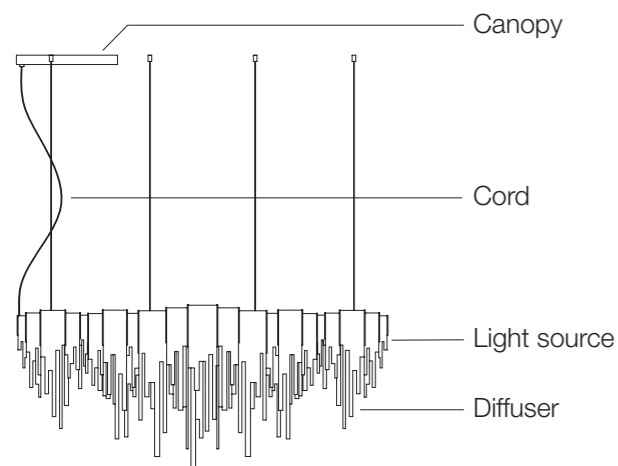

E14 Led light bulbs are not included

2 | 3 42x24x20 cm

Materials

Brass chains and metal structure plated

Legend

Finishes

Diffuser

-  Nickel plated
-  Black nickel plated
-  Brushed bronze
-  Gold plated