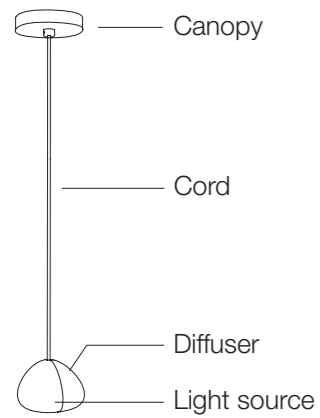

Materials

Clear Crystal
Metal

Legend

Finishes

Diffuser

Clear crystal

Champagne crystal

Cognac crystal

Silver dust
crystal

Gold crystal

Canopy

Brushed nickel

White

IP Protection

IP65 ⚡ on request

Pendants

Multi light pendant