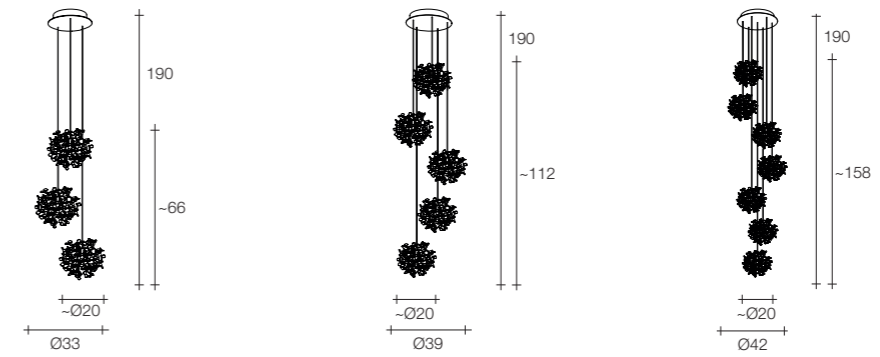

Multi light pendant

Portable table lamp

Wall sconce