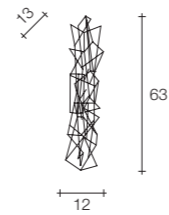

Bespoke

Bespoke options available on request | for further information, please feel free to contact our customer service