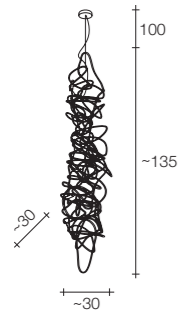

Doodle vertical chandelier

Body

Canopy