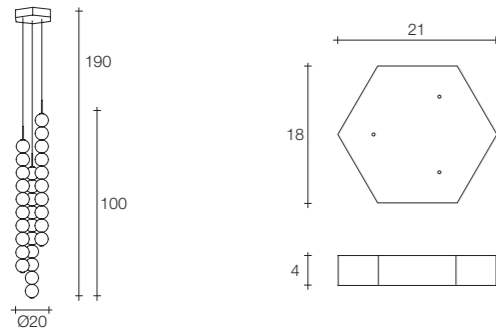

Abacus 3 medium round multi light pendant

Body | 3x10 spheres

Canopy

Diffuser	Canopy	Cord	Source	Max power	Dimming	Code	Price €
Brass | white glass	White	champagne fabric	Integrated led	3 x 7,2W 3240 lm 3000K	0-10V PWM	ØVØ3S E8 B.P 1V	3.165
			Integrated led	3 x 7,2W 3240 lm 3000K	100kΩ 0/1-10V PUSH DALI	ØVØ3S E8 B.P 1V D	3.285
Brass | white glass	Satin brass	champagne fabric	Integrated led	3 x 7,2W 3240 lm 3000K	0-10V PWM	ØVØ3S M3 B.P 1V	3.285
			Integrated led	3 x 7,2W 3240 lm 3000K	100kΩ 0/1-10V PUSH DALI	ØVØ3S M3 B.P 1V D	3.410

On site minimum adjustable overall height 110 cm

3 | 7 155x46x22 cm