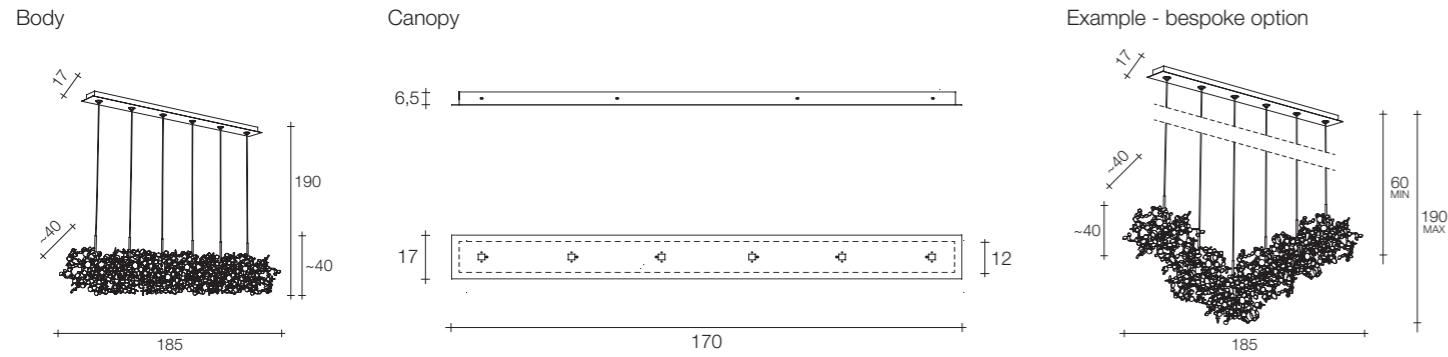

Argent 6 linear multi light pendant

Diffuser	Canopy	Cord	Source	Max power	Dimming	Code	Price €
Stainless steel	White	clear	G4 Led dimmable or G4 Halogen	18 x 2W or 18 x 20W	IGBT	ØN89S E7 C8.	6.700
			G4 Led dimmable	18 x 2W	1-10V PWM	ØN89S E7 C8.L.	6.700
			G4 Led dimmable or G4 Halogen	18 x 2W or 18 x 20W	DALI	ØN89S E7 C8.D	7.090
			G4 Led dimmable	18 x 2W	100kΩ 0/1-10V PUSH DALI	ØN89S E7 C8.LD	6.830
Gold plated	White	clear	G4 Led dimmable or G4 Halogen	18 x 2W or 18 x 20W	IGBT	ØN89S L6 C8.	10.240
			G4 Led dimmable	18 x 2W	1-10V PWM	ØN89S L6 C8.L.	10.240
			G4 Led dimmable or G4 Halogen	18 x 2W or 18 x 20W	DALI	ØN89S L6 C8.D	10.600
			G4 Led dimmable	18 x 2W	100kΩ 0/1-10V PUSH DALI	ØN89S L6 C8.LD	10.400
Rose gold plated	White	clear	G4 Led dimmable or G4 Halogen	18 x 2W or 18 x 20W	IGBT	ØN89S N4 C8.	10.240
			G4 Led dimmable	18 x 2W	1-10V PWM	ØN89S N4 C8.L.	10.240
			G4 Led dimmable or G4 Halogen	18 x 2W or 18 x 20W	DALI	ØN89S N4 C8.D	10.600
			G4 Led dimmable	18 x 2W	100kΩ 0/1-10V PUSH DALI	ØN89S N4 C8.LD	10.400
Champagne plated	White	clear	G4 Led dimmable or G4 Halogen	18 x 2W or 18 x 20W	IGBT	ØN89S N1 C8.	10.240
			G4 Led dimmable	18 x 2W	1-10V PWM	ØN89S N1 C8.L.	10.240
			G4 Led dimmable or G4 Halogen	18 x 2W or 18 x 20W	DALI	ØN89S N1 C8.D	10.600
			G4 Led dimmable	18 x 2W	100kΩ 0/1-10V PUSH DALI	ØN89S N1 C8.LD	10.400

Quick system included (for further information see page 216-217)
G4 Led and G4 Halogen light bulbs are not included
On site minimum adjustable overall height 60 cm

22 | 1x 12 6x 4,8 | 1x 177x29x16 cm 6x 51x51x51 cm