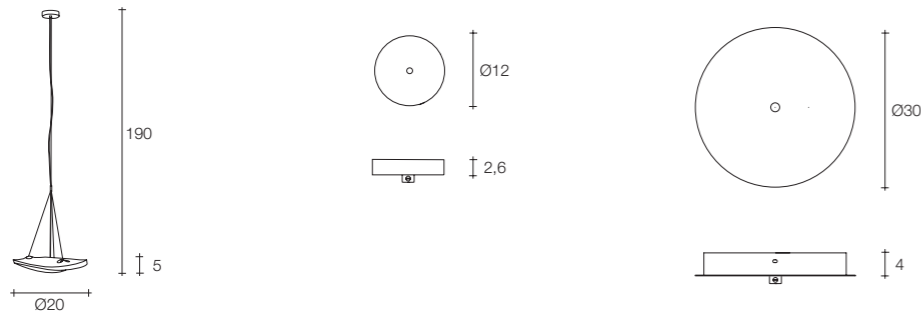

Manta pendant light

Body Canopy Canopy for DALI

Diffuser	Canopy	Cord	Source	Max power	Dimming	Code	Price €
Clear crystal	White	clear cord + steel cable	integrated led	1,5W 135 lm 3000K	no	ØKØ11 E8 A9.	CE ENEC CB 760
			integrated led	1,5W 115 lm 2700K	no	ØKØ11 E8 A9. W	CE ENEC CB 760
			integrated led	1,5W 135 lm 3000K	PUSH DALI	ØKØ11 E8 A9. D	CE ENEC CB 1.020

Diffuser	Disc	Cord	Source	Max power	Dimming	Code	Price €
Clear crystal	White	clear cord + steel cable	integrated led	1,5W 115 lm 2700K	PUSH DALI	ØKØ11 E8 A9. WD	CE ENEC CB 1.020

On site minimum adjustable overall height 180 cm. Up to minimum 30 cm on request.

2,2 | 2,8 32x24x17 cm