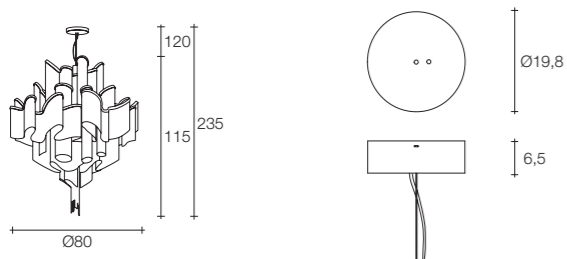

Stream small chandelier

Body

Canopy

Diffuser	Canopy	Cord	Source	Max power	Dimming	Code	Price €
Nickel plated	Nickel plated	clear cord + steel rope	E14 Led dimm. + GU10 Led dimm.	18 x 4W + 5W	all systems	ØJ51S E7 C8.	CE ENEC 24.700
Black nickel plated	Black nickel plated	clear cord + steel rope	E14 Led dimm. + GU10 Led dimm.	18 x 4W + 5W	all systems	ØJ51S E9 C8.	CE ENEC 27.650
Gold plated	Gold plated	clear cord + steel rope	E14 Led dimm. + GU10 Led dimm.	18 x 4W + 5W	all systems	ØJ51S L6 C8.	CE ENEC 31.300

E14 Led and GU10 Led light bulbs are not included
Not adjustable on site

40 | 93 115x115x124 cm