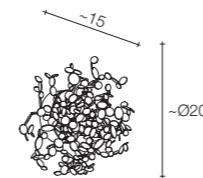

Wall sconce