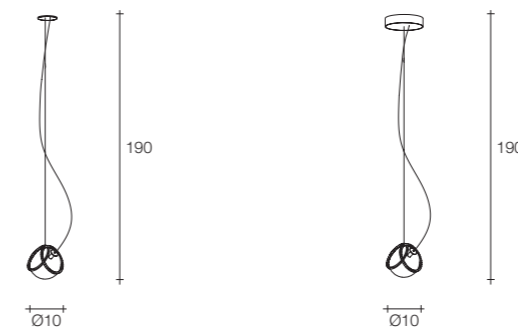

Materials

Brass and Glass

Finishes

Diffuser

Raw brass | clear glass

Polished brass | satin white glass

Canopy

White

Legend

Pendants

3 Light pendant