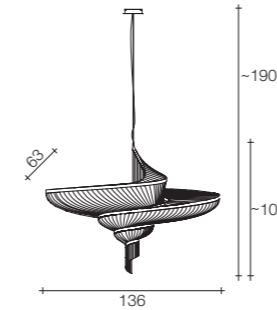

On site minimum adjustable overall height 215 cm

14,5 kg | 55 kg | 196x50x71 cm

Epoque chandelier

Body

Top view

Canopy

Diffuser	Canopy	Cord	Source	Max power	Dimming	Code	Price €
Nickel plated	Nickel plated	clear cord + steel rope	Integrated led	20 x 2,1W 3880 lm 3000K	PUSH DALI	ØG9ØS E7 C8.	CE ENEC 23.700
			Integrated led	20 x 2,1W 3440 lm 2700K	PUSH DALI	ØG9ØS E7 C8.W	CE ENEC 23.700
Black nickel plated	Black nickel plated	clear cord + steel rope	Integrated led	20 x 2,1W 3880 lm 3000K	PUSH DALI	ØG9ØS E9 C8.	CE ENEC 31.500
			Integrated led	20 x 2,1W 3440 lm 2700K	PUSH DALI	ØG9ØS E9 C8.W	CE ENEC 31.500
Brushed bronze	Brushed bronze	clear cord + steel rope	Integrated led	20 x 2,1W 3880 lm 3000K	PUSH DALI	ØG9ØS F7 C8.	CE ENEC 33.550
			Integrated led	20 x 2,1W 3440 lm 2700K	PUSH DALI	ØG9ØS F7 C8.W	CE ENEC 33.550
Gold plated	Gold plated	clear cord + steel rope	Integrated led	20 x 2,1W 3880 lm 3000K	PUSH DALI	ØG9ØS L6 C8.	CE ENEC 35.450
			Integrated led	20 x 2,1W 3440 lm 2700K	PUSH DALI	ØG9ØS L6 C8.W	CE ENEC 35.450