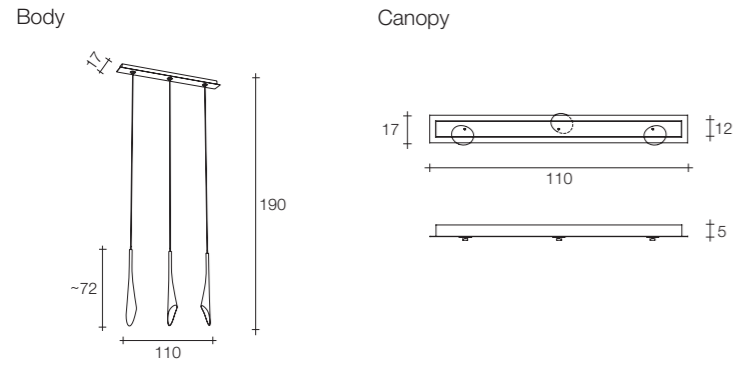

Calle 3 linear multi light pendant

Diffuser	Canopy	Cord	Source	Max power	Dimming	Code	Price €
			G4 Led dimmable or G4 Halogen	3 x 2W or 3 x 20W	IGBT	ØTØ3S E8 A9. R	2.620
Clear crystal	White	clear	G4 Led	3 x 2W	no	ØTØ3S E8 A9. RL CB	2.920
			G4 Led dimmable or G4 Halogen	3 x 2W or 3 x 20W	DALI	ØTØ3S E8 A9. RD	2.880

Quick system included (for further information see page 216-217)
G4 Led and G4 Halogen light bulbs are not included
On site minimum adjustable overall height 110 cm