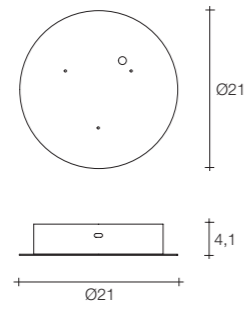

Canopy

Diffuser	Canopy	Cord	Source	Max power	Dimming	Code	Price €
Nickel plated	Nickel plated	clear cord + steel cable	integrated Led boards	6 x 4,5W 3970 lm CRI 90 3000K	1-10V PWM 10-100kΩ	ØQ61S E7 C8.	CE ENEC 3.290
			integrated Led boards	6 x 4,5W 3600 lm CRI 90 2700K	1-10V PWM 10-100kΩ	ØQ61S E7 C8.W	CE ENEC 3.290
			integrated Led boards	6 x 4,5W 3970 lm CRI 90 3000K	0/1-10V PUSH DALI	ØQ61S E7 C8.D	CE ENEC 3.550
			integrated Led boards	6 x 4,5W 3600 lm CRI 90 2700K	0/1-10V PUSH DALI	ØQ61S E7 C8.WD	CE ENEC 3.550

On site minimum adjustable overall height 50 cm

6,5 | 9 51x51x51 cm