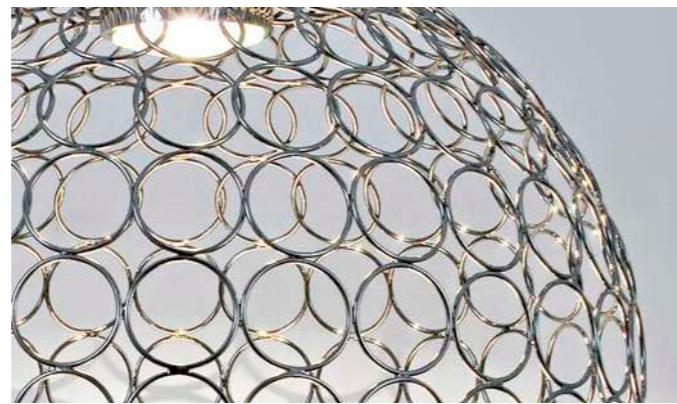

E14 Led light bulbs are not included

1,2 | 2,5 49x41x19 cm

Material

Metal

Legend

Finishes

Diffuser

-  Nickel plated
-  Gold leaf
-  Gold plated