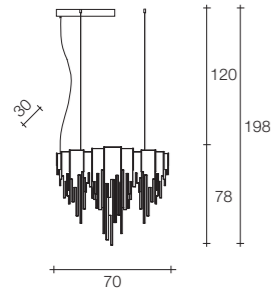

Volver small linear chandelier

Body

Canopy