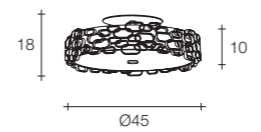

Ceiling light

Bespoke

Bespoke options available on request | for further information, please feel free to contact our customer service