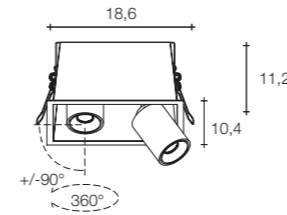

Dragon recessed downlights light source

Diffuser	Source	Max power	Dimming	Code	Price €
White	integrated led	2x10W 2x930 lm 3000K	see power supply options	LDQX12139S	474 (net)

Power supply options

INTEGRATED LED 3000K				
Dimming			Code	Price €
IGBT / TRIAC			AL4032	76 (net)
1-10V			AL4030	76 (net)
DALI			AL4031	76 (net)