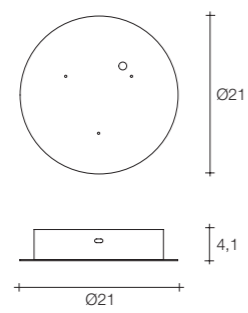

On site minimum adjustable overall height 50 cm

6,5 | 9 51x51x51 cm

Anish large pendant light

Body

Canopy

Diffuser	Canopy	Cord	Source	Max power	Dimming	Code	Price €
Nickel plated	Nickel plated	clear cord + steel cable	integrated Led boards	6 x 4,5W 3970 lm CRI 90 3000K	1-10V PWM 10-100kΩ	ØQ62S E7 C8.	CE ENEC 4.210
			integrated Led boards	6 x 4,5W 3600 lm CRI 90 2700K	1-10V PWM 10-100kΩ	ØQ62S E7 C8.W	CE ENEC 4.210
			integrated Led boards	6 x 4,5W 3970 lm CRI 90 3000K	0/1-10V PUSH DALI	ØQ62S E7 C8.D	CE ENEC 4.460
			integrated Led boards	6 x 4,5W 3600 lm CRI 960 2700K	0/1-10V PUSH DALI	ØQ62S E7 C8.WD	CE ENEC 4.460