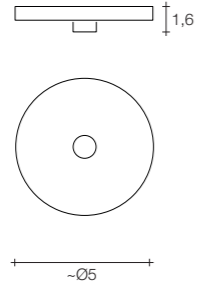

Disc

Diffuser	Canopy	Cord	Source	Max power	Dimming	Code	Price €
Matte nickel	White	grey fabric	integrated led	2,1W 237 lm 3000K - 700mA	see power supply options	ØWØ13S E8 B5.KK	845
Matte black nickel	White	grey fabric	integrated led	2,1W 237 lm 3000K - 700mA	see power supply options	ØWØ13S E8 B6.KK	845

Power supply options

INTEGRATED LED 3000K

Dimming	Code	Price €
IGBT / TRIAC	R1630000	26 (net)
1-10V / PUSH	R1110000	48 (net)
0/1-10V / PUSH / DALI	R1070000	88 (net)