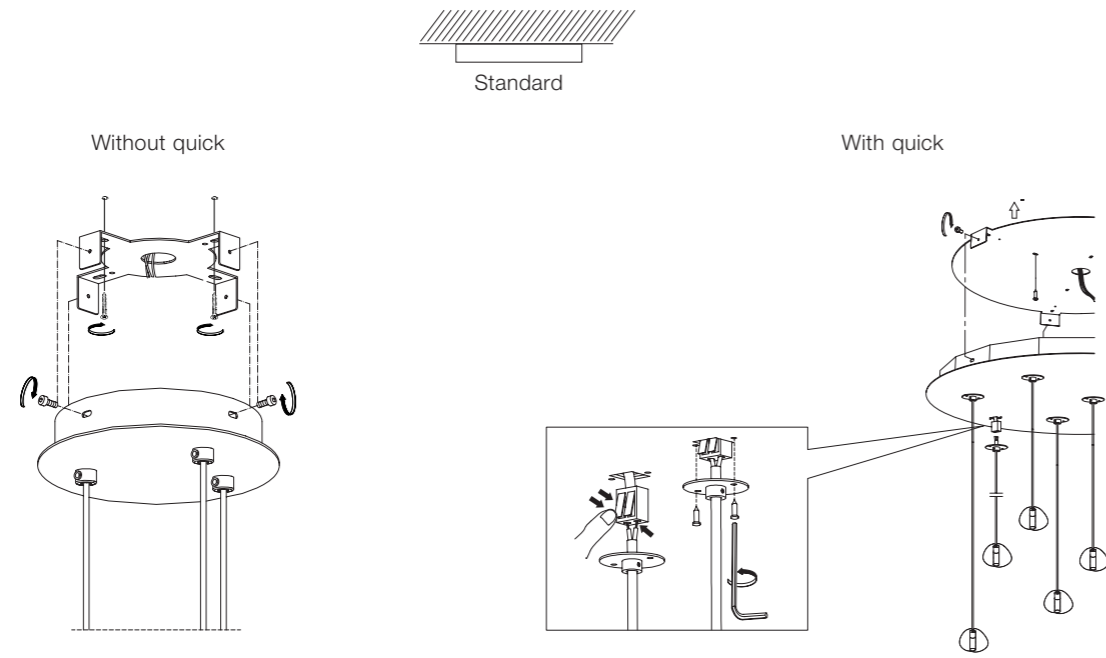

Canopy types |

Standard