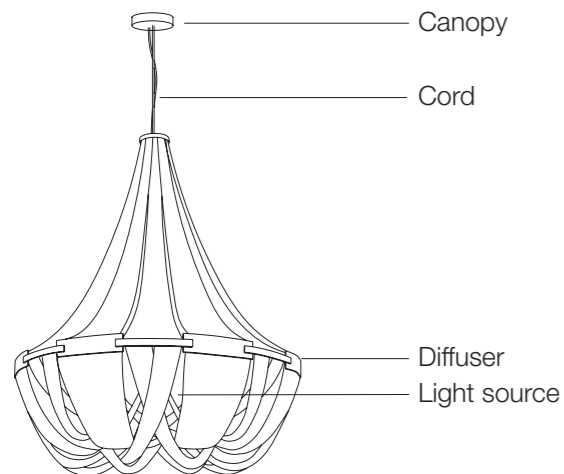

Legend

Finishes

Diffuser

- Nickel plated |
  Brushed nickel plated
- Brushed bronze
- Gold plated |
  Brushed gold plated
- Champagne plated |
  Brushed champagne

Canopy

- Nickel plated
- Brushed bronze
- Gold plated
- Champagne plated