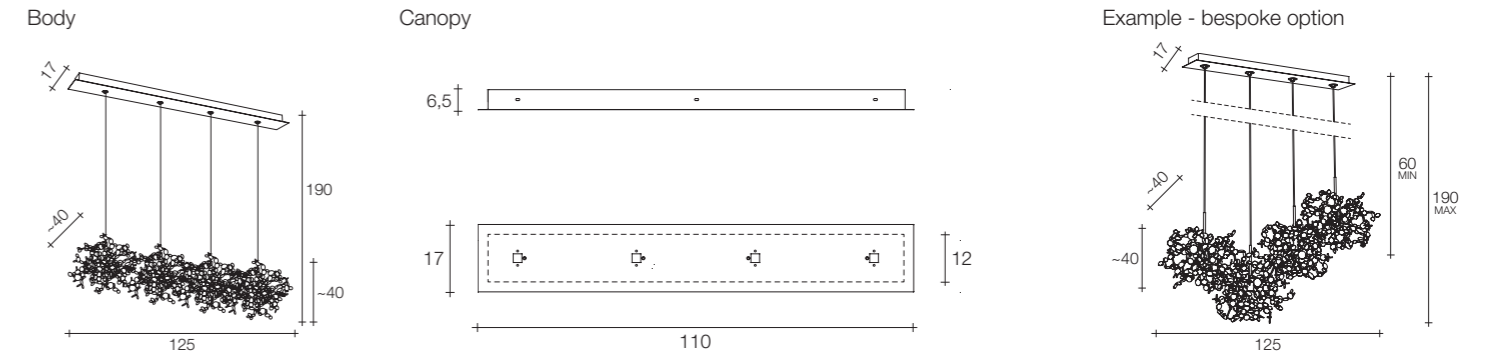

Argent 4 linear multi light pendant

Diffuser	Canopy	Cord	Source	Max power	Dimming	Code	Price €
Stainless steel	White	clear	G4 Led dimmable or G4 Halogen	12 x 2W or 12 x 20W	IGBT	ØN92S E7 C8. CE ENE	4.470
			G4 Led dimmable	12 x 2W	1-10V PWM	ØN92S E7 C8.L CE ENE CB	4.470
			G4 Led dimmable or G4 Halogen	12 x 2W or 12 x 20W	DALI	ØN92S E7 C8.D CE ENE	4.850
			G4 Led dimmable	12 x 2W	100kΩ 0/1-10V PUSH DALI	ØN92S E7 C8.LD CE ENE	4.590
Gold plated	White	clear	G4 Led dimmable or G4 Halogen	12 x 2W or 12 x 20W	IGBT	ØN92S L6 C8. CE ENE	6.830
			G4 Led dimmable	12 x 2W	1-10V PWM	ØN92S L6 C8.L CE ENE CB	6.830
			G4 Led dimmable or G4 Halogen	12 x 2W or 12 x 20W	DALI	ØN92S L6 C8.D CE ENE	7.210
Rose gold plated	White	clear	G4 Led dimmable	12 x 2W	100kΩ 0/1-10V PUSH DALI	ØN92S L6 C8.LD CE ENE	6.940
			G4 Led dimmable or G4 Halogen	12 x 2W or 12 x 20W	IGBT	ØN92S N4 C8. CE ENE	6.830
			G4 Led dimmable	12 x 2W	1-10V PWM	ØN92S N4 C8.L CE ENE CB	6.830
Champagne plated	White	clear	G4 Led dimmable or G4 Halogen	12 x 2W or 12 x 20W	DALI	ØN92S N4 C8.D CE ENE	7.210
			G4 Led dimmable	12 x 2W	100kΩ 0/1-10V PUSH DALI	ØN92S N4 C8.LD CE ENE	6.940
			G4 Led dimmable or G4 Halogen	12 x 2W or 12 x 20W	IGBT	ØN92S N1 C8. CE ENE	6.830
Champagne plated	White	clear	G4 Led dimmable	12 x 2W	1-10V PWM	ØN92S N1 C8.L CE ENE CB	6.830
			G4 Led dimmable or G4 Halogen	12 x 2W or 12 x 20W	DALI	ØN92S N1 C8.D CE ENE	7.210
			G4 Led dimmable	12 x 2W	100kΩ 0/1-10V PUSH DALI	ØN92S N1 C8.LD CE ENE	6.940

Quick system included (for further information see page 216-217)
G4 Led and G4 Halogen light bulbs are not included
On site minimum adjustable overall height 60 cm

14,8 Kg | 1x 8 Kg 4x 4,8 | 1x 117x29x16 cm 4x 51x51x51 cm