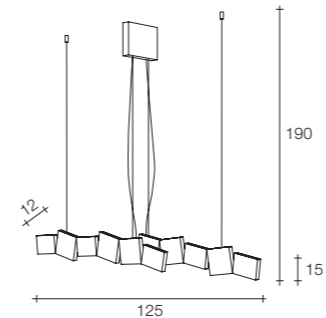

Gaia double linear chandelier

Body

Top view

Canopy