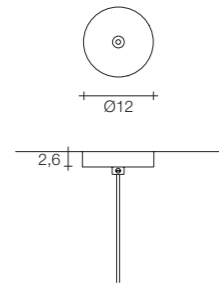

Canopy

Diffuser	Canopy	Cord	Source	Max power	Dimming	Code	Price €
Nickel plated | clear glass	Nickel plated	clear	integrated led	2,1W 194 lm 3000K	no	ØP22S E7 A9.	835
			integrated led	2,1W 172 lm 2700K	no	ØP22S E7 A9.W	835
Black nickel plated | clear glass	Black nickel plated	clear	integrated led	2,1W 194 lm 3000K	no	ØP22S E9 A9.	870
			integrated led	2,1W 172 lm 2700K	no	ØP22S E9 A9.W	870
Gold plated | clear glass	Gold plated	clear	integrated led	2,1W 194 lm 3000K	no	ØP22S L6 A9.	915
			integrated led	2,1W 172 lm 2700K	no	ØP22S L6 A9.W	915

On site minimum adjustable overall height 50 cm