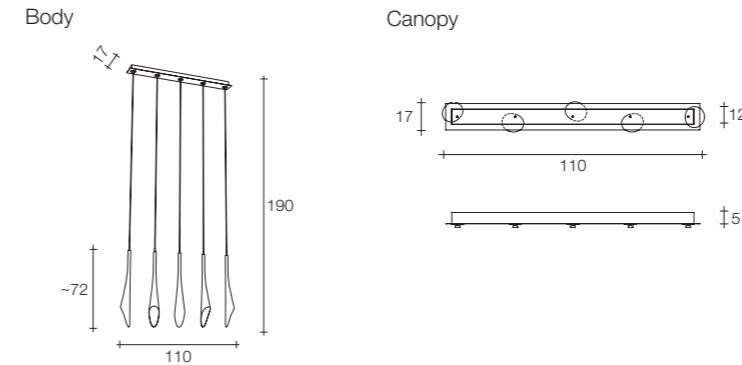

Calle 5 linear multi light pendant

Diffuser	Canopy	Cord	Source	Max power	Dimming	Code	Price €
			G4 Led dimmable or G4 Halogen	5 x 2W or 5 x 20W	IGBT	ØTØ5S E8 A9. R	4.340
Clear crystal	White	clear	G4 Led dimmable	5 x 2W	1-10V PWM	ØTØ5S E8 A9. RL CB	4.340
			G4 Led dimmable or G4 Halogen	5 x 2W or 5 x 20W	DALI	ØTØ5S E8 A9. RD	4.720

Quick system included (for further information see page 216-217)
G4 Led and G4 Halogen light bulbs are not included
On site minimum adjustable overall height 110 cm