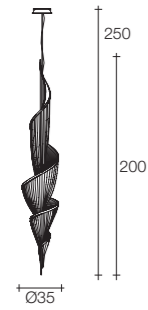

Epoque vertical chandelier

Body

Canopy