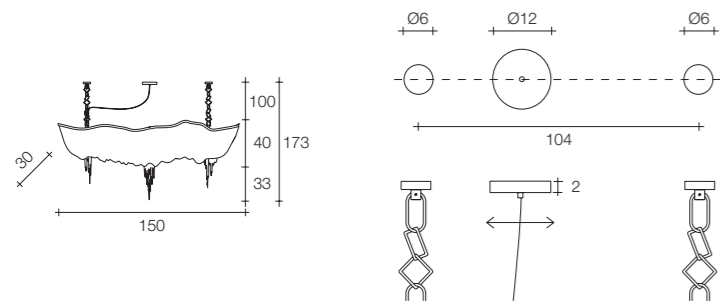

Atlantis small linear chandelier

Body

Canopy

Diffuser	Canopy	Cord	Source	Max power	Dimming	Code	Price €
Nickel plated	Nickel plated	clear cord + chain	E14 Led dimmable	8 x 6W	all systems	ØA18S E7 C8.	CE ENEC 18.150
Black nickel plated	Black nickel plated	clear cord + chain	E14 Led dimmable	8 x 6W	all systems	ØA18S E9 C8.	CE ENEC 20.000
Brushed bronze	Brushed bronze	clear cord + chain	E14 Led dimmable	8 x 6W	all systems	ØA18S F7 C8.	CE ENEC 21.950
Gold plated	Gold plated	clear cord + chain	E14 Led dimmable	8 x 6W	all systems	ØA18S L6 C8.	CE ENEC 22.500
Champagne plated	Champagne plated	clear cord + chain	E14 Led dimmable	8 x 6W	all systems	ØA18S N1 C8.	CE ENEC 22.500
Brushed champagne plated	Brushed champagne plated	clear cord + chain	E14 Led dimmable	8 x 6W	all systems	ØA18S N7 C8.	CE ENEC 24.550

E14 Led light bulbs are not included
On site minimum adjustable overall height 90 cm

34 | 70 170x55x99 cm