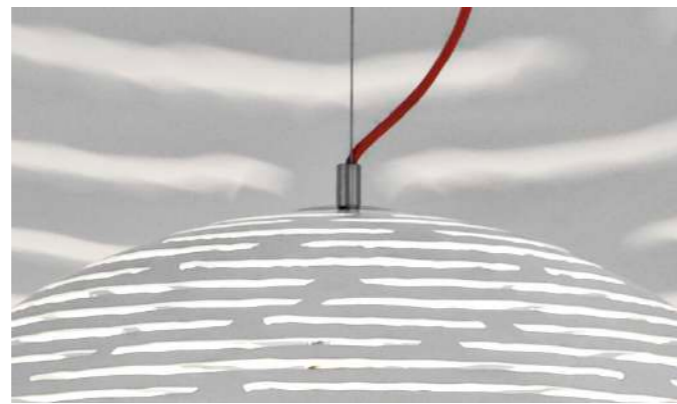

Magdalena | Design Bruno Rainaldi

Material

Metal