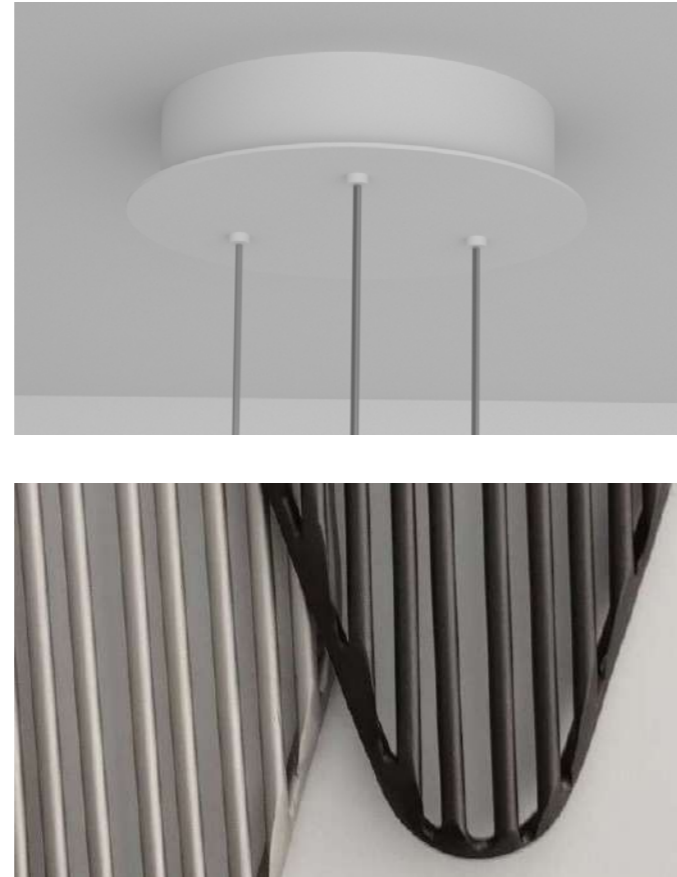

E14 Led light bulbs are not included
Not adjustable on site

4,5 | 8,5 60x60x60 cm

Glamour wall sconce

Body

Diffuser	Canopy	Cord	Source	Max power	Dimming	Code	Price €
Nickel plated	Nickel plated	-	R7s halogen	48W	all systems	ØN18A E7 C8.	CE ENEC 610
			integrated led	13W 1025 lm 3000K	IGBT	ØN18A E7 C8.L	CE ENEC 610
Gold plated	Gold plated	-	R7s halogen	48W	all systems	ØN18A L6 C8.	CE ENEC 640
			integrated led	13W 1025 lm 3000K	IGBT	ØN18A L6 C8.L	CE ENEC 640

R7s Halogen light bulbs are not included

1,5 | 3 50x30x30 cm

Material

Metal

Finishes

Diffuser

Canopy

Matte nickel