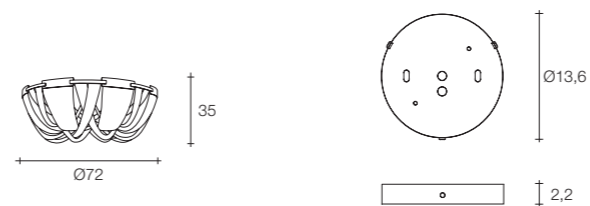

Soscik small ceiling light

Body

Canopy

Diffuser	Canopy	Cord	Source	Max power	Dimming	Code	Price €
Nickel plated | Brushed nickel plated	Nickel plated	-	G9 Led dimmable	8 x 3,5W	all systems	ØG6ØL H4 C8.	CE ENEC 4.720
Brushed bronze	Brushed bronze	-	G9 Led dimmable	8 x 3,5W	all systems	ØG6ØL F7 C8.	CE ENEC 5.940
Gold plated | Brushed gold plated	Gold plated	-	G9 Led dimmable	8 x 3,5W	all systems	ØG6ØL L8 C8.	CE ENEC 6.200
Champagne plated | Brushed champagne	Champagne plated	-	G9 Led dimmable	8 x 3,5W	all systems	ØG6ØL N1 C8.	CE ENEC 6.200

G9 Led light bulbs are not included