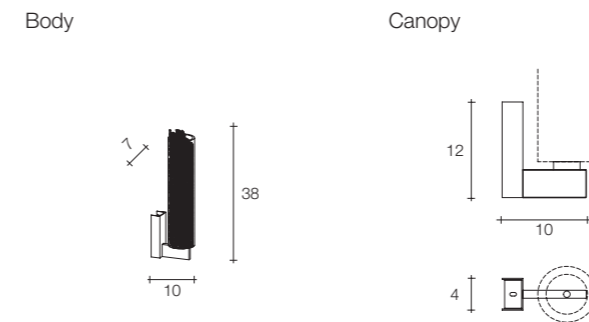

Frame wall sconce

Diffuser	Canopy	Cord	Source	Max power	Dimming	Code	Price €
White | clear glass	White	-	G9 Led	3,5W	all systems	ØQØ4A E8 A9.	CE ENEC 650
Silver plated | clear glass	Silver plated	-	G9 Led	3,5W	all systems	ØQØ4A G7 A9.	CE ENEC 715
Gold plated | clear glass	Gold plated	-	G9 Led	3,5W	all systems	ØQØ4A L6 A9.	CE ENEC 715

E14 Led light bulbs are not included

1,2 | 2,5 49x41x19 cm