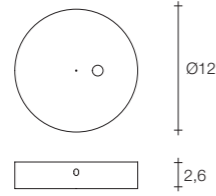

Doodle pendant light

Body

Canopy

Canopy for DALI

Diffuser	Canopy	Cord	Source	Max power	Dimming	Code	Price €
Nickel plated	Nickel plated	clear cord + steel cable	G4 Led	2W	no	ØJ8ØS E7 C8.L CE ENE CB	510
			G4 Led dimmable	2W	100kΩ 0/1-10V PUSH DALI	ØJ8ØS E7 C8.D CE ENE	640
Black nickel plated	Black nickel plated	clear cord + steel cable	G4 Led	2W	no	ØJ8ØS E9 C8.L CE ENE CB	540
			G4 Led dimmable	2W	100kΩ 0/1-10V PUSH DALI	ØJ8ØS E9 C8.D CE ENE	670
Gold plated	Gold plated	clear cord + steel cable	G4 Led	2W	no	ØJ8ØS L6 C8.L CE ENE CB	565
			G4 Led dimmable	2W	100kΩ 0/1-10V PUSH DALI	ØJ8ØS L6 C8.D CE ENE	695
Copper (may age naturally)	Copper (may age naturally)	clear cord + steel cable	G4 Led	2W	no	ØJ8ØS L5 C8.L CE ENE CB	565
			G4 Led dimmable	2W	100kΩ 0/1-10V PUSH DALI	ØJ8ØS L5 C8.D CE ENE	695

G4 Led light bulbs are not included
On site minimum adjustable overall height 45 cm

1,4 | 2,4 36x31x30 cm

Light bulb

Source	Max power	Code	Price €
G4 12V Led dimmable	2W 2700K	J1530000	15 (net)

Doodle chandelier

Body

Canopy

Diffuser	Canopy	Cord	Source	Max power	Dimming	Code	Price €
Nickel plated	Nickel plated	clear cord + steel cable	G4 Led dimmable	5 x 2W	IGBT	ØJ93S E7 C8. CE ENE	1.785
			G4 Led dimmable	5 x 2W	1-10V PWM	ØJ93S E7 C8.L CE ENE CB	1.785
Black nickel plated	Black nickel plated	clear cord + steel cable	G4 Led dimmable	5 x 2W	DALI	ØJ93S E7 C8.D CE ENE	1.915
			G4 Led dimmable	5 x 2W	IGBT	ØJ93S E9 C8. CE ENE	1.980
Black nickel plated	Black nickel plated	clear cord + steel cable	G4 Led dimmable	5 x 2W	1-10V PWM	ØJ93S E9 C8.L CE ENE CB	1.980
			G4 Led dimmable	5 x 2W	DALI	ØJ93S E9 C8.D CE ENE	2.105
Gold plated	Gold plated	clear cord + steel cable	G4 Led dimmable	5 x 2W	IGBT	ØJ93S L6 C8. CE ENE	2.360
			G4 Led dimmable	5 x 2W	1-10V PWM	ØJ93S L6 C8.L CE ENE CB	2.360
Gold plated	Gold plated	clear cord + steel cable	G4 Led dimmable	5 x 2W	DALI	ØJ93S L6 C8.D CE ENE	2.495