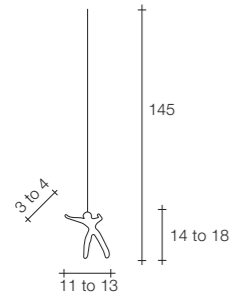

Angel Falls single pendant

Diffuser	Disc	Cord	Source	Max power	Dimming	Code	Price €
Clear crystal	-	air craft nylon cable	-	-	-	ØQ10E Z8 A9O	CE ENEC 225

On site minimum adjustable overall height 30 cm

0,2 | 0,7 32x24x17 cm