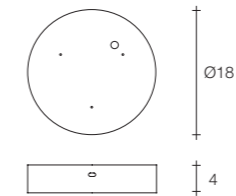

On site minimum adjustable overall height 65 cm

Core sphere pendant light

Body

Canopy

Diffuser	Canopy	Cord	Source	Max power	Dimming	Code	Price €
Nickel plated clear glass	Nickel plated	clear cord + steel cable	Integrated COB Led	18W 1640 lm CRI 90 3000K	1-10V PUSH	ØP2ØS E7 A9.	9.190
			Integrated COB Led	18W 1570 lm CRI 90 2700K	1-10V PUSH	ØP2ØS E7 A9.W	9.190
			Integrated COB Led	18W 1640 lm CRI 90 3000K	DALI	ØP2ØS E7 A9.D	9.450
Integrated COB Led	18W 1570 lm CRI 90 2700K	DALI	ØP2ØS E7 A9.WD	9.450			
Black nickel plated clear glass	Black nickel plated	clear cord + steel cable	Integrated COB Led	18W 1640 lm CRI 90 3000K	1-10V PUSH	ØP2ØS E9 A9.	10.160