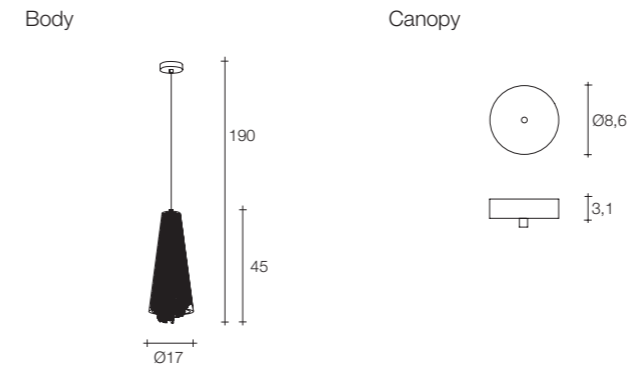

E14 Led light bulbs are not included
On site minimum adjustable overall height 95 cm

1,2 | 2,5 65x27x24,5 cm

Frame cone pendant light

Diffuser	Canopy	Cord	Source	Max power	Dimming	Code	Price €
White clear glass	White	clear	E14 Led	4W	all systems	ØQØ3S E8 A9.	CE ENEC 990
Silver plated clear glass	Silver plated	clear	E14 Led	4W	all systems	ØQØ3S G7 A9.	CE ENEC 1.040
Gold plated clear glass	Gold plated	clear	E14 Led	4W	all systems	ØQØ3S L6 A9.	CE ENEC 1.040