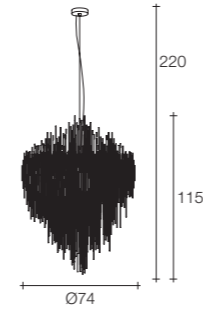

Iceberg chandelier

Body

Canopy