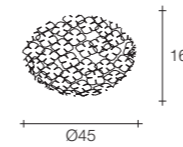

Orten'zia small ceiling light

Body

Canopy

Diffuser	Canopy	Cord	Source	Max power	Dimming	Code	Price €
Nickel plated	Nickel plated	-	R7s Halogen	120W	all systems	ØM44L E7 C8.	855
Gold plated	Gold plated	-	R7s Halogen	120W	all systems	ØM44L L6 C8.	990

R7s Halogen light bulbs are not included

2,5 | 4 50x50x25 cm