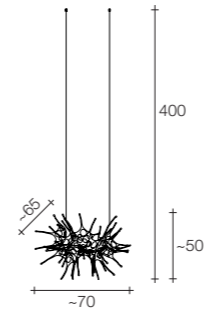

Material

Brass

Finish

Body

Polished brass

Ceiling attachment

White

Legend

Element

Optional light