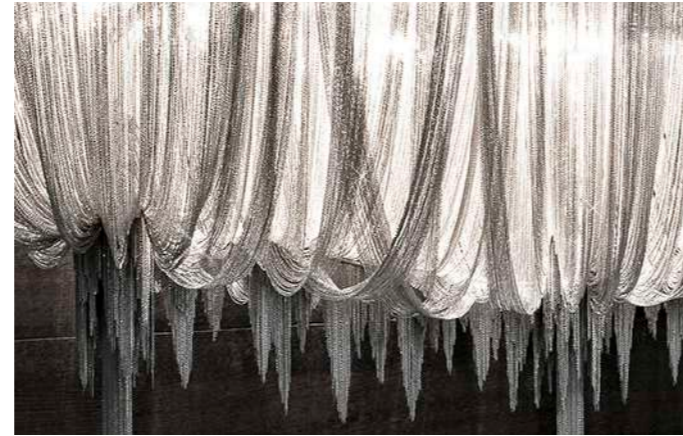

Additional information

*For information about canopy types see page 214

Materials

Brass chains and metal structure plated

Legend

Finishes

Diffuser

-  Nickel plated
-  Black nickel plated
-  Brushed bronze
-  Gold plated
-  Champagne plated
-  Brushed champagne plated