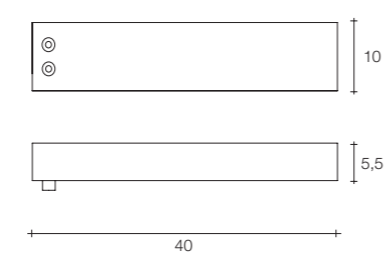

Diffuser	Canopy	Cord	Source	Max power	Dimming	Code	Price €
		clear cord + steel cable	integrated Led boards	20 x 4,5W 13234 lm CRI 90 3000K	0-10V PWM	ØL62S E7 C8.	26.350
			integrated Led boards	20 x 4,5W 12000 lm CRI 90 2700K	0-10V PWM	ØL62S E7 C8.W	26.350
			integrated Led boards	20 x 4,5W 13234 lm CRI 90 3000K	PUSH DALI	ØL62S E7 C8.D	26.550
			integrated Led boards	20 x 4,5W 12000 lm CRI 90 2700K	PUSH DALI	ØL62S E7 C8.WD	26.550
		clear cord + steel cable	integrated Led boards	20 x 4,5W 13234 lm CRI 90 3000K	0-10V PWM	ØL62S E9 C8.	29.850
			integrated Led boards	20 x 4,5W 12000 lm CRI 90 2700K	0-10V PWM	ØL62S E9 C8.W	29.850
			integrated Led boards	20 x 4,5W 13234 lm CRI 90 3000K	PUSH DALI	ØL62S E9 C8.D	30.050
			integrated Led boards	20 x 4,5W 12000 lm CRI 90 2700K	PUSH DALI	ØL62S E9 C8.WD	30.050
		clear cord + steel cable	integrated Led boards	20 x 4,5W 13234 lm CRI 90 3000K	0-10V PWM	ØL62S F7 C8.	32.500
			integrated Led boards	20 x 4,5W 12000 lm CRI 90 2700K	0-10V PWM	ØL62S F7 C8.W	32.500
			integrated Led boards	20 x 4,5W 13234 lm CRI 90 3000K	PUSH DALI	ØL62S F7 C8.D	32.800
			integrated Led boards	20 x 4,5W 12000 lm CRI 90 2700K	PUSH DALI	ØL62S F7 C8.WD	32.800
		clear cord + steel cable	integrated Led boards	20 x 4,5W 13234 lm CRI 90 3000K	0-10V PWM	ØL62S L6 C8.	33.800
			integrated Led boards	20 x 4,5W 12000 lm CRI 90 2700K	0-10V PWM	ØL62S L6 C8.W	33.800
			integrated Led boards	20 x 4,5W 13234 lm CRI 90 3000K	PUSH DALI	ØL62S L6 C8.D	34.000
			integrated Led boards	20 x 4,5W 12000 lm CRI 90 2700K	PUSH DALI	ØL62S L6 C8.WD	34.000

On site minimum adjustable overall height 95 cm

45 | 95 | 199x55x99 cm