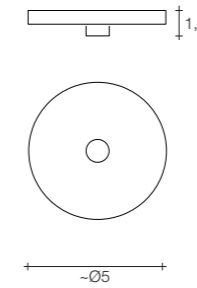

Disc

Diffuser	Canopy	Cord	Source	Max power	Dimming	Code	Price €
Matte nickel	White	grey fabric	integrated led	2,1W 237 lm 3000K - 700mA	see power supply options	ØWØ12S E8 B5.KK	645
Matte black nickel	White	grey fabric	integrated led	2,1W 237 lm 3000K - 700mA	see power supply options	ØWØ12S E8 B6.KK	645

Power supply options

INTEGRATED LED 3000K

Dimming	Code	Price €
IGBT / TRIAC	R1630000	26 (net)
1-10V / PUSH	R1110000	48 (net)
0/1-10V / PUSH / DALI	R1070000	88 (net)