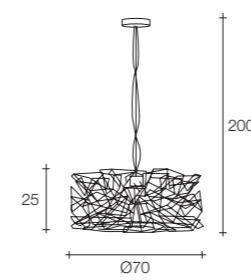

Etoile chandelier

Body

Canopy