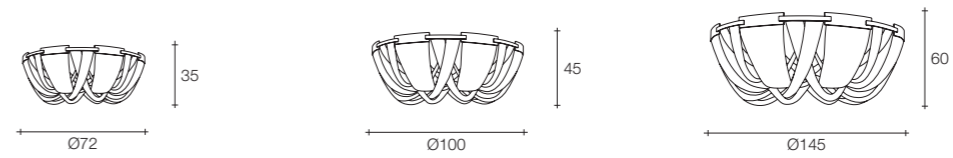

Bespoke

Bespoke options available on request | for further information, please feel free to contact our customer service