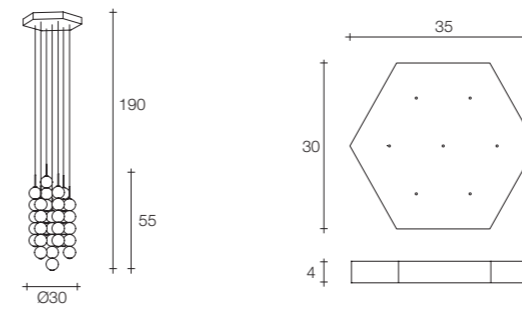

On site minimum adjustable overall height 120 cm

2 | 5 147x32x20 cm

Abacus 3 small round multi light pendant

Body | 3x5 spheres

Canopy

Diffuser	Canopy	Cord	Source	Max power	Dimming	Code	Price €
Brass white glass	White	champagne fabric	Integrated led	3 x 3,6W 1620 lm 3000K	0-10V PWM	ØVØ3S E8 B.P 1F	1.960
			Integrated led	3 x 3,6W 1620 lm 3000K	100kΩ 0/1-10V PUSH DALI	ØVØ3S E8 B.P 1F D	2.085
Brass white glass	Satin brass	champagne fabric	Integrated led	3 x 3,6W 1620 lm 3000K	0-10V PWM	ØVØ3S M3 B.P 1F	2.085
			Integrated led	3 x 3,6W 1620 lm 3000K	100kΩ 0/1-10V PUSH DALI	ØVØ3S M3 B.P 1F D	2.210

On site minimum adjustable overall height 60 cm

2,5 | 3,4 77x35x26,5 cm

Abacus 3 medium round multi light pendant

Body | 3x10 spheres

Canopy

Diffuser	Canopy	Cord	Source	Max power	Dimming	Code	Price €
Brass white glass	White	champagne fabric	Integrated led	3 x 7,2W 3240 lm 3000K	0-10V PWM	ØVØ3S E8 B.P 1V	3.165
			Integrated led	3 x 7,2W 3240 lm 3000K	100kΩ 0/1-10V PUSH DALI	ØVØ3S E8 B.P 1V D	3.285
Brass white glass	Satin brass	champagne fabric	Integrated led	3 x 7,2W 3240 lm 3000K	0-10V PWM	ØVØ3S M3 B.P 1V	3.285
			Integrated led	3 x 7,2W 3240 lm 3000K	100kΩ 0/1-10V PUSH DALI	ØVØ3S M3 B.P 1V D	3.410

On site minimum adjustable overall height 110 cm

3 | 7 155x46x22 cm

Abacus 7 small round multi light pendant

Body | 7x5 spheres

Canopy

Diffuser	Canopy	Cord	Source	Max power	Dimming	Code	Price €
Brass white glass	White	champagne fabric	Integrated led	7 x 3,6W 3780 lm 3000K	0-10V PWM	ØVØ7S E8 B.P 21	4.275
			Integrated led	7 x 3,6W 3780 lm 3000K	100kΩ 0/1-10V PUSH DALI	ØVØ7S E8 B.P 21 D	4.400
Brass white glass	Satin brass	champagne fabric	Integrated led	7 x 3,6W 3780 lm 3000K	0-10V PWM	ØVØ7S M3 B.P 21	4.400
			Integrated led	7 x 3,6W 3780 lm 3000K	100kΩ 0/1-10V PUSH DALI	ØVØ7S M3 B.P 21 D	4.490