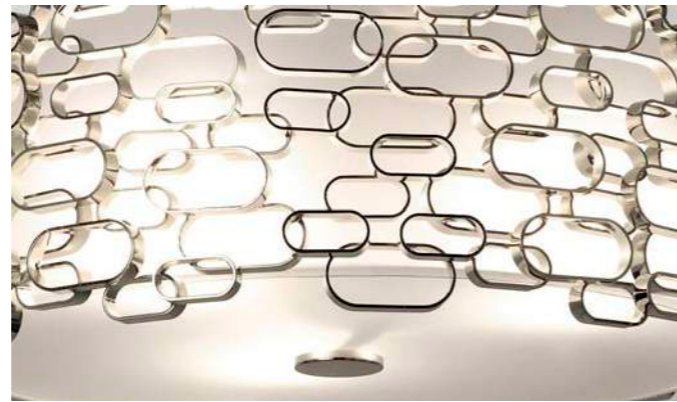

Material

Metal

Finishes

Diffuser

Nickel plated

Gold plated

Canopy

Nickel plated

Gold plated