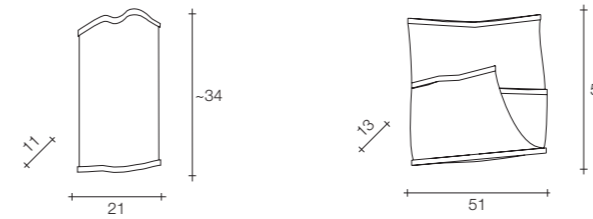

Wall sconce

Bespoke

Bespoke options available on request | for further information, please feel free to contact our customer service