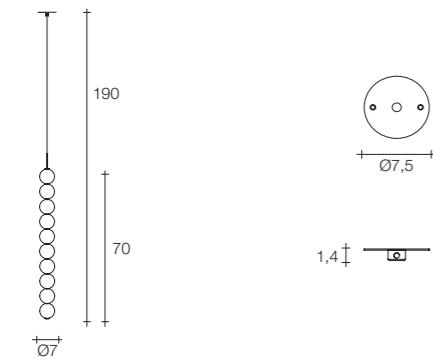

Abacus medium pendant light

Body | 10 spheres

Disc

DRIVER NOT INCLUDED

Diffuser	Disc	Cord	Source	Max power	Dimming	Code	Price €
Brass | white glass	White	champagne fabric	Integrated led	7,2W 1080 lm 3000K	see power supply options	ØVØ1S E8 B.1A KK	970

On site minimum adjustable overall height 80 cm

0,6 | 1,6 83x25x26 cm