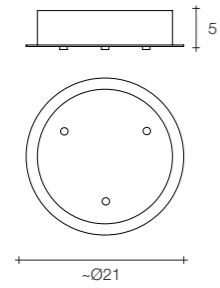

Canopy

Diffuser	Canopy	Cord	Source	Max power	Dimming	Code	Price €
Matte nickel	White	grey fabric	integrated led	3 X 2,1W 711 lm 3000K - 700mA	see power supply options	CE E8 ØWØ34S E8 B5.T	1.685
Matte black nickel	White	grey fabric	integrated led	3 X 2,1W 711 lm 3000K - 700mA	see power supply options	CE E8 ØWØ34S E8 B6.T	1.685