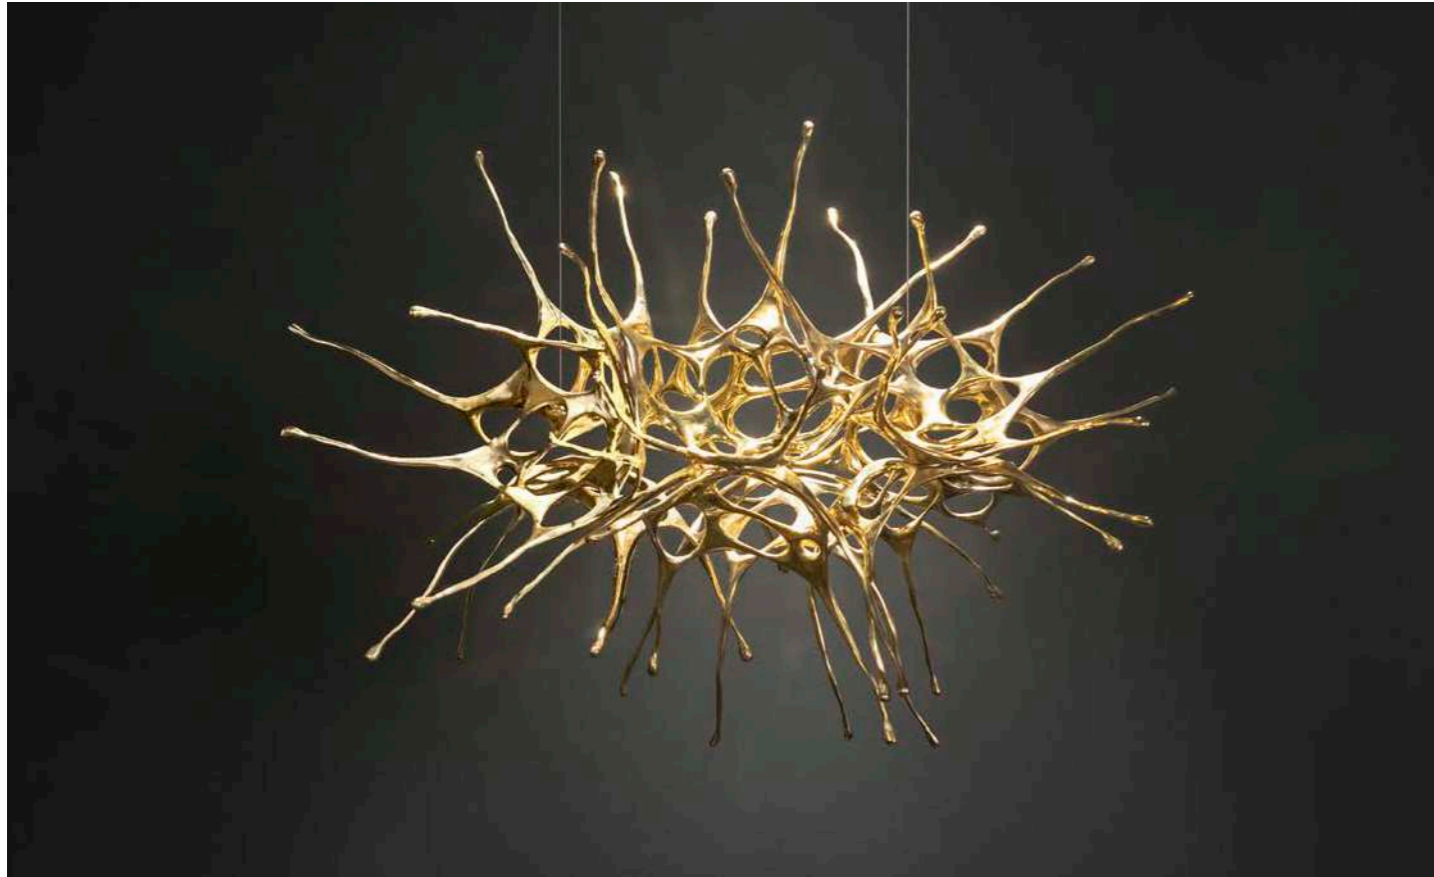

Material

Brass

Finish

Body

Polished brass

Ceiling attachment

White