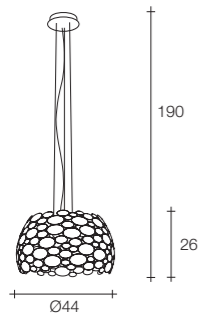

Anish small pendant light

Body