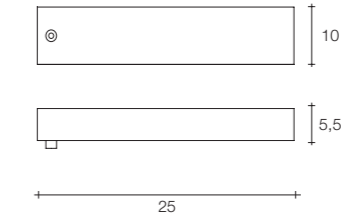

Diffuser	Canopy	Cord	Source	Max power	Dimming	Code	Price €
		clear cord + steel cable	integrated Led boards	10 x 4,5W 6617 lm CRI 90 3000K	0-10V PWM	ØL60S E7 C8.	CE ENEC CB 19.400
			integrated Led boards	10 x 4,5W 6000 lm CRI 90 2700K	0-10V PWM	ØL60S E7 C8.W	CE ENEC CB 19.400
			integrated Led boards	10 x 4,5W 6617 lm CRI 90 3000K	PUSH DALI	ØL60S E7 C8.D	CE ENEC CB 19.500
			integrated Led boards	10 x 4,5W 6000 lm CRI 90 2700K	PUSH DALI	ØL60S E7 C8.WD	CE ENEC CB 19.500
		clear cord + steel cable	integrated Led boards	10 x 4,5W 6617 lm CRI 90 3000K	0-10V PWM	ØL60S E9 C8.	CE ENEC CB 21.950
			integrated Led boards	10 x 4,5W 6000 lm CRI 90 2700K	0-10V PWM	ØL60S E9 C8.W	CE ENEC CB 21.950
			integrated Led boards	10 x 4,5W 6617 lm CRI 90 3000K	PUSH DALI	ØL60S E9 C8.D	CE ENEC CB 22.050
			integrated Led boards	10 x 4,5W 6000 lm CRI 90 2700K	PUSH DALI	ØL60S E9 C8.WD	CE ENEC CB 22.050
		clear cord + steel cable	integrated Led boards	10 x 4,5W 6617 lm CRI 90 3000K	0-10V PWM	ØL60S F7 C8.	CE ENEC CB 23.800
			integrated Led boards	10 x 4,5W 6000 lm CRI 90 2700K	0-10V PWM	ØL60S F7 C8.W	CE ENEC CB 23.800
			integrated Led boards	10 x 4,5W 6617 lm CRI 90 3000K	PUSH DALI	ØL60S F7 C8.D	CE ENEC CB 23.900
			integrated Led boards	10 x 4,5W 6000 lm CRI 90 2700K	PUSH DALI	ØL60S F7 C8.WD	CE ENEC CB 23.900
		clear cord + steel cable	integrated Led boards	10 x 4,5W 6617 lm CRI 90 3000K	0-10V PWM	ØL60S L6 C8.	CE ENEC CB 24.250
			integrated Led boards	10 x 4,5W 6000 lm CRI 90 2700K	0-10V PWM	ØL60S L6 C8.W	CE ENEC CB 24.250
			integrated Led boards	10 x 4,5W 6617 lm CRI 90 3000K	PUSH DALI	ØL60S L6 C8.D	CE ENEC CB 24.400
			integrated Led boards	10 x 4,5W 6000 lm CRI 90 2700K	PUSH DALI	ØL60S L6 C8.WD	CE ENEC CB 24.400

On site minimum adjustable overall height 95 cm

36,5 | 72 148x55x99 cm