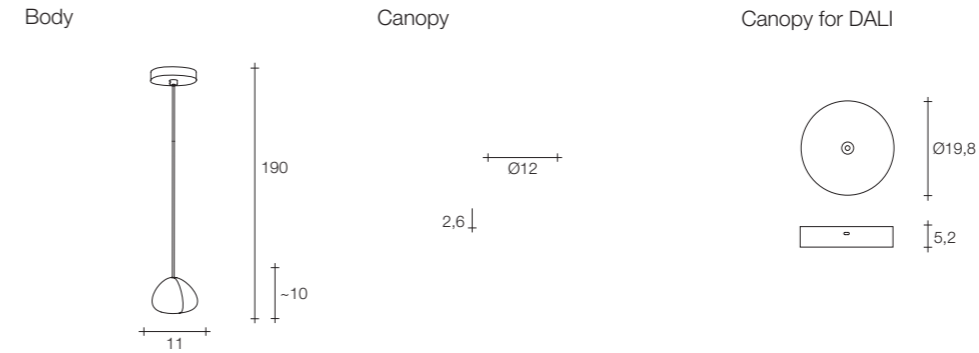

Mizu pendant light

Diffuser	Canopy	Cord	Source	Max power	Dimming	Code	Price €
Clear crystal	White	Clear	G4 Halogen	10W	IGBT TRIAC	ØR01S E8 A9. CE ENEC	435
			G4 Led	2W	no	ØR01S E8 A9.L CE ENEC CB	435
Clear crystal	White	Clear	G4 Led dimmable or G4 Halogen	3W or 10W	DALI	ØR01S E8 A9.D* CE ENEC	560
			Integrated led	1,5W 146 lm 3000K	no	ØR01S E8 A9.E CE ENEC	470
Clear crystal	Brushed nickel	Clear	Integrated led	1,5W 129 lm 2700K	no	ØR01S E8 A9.EW CE ENEC	470
			G4 Halogen	10W	IGBT TRIAC	ØR01S H4 A9. CE ENEC	435
Clear crystal	Brushed nickel	Clear	G4 Led	2W	no	ØR01S H4 A9.L CE ENEC CB	435