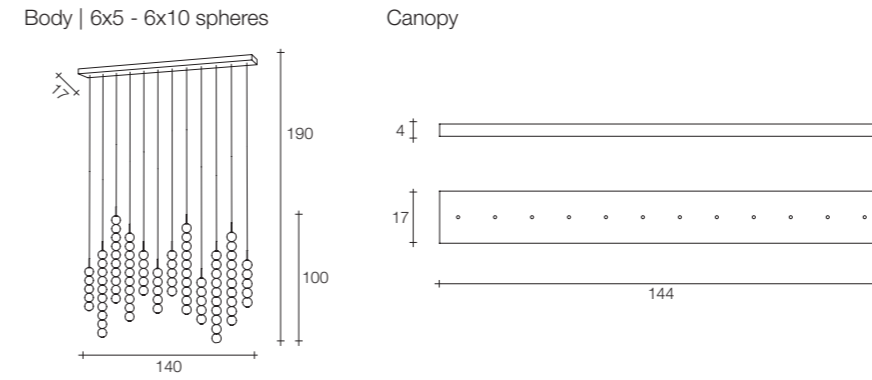

On site minimum adjustable overall height 130 cm

7,5 | 12,5 191x46x46 cm

Abacus 7 large round multi light pendant

Diffuser	Canopy	Cord	Source	Max power	Dimming	Code	Price €
Brass white glass	White	champagne fabric	Integrated led	7 x 10,8W 11340 lm 3000K	0-10V PWM	ØVØ7S E8 B.P 43	10.500
			Integrated led	7 x 10,8W 11340 lm 3000K	100kΩ 0/1-10V PUSH DALI	ØVØ7S E8 B.P 43 D	10.600
Brass white glass	Satin brass	champagne fabric	Integrated led	7 x 10,8W 11340 lm 3000K	0-10V PWM	ØVØ7S M3 B.P 43	10.600
			Integrated led	7 x 10,8W 11340 lm 3000K	100kΩ 0/1-10V PUSH DALI	ØVØ7S M3 B.P 43 D	10.750

On site minimum adjustable overall height 160 cm

9,6 | 14,6 191x46x46 cm

Abacus small linear multi light pendant

Diffuser	Canopy	Cord	Source	Max power	Dimming	Code	Price €
Brass white glass	White	champagne fabric	Integrated led	3 x 3,6W 3 x 7,2W 4860 lm 3000K	0-10V PWM	ØVØ6S E8 B.R 2B	4.585
			Integrated led	3 x 3,6W 3 x 7,2W 4860 lm 3000K	100kΩ 0/1-10V PUSH DALI	ØVØ6S E8 B.R 2B D	4.710
Brass white glass	Painted brass	champagne fabric	Integrated led	3 x 3,6W 3 x 7,2W 4860 lm 3000K	0-10V PWM	ØVØ6S P4 B.R 2B	4.770
			Integrated led	3 x 3,6W 3 x 7,2W 4860 lm 3000K	100kΩ 0/1-10V PUSH DALI	ØVØ6S P4 B.R 2B D	4.900

On site minimum adjustable overall height 110 cm

7 | 1x 6,7
 1x 5,3 1x 90x45x30 cm
 1x 83x25x26 cm

Abacus medium linear multi light pendant

Diffuser	Canopy	Cord	Source	Max power	Dimming	Code	Price €
Brass white glass	White	champagne fabric	Integrated led	6 x 3,6W 6 x 7,2W 9720 lm 3000K	0-10V PWM	ØV12S E8 B.R 3M	9.120
			Integrated led	6 x 3,6W 6 x 7,2W 9720 lm 3000K	100kΩ 0/1-10V PUSH DALI	ØV12S E8 B.R 3M D	9.365
Brass white glass	Painted brass	champagne fabric	Integrated led	6 x 3,6W 6 x 7,2W 9720 lm 3000K	0-10V PWM	ØV12S P4 B.R 3M	9.300
			Integrated led	6 x 3,6W 6 x 7,2W 9720 lm 3000K	100kΩ 0/1-10V PUSH DALI	ØV12S P4 B.R 3M D	9.550