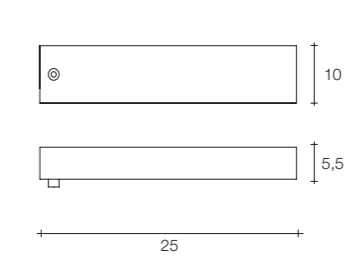

Canopy for DALI