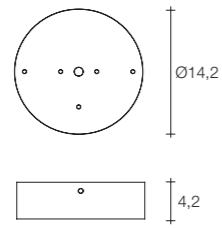

E27 Led light bulbs are not included

5 | 8,6 77x77x30 cm

Orten'zia large ceiling light

Body

Canopy

Canopy

Diffuser	Canopy	Cord	Source	Max power	Dimming	Code	Price €
Nickel plated	Nickel plated	-	E27 Led dimmable	15W	all systems	ØM42L E7 C8.	CE ENEC 1.910
Gold plated	Gold plated	-	E27 Led dimmable	15W	all systems	ØM42L L6 C8.	CE ENEC 2.420