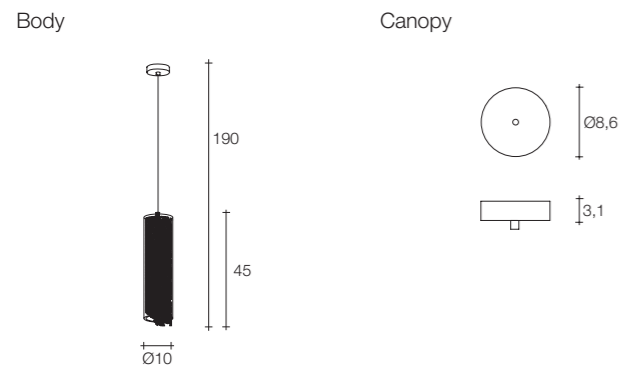

E14 Led light bulbs are not included
On site minimum adjustable overall height 95 cm

1,2 | 2,5 65x27x24,5 cm

Frame cone pendant light

Diffuser	Canopy	Cord	Source	Max power	Dimming	Code	Price €
White clear glass	White	clear	E14 Led	4W	all systems	ØQØ3S E8 A9.	CE ENEC 990
Silver plated clear glass	Silver plated	clear	E14 Led	4W	all systems	ØQØ3S G7 A9.	CE ENEC 1.040
Gold plated clear glass	Gold plated	clear	E14 Led	4W	all systems	ØQØ3S L6 A9.	CE ENEC 1.040

E14 Led light bulbs are not included
On site minimum adjustable overall height 95 cm

1,4 | 3,6 77x35x26,5 cm

Frame large cylinder pendant light

Diffuser	Canopy	Cord	Source	Max power	Dimming	Code	Price €
White clear glass	White	clear	E14 Led	4W	all systems	ØQØ2S E8 A9.	CE ENEC 825
Silver plated clear glass	Silver plated	clear	E14 Led	4W	all systems	ØQØ2S G7 A9.	CE ENEC 900
Gold plated clear glass	Gold plated	clear	E14 Led	4W	all systems	ØQØ2S L6 A9.	CE ENEC 900