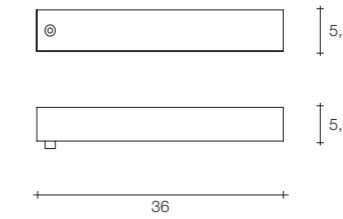

On site minimum adjustable overall height 55 cm

9 | 18 | 241x46x22 cm

I Lucci Argentati xlarge linear chandelier

Body

Canopy

Canopy for DALI

Diffuser	Canopy	Cord	Source	Max power	Dimming	Code	Price €
White polished	White polished	clear cord + steel cable	integrated led	10 x 4,5W 6617 lm CRI 90 3000K	0-10V PWM	ØN8ØS M2 C8.L	8.810
			integrated led	6000 lm CRI 90 2700K	0-10V PWM	ØN8ØS M2 C8.LW	8.810
			integrated led	10 x 4,5W 6617 lm CRI 90 3000K	PUSH DALI	ØN8ØS M2 C8.LD	8.940
			integrated led	6000 lm CRI 90 2700K	PUSH DALI	ØN8ØS M2 C8.LWD	8.940
Brushed nickel plated	Brushed nickel plated	clear cord + steel cable	integrated led	10 x 4,5W 6617 lm CRI 90 3000K	0-10V PWM	ØN8ØS H4 C8.L	9.320
			integrated led	6000 lm CRI 90 2700K	0-10V PWM	ØN8ØS H4 C8.LW	9.320
			integrated led	10 x 4,5W 6617 lm CRI 90 3000K	PUSH DALI	ØN8ØS H4 C8.LD	9.450
			integrated led	6000 lm CRI 90 2700K	PUSH DALI	ØN8ØS H4 C8.LWD	9.450
Brushed gold plated	Brushed gold plated	clear cord + steel cable	integrated led	10 x 4,5W 6617 lm CRI 90 3000K	0-10V PWM	ØN8ØS L9 C8.L	11.450
			integrated led	6000 lm CRI 90 2700K	0-10V PWM	ØN8ØS L9 C8.LW	11.450
			integrated led	10 x 4,5W 6617 lm CRI 90 3000K	PUSH DALI	ØN8ØS L9 C8.LD	11.550
			integrated led	6000 lm CRI 90 2700K	PUSH DALI	ØN8ØS L9 C8.LWD	11.550