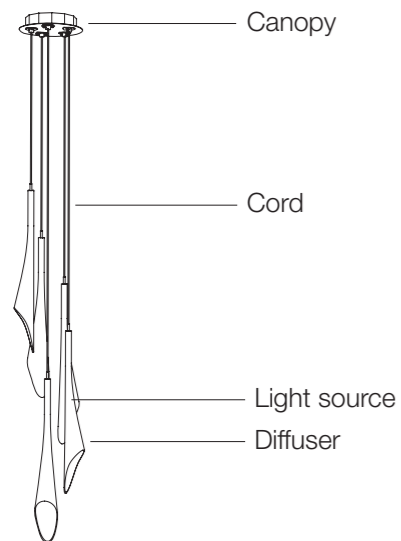

Material

Clear crystal

Finishes

Diffuser

Canopy

Clear crystal

White

Legend

Pendants

Multi light pendant