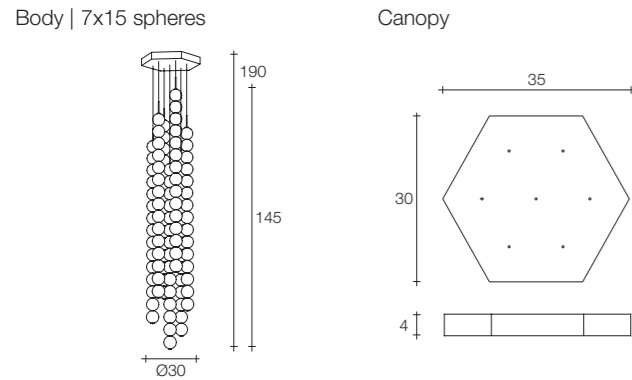

On site minimum adjustable overall height 70 cm

4 | 9,6 83x80x43,5 cm

Abacus 3 large round multi light pendant

Body | 3x15 spheres

Canopy

Diffuser	Canopy	Cord	Source	Max power	Dimming	Code	Price €
Brass white glass	White	champagne fabric	Integrated led	3 x 10,8W 4860 lm 3000K	0-10V PWM	ØVØ3S E8 B.P 2B	4.630
			Integrated led	3 x 10,8W 4860 lm 3000K	100kΩ 0/1-10V PUSH DALI	ØVØ3S E8 B.P 2B D	4.755
Brass white glass	Satin brass	champagne fabric	Integrated led	3 x 10,8W 4860 lm 3000K	0-10V PWM	ØVØ3S M3 B.P 2B	4.755
			Integrated led	3 x 10,8W 4860 lm 3000K	100kΩ 0/1-10V PUSH DALI	ØVØ3S M3 B.P 2B D	4.875

On site minimum adjustable overall height 150 cm

3,2 | 7,7 162x35x35 cm

Abacus 7 medium round multi light pendant

Body | 7x10 spheres

Canopy

Diffuser	Canopy	Cord	Source	Max power	Dimming	Code	Price €
Brass white glass	White	champagne fabric	Integrated led	7 x 7,2W 7560 lm 3000K	0-10V PWM	ØVØ7S E8 B.P 32	7.090
			Integrated led	7 x 7,2W 7560 lm 3000K	100kΩ 0/1-10V PUSH DALI	ØVØ7S E8 B.P 32 D	7.220
Brass white glass	Satin brass	champagne fabric	Integrated led	7 x 7,2W 7560 lm 3000K	0-10V PWM	ØVØ7S M3 B.P 32	7.220
			Integrated led	7 x 7,2W 7560 lm 3000K	100kΩ 0/1-10V PUSH DALI	ØVØ7S M3 B.P 32 D	7.340

On site minimum adjustable overall height 130 cm

7,5 | 12,5 191x46x46 cm

Abacus 7 large round multi light pendant

Diffuser	Canopy	Cord	Source	Max power	Dimming	Code	Price €
Brass white glass	White	champagne fabric	Integrated led	7 x 10,8W 11340 lm 3000K	0-10V PWM	ØVØ7S E8 B.P 43	10.500
			Integrated led	7 x 10,8W 11340 lm 3000K	100kΩ 0/1-10V PUSH DALI	ØVØ7S E8 B.P 43 D	10.600
Brass white glass	Satin brass	champagne fabric	Integrated led	7 x 10,8W 11340 lm 3000K	0-10V PWM	ØVØ7S M3 B.P 43	10.600
			Integrated led	7 x 10,8W 11340 lm 3000K	100kΩ 0/1-10V PUSH DALI	ØVØ7S M3 B.P 43 D	10.750