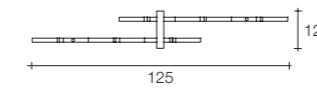

Gaia linear chandelier

Body

Canopy

Diffuser	Canopy	Cord	Source	Max power	Dimming	Code	Price €
Nickel plated	White	clear cord + steel cable	integrated led	12 x 1,5W 1752 lm 3000K	1-10V PUSH	ØG41S E7 C8.	CE ENEC 3.445
			integrated led	12 x 1,5W 1548 lm 2700K	1-10V PUSH	ØG41S E7 C8.W	CE ENEC 3.445
			integrated led	12 x 1,5W 1752 lm 3000K	DALI	ØG41S E7 C8.D	CE ENEC 3.570
			integrated led	12 x 1,5W 1548 lm 2700K	DALI	ØG41S E7 C8.WD	CE ENEC 3.570
Gold plated	White	clear cord + steel cable	integrated led	12 x 1,5W 1752 lm 3000K	1-10V PUSH	ØG41S L6 C8.	CE ENEC 4.310
			integrated led	12 x 1,5W 1548 lm 2700K	1-10V PUSH	ØG41S L6 C8.W	CE ENEC 4.310
			integrated led	12 x 1,5W 1752 lm 3000K	DALI	ØG41S L6 C8.D	CE ENEC 4.440
			integrated led	12 x 1,5W 1548 lm 2700K	DALI	ØG41S L6 C8.WD	CE ENEC 4.440
Matte walnut	White	clear cord + steel cable	integrated led	12 x 1,5W 1752 lm 3000K	1-10V PUSH	ØG41S P2 C8.	CE ENEC 4.400
			integrated led	12 x 1,5W 1548 lm 2700K	1-10V PUSH	ØG41S P2 C8.W	CE ENEC 4.400
			integrated led	12 x 1,5W 1752 lm 3000K	DALI	ØG41S P2 C8.D	CE ENEC 4.530
			integrated led	12 x 1,5W 1548 lm 2700K	DALI	ØG41S P2 C8.WD	CE ENEC 4.530

On site minimum adjustable overall height 50 cm.
Please note that due to natural wood properties, the shade of each chandelier in matte wood may be slightly different.

kg 4,2 | kg 6 | 107x23x26 cm

Gaia double linear chandelier

Body

Top view

Canopy