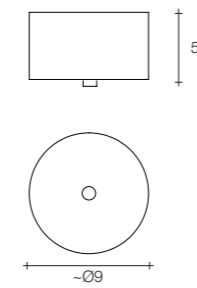

Harpe pendant light

Body

Disc

Diffuser	Canopy	Cord	Source	Max power	Dimming	Code	Price €
Matte nickel	White	grey fabric	integrated led	2,1W 237 lm 3000K - 700mA	see power supply options	ØWØ11S E8 B5.KK	445
Matte black nickel	White	grey fabric	integrated led	2,1W 237 lm 3000K - 700mA	see power supply options	ØWØ11S E8 B6.KK	445

Power supply options

INTEGRATED LED 3000K

Dimming	Code	Price €
IGBT / TRIAC	R1630000	26 (net)
1-10V / PUSH	R1110000	48 (net)
0/1-10V / PUSH / DALI	R1070000	88 (net)

Harpe pendant light

Body

Canopy

Diffuser	Canopy	Cord	Source	Max power	Dimming	Code	Price €
Matte nickel	White	grey fabric	integrated led	2,1W 237 lm 3000K - 700mA	see power supply options	ØWØ11S E8 B5.T	495
Matte black nickel	White	grey fabric	integrated led	2,1W 237 lm 3000K - 700mA	see power supply options	ØWØ11S E8 B6.T	495

Harpe pendant light

Body

Disc

Diffuser	Canopy	Cord	Source	Max power	Dimming	Code	Price €
Matte nickel	White	grey fabric	integrated led	2,1W 237 lm 3000K - 700mA	see power supply options	ØWØ12S E8 B5.KK	645
Matte black nickel	White	grey fabric	integrated led	2,1W 237 lm 3000K - 700mA	see power supply options	ØWØ12S E8 B6.KK	645

Power supply options

INTEGRATED LED 3000K

Dimming	Code	Price €
IGBT / TRIAC	R1630000	26 (net)
1-10V / PUSH	R1110000	48 (net)
0/1-10V / PUSH / DALI	R1070000	88 (net)

Harpe pendant light

Body

Canopy

Diffuser	Canopy	Cord	Source	Max power	Dimming	Code	Price €
Matte nickel	White	grey fabric	integrated led	2,1W 237 lm 3000K - 700mA	see power supply options	ØWØ12S E8 B5.T	695
Matte black nickel	White	grey fabric	integrated led	2,1W 237 lm 3000K - 700mA	see power supply options	ØWØ12S E8 B6.T	695