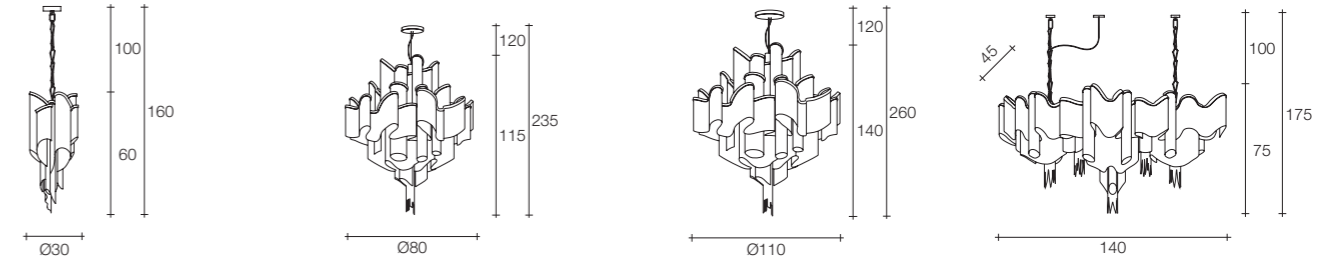

Chandelier

Ceiling lamp

Wall sconce

Floor lamp

Bespoke

Bespoke options available on request | for further information, please feel free to contact our customer service