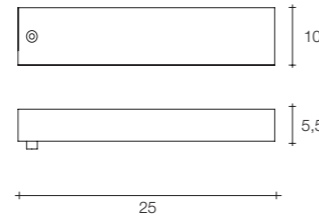

Diffuser	Canopy	Cord	Source	Max power	Dimming	Code	Price €
		clear cord + steel cable	integrated Led boards	7 x 4,5W 4632 lm CRI 90 3000K	0-10V PWM	ØL63S E7 C8.	CE ENEC CB 9.570
			integrated Led boards	7 x 4,5W 4200 lm CRI 90 2700K	0-10V PWM	ØL63S E7 C8.W	CE ENEC CB 9.570
			integrated Led boards	7 x 4,5W 4632 lm CRI 90 3000K	PUSH DALI	ØL63S E7 C8.D	CE ENEC CB 9.700
			integrated Led boards	7 x 4,5W 4200 lm CRI 90 2700K	PUSH DALI	ØL63S E7 C8.WD	CE ENEC CB 9.700
		clear cord + steel cable	integrated Led boards	7 x 4,5W 4632 lm CRI 90 3000K	0-10V PWM	ØL63S E9 C8.	CE ENEC CB 10.600
			integrated Led boards	7 x 4,5W 4200 lm CRI 90 2700K	0-10V PWM	ØL63S E9 C8.W	CE ENEC CB 10.600
			integrated Led boards	7 x 4,5W 4632 lm CRI 90 3000K	PUSH DALI	ØL63S E9 C8.D	CE ENEC CB 10.700
			integrated Led boards	7 x 4,5W 4200 lm CRI 90 2700K	PUSH DALI	ØL63S E9 C8.WD	CE ENEC CB 10.700
		clear cord + steel cable	integrated Led boards	7 x 4,5W 4632 lm CRI 90 3000K	0-10V PWM	ØL63S F7 C8.	CE ENEC CB 11.450
			integrated Led boards	7 x 4,5W 4200 lm CRI 90 2700K	0-10V PWM	ØL63S F7 C8.W	CE ENEC CB 11.450
			integrated Led boards	7 x 4,5W 4632 lm CRI 90 3000K	PUSH DALI	ØL63S F7 C8.D	CE ENEC CB 11.550
			integrated Led boards	7 x 4,5W 4200 lm CRI 90 2700K	PUSH DALI	ØL63S F7 C8.WD	CE ENEC CB 11.550
		clear cord + steel cable	integrated Led boards	7 x 4,5W 4632 lm CRI 90 3000K	0-10V PWM	ØL63S L6 C8.	CE ENEC CB 11.850
			integrated Led boards	7 x 4,5W 4200 lm CRI 90 2700K	0-10V PWM	ØL63S L6 C8.W	CE ENEC CB 11.850
			integrated Led boards	7 x 4,5W 4632 lm CRI 90 3000K	PUSH DALI	ØL63S L6 C8.D	CE ENEC CB 12.000
			integrated Led boards	7 x 4,5W 4200 lm CRI 90 2700K	PUSH DALI	ØL63S L6 C8.WD	CE ENEC CB 12.000

On site minimum adjustable overall height 95 cm

18 | 47 85x55x99 cm