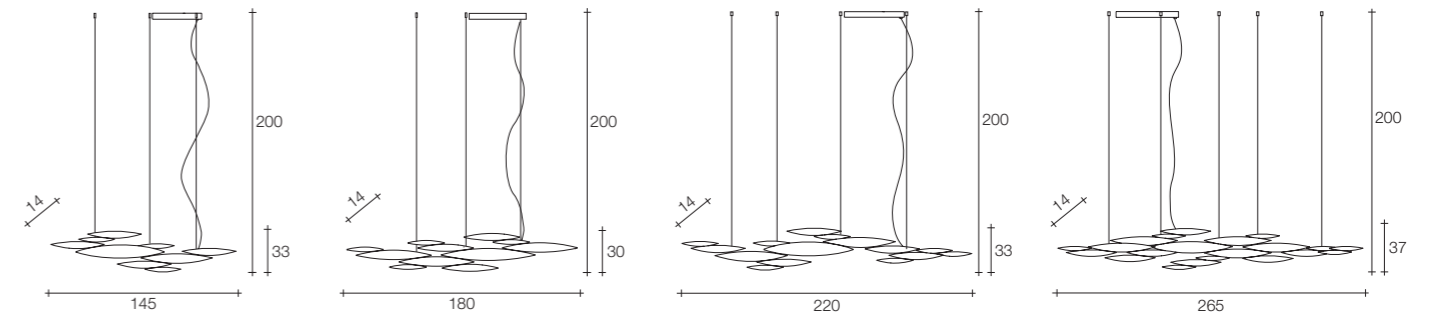

Chandelier

Wall sconce

Bespoke

Bespoke options available on request | for further information, please feel free to contact our customer service