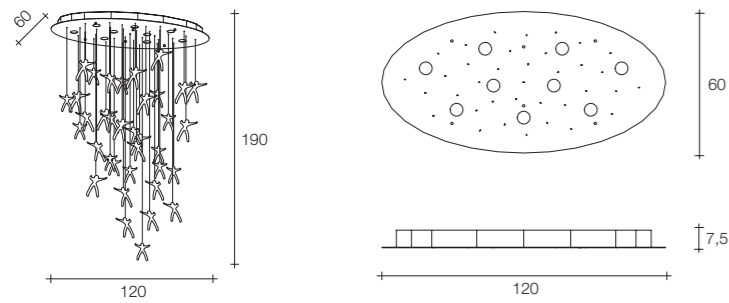

GU10 light bulbs are not included
On site minimum adjustable overall height 110 cm

9 | 1x 9
1x 6 1x 67x67x23 cm
1x 67x67x30 cm

Angel Falls 18 pendants

Body | 18 angels

Canopy

Diffuser	Canopy	Cord	Source	Max power	Dimming	Code	Price €
Clear crystal	Brushed nickel	air craft nylon cable	GU10 Led dimmable	3 x 5W	all systems	ØQ11S H4 A9.	CE ENEC 5.440

GU10 light bulbs are not included
On site minimum adjustable overall height 160 cm

10 | 1x 9
1x 7,5 1x 67x67x23 cm
1x 67x67x30 cm

Angel Falls 24 pendants

Body | 24 angels

Canopy

Diffuser	Canopy	Cord	Source	Max power	Dimming	Code	Price €
Clear crystal	Brushed nickel	air craft nylon cable	GU10 Led dimmable	3 x 5W	all systems	ØQ10S H4 A9.	CE ENEC 6.890

GU10 light bulbs are not included
On site minimum adjustable overall height 150 cm

14 | 1x 10 | 1x 10 1x 67x67x23 cm 1x 77x77x30 cm

Angel Falls 36 pendants

Body | 36 angels

Canopy

Diffuser	Canopy	Cord	Source	Max power	Dimming	Code	Price €
Clear crystal	White	air craft nylon cable	GU10 Led dimmable	9 x 4W	all systems	ØQ13S E8 A9.	CE ENEC 10.700