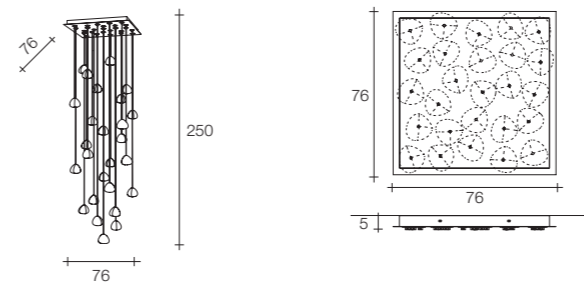

G4 Led and G4 Halogen light bulbs are not included
On site minimum adjustable overall height 70 cm

36 | 40 77x77x30 cm

Mizu 26 square multi light pendant

Body | 26 crystals

Canopy

Diffuser	Canopy	Cord	Source	Max power	Dimming	Code	Price €
		Clear	G4 Led dimmable or G4 Halogen	26 x 2W or 26 x 10W	IGBT	ØR26S E8 A9.Q	13.250
			G4 Led dimmable	26 x 2W	1-10V PWM	ØR26S E8 A9.QL	CB 13.250
			G4 Led dimmable or G4 Halogen	26 x 2W or 26 x 10W	DALI	ØR26S E8 A9.QD	13.750
			Integrated led	26 x 1,5W 3796 lm 3000K	0/1-10V PUSH DALI	ØR26S E8 A9.QE	14.050
			Integrated led	26 x 1,5W 3554 lm 2700K	0/1-10V PUSH DALI	ØR26S E8 A9.QEW	14.050
		Clear	G4 Led dimmable or G4 Halogen	26 x 2W or 26 x 10W	IGBT	ØR26S E8 H1.Q	13.600