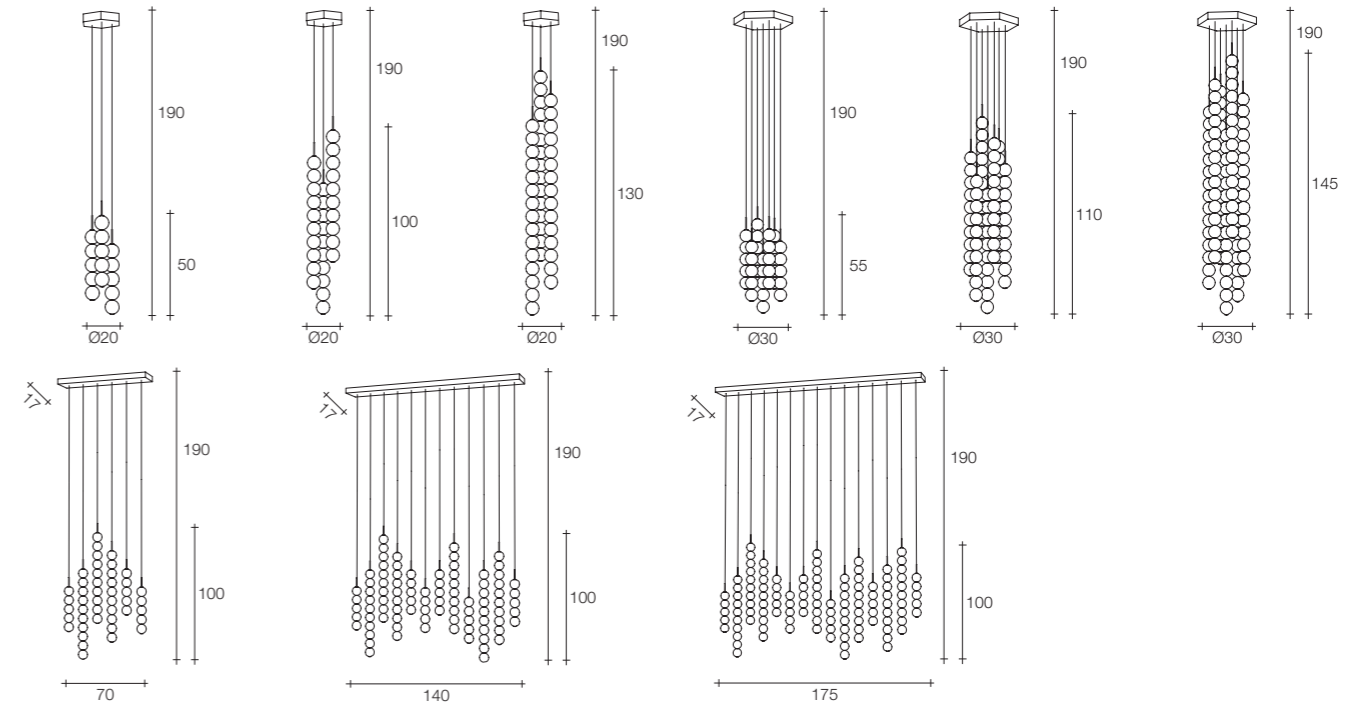

Multi light pendant