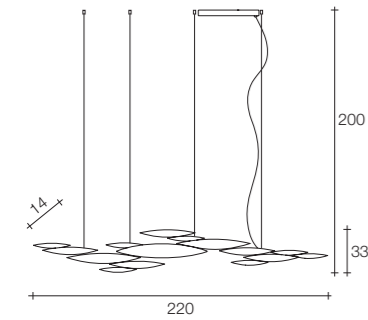

I Lucci Argentati large linear chandelier

Body

Canopy