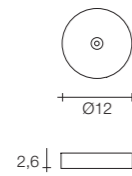

Diffuser	Canopy	Cord	Source	Max power	Dimming	Code	Price €
Rose gold plated	Rose gold plated	clear	G4 Led	3 x 2W	no	ØN97A N4 C8.L	CE ENEC CB 1.485
			G4 Led dimmable or G4 Halogen	3 x 2W or 3 x 20W	DALI	ØN97A N4 C8.D	CE ENEC 1.605
Champagne plated	Champagne plated	clear	G4 Halogen	3 x 20W	IGBT TRIAC	ØN97A N1 C8.	CE ENEC 1.485
			G4 Led	3 x 2W	no	ØN97A N1 C8.L	CE ENEC CB 1.485
Champagne plated	Champagne plated	clear	G4 Led dimmable or G4 Halogen	3 x 2W or 3 x 20W	DALI	ØN97A N1 C8.D	CE ENEC 1.605

G4 Led and G4 Halogen light bulbs are not included

1,5 | 3,2 41x41x41 cm

Argent ceiling light

Body

Canopy

Canopy for DALI

Diffuser	Canopy	Cord	Source	Max power	Dimming	Code	Price €
Stainless steel	Nickel plated	clear	G4 Halogen	3 x 20W	IGBT TRIAC	ØN99L E7 C8.	CE ENEC 920
			G4 Led	3 x 2W	no	ØN99L E7 C8.L	CE ENEC CB 920
Stainless steel	Nickel plated	clear	G4 Led dimmable or G4 Halogen	3 x 2W or 3 x 20W	DALI	ØN99L E7 C8.D*	CE ENEC 1.050
			G4 Halogen	3 x 20W	IGBT TRIAC	ØN99L L6 C8.	CE ENEC 1.485
Gold plated	Gold plated	clear	G4 Led	3 x 2W	no	ØN99L L6 C8.L	CE ENEC CB 1.485
			G4 Led dimmable or G4 Halogen	3 x 2W or 3 x 20W	DALI	ØN99L L6 C8.D*	CE ENEC 1.605
Rose gold plated	Rose gold plated	clear	G4 Halogen	3 x 20W	IGBT TRIAC	ØN99L N4 C8.	CE ENEC 1.485
			G4 Led	3 x 2W	no	ØN99L N4 C8.L	CE ENEC CB 1.485
Rose gold plated	Rose gold plated	clear	G4 Led dimmable or G4 Halogen	3 x 2W or 3 x 20W	DALI	ØN99L N4 C8.D*	CE ENEC 1.605

Diffuser	Canopy	Cord	Source	Max power	Dimming	Code	Price €
Champagne plated	Champagne plated	clear	G4 Halogen	3 x 20W	IGBT TRIAC	ØN99L N1 C8.	CE ENEC 1.485
			G4 Led	3 x 2W	no	ØN99L N1 C8.L	CE ENEC CB 1.485
Champagne plated	Champagne plated	clear	G4 Led dimmable or G4 Halogen	3 x 2W or 3 x 20W	DALI	ØN99L N1 C8.D*	CE ENEC 1.605

G4 Led and G4 Halogen light bulbs are not included

2,1 | *1,9 | 3,8 | *3 59x59x28,5 cm | *51x51x51 cm