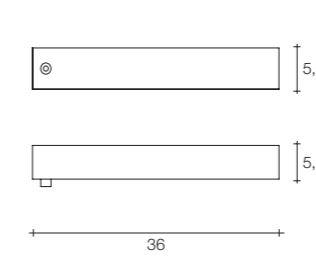

Volver large linear chandelier

Body

Canopy

Canopy for DALI

Diffuser	Canopy	Cord	Source	Max power	Dimming	Code	Price €
		clear cord + steel cable	integrated Led boards	20 x 4,5W 13234 lm CRI 90 3000K	0-10V PWM	ØL62S E7 C8.	26.350
			integrated Led boards	20 x 4,5W 12000 lm CRI 90 2700K	0-10V PWM	ØL62S E7 C8.W	26.350
			integrated Led boards	20 x 4,5W 13234 lm CRI 90 3000K	PUSH DALI	ØL62S E7 C8.D	26.550
			integrated Led boards	20 x 4,5W 12000 lm CRI 90 2700K	PUSH DALI	ØL62S E7 C8.WD	26.550
		clear cord + steel cable	integrated Led boards	20 x 4,5W 13234 lm CRI 90 3000K	0-10V PWM	ØL62S E9 C8.	29.850
			integrated Led boards	20 x 4,5W 12000 lm CRI 90 2700K	0-10V PWM	ØL62S E9 C8.W	29.850
			integrated Led boards	20 x 4,5W 13234 lm CRI 90 3000K	PUSH DALI	ØL62S E9 C8.D	30.050
			integrated Led boards	20 x 4,5W 12000 lm CRI 90 2700K	PUSH DALI	ØL62S E9 C8.WD	30.050
		clear cord + steel cable	integrated Led boards	20 x 4,5W 13234 lm CRI 90 3000K	0-10V PWM	ØL62S F7 C8.	32.500
			integrated Led boards	20 x 4,5W 12000 lm CRI 90 2700K	0-10V PWM	ØL62S F7 C8.W	32.500
			integrated Led boards	20 x 4,5W 13234 lm CRI 90 3000K	PUSH DALI	ØL62S F7 C8.D	32.800
			integrated Led boards	20 x 4,5W 12000 lm CRI 90 2700K	PUSH DALI	ØL62S F7 C8.WD	32.800
		clear cord + steel cable	integrated Led boards	20 x 4,5W 13234 lm CRI 90 3000K	0-10V PWM	ØL62S L6 C8.	33.800
			integrated Led boards	20 x 4,5W 12000 lm CRI 90 2700K	0-10V PWM	ØL62S L6 C8.W	33.800
			integrated Led boards	20 x 4,5W 13234 lm CRI 90 3000K	PUSH DALI	ØL62S L6 C8.D	34.000
			integrated Led boards	20 x 4,5W 12000 lm CRI 90 2700K	PUSH DALI	ØL62S L6 C8.WD	34.000

On site minimum adjustable overall height 95 cm

45 | 95 | 199x55x99 cm

Volver round chandelier

Body

Canopy

Canopy for DALI