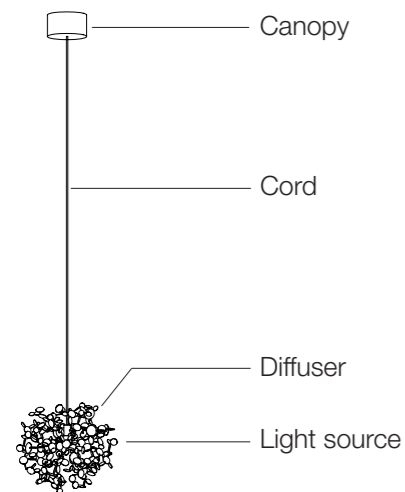

Material

Stainless Steel

Finishes

Diffuser

- Stainless steel
- Gold plated | PVD coating
- Rose gold plated | PVD coating
- Champagne plated | PVD coating

Canopy

- White

Legend

Pendants

Multi light pendant

Portable table lamp

Wall sconce