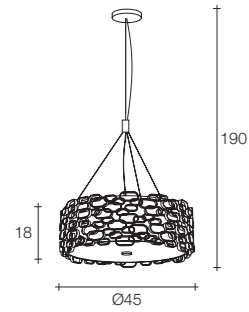

Glamour chandelier

Body

Canopy