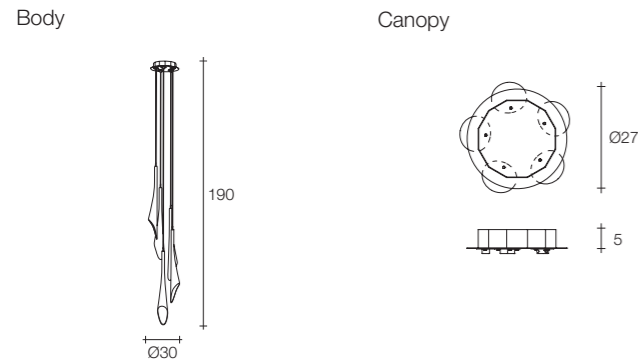

Calle 5 round multi light pendant

Diffuser	Canopy	Cord	Source	Max power	Dimming	Code	Price €
			G4 Led dimmable or G4 Halogen	5 x 2W or 5 x 20W	IGBT	ØTØ5S E8 A9.	4.340
Clear crystal	White	clear	G4 Led dimmable	5 x 2W	1-10V PWM	ØTØ5S E8 A9. L CB	4.340
			G4 Led dimmable or G4 Halogen	5 x 2W or 5 x 20W	DALI	ØTØ5S E8 A9. D	4.720

Quick system included (for further information see page 216-217)
G4 Led and G4 Halogen light bulbs are not included
On site minimum adjustable overall height 135 cm