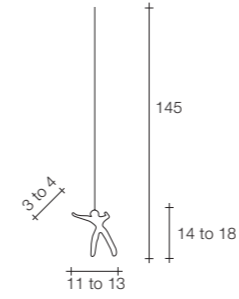

Pendant

Multi pendants