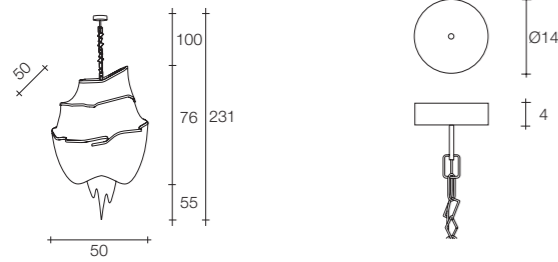

Atlantis small three tier chandelier

Body

Canopy

Diffuser	Canopy	Cord	Source	Max power	Dimming	Code	Price €
Nickel plated	Nickel plated	clear cord + chain	E14 Led dimmable	6 x 6W	all systems	ØA13S E7 C8.	CE ENEC 15.650
Black nickel plated	Black nickel plated	clear cord + chain	E14 Led dimmable	6 x 6W	all systems	ØA13S E9 C8.	CE ENEC 17.250
Brushed bronze	Brushed bronze	clear cord + chain	E14 Led dimmable	6 x 6W	all systems	ØA13S F7 C8.	CE ENEC 18.750
Gold plated	Gold plated	clear cord + chain	E14 Led dimmable	6 x 6W	all systems	ØA13S L6 C8.	CE ENEC 19.400
Champagne plated	Champagne plated	clear cord + chain	E14 Led dimmable	6 x 6W	all systems	ØA13S N1 C8.	CE ENEC 19.400
Brushed champagne plated	Brushed champagne plated	clear cord + chain	E14 Led dimmable	6 x 6W	all systems	ØA13S N7 C8.	CE ENEC 21.350

E14 Led light bulbs are not included
On site minimum adjustable overall height 155 cm

18 kg | 54 kg | 75x75x114 cm