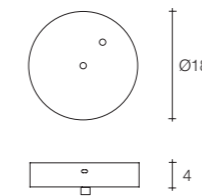

Diffuser	Canopy	Cord	Source	Max power	Dimming	Code	Price €
Nickel plated	Nickel plated	clear cord + steel cable	integrated led	15W 1952 lm 3000K	1-10V PUSH	ØM1ØS E7 C8.	CE ENEC 6.320
			integrated led	15W 1952 lm 3000K	DALI	ØM1ØS E7 C8.D	CE ENEC 6.510
Gold plated	Gold plated	clear cord + steel cable	integrated led	15W 1952 lm 3000K	1-10V PUSH	ØM1ØS L6 C8.	CE ENEC 7.470
			integrated led	15W 1952 lm 3000K	DALI	ØM1ØS L6 C8.D	CE ENEC 7.660

On site minimum adjustable overall height 90 cm

10,5 | 25 83x78x95 cm

Bespoke

Bespoke options available on request | for further information, please feel free to contact our customer service