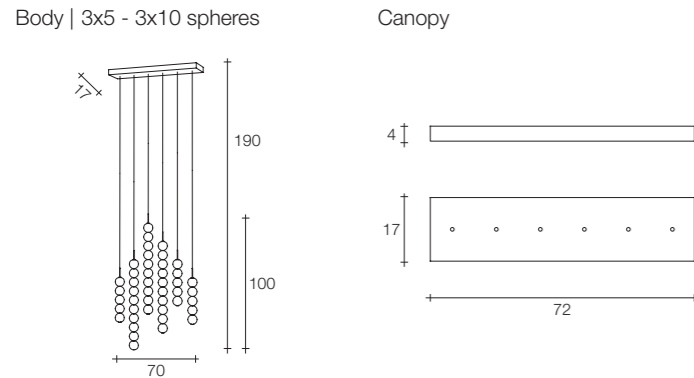

On site minimum adjustable overall height 150 cm

3,2 | 7,7 162x35x35 cm

Abacus 7 medium round multi light pendant

Body | 7x10 spheres

Canopy

Diffuser	Canopy	Cord	Source	Max power	Dimming	Code	Price €
Brass white glass	White	champagne fabric	Integrated led	7 x 7,2W 7560 lm 3000K	0-10V PWM	ØVØ7S E8 B.P 32	7.090
			Integrated led	7 x 7,2W 7560 lm 3000K	100kΩ 0/1-10V PUSH DALI	ØVØ7S E8 B.P 32 D	7.220
Brass white glass	Satin brass	champagne fabric	Integrated led	7 x 7,2W 7560 lm 3000K	0-10V PWM	ØVØ7S M3 B.P 32	7.220
			Integrated led	7 x 7,2W 7560 lm 3000K	100kΩ 0/1-10V PUSH DALI	ØVØ7S M3 B.P 32 D	7.340

On site minimum adjustable overall height 130 cm

7,5 | 12,5 191x46x46 cm

Abacus 7 large round multi light pendant

Diffuser	Canopy	Cord	Source	Max power	Dimming	Code	Price €
Brass white glass	White	champagne fabric	Integrated led	7 x 10,8W 11340 lm 3000K	0-10V PWM	ØVØ7S E8 B.P 43	10.500
			Integrated led	7 x 10,8W 11340 lm 3000K	100kΩ 0/1-10V PUSH DALI	ØVØ7S E8 B.P 43 D	10.600
Brass white glass	Satin brass	champagne fabric	Integrated led	7 x 10,8W 11340 lm 3000K	0-10V PWM	ØVØ7S M3 B.P 43	10.600
			Integrated led	7 x 10,8W 11340 lm 3000K	100kΩ 0/1-10V PUSH DALI	ØVØ7S M3 B.P 43 D	10.750

On site minimum adjustable overall height 160 cm

9,6 | 14,6 191x46x46 cm

Abacus small linear multi light pendant

Diffuser	Canopy	Cord	Source	Max power	Dimming	Code	Price €
Brass white glass	White	champagne fabric	Integrated led	3 x 3,6W 3 x 7,2W 4860 lm 3000K	0-10V PWM	ØVØ6S E8 B.R 2B	4.585
			Integrated led	3 x 3,6W 3 x 7,2W 4860 lm 3000K	100kΩ 0/1-10V PUSH DALI	ØVØ6S E8 B.R 2B D	4.710
Brass white glass	Painted brass	champagne fabric	Integrated led	3 x 3,6W 3 x 7,2W 4860 lm 3000K	0-10V PWM	ØVØ6S P4 B.R 2B	4.770
			Integrated led	3 x 3,6W 3 x 7,2W 4860 lm 3000K	100kΩ 0/1-10V PUSH DALI	ØVØ6S P4 B.R 2B D	4.900