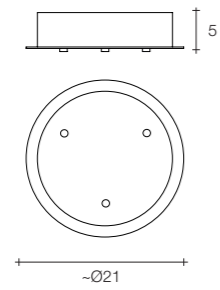

Harpe 3 light pendant

Body

Canopy

Diffuser	Canopy	Cord	Source	Max power	Dimming	Code	Price €
Matte nickel	White	grey fabric	integrated led	3 X 2,1W 711 lm 3000K - 700mA	see power supply options	CE E8 ØWØ34S E8 B5.T	1.685
Matte black nickel	White	grey fabric	integrated led	3 X 2,1W 711 lm 3000K - 700mA	see power supply options	CE E8 ØWØ34S E8 B6.T	1.685

Harpe 3 light pendant

Body

Canopy

Diffuser	Canopy	Cord	Source	Max power	Dimming	Code	Price €
Matte nickel	White	grey fabric	integrated led	3 X 2,1W 711 lm 3000K - 700mA	see power supply options	CE E8 ØWØ37S E8 B5.T	1.995
Matte black nickel	White	grey fabric	integrated led	3 X 2,1W 711 lm 3000K - 700mA	see power supply options	CE E8 ØWØ37S E8 B6.T	1.995