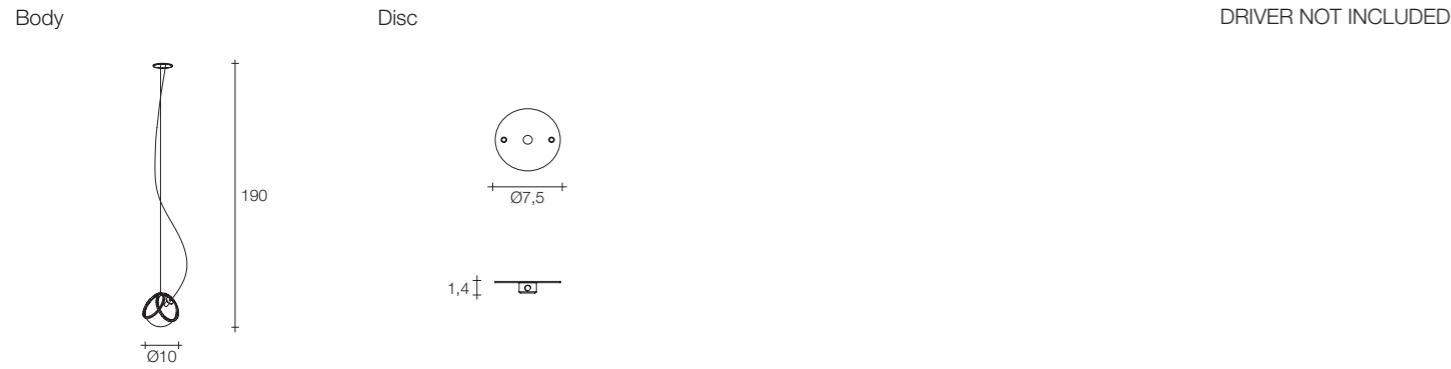

Canopy

 White

Legend

Pendants

3 Light pendant

Pug pendant light

Diffuser	Disc	Cord	Source	Max power	Dimming	Code	Price €
Raw brass clear glass	White	clear cord + steel cable	G4 Led dimmable	1,5W	see power supply options	ØUØ1S P1 A9.KK	400
Polished brass satin white glass	White	clear cord + steel cable	G4 Led dimmable	1,5W	see power supply options	ØUØ1S N5 A3.KK	440