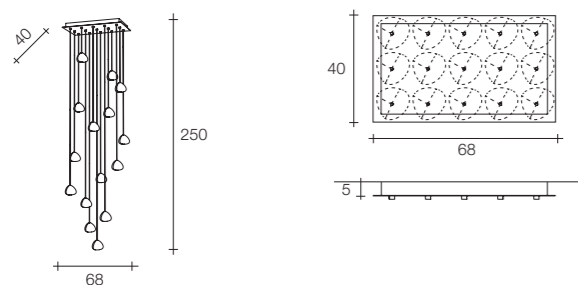

Mizu 15 rectangular multi light pendant

Body | 15 crystals

Canopy

Diffuser	Canopy	Cord	Source	Max power	Dimming	Code	Price €
Clear crystal	White	Clear	G4 Led dimmable or G4 Halogen	15 x 2W or 15 x 10W	IGBT	ØR15S E8 A9. R	CE ENEC CB 7.860
			G4 Led dimmable	15 x 2W	1-10V PWM	ØR15S E8 A9. RL	CE ENEC CB 7.860
			G4 Led dimmable or G4 Halogen	15 x 2W or 15 x 10W	DALI	ØR15S E8 A9. RD	CE ENEC 8.230
			Integrated led	15 x 1,5W 2190 lm 3000K	0/1-10V PUSH DALI	ØR15S E8 A9. RE	CE ENEC 8.330
			Integrated led	15 x 1,5W 1935 lm 2700K	0/1-10V PUSH DALI	ØR15S E8 A9. REW	CE ENEC 8.330
Champagne crystal	White	Clear	G4 Led dimmable or G4 Halogen	15 x 2W or 15 x 10W	IGBT	ØR15S E8 H1. R	CE ENEC 8.030
			G4 Led dimmable	15 x 2W	1-10V PWM	ØR15S E8 H1. RL	CE ENEC CB 8.030
			G4 Led dimmable or G4 Halogen	15 x 2W or 15 x 10W	DALI	ØR15S E8 H1. RD	CE ENEC 8.430
			Integrated led	15 x 1,5W 2190 lm 3000K	0/1-10V PUSH DALI	ØR15S E8 H1. RE	CE ENEC 8.520
			Integrated led	15 x 1,5W 1935 lm 2700K	0/1-10V PUSH DALI	ØR15S E8 H1. REW	CE ENEC 8.520
Cognac crystal	White	Clear	G4 Led dimmable or G4 Halogen	15 x 2W or 15 x 10W	IGBT	ØR15S E8 H4. R	CE ENEC 8.030
			G4 Led dimmable	15 x 2W	1-10V PWM	ØR15S E8 H4. RL	CE ENEC CB 8.030
			G4 Led dimmable or G4 Halogen	15 x 2W or 15 x 10W	DALI	ØR15S E8 H4. RD	CE ENEC 8.430
			Integrated led	15 x 1,5W 2190 lm 3000K	0/1-10V PUSH DALI	ØR15S E8 H4. RE	CE ENEC 8.520
			Integrated led	15 x 1,5W 1935 lm 2700K	0/1-10V PUSH DALI	ØR15S E8 H4. REW	CE ENEC 8.520
Silver dust crystal	White	Clear	G4 Led dimmable or G4 Halogen	15 x 2W or 15 x 10W	IGBT	ØR15S E8 F4. R	CE ENEC 8.870

Diffuser	Canopy	Cord	Source	Max power	Dimming	Code	Price €
Silver dust crystal	White	Clear	G4 Led dimmable	15 x 2W	1-10V PWM	ØR15S E8 F4. RL	CE ENEC CB 8.870
			G4 Led dimmable or G4 Halogen	15 x 2W or 15 x 10W	DALI	ØR15S E8 F4. RD	CE ENEC 9.260
			Integrated led	15 x 1,5W 2190 lm 3000K	0/1-10V PUSH DALI	ØR15S E8 F4. RE	CE ENEC 9.340
			Integrated led	15 x 1,5W 1935 lm 2700K	0/1-10V PUSH DALI	ØR15S E8 F4. REW	CE ENEC 9.340
			G4 Led dimmable or G4 Halogen	15 x 2W or 15 x 10W	IGBT	ØR15S E8 A4. R	CE ENEC 10.190
Gold crystal	White	Clear	G4 Led dimmable	15 x 2W	1-10V PWM	ØR15S E8 A4. RL	CE ENEC CB 10.190
			G4 Led dimmable or G4 Halogen	15 x 2W or 15 x 10W	DALI	ØR15S E8 A4. RD	CE ENEC 10.550
			Integrated led	15 x 1,5W 2190 lm 3000K	0/1-10V PUSH DALI	ØR15S E8 A4. RE	CE ENEC 10.650
			Integrated led	15 x 1,5W 1935 lm 2700K	0/1-10V PUSH DALI	ØR15S E8 A4. REW	CE ENEC 10.650

G4 Led and G4 Halogen light bulbs are not included
On site minimum adjustable overall height 30 cm

36 | 40 77x77x30 cm