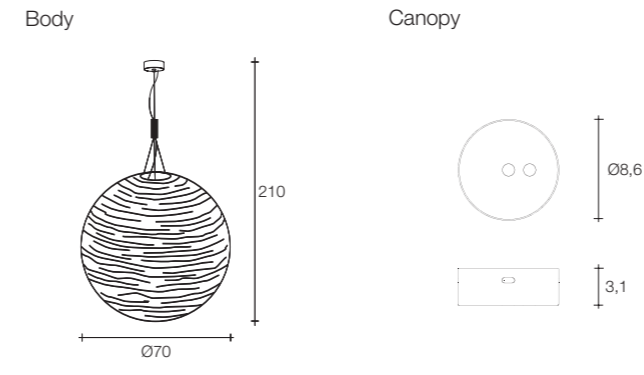

Magdalena large pendant light

Diffuser	Canopy	Cord	Source	Max power	Dimming	Code	Price €
White	White	red fabric + steel cable	E27 Led dimmable	15W	all systems	ØM62S E8 C8.	1.665
Semipolished nickel plated	Semipolished nickel plated	red fabric + steel cable	E27 Led dimmable	15W	all systems	ØM62S G8 C8.	2.170
Gold leaf	Gold leaf	black fabric + steel cable	E27 Led dimmable	15W	all systems	ØM62S H5 C8.	2.545

E27 Led light bulbs are not included
On site minimum adjustable overall height 120 cm

13 | 23 76x76x60 cm