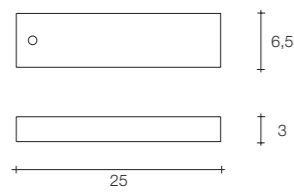

Diffuser	Canopy	Cord	Source	Max power	Dimming	Code	Price €
Nickel plated	White	clear cord + steel cable	integrated led	12 x 1,5W 1752 lm 3000K	1-10V PUSH	ØG41S E7 C8.	CE ENEC 3.445
			integrated led	12 x 1,5W 1548 lm 2700K	1-10V PUSH	ØG41S E7 C8.W	CE ENEC 3.445
			integrated led	12 x 1,5W 1752 lm 3000K	DALI	ØG41S E7 C8.D	CE ENEC 3.570
			integrated led	12 x 1,5W 1548 lm 2700K	DALI	ØG41S E7 C8.WD	CE ENEC 3.570
Gold plated	White	clear cord + steel cable	integrated led	12 x 1,5W 1752 lm 3000K	1-10V PUSH	ØG41S L6 C8.	CE ENEC 4.310
			integrated led	12 x 1,5W 1548 lm 2700K	1-10V PUSH	ØG41S L6 C8.W	CE ENEC 4.310
			integrated led	12 x 1,5W 1752 lm 3000K	DALI	ØG41S L6 C8.D	CE ENEC 4.440
			integrated led	12 x 1,5W 1548 lm 2700K	DALI	ØG41S L6 C8.WD	CE ENEC 4.440
Matte walnut	White	clear cord + steel cable	integrated led	12 x 1,5W 1752 lm 3000K	1-10V PUSH	ØG41S P2 C8.	CE ENEC 4.400
			integrated led	12 x 1,5W 1548 lm 2700K	1-10V PUSH	ØG41S P2 C8.W	CE ENEC 4.400
			integrated led	12 x 1,5W 1752 lm 3000K	DALI	ØG41S P2 C8.D	CE ENEC 4.530
			integrated led	12 x 1,5W 1548 lm 2700K	DALI	ØG41S P2 C8.WD	CE ENEC 4.530

On site minimum adjustable overall height 50 cm.
Please note that due to natural wood properties, the shade of each chandelier in matte wood may be slightly different.

kg 4,2 | kg 6 | 107x23x26 cm