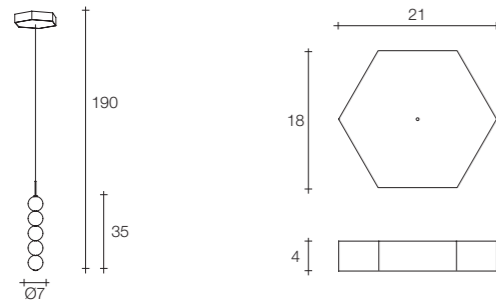

Abacus small pendant light

Body | 5 spheres

Canopy

Diffuser	Canopy	Cord	Source	Max power	Dimming	Code	Price €
Brass | white glass	White	champagne fabric	Integrated led	3,6W 540 lm 3000K	0-10V PWM	ØVØ1S E8 B.P 15	820
			Integrated led	3,6W 540 lm 3000K	100kΩ 0/1-10V PUSH DALI	ØVØ1S E8 B.P 15 D	945
Brass | white glass	Satin brass	champagne fabric	Integrated led	3,6W 540 lm 3000K	0-10V PWM	ØVØ1S M3 B.P 15	945
			Integrated led	3,6W 540 lm 3000K	100kΩ 0/1-10V PUSH DALI	ØVØ1S M3 B.P 15 D	1.065

On site minimum adjustable overall height 45 cm

1,6 | 2,4 50x31x21 cm