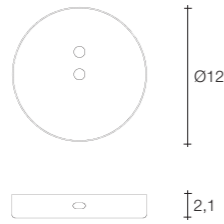

Diffuser	Canopy	Cord	Source	Max power	Dimming	Code	Price €
Nickel plated	Nickel plated	red fabric + steel cable	E14 Led dimmable	3 x 4W	all systems	ØN16S E7 C8.	CE ENEC 1.910
Gold plated	Gold plated	black fabric + steel cable	E14 Led dimmable	3 x 4W	all systems	ØN16S L6 C8.	CE ENEC 2.040

E14 Led light bulbs are not included
On site minimum adjustable overall height 70 cm

5,5 | 10 60x60x60 cm