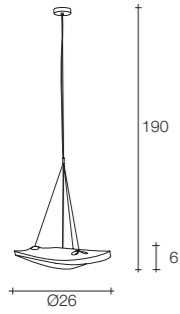

Manta pendant light

Body

Canopy