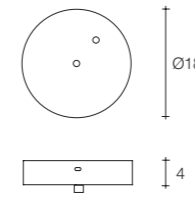

Diffuser	Canopy	Cord	Source	Max power	Dimming	Code	Price €
Nickel plated	Nickel plated	red fabric + steel cable	Integrated COB Led	18W 1640 lm 3000K	1-10V PUSH	ØN40S E7 C8.L	CE ENEC 4.470
			Integrated COB Led	18W 1570 lm 2700K	1-10V PUSH	ØN40S E7 C8.LW	CE ENEC 4.470
			Integrated COB Led	18W 1640 lm 3000K	DALI	ØN40S E7 C8.LD	CE ENEC 4.590
			Integrated COB Led	18W 1570 lm 2700K	DALI	ØN40S E7 C8.LWD	CE ENEC 4.590
Gold leaf	Gold leaf	black fabric + steel cable	Integrated COB Led	18W 1640 lm 3000K	1-10V PUSH	ØN40S H5 C8.L	CE ENEC 5.100
			Integrated COB Led	18W 1570 lm 2700K	1-10V PUSH	ØN40S H5 C8.LW	CE ENEC 5.100
			Integrated COB Led	18W 1640 lm 3000K	DALI	ØN40S H5 C8.LD	CE ENEC 5.230
Gold plated	Gold plated	black fabric + steel cable	Integrated COB Led	18W 1640 lm 3000K	1-10V PUSH	ØN40S P3 C8.L	CE ENEC 5.580
			Integrated COB Led	18W 1570 lm 2700K	1-10V PUSH	ØN40S P3 C8.LW	CE ENEC 5.580
			Integrated COB Led	18W 1640 lm 3000K	DALI	ØN40S P3 C8.LD	CE ENEC 5.700
			Integrated COB Led	18W 1570 lm 2700K	DALI	ØN40S P3 C8.LWD	CE ENEC 5.700

On site minimum adjustable overall height 110 cm

17 |
27 |
91x91x102 cm