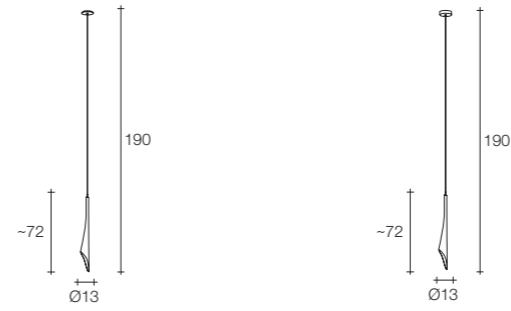

Material

Clear crystal

Finishes

Diffuser

Canopy

Clear crystal

White

Legend

Pendants

Multi light pendant