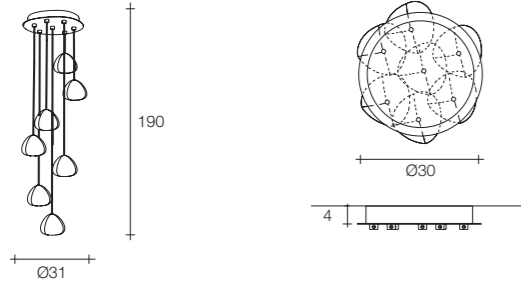

Mizu 7 light pendant

Body | 7 crystals

Canopy

Diffuser	Canopy	Cord	Source	Max power	Dimming	Code	Price €
Clear crystal	White	Clear	G4 Led dimmable or G4 Halogen	7 x 2W or 7 x 10W	IGBT	ØRØ7S E8 A9.	3.130
			G4 Led dimmable	7 x 2W	1-10V PWM	ØRØ7S E8 A9.L CB	3.130
			G4 Led dimmable or G4 Halogen	7 x 2W or 7 x 10W	DALI	ØRØ7S E8 A9.D	3.385
			Integrated led	7 x 1,5W 1022 lm 3000K	0/1-10V PUSH DALI	ØRØ7S E8 A9.E	3.545
			Integrated led	7 x 1,5W 903 lm 2700K	0/1-10V PUSH DALI	ØRØ7S E8 A9.EW	3.545
Clear crystal	Brushed nickel	Clear	G4 Led dimmable or G4 Halogen	7 x 2W or 7 x 10W	IGBT	ØRØ7S H4 A9.	3.130
			G4 Led dimmable	7 x 2W	1-10V PWM	ØRØ7S H4 A9.L CB	3.130
			G4 Led dimmable or G4 Halogen	7 x 2W or 7 x 10W	DALI	ØRØ7S H4 A9.D	3.385
			Integrated led	7 x 1,5W 1022 lm 3000K	0/1-10V PUSH DALI	ØRØ7S H4 A9.E	3.545
			Integrated led	7 x 1,5W 903 lm 2700K	0/1-10V PUSH DALI	ØRØ7S H4 A9.EW	3.545
Champagne crystal	White	Clear	G4 Led dimmable or G4 Halogen	7 x 2W or 7 x 10W	IGBT	ØRØ7S E8 H1.	3.215
			G4 Led dimmable	7 x 2W	1-10V PWM	ØRØ7S E8 H1.L CB	3.215
			G4 Led dimmable or G4 Halogen	7 x 2W or 7 x 10W	DALI	ØRØ7S E8 H1.D	3.465
			Integrated led	7 x 1,5W 1022 lm 3000K	0/1-10V PUSH DALI	ØRØ7S E8 H1.E	3.630
			Integrated led	7 x 1,5W 903 lm 2700K	0/1-10V PUSH DALI	ØRØ7S E8 H1.EW	3.630
Cognac crystal	White	Clear	G4 Led dimmable or G4 Halogen	7 x 2W or 7 x 10W	IGBT	ØRØ7S E8 H4.	3.215
			G4 Led dimmable	7 x 2W	1-10V PWM	ØRØ7S E8 H4.L CB	3.215

Diffuser	Canopy	Cord	Source	Max power	Dimming	Code	Price €
Cognac crystal	White	Clear	G4 Led dimmable or G4 Halogen	7 x 2W or 7 x 10W	DALI	ØRØ7S E8 H4.D	3.465
			Integrated led	7 x 1,5W 1022 lm 3000K	0/1-10V PUSH DALI	ØRØ7S E8 H4.E	3.630
			Integrated led	7 x 1,5W 903 lm 2700K	0/1-10V PUSH DALI	ØRØ7S E8 H4.EW	3.630
Silver dust crystal	Brushed nickel	Clear	G4 Led dimmable or G4 Halogen	7 x 2W or 7 x 10W	IGBT	ØRØ7S H4 F4.	3.570
			G4 Led dimmable	7 x 2W	1-10V PWM	ØRØ7S H4 F4.L CB	3.570
			G4 Led dimmable or G4 Halogen	7 x 2W or 7 x 10W	DALI	ØRØ7S H4 F4.D	3.830
			Integrated led	7 x 1,5W 1022 lm 3000K	0/1-10V PUSH DALI	ØRØ7S H4 F4.E	3.985
			Integrated led	7 x 1,5W 903 lm 2700K	0/1-10V PUSH DALI	ØRØ7S H4 F4.EW	3.985
Gold crystal	White	Clear	G4 Led dimmable or G4 Halogen	7 x 2W or 7 x 10W	IGBT	ØRØ7S E8 A4.	4.150
			G4 Led dimmable	7 x 2W	1-10V PWM	ØRØ7S E8 A4.L CB	4.150
			G4 Led dimmable or G4 Halogen	7 x 2W or 7 x 10W	DALI	ØRØ7S E8 A4.D	4.400
			Integrated led	7 x 1,5W 1022 lm 3000K	0/1-10V PUSH DALI	ØRØ7S E8 A4.E	4.570
			Integrated led	7 x 1,5W 903 lm 2700K	0/1-10V PUSH DALI	ØRØ7S E8 A4.EW	4.570

G4 Led and G4 Halogen light bulbs are not included
On site minimum adjustable overall height 80 cm

15 | 19 | 50x35x38 cm