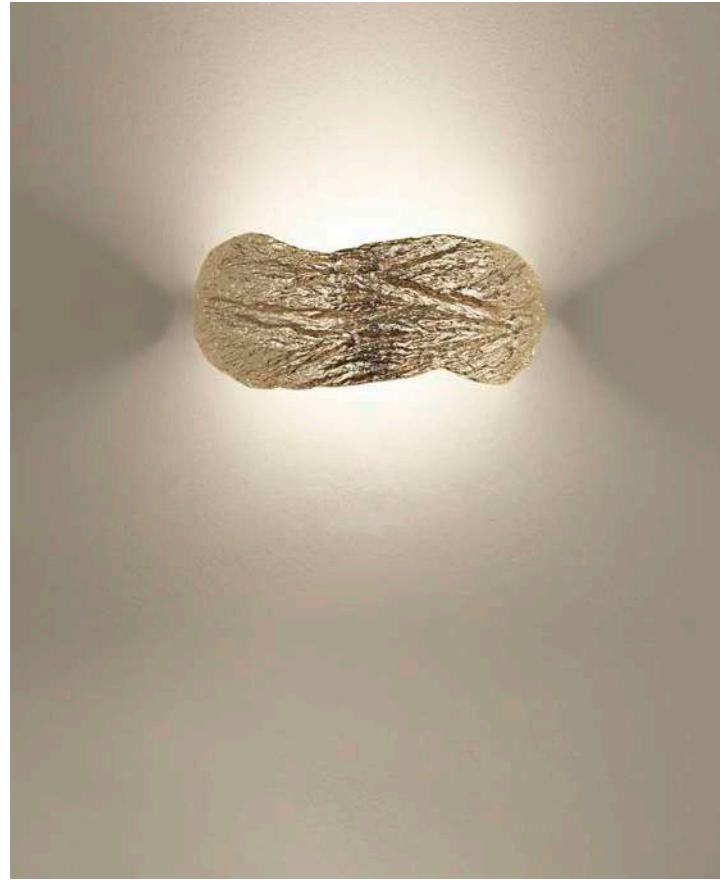

Material

Metal

Legend

Finishes

Diffuser

- Nickel plated
- Gold plated

Canopy

- Nickel plated
- Gold plated

Wabi wall sconce

Body

Diffuser	Canopy	Cord	Source	Max power	Dimming	Code	Price €
Nickel plated	Nickel plated	-	R7s Halogen	48W	all systems	ØN74A E7 C8.	CE ENEC 245
Gold plated	Gold plated	-	R7s Halogen	48W	all systems	ØN74A L6 C8.	CE ENEC 270

R7s Halogen light bulbs are not included

1 | 1,4 32x24x17 cm