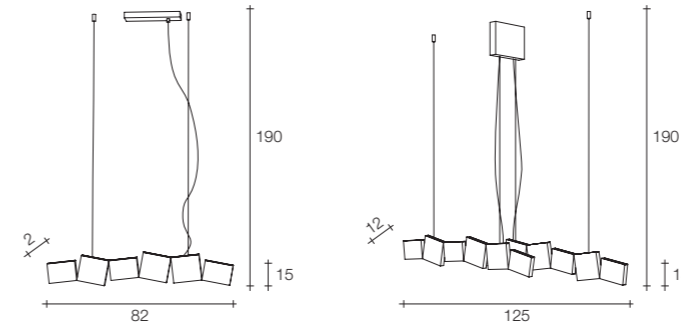

Chandelier

Bespoke

Bespoke options available on request | for further information, please feel free to contact our customer service