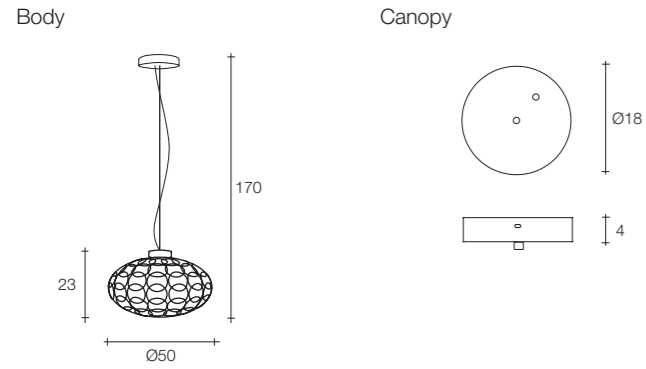

G.r.a. oval pendant light

Diffuser	Canopy	Cord	Source	Max power	Dimming	Code	Price €
		red fabric + steel cable	Integrated COB Led	18W 1640 lm 3000K	1-10V PUSH	ØN41S E7 C8.L	CE ENEC 2.045
			Integrated COB Led	18W 1570 lm 2700K	1-10V PUSH	ØN41S E7 C8.LW	CE ENEC 2.045
			Integrated COB Led	18W 1640 lm 3000K	DALI	ØN41S E7 C8.LD	CE ENEC 2.170
			Integrated COB Led	18W 1570 lm 2700K	DALI	ØN41S E7 C8.LWD	CE ENEC 2.170
		black fabric + steel cable	Integrated COB Led	18W 1640 lm 3000K	1-10V PUSH	ØN41S H5 C8.L	CE ENEC 2.425
			Integrated COB Led	18W 1570 lm 2700K	1-10V PUSH	ØN41S H5 C8.LW	CE ENEC 2.425
			Integrated COB Led	18W 1640 lm 3000K	DALI	ØN41S H5 C8.LD	CE ENEC 2.555
		black fabric + steel cable	Integrated COB Led	18W 1640 lm 3000K	1-10V PUSH	ØN41S P3 C8.L	CE ENEC 2.625
			Integrated COB Led	18W 1570 lm 2700K	1-10V PUSH	ØN41S P3 C8.LW	CE ENEC 2.625
			Integrated COB Led	18W 1640 lm 3000K	DALI	ØN41S P3 C8.LD	CE ENEC 2.755
		black fabric + steel cable	Integrated COB Led	18W 1570 lm 2700K	DALI	ØN41S P3 C8.LWD	CE ENEC 2.755

On site minimum adjustable overall height 45 cm

7 | 11 | 67x67x30 cm