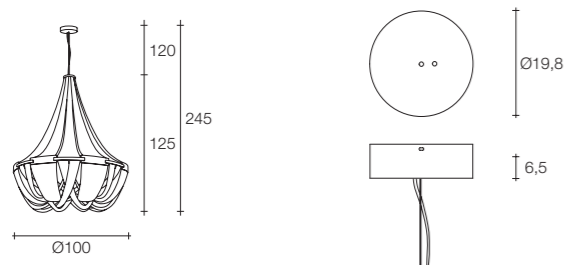

Soscik medium chandelier

Body

Canopy

Diffuser	Canopy	Cord	Source	Max power	Dimming	Code	Price €
Nickel plated | Brushed nickel plated	Nickel plated	clear cord + steel rope	G9 Led dimmable	12 x 3,5W	all systems	ØG56S H4 C8.	CE ENEC 23.100
Brushed bronze	Brushed bronze	clear cord + steel rope	G9 Led dimmable	12 x 3,5W	all systems	ØG56S F7 C8.	CE ENEC 26.650
Gold plated | Brushed gold plated	Gold plated	clear cord + steel rope	G9 Led dimmable	12 x 3,5W	all systems	ØG56S L8 C8.	CE ENEC 28.500
Champagne plated | Brushed champagne	Champagne plated	clear cord + steel rope	G9 Led dimmable	12 x 3,5W	all systems	ØG56S N1 C8.	CE ENEC 28.500

G9 Led light bulbs are not included
Not adjustable on site