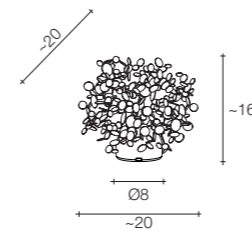

Portable table lamp