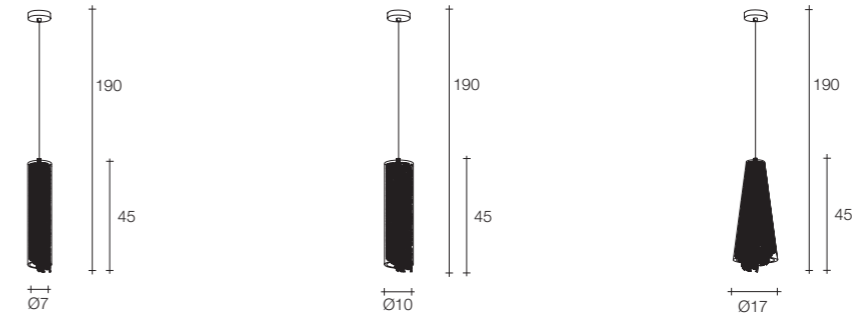

Pendants

Wall sconce

Bespoke

Bespoke options available on request | for further information, please feel free to contact our customer service