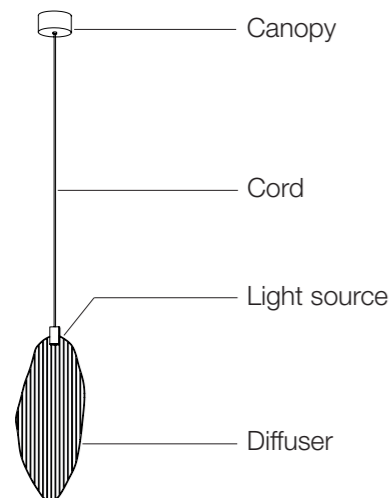

Material

Metal

Finishes

Diffuser

Canopy

Matte nickel

White

Matte black nickel

Legend

Pendants

Multi light pendant