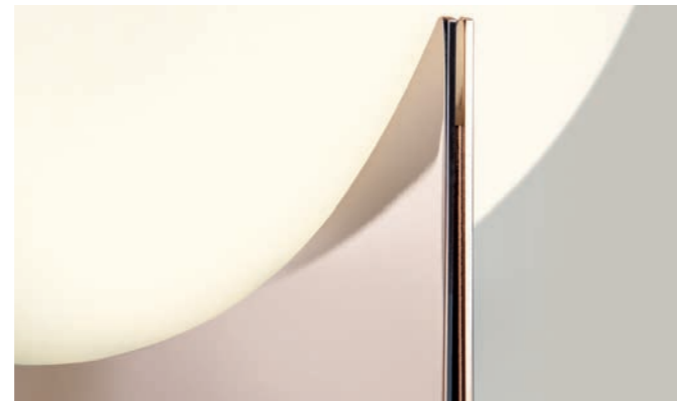

Materials

Brass and Glass