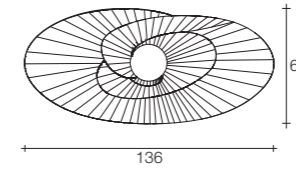

On site minimum adjustable overall height 215 cm

14,5 kg | 55 kg | 196x50x71 cm

Epoque chandelier

Body

Top view

Canopy

Diffuser	Canopy	Cord	Source	Max power	Dimming	Code	Price €
Nickel plated	Nickel plated	clear cord + steel rope	Integrated led	20 x 2,1W 3880 lm 3000K	PUSH DALI	ØG9ØS E7 C8.	CE ENEC 23.700
			Integrated led	20 x 2,1W 3440 lm 2700K	PUSH DALI	ØG9ØS E7 C8.W	CE ENEC 23.700
Black nickel plated	Black nickel plated	clear cord + steel rope	Integrated led	20 x 2,1W 3880 lm 3000K	PUSH DALI	ØG9ØS E9 C8.	CE ENEC 31.500
			Integrated led	20 x 2,1W 3440 lm 2700K	PUSH DALI	ØG9ØS E9 C8.W	CE ENEC 31.500
Brushed bronze	Brushed bronze	clear cord + steel rope	Integrated led	20 x 2,1W 3880 lm 3000K	PUSH DALI	ØG9ØS F7 C8.	CE ENEC 33.550
			Integrated led	20 x 2,1W 3440 lm 2700K	PUSH DALI	ØG9ØS F7 C8.W	CE ENEC 33.550
Gold plated	Gold plated	clear cord + steel rope	Integrated led	20 x 2,1W 3880 lm 3000K	PUSH DALI	ØG9ØS L6 C8.	CE ENEC 35.450
			Integrated led	20 x 2,1W 3440 lm 2700K	PUSH DALI	ØG9ØS L6 C8.W	CE ENEC 35.450