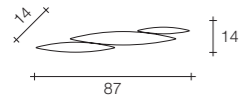

I Lucci Argentati wall sconce

Body

Canopy

Canopy for DALI

Diffuser	Canopy	Cord	Source	Max power	Dimming	Code	Price €
White polished White polished	-	-	integrated led	2 x 4,5W 1323 lm CRI 90 3000K	no	ØN85A M2 C8.LB	CE ENEC 1.275
			integrated led	2 x 4,5W 1200 lm CRI 90 2700K	no	ØN85A M2 C8.LBW	CE ENEC 1.275
			integrated led	2 x 4,5W 1323 lm CRI 90 3000K	0/1-10V PUSH DALI	ØN85A M2 C8.LBD	CE ENEC CB 1.405
			integrated led	2 x 4,5W 1200 lm CRI 90 2700K	0/1-10V PUSH DALI	ØN85A M2 C8.LBWD	CE ENEC CB 1.405
Brushed nickel plated Brushed nickel plated	-	-	integrated led	2 x 4,5W 1323 lm CRI 90 3000K	no	ØN85A H4 C8.LB	CE ENEC 1.535
			integrated led	2 x 4,5W 1200 lm CRI 90 2700K	no	ØN85A H4 C8.LBW	CE ENEC 1.535
			integrated led	2 x 4,5W 1323 lm CRI 90 3000K	0/1-10V PUSH DALI	ØN85A H4 C8.LBD	CE ENEC CB 1.665
			integrated led	2 x 4,5W 1200 lm CRI 90 2700K	0/1-10V PUSH DALI	ØN85A H4 C8.LBWD	CE ENEC CB 1.665
Brushed gold plated Brushed gold plated	-	-	integrated led	2 x 4,5W 1323 lm CRI 90 3000K	no	ØN85A L9 C8.LB	CE ENEC 1.990
			integrated led	2 x 4,5W 1200 lm CRI 90 2700K	no	ØN85A L9 C8.LBW	CE ENEC 1.990
			integrated led	2 x 4,5W 1323 lm CRI 90 3000K	0/1-10V PUSH DALI	ØN85A L9 C8.LBD	CE ENEC CB 2.120
			integrated led	2 x 4,5W 1200 lm CRI 90 2700K	0/1-10V PUSH DALI	ØN85A L9 C8.LBWD	CE ENEC CB 2.120

3 |
4 |
107x23x26 cm