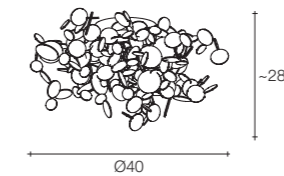

Ceiling light