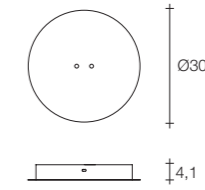

On site minimum adjustable overall height 215 cm

14,5 kg | 55 kg | 196x50x71 cm

Epoque chandelier

Body

Top view

Canopy

Diffuser	Canopy	Cord	Source	Max power	Dimming	Code	Price €
Nickel plated	Nickel plated	clear cord + steel rope	Integrated led	20 x 2,1W 3880 lm 3000K	PUSH DALI	ØG9ØS E7 C8.	CE ENEC 23.700
			Integrated led	20 x 2,1W 3440 lm 2700K	PUSH DALI	ØG9ØS E7 C8.W	CE ENEC 23.700
Black nickel plated	Black nickel plated	clear cord + steel rope	Integrated led	20 x 2,1W 3880 lm 3000K	PUSH DALI	ØG9ØS E9 C8.	CE ENEC 31.500
			Integrated led	20 x 2,1W 3440 lm 2700K	PUSH DALI	ØG9ØS E9 C8.W	CE ENEC 31.500
Brushed bronze	Brushed bronze	clear cord + steel rope	Integrated led	20 x 2,1W 3880 lm 3000K	PUSH DALI	ØG9ØS F7 C8.	CE ENEC 33.550
			Integrated led	20 x 2,1W 3440 lm 2700K	PUSH DALI	ØG9ØS F7 C8.W	CE ENEC 33.550
Gold plated	Gold plated	clear cord + steel rope	Integrated led	20 x 2,1W 3880 lm 3000K	PUSH DALI	ØG9ØS L6 C8.	CE ENEC 35.450
			Integrated led	20 x 2,1W 3440 lm 2700K	PUSH DALI	ØG9ØS L6 C8.W	CE ENEC 35.450