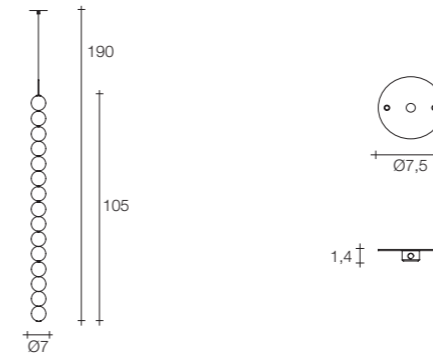

On site minimum adjustable overall height 80 cm

0,6 | 1,6 83x25x26 cm

Abacus large pendant light

Body | 15 spheres

Disc

DRIVER NOT INCLUDED

Diffuser	Disc	Cord	Source	Max power	Dimming	Code	Price €
Brass white glass	White	champagne fabric	Integrated led	10,8W 1620 lm 3000K	see power supply options	ØVØ1S E8 B.1F KK	1.460