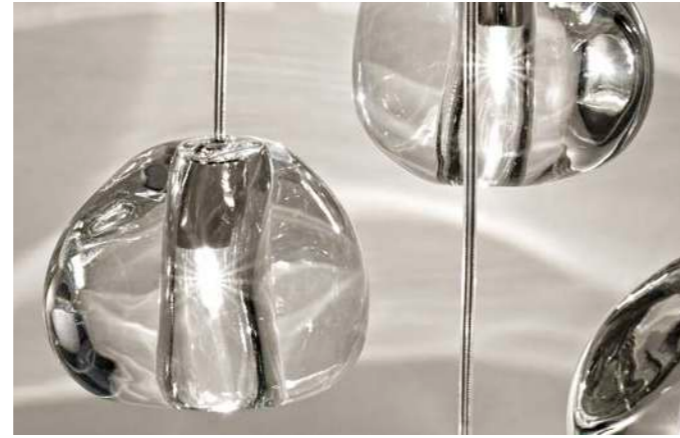

Materials

Clear Crystal
Metal

Legend

Finishes

Diffuser

Clear crystal

Champagne crystal

Cognac crystal

Silver dust
crystal

Gold crystal

Canopy

Brushed nickel

White

IP Protection

IP65 ⚡ on request

Pendants

Multi light pendant