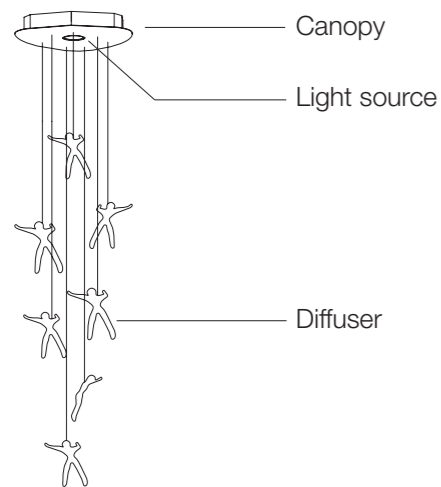

Legend

Pendant

Multi pendants

Bespoke

Bespoke options available on request | for further information, please feel free to contact our customer service