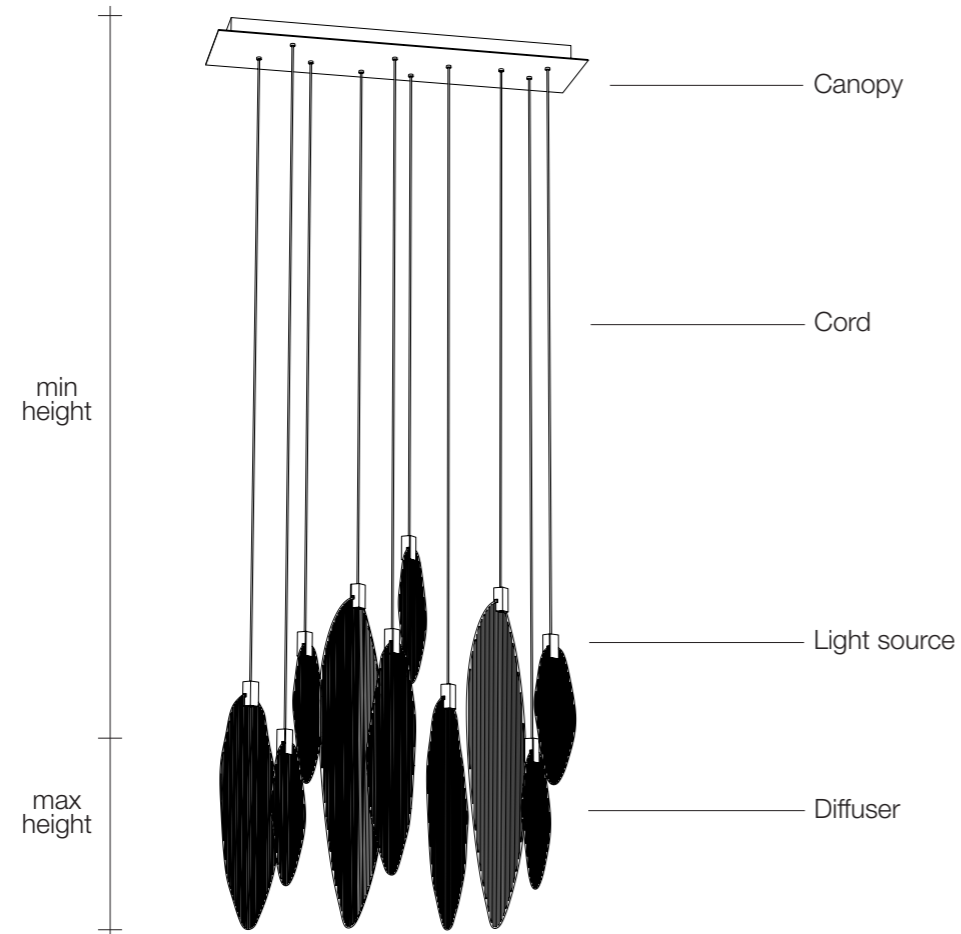

Harpe | Bespoke

Please furnish the details for your design request by utilizing the request form

Request form |

Canopy	Size	☐ Circle cm ☐	☐ Oval cm ☐	☐ Square cm ☐	☐ Rectangle cm ☐	Type * ☐ Standard ☐ Flush ☐ Radial system ☐ Disc	Finish ☐ White ☐ Other _____
	Height	Pendant height min _____ cm max _____ cm					
Diffuser	Type of pendants						
	☐ Matte nickel Q.ty _____ ☐ Matte black nickel Q.ty _____ ☐ Other Q.ty _____	☐ Matte nickel Q.ty _____ ☐ Matte black nickel Q.ty _____ ☐ Other Q.ty _____	☐ Matte nickel Q.ty _____ ☐ Matte black nickel Q.ty _____ ☐ Other Q.ty _____				
Light Source	Voltage	☐ 120V ☐ 230V	Type	☐ Integrated led 3000K ☐ Other _____	Dimming	☐ IGBT / TRIAC ☐ Other _____	

Additional information