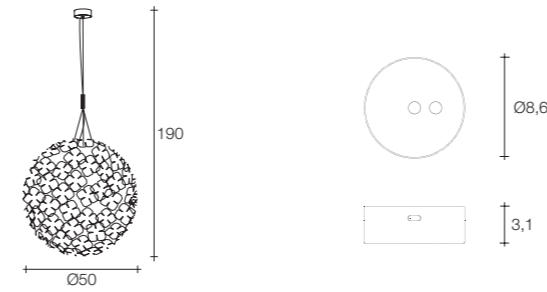

Orten'zia small pendant light

Body

Canopy

Diffuser	Canopy	Cord	Source	Max power	Dimming	Code	Price €
Nickel plated	Nickel plated	red fabric + steel cable	E27 Led dimmable	15W	all systems	ØM46S E7 C8.	1.695
Gold plated	Gold plated	black fabric + steel cable	E27 Led dimmable	15W	all systems	ØM46S L6 C8.	2.090

E27 Led light bulbs are not included
On site minimum adjustable overall height 90 cm

5 | 9 60x60x60 cm