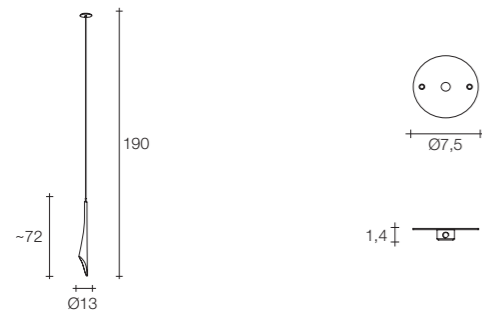

Calle pendant light

Body Disc DRIVER NOT INCLUDED

Diffuser	Disc	Cord	Source	Max power	Dimming	Code	Price €
Clear crystal	White	clear	G4 Led dimmable or G4 Halogen	2W or 20W	see power supply options	ØTØ1S E8 A9.KK	CE ENEC 735

G4 Led and G4 Halogen light bulbs are not included
On site minimum adjustable overall height 130 cm

1,5 | 3 83x25x26 cm

Power supply options

G4 HALO

Dimming	Code	Price €
IGBT max 2 pendants	R1Ø3ØØØØ	30 (net)
DALI max 2 pendants	KITELETDALIHALO7Ø	160 (net)

G4 LED

Dimming	Code	Price €
IGBT min 2 max 21 pendants	R1Ø3ØØØØ	30 (net)
100kΩ 0/1-10V max 25 pendants	KITELETDALILED6Ø	135 (net)
PUSH max 43 pendants	KITELETDALILED1ØØ	160 (net)