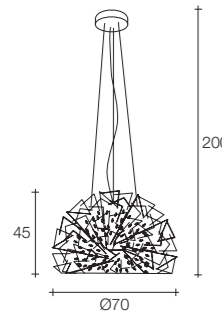

On site minimum adjustable overall height 50 cm

Core dome pendant light

Body

Canopy

Diffuser	Canopy	Cord	Source	Max power	Dimming	Code	Price €
Nickel plated clear glass	Nickel plated	clear cord + steel cable	Integrated COB Led	18W 1640 lm CRI 90 3000K	1-10V PUSH	ØP21S E7 A9.	6.250
			Integrated COB Led	18W 1570 lm CRI 90 2700K	1-10V PUSH	ØP21S E7 A9.W	6.250
			Integrated COB Led	18W 1640 lm CRI 90 3000K	DALI	ØP21S E7 A9.D	6.510