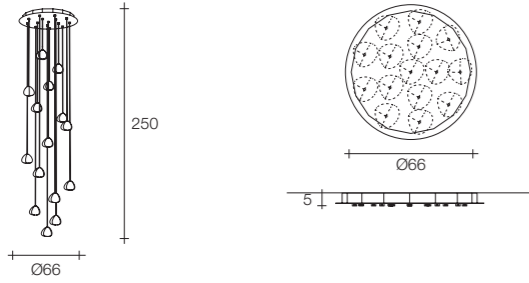

Mizu 15 round multi light pendant

Body | 15 crystals

Canopy

Diffuser	Canopy	Cord	Source	Max power	Dimming	Code	Price €
		Clear	G4 Led dimmable or G4 Halogen	15 x 2W or 15 x 10W	IGBT	ØR15S E8 A9.T	7.860
			G4 Led dimmable	15 x 2W	1-10V PWM	ØR15S E8 A9.TL	CB 7.860
			G4 Led dimmable or G4 Halogen	15 x 2W or 15 x 10W	DALI	ØR15S E8 A9.TD	8.230
			Integrated led	15 x 1,5W 2190 lm 3000K	0/1-10V PUSH DALI	ØR15S E8 A9.TE	8.330
			Integrated led	15 x 1,5W 1935 lm 2700K	0/1-10V PUSH DALI	ØR15S E8 A9.TEW	8.330
		Clear	G4 Led dimmable or G4 Halogen	15 x 2W or 15 x 10W	IGBT	ØR15S E8 H1.T	8.030
			G4 Led dimmable	15 x 2W	1-10V PWM	ØR15S E8 H1.TL	CB 8.030
			G4 Led dimmable or G4 Halogen	15 x 2W or 15 x 10W	DALI	ØR15S E8 H1.TD	8.430
			Integrated led	15 x 1,5W 2190 lm 3000K	0/1-10V PUSH DALI	ØR15S E8 H1.TE	8.520
			Integrated led	15 x 1,5W 1935 lm 2700K	0/1-10V PUSH DALI	ØR15S E8 H1.TEW	8.520
		Clear	G4 Led dimmable or G4 Halogen	15 x 2W or 15 x 10W	IGBT	ØR15S E8 H4.T	8.030
			G4 Led dimmable	15 x 2W	1-10V PWM	ØR15S E8 H4.TL	CB 8.030
			G4 Led dimmable or G4 Halogen	15 x 2W or 15 x 10W	DALI	ØR15S E8 H4.TD	8.430
			Integrated led	15 x 1,5W 2190 lm 3000K	0/1-10V PUSH DALI	ØR15S E8 H4.TE	8.520
			Integrated led	15 x 1,5W 1935 lm 2700K	0/1-10V PUSH DALI	ØR15S E8 H4.TEW	8.520
		Clear	G4 Led dimmable or G4 Halogen	15 x 2W or 15 x 10W	IGBT	ØR15S E8 F4.T	8.870
			G4 Led dimmable	15 x 2W	1-10V PWM	ØR15S E8 F4.TL	CB 8.870

Diffuser	Canopy	Cord	Source	Max power	Dimming	Code	Price €
		Clear	G4 Led dimmable or G4 Halogen	15 x 2W or 15 x 10W	DALI	ØR15S E8 F4.TD	9.260
			Integrated led	15 x 1,5W 2190 lm 3000K	0/1-10V PUSH DALI	ØR15S E8 F4.TE	9.340
			Integrated led	15 x 1,5W 1935 lm 2700K	0/1-10V PUSH DALI	ØR15S E8 F4.TEW	9.340
		Clear	G4 Led dimmable or G4 Halogen	15 x 2W or 15 x 10W	IGBT	ØR15S E8 A4.T	10.190
			G4 Led dimmable	15 x 2W	1-10V PWM	ØR15S E8 A4.TL	CB 10.190
			G4 Led dimmable or G4 Halogen	15 x 2W or 15 x 10W	DALI	ØR15S E8 A4.TD	10.550
			Integrated led	15 x 1,5W 2190 lm 3000K	0/1-10V PUSH DALI	ØR15S E8 A4.TE	10.650
			Integrated led	15 x 1,5W 1935 lm 2700K	0/1-10V PUSH DALI	ØR15S E8 A4.TEW	10.650

G4 Led and G4 Halogen light bulbs are not included
On site minimum adjustable overall height 70 cm

36 | 40 77x77x30 cm