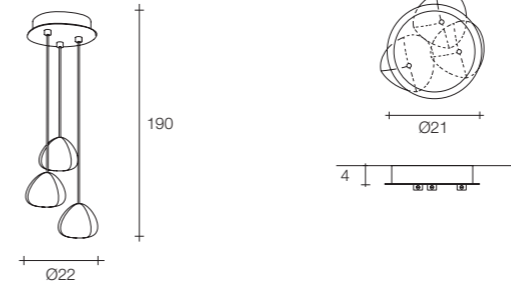

Diffuser	Canopy	Cord	Source	Max power	Dimming	Code	Price €
Gold crystal	White	Clear	Integrated led	1,5W 129 lm 2700K	no	ØRØ1S E8 A4.EW	635

G4 Led and G4 Halogen light bulbs are not included
On site minimum adjustable overall height 30 cm

2 * 2,8 | 2,5 * 3,4 | 16,5x16,5x22,5 cm * 30x30x30 cm

Mizu 3 light pendant

Body | 3 crystals

Canopy

Diffuser	Canopy	Cord	Source	Max power	Dimming	Code	Price €
Clear crystal	White	Clear	G4 Led dimmable or G4 Halogen	3 x 2W or 3 x 10W	IGBT	ØRØ3S E8 A9.	1.340
			G4 Led	3 x 2W	no	ØRØ3S E8 A9.L	1.405
			G4 Led dimmable or G4 Halogen	3 x 2W or 3 x 10W	DALI	ØRØ3S E8 A9.D	1.535
			Integrated led	3 x 1,5W 438 lm 3000K	1-10V PUSH	ØRØ3S E8 A9.E	1.440
			Integrated led	3 x 1,5W 387 lm 2700K	1-10V PUSH	ØRØ3S E8 A9.EW	1.440
			Integrated led	3 x 1,5W 438 lm 3000K	DALI	ØRØ3S E8 A9.ED	1.625
			Integrated led	3 x 1,5W 387 lm 2700K	DALI	ØRØ3S E8 A9.EWD	1.625
			G4 Led dimmable or G4 Halogen	3 x 2W or 3 x 10W	IGBT	ØRØ3S H4 A9.	1.340
			G4 Led	3 x 2W	no	ØRØ3S H4 A9.L	1.405
			G4 Led dimmable or G4 Halogen	3 x 2W or 3 x 10W	DALI	ØRØ3S H4 A9.D	1.535
			Integrated led	3 x 1,5W 438 lm 3000K	1-10V PUSH	ØRØ3S H4 A9.E	1.440
			Integrated led	3 x 1,5W 387 lm 2700K	1-10V PUSH	ØRØ3S H4 A9.EW	1.440
Integrated led	3 x 1,5W 438 lm 3000K	DALI	ØRØ3S H4 A9.ED	1.625