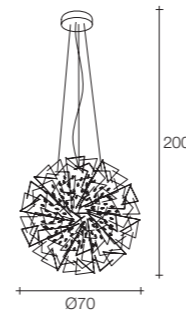

Core sphere pendant light

Body

Canopy