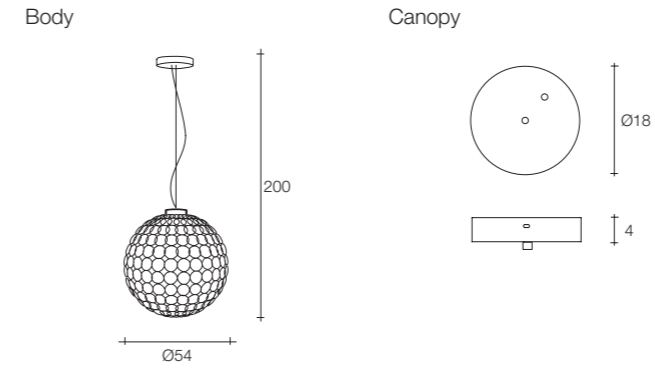

G.r.a. small pendant light

Diffuser	Canopy	Cord	Source	Max power	Dimming	Code	Price €
		red fabric + steel cable	Integrated COB Led	18W 1640 lm 3000K	1-10V PUSH	ØN43S E7 C8.L	CE ENEC 2.625
			Integrated COB Led	18W 1570 lm 2700K	1-10V PUSH	ØN43S E7 C8.LW	CE ENEC 2.625
			Integrated COB Led	18W 1640 lm 3000K	DALI	ØN43S E7 C8.LD	CE ENEC 2.755
			Integrated COB Led	18W 1570 lm 2700K	DALI	ØN43S E7 C8.LWD	CE ENEC 2.755
		black fabric + steel cable	Integrated COB Led	18W 1640 lm 3000K	1-10V PUSH	ØN43S H5 C8.L	CE ENEC 2.965
			Integrated COB Led	18W 1570 lm 2700K	1-10V PUSH	ØN43S H5 C8.LW	CE ENEC 2.965
			Integrated COB Led	18W 1640 lm 3000K	DALI	ØN43S H5 C8.LD	CE ENEC 3.100
		black fabric + steel cable	Integrated COB Led	18W 1640 lm 3000K	1-10V PUSH	ØN43S P3 C8.L	CE ENEC 3.245
			Integrated COB Led	18W 1570 lm 2700K	1-10V PUSH	ØN43S P3 C8.LW	CE ENEC 3.245
			Integrated COB Led	18W 1640 lm 3000K	DALI	ØN43S P3 C8.LD	CE ENEC 3.375
		black fabric + steel cable	Integrated COB Led	18W 1570 lm 2700K	DALI	ØN43S P3 C8.LWD	CE ENEC 3.375

On site minimum adjustable overall height 75 cm

8,5 | 15 | 62x62x72 cm