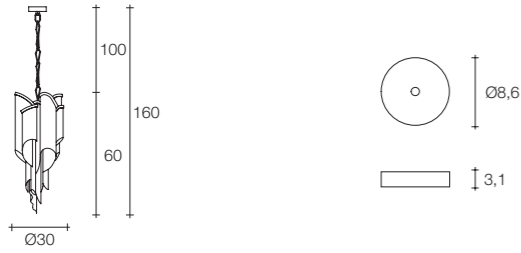

Stream mini chandelier

Body

Canopy

Diffuser	Canopy	Cord	Source	Max power	Dimming	Code	Price €
Nickel plated	Nickel plated	clear cord + chain	G9 Led dimm. + GU10 Led dimm.	4 x 3,5W + 5W	all systems	ØJ54S E7 C8.	CE ENEC 3.315
Black nickel plated	Black nickel plated	clear cord + chain	G9 Led dimm. + GU10 Led dimm.	4 x 3,5W + 5W	all systems	ØJ54S E9 C8.	CE ENEC 3.610
Gold plated	Gold plated	clear cord + chain	G9 Led dimm. + GU10 Led dimm.	4 x 3,5W + 5W	all systems	ØJ54S L6 C8.	CE ENEC 4.085

G9 Led and GU10 Led light bulbs are not included
On site minimum adjustable overall height 80 cm

5,5 | 6,5 46x39x32 cm