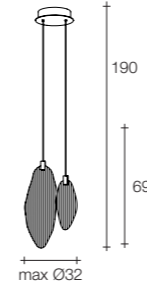

Harpe 2 light pendant

Body